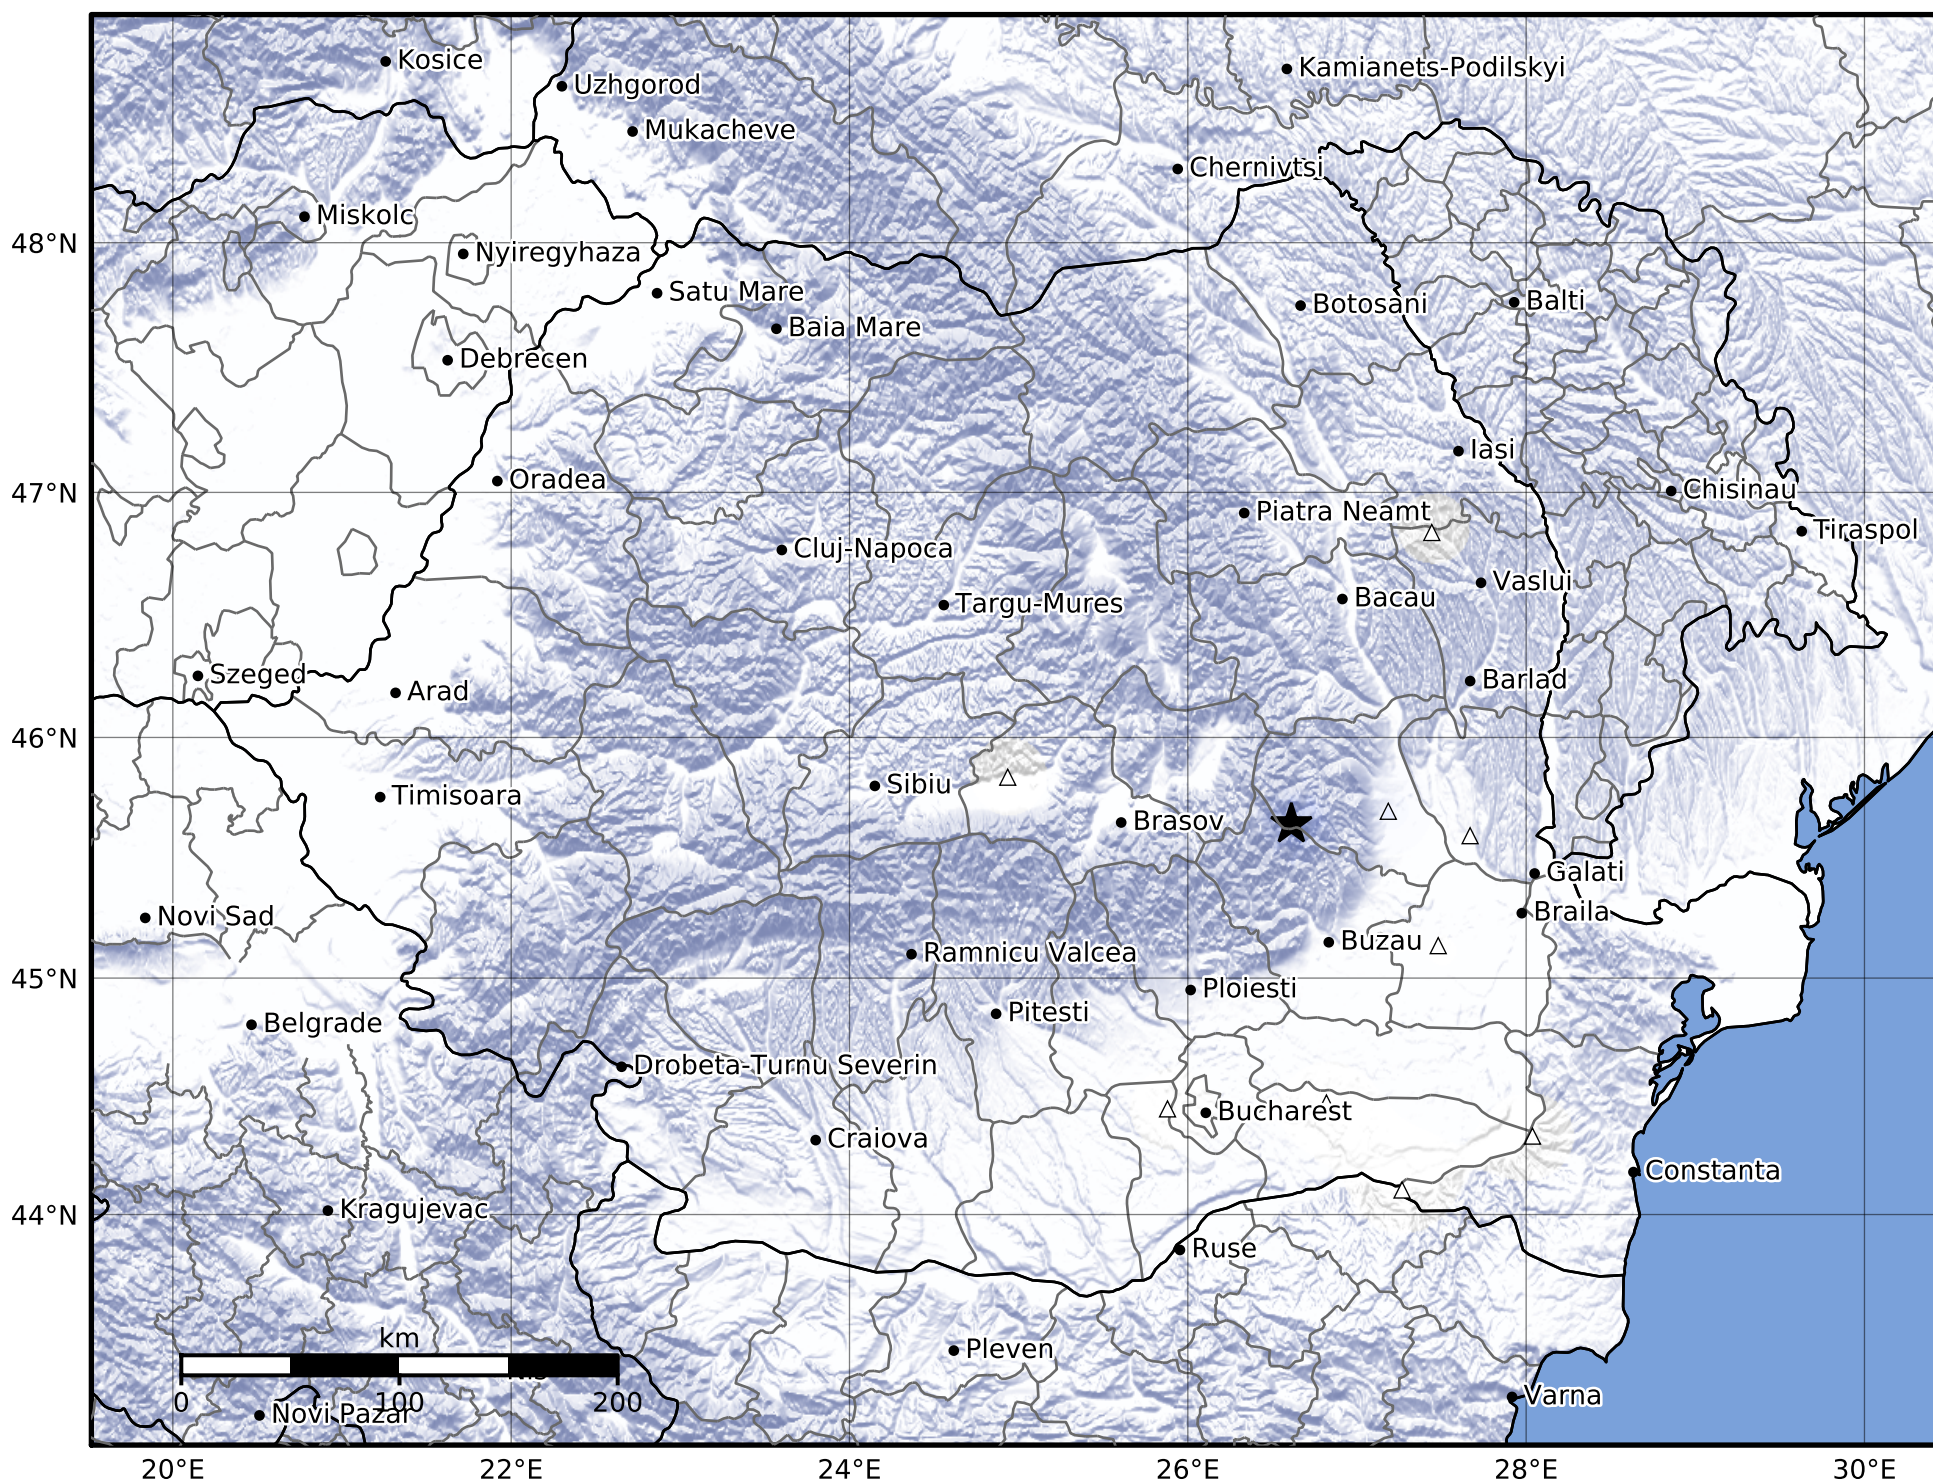

Macroseismic Intensity Map
 INFP ShakeMap: Zona seismică Vrancea - Vrancea
 Sep 20, 2023 02:44:32 UTC M3.1 N45.64 E26.61 Depth: 15.0km
 ID:2023092002443224

SHAKING	Not felt	Weak	Light	Moderate	Strong	Very strong	Severe	Violent	Extreme
DAMAGE	None	None	None	Very light	Light	Moderate	Moderate/heavy	Heavy	Very heavy
PGA(%g)	<0.05	0.3	2.76	6.2	11.5	21.5	40.1	74.7	>139
PGV(cm/s)	<0.02	0.13	1.41	4.65	9.64	20	41.4	85.8	>178
INTENSITY	I	II-III	IV	V	VI	VII	VIII	IX	X+

Scale based on Worden et al. (2012)

Version 1: Processed 2023-09-25T08:13:09Z

△ Seismic Instrument ○ Macroseismic Observation ★ Epicenter