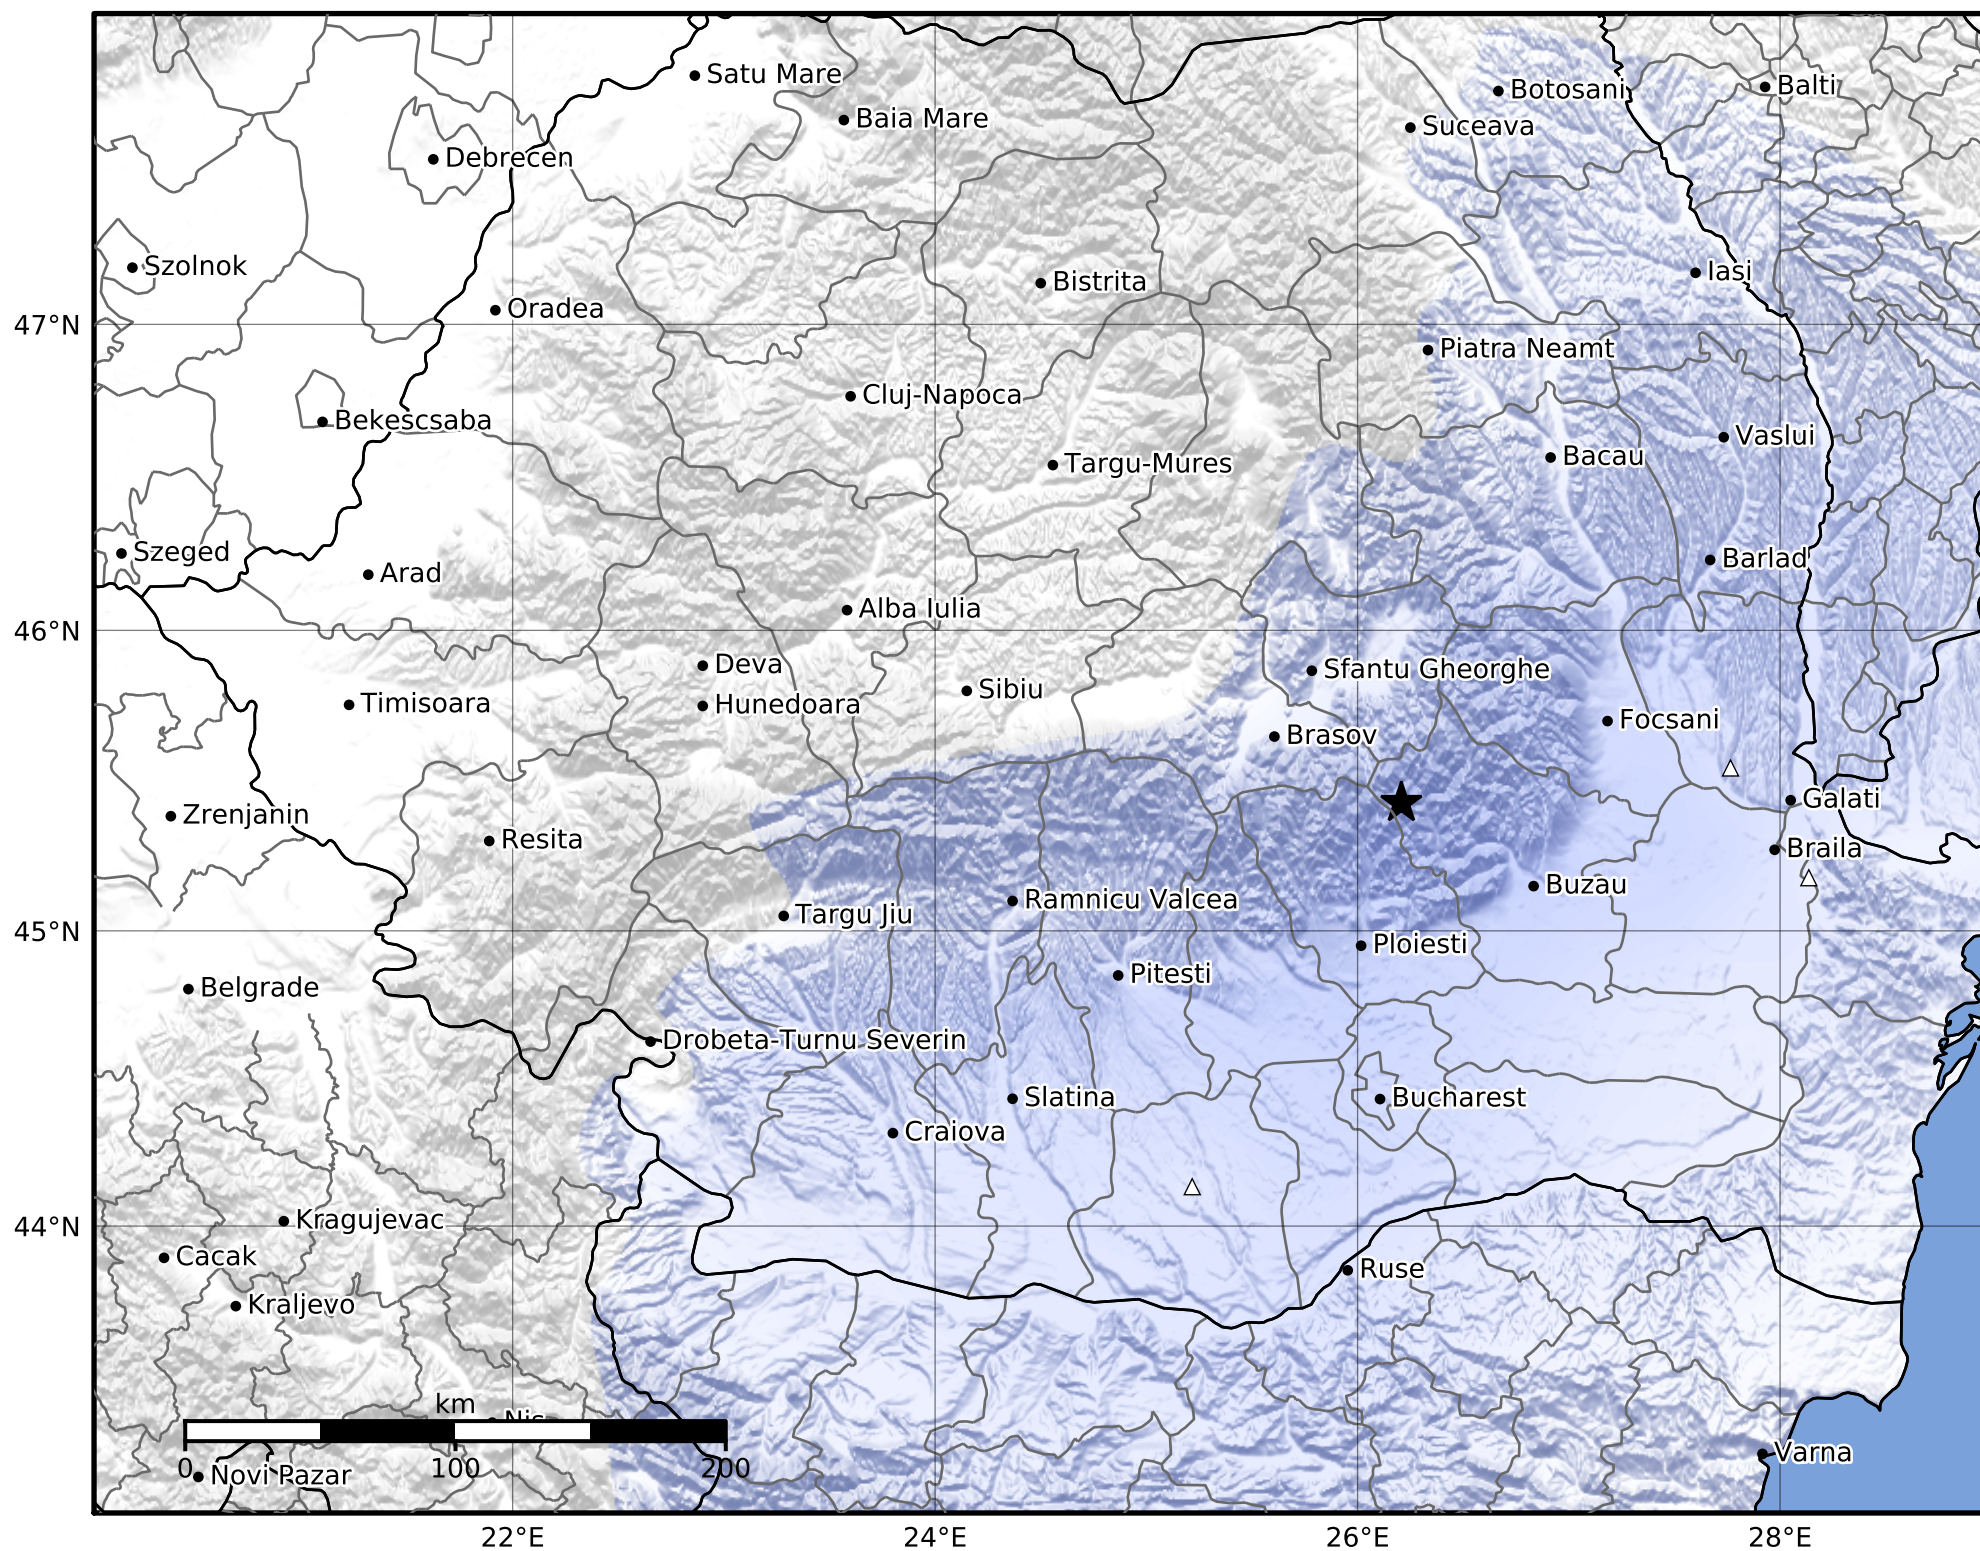

Macroseismic Intensity Map
 INFP ShakeMap: Zona seismică Vrancea - Buzău
 Oct 21, 2023 03:58:30 UTC M3.3 N45.43 E26.21 Depth: 136.0km
 ID:2023102103583063

SHAKING	Not felt	Weak	Light	Moderate	Strong	Very strong	Severe	Violent	Extreme
DAMAGE	None	None	None	Very light	Light	Moderate	Moderate/heavy	Heavy	Very heavy
PGA(%g)	<0.05	0.3	2.76	6.2	11.5	21.5	40.1	74.7	>139
PGV(cm/s)	<0.02	0.13	1.41	4.65	9.64	20	41.4	85.8	>178
INTENSITY	I	II-III	IV	V	VI	VII	VIII	IX	X+

Scale based on Worden et al. (2012)

Version 1: Processed 2023-10-21T19:30:24Z

△ Seismic Instrument ○ Macroseismic Observation ★ Epicenter