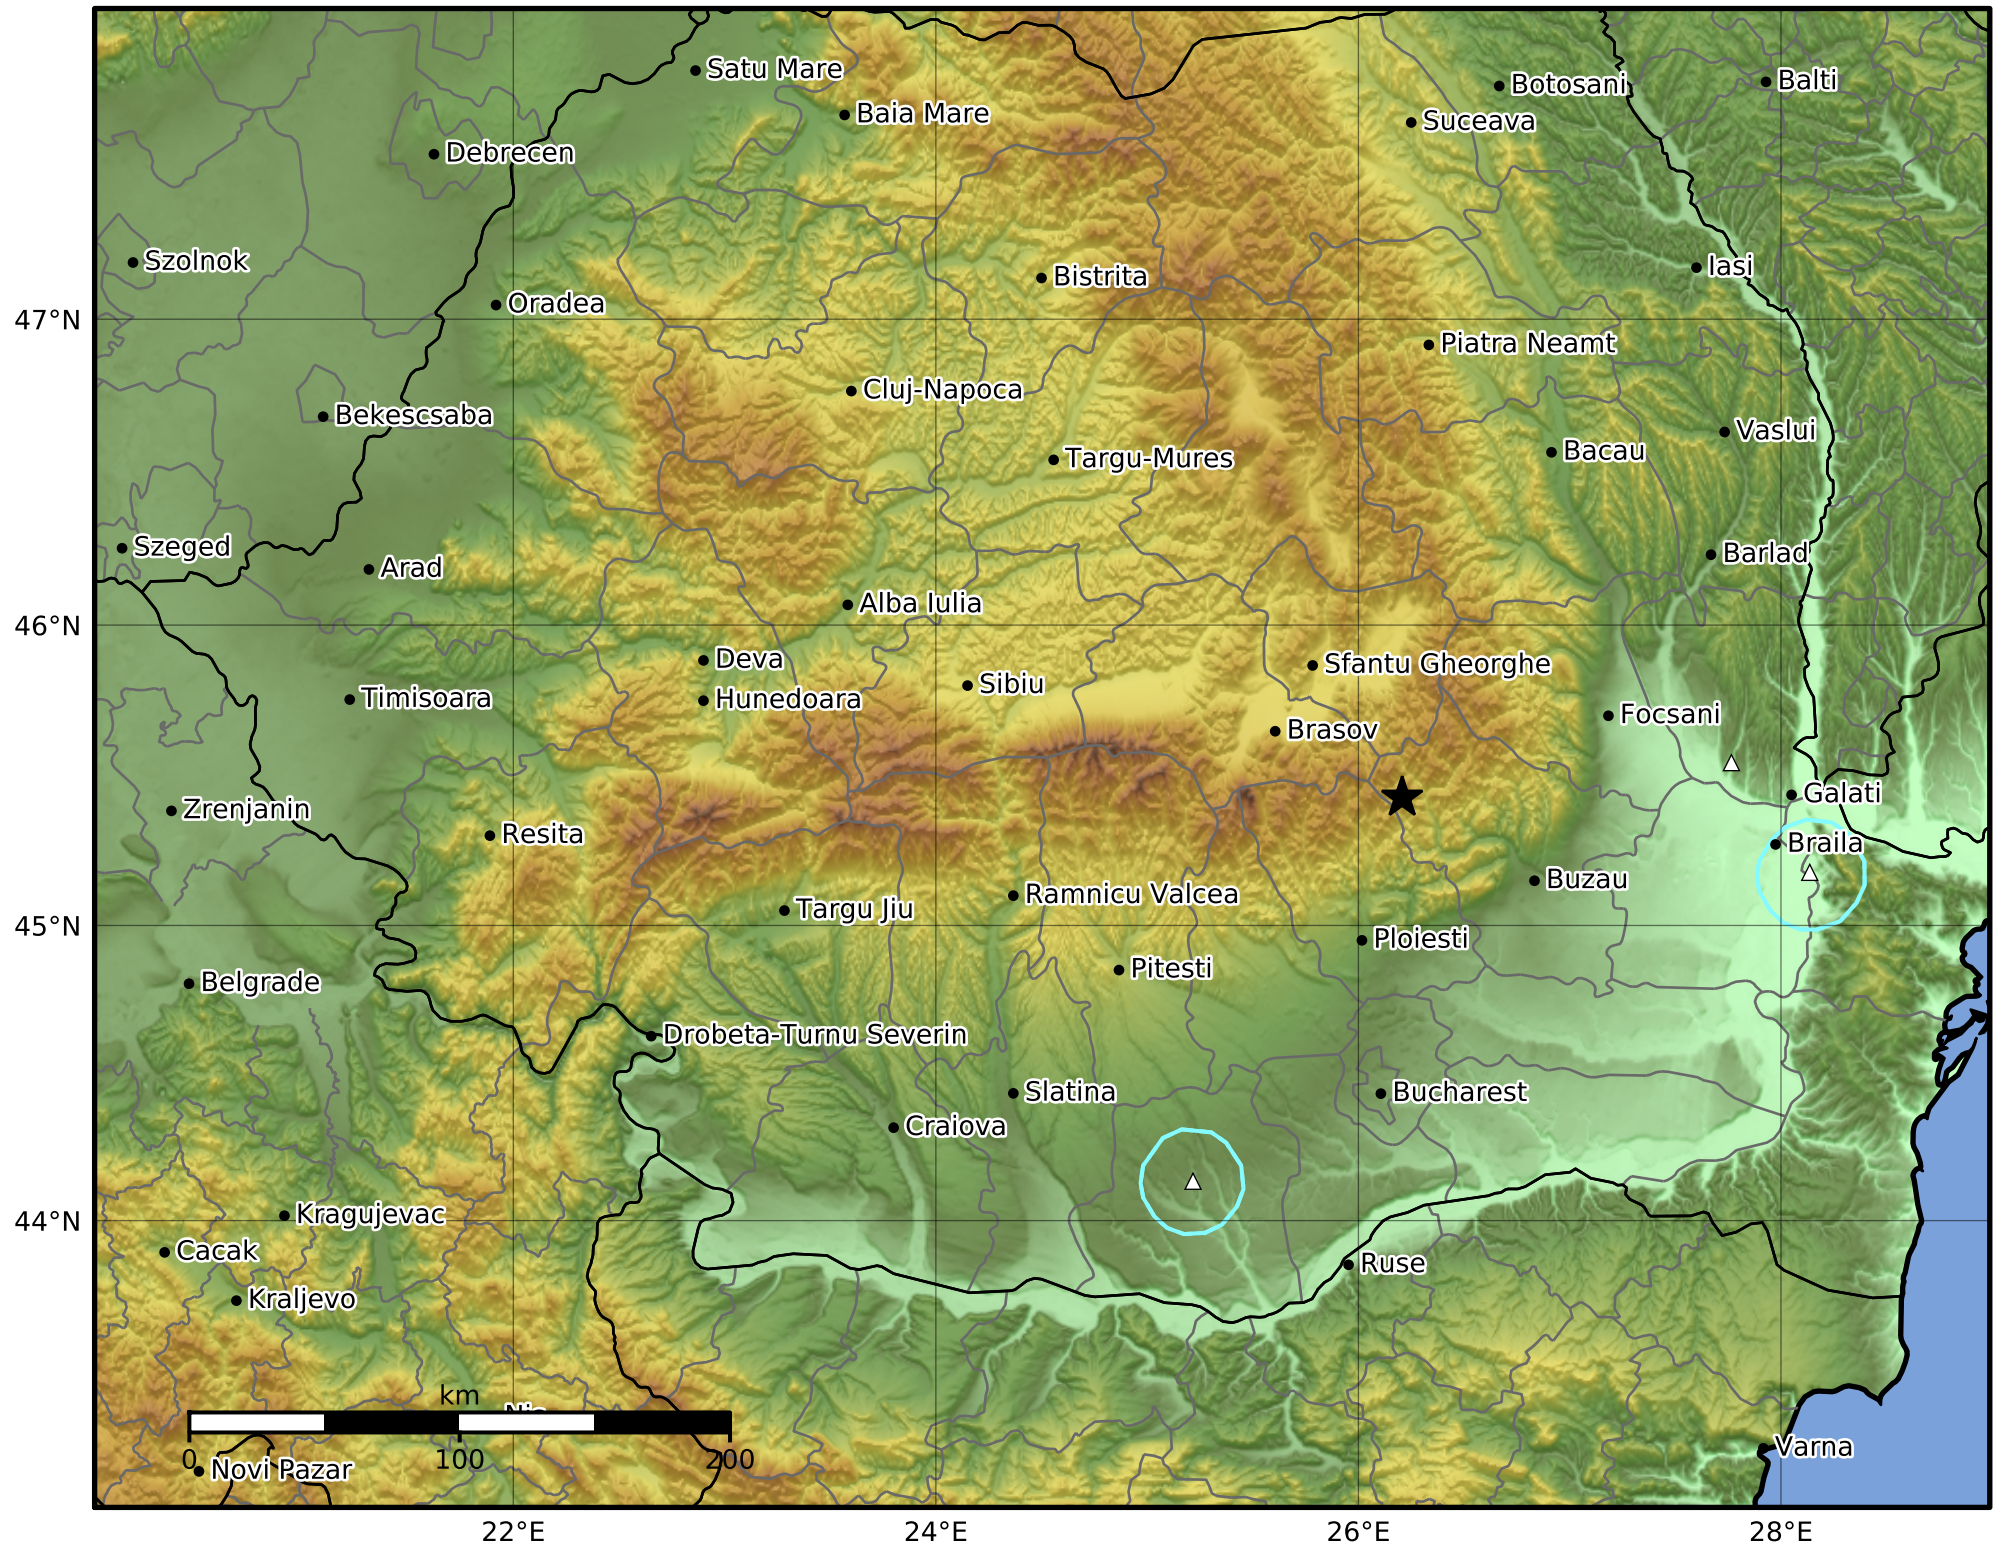

Peak Ground Velocity Map
 INFP ShakeMap: Zona seismica Vrancea - Buzau
 Oct 21, 2023 03:58:30 UTC M3.3 N45.43 E26.21 Depth: 136.0km
 ID:2023102103583063

Scale based on Worden et al. (2012)

Version 1: Processed 2023-10-21T19:30:24Z

△ Seismic Instrument ○ Macroseismic Observation ★ Epicenter