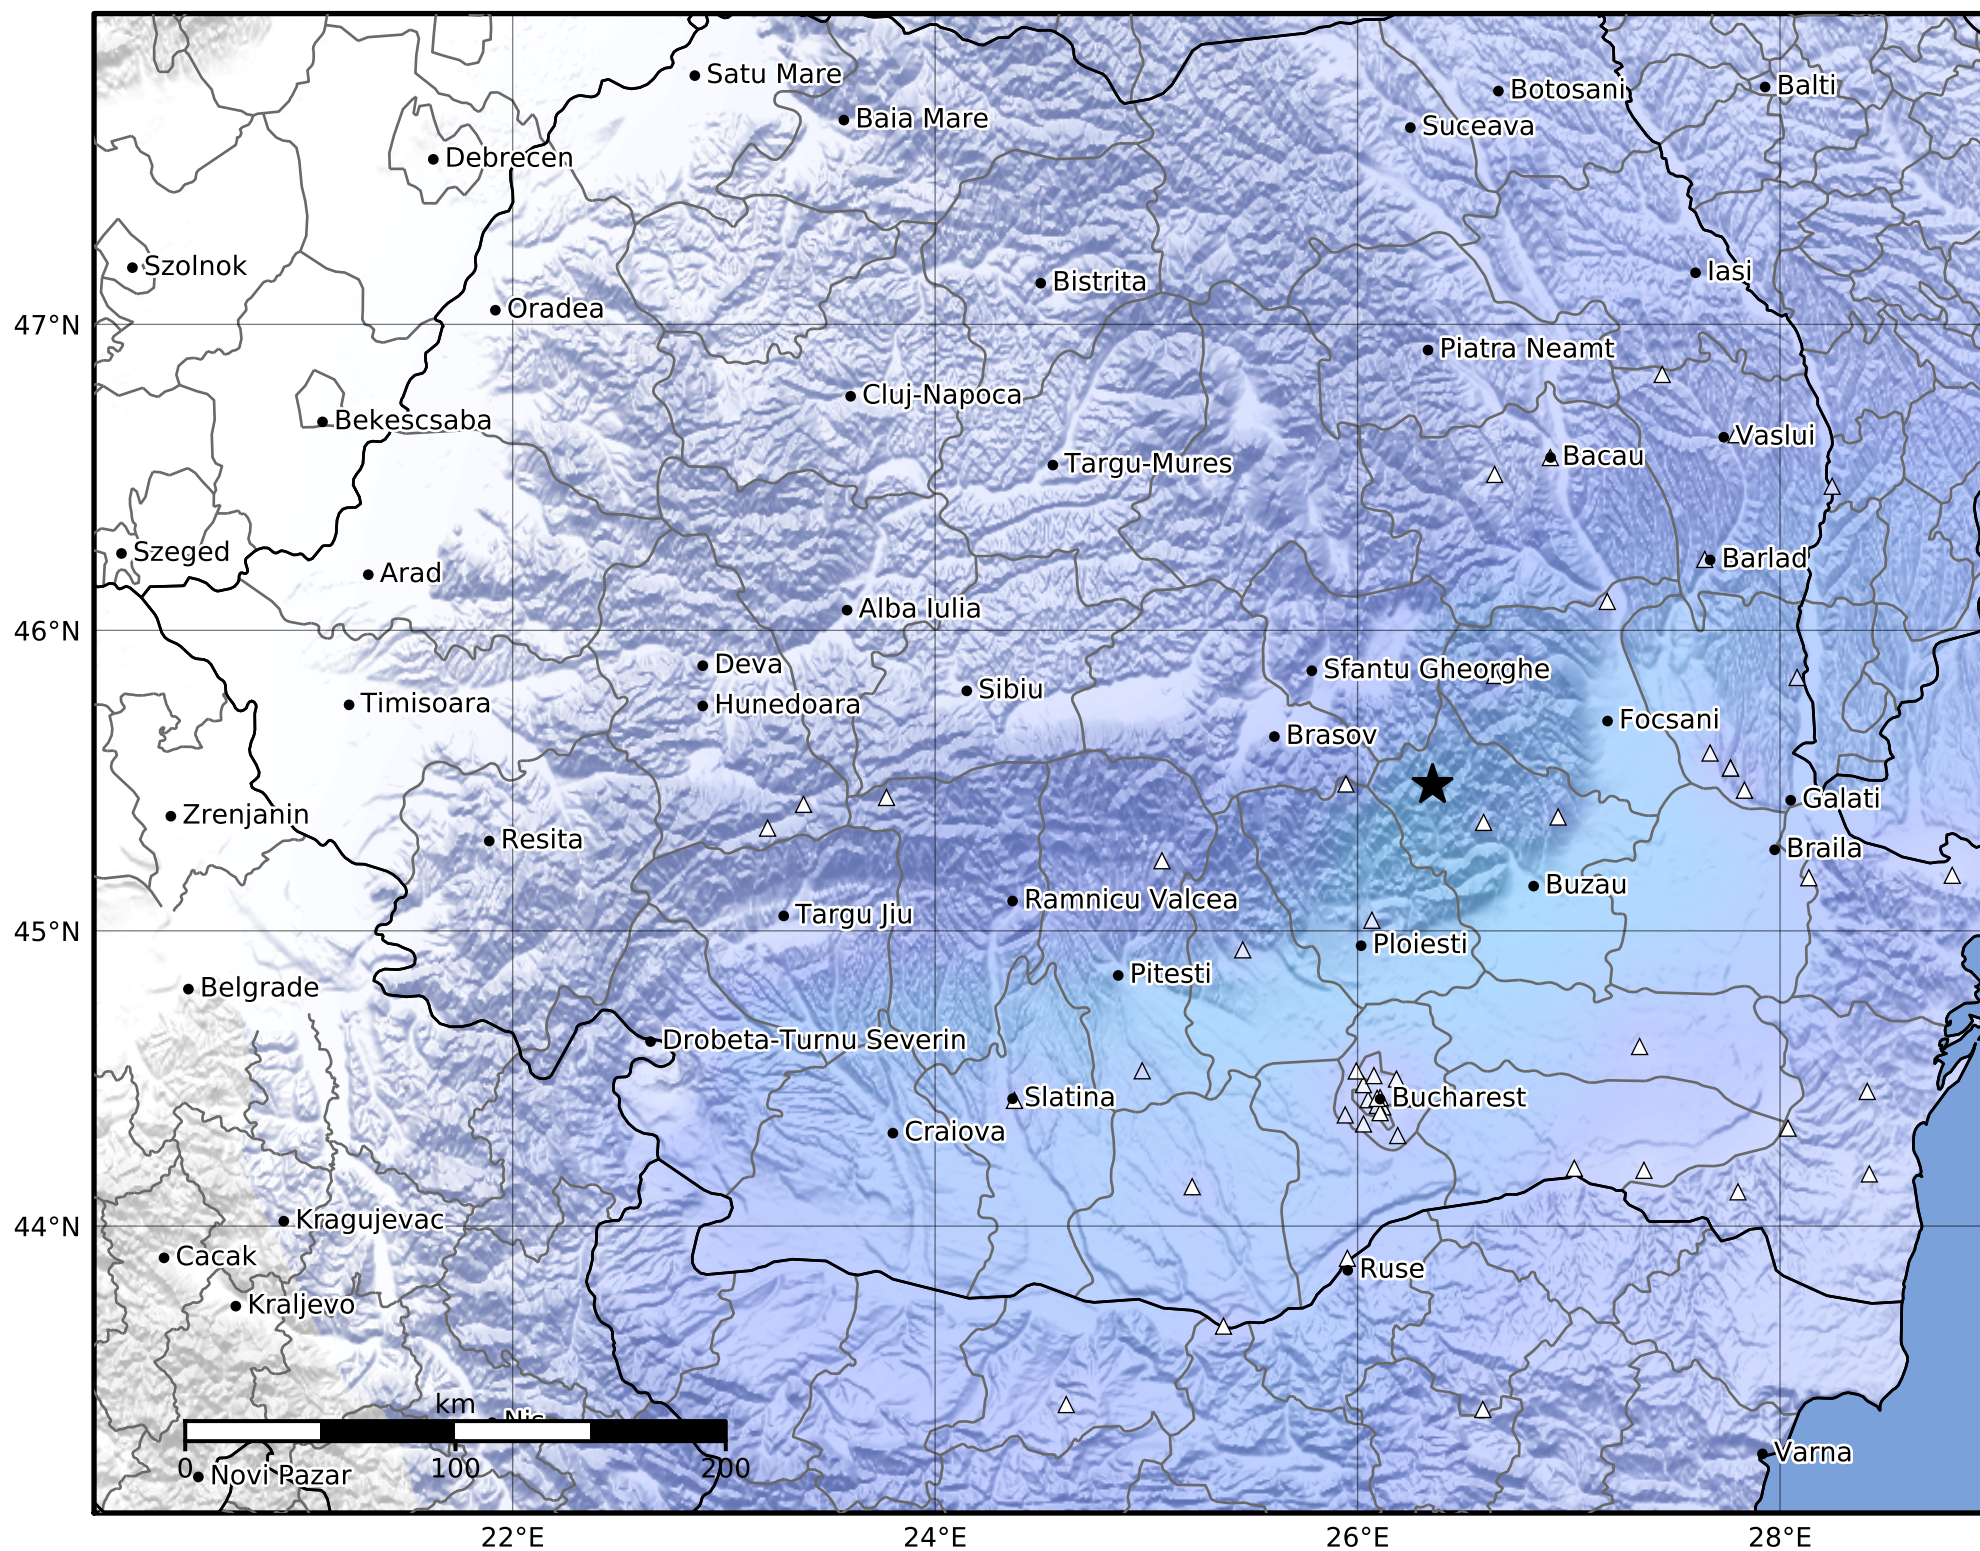

Macroseismic Intensity Map
 INFP ShakeMap: Zona seismică Vrancea - Buzau
 Oct 25, 2023 06:25:18 UTC M4.3 N45.49 E26.36 Depth: 138.0km
 ID:2023102506251830

SHAKING	Not felt	Weak	Light	Moderate	Strong	Very strong	Severe	Violent	Extreme
DAMAGE	None	None	None	Very light	Light	Moderate	Moderate/heavy	Heavy	Very heavy
PGA(%g)	<0.05	0.3	2.76	6.2	11.5	21.5	40.1	74.7	>139
PGV(cm/s)	<0.02	0.13	1.41	4.65	9.64	20	41.4	85.8	>178
INTENSITY	I	II-III	IV	V	VI	VII	VIII	IX	X+

Scale based on Worden et al. (2012)

Version 1: Processed 2023-10-25T07:14:43Z

△ Seismic Instrument ○ Macroseismic Observation ★ Epicenter