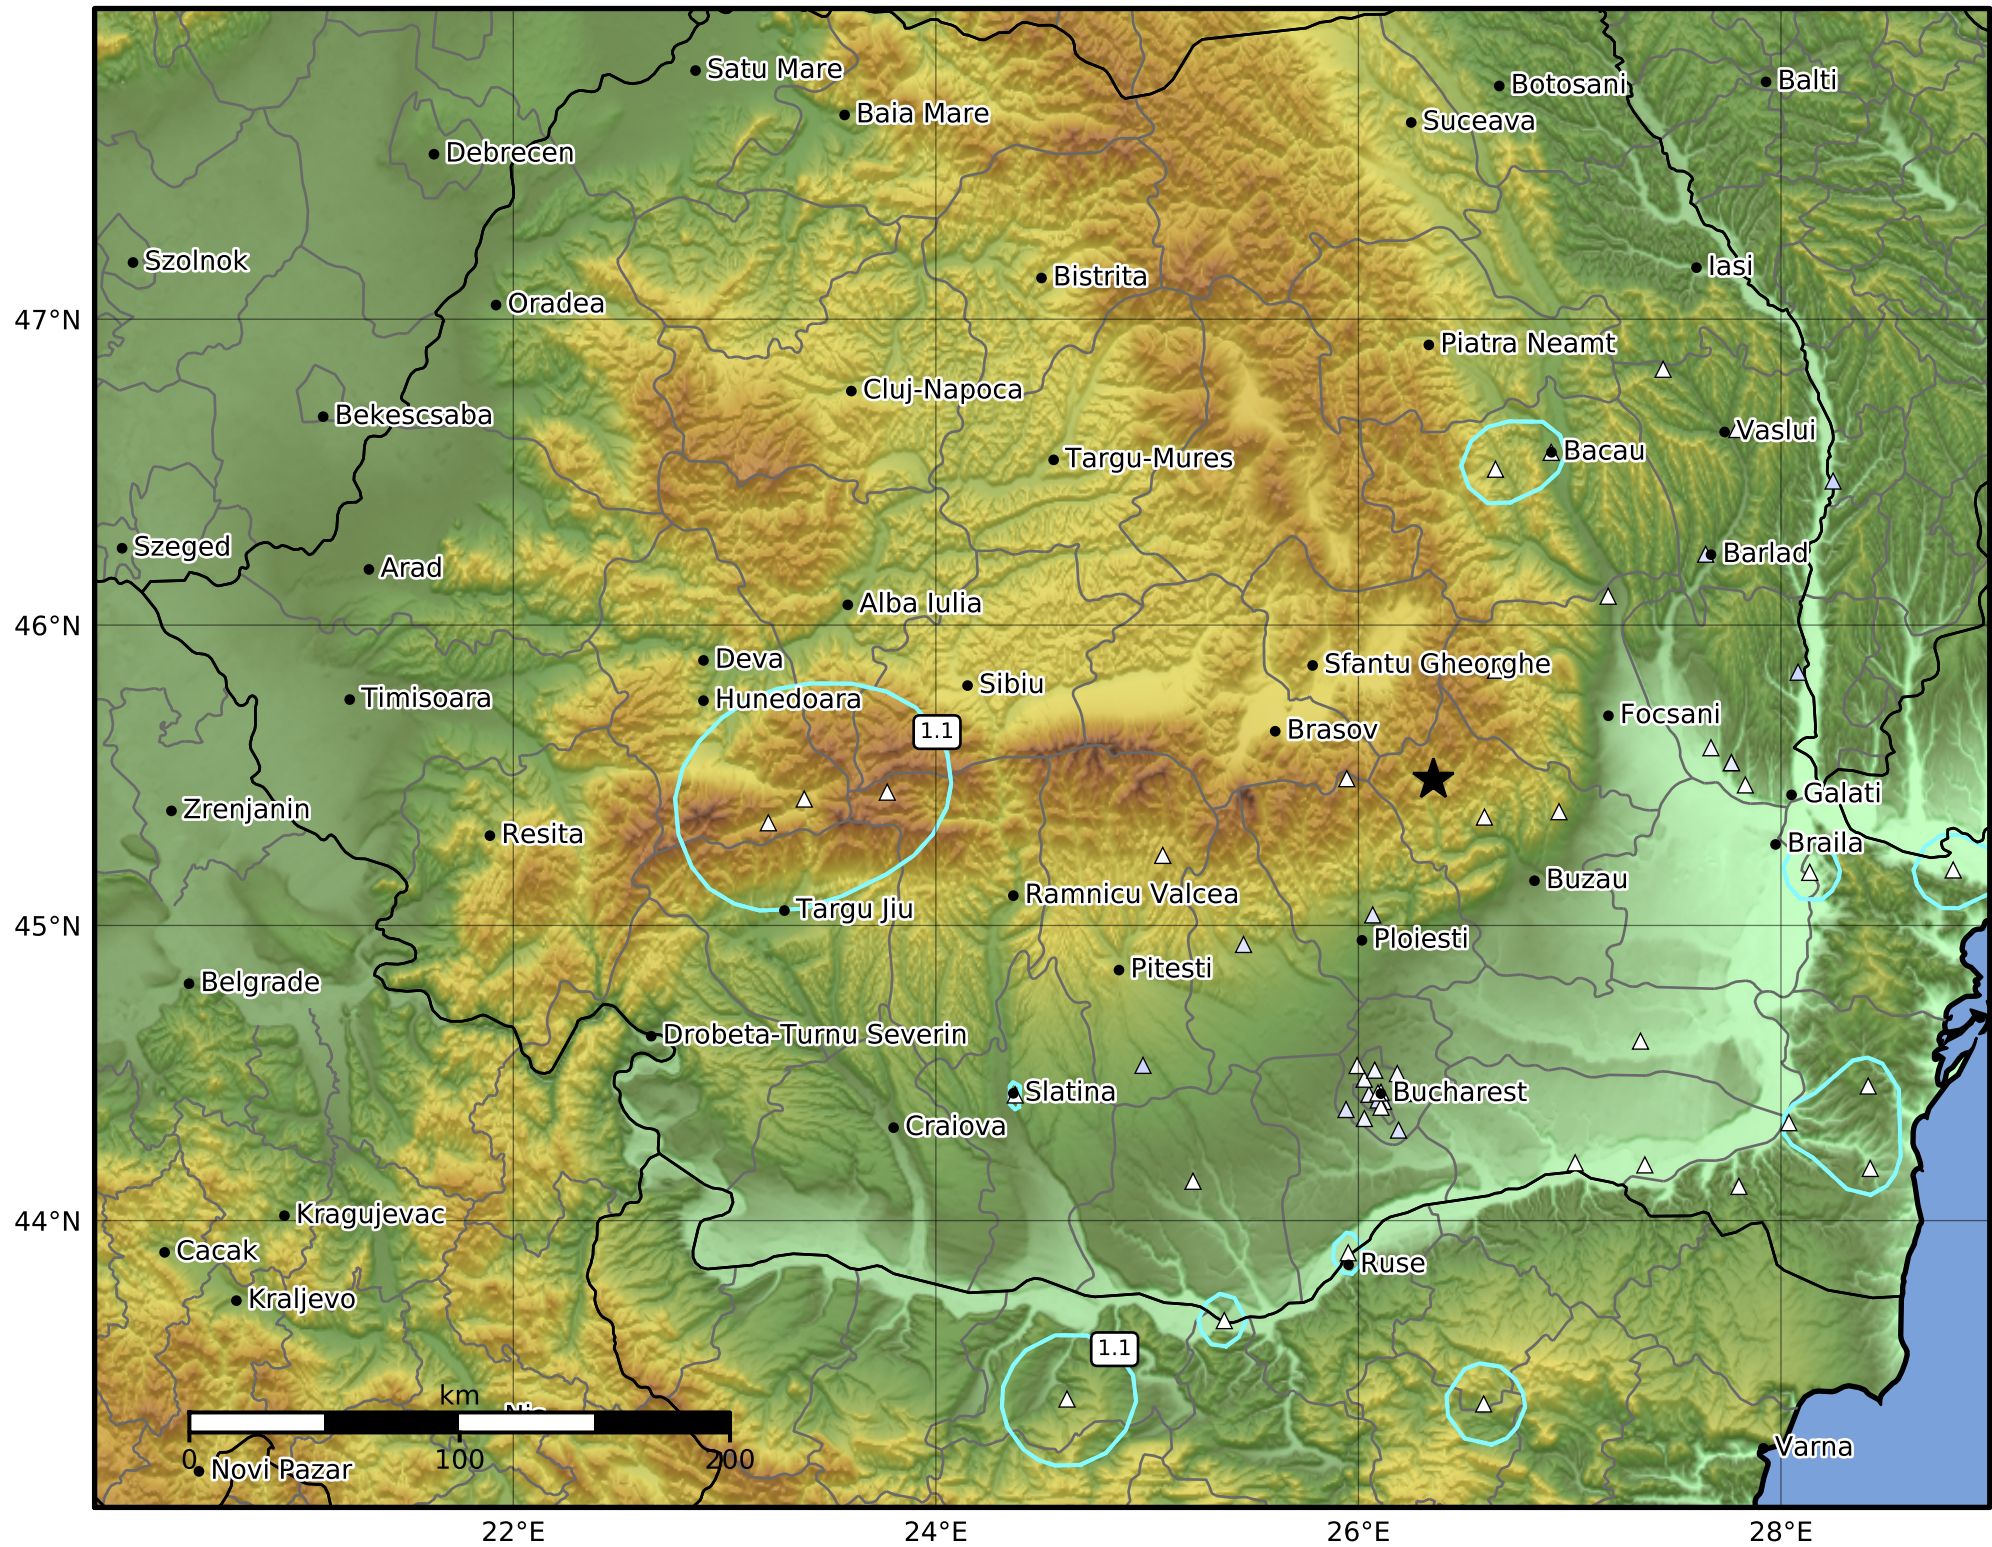

Peak Ground Velocity Map
 INFP ShakeMap: Zona seismica Vrancea - Buzau
 Oct 25, 2023 06:25:18 UTC M4.3 N45.49 E26.36 Depth: 138.0km
 ID:2023102506251830

PGV (cm/s)	0.1	0.3	0.5	0.7	1	3	5	7	10	30	50	70
------------	-----	-----	-----	-----	---	---	---	---	----	----	----	----

Scale based on Worden et al. (2012)

Version 1: Processed 2023-10-25T07:14:43Z

△ Seismic Instrument ○ Macroseismic Observation ★ Epicenter