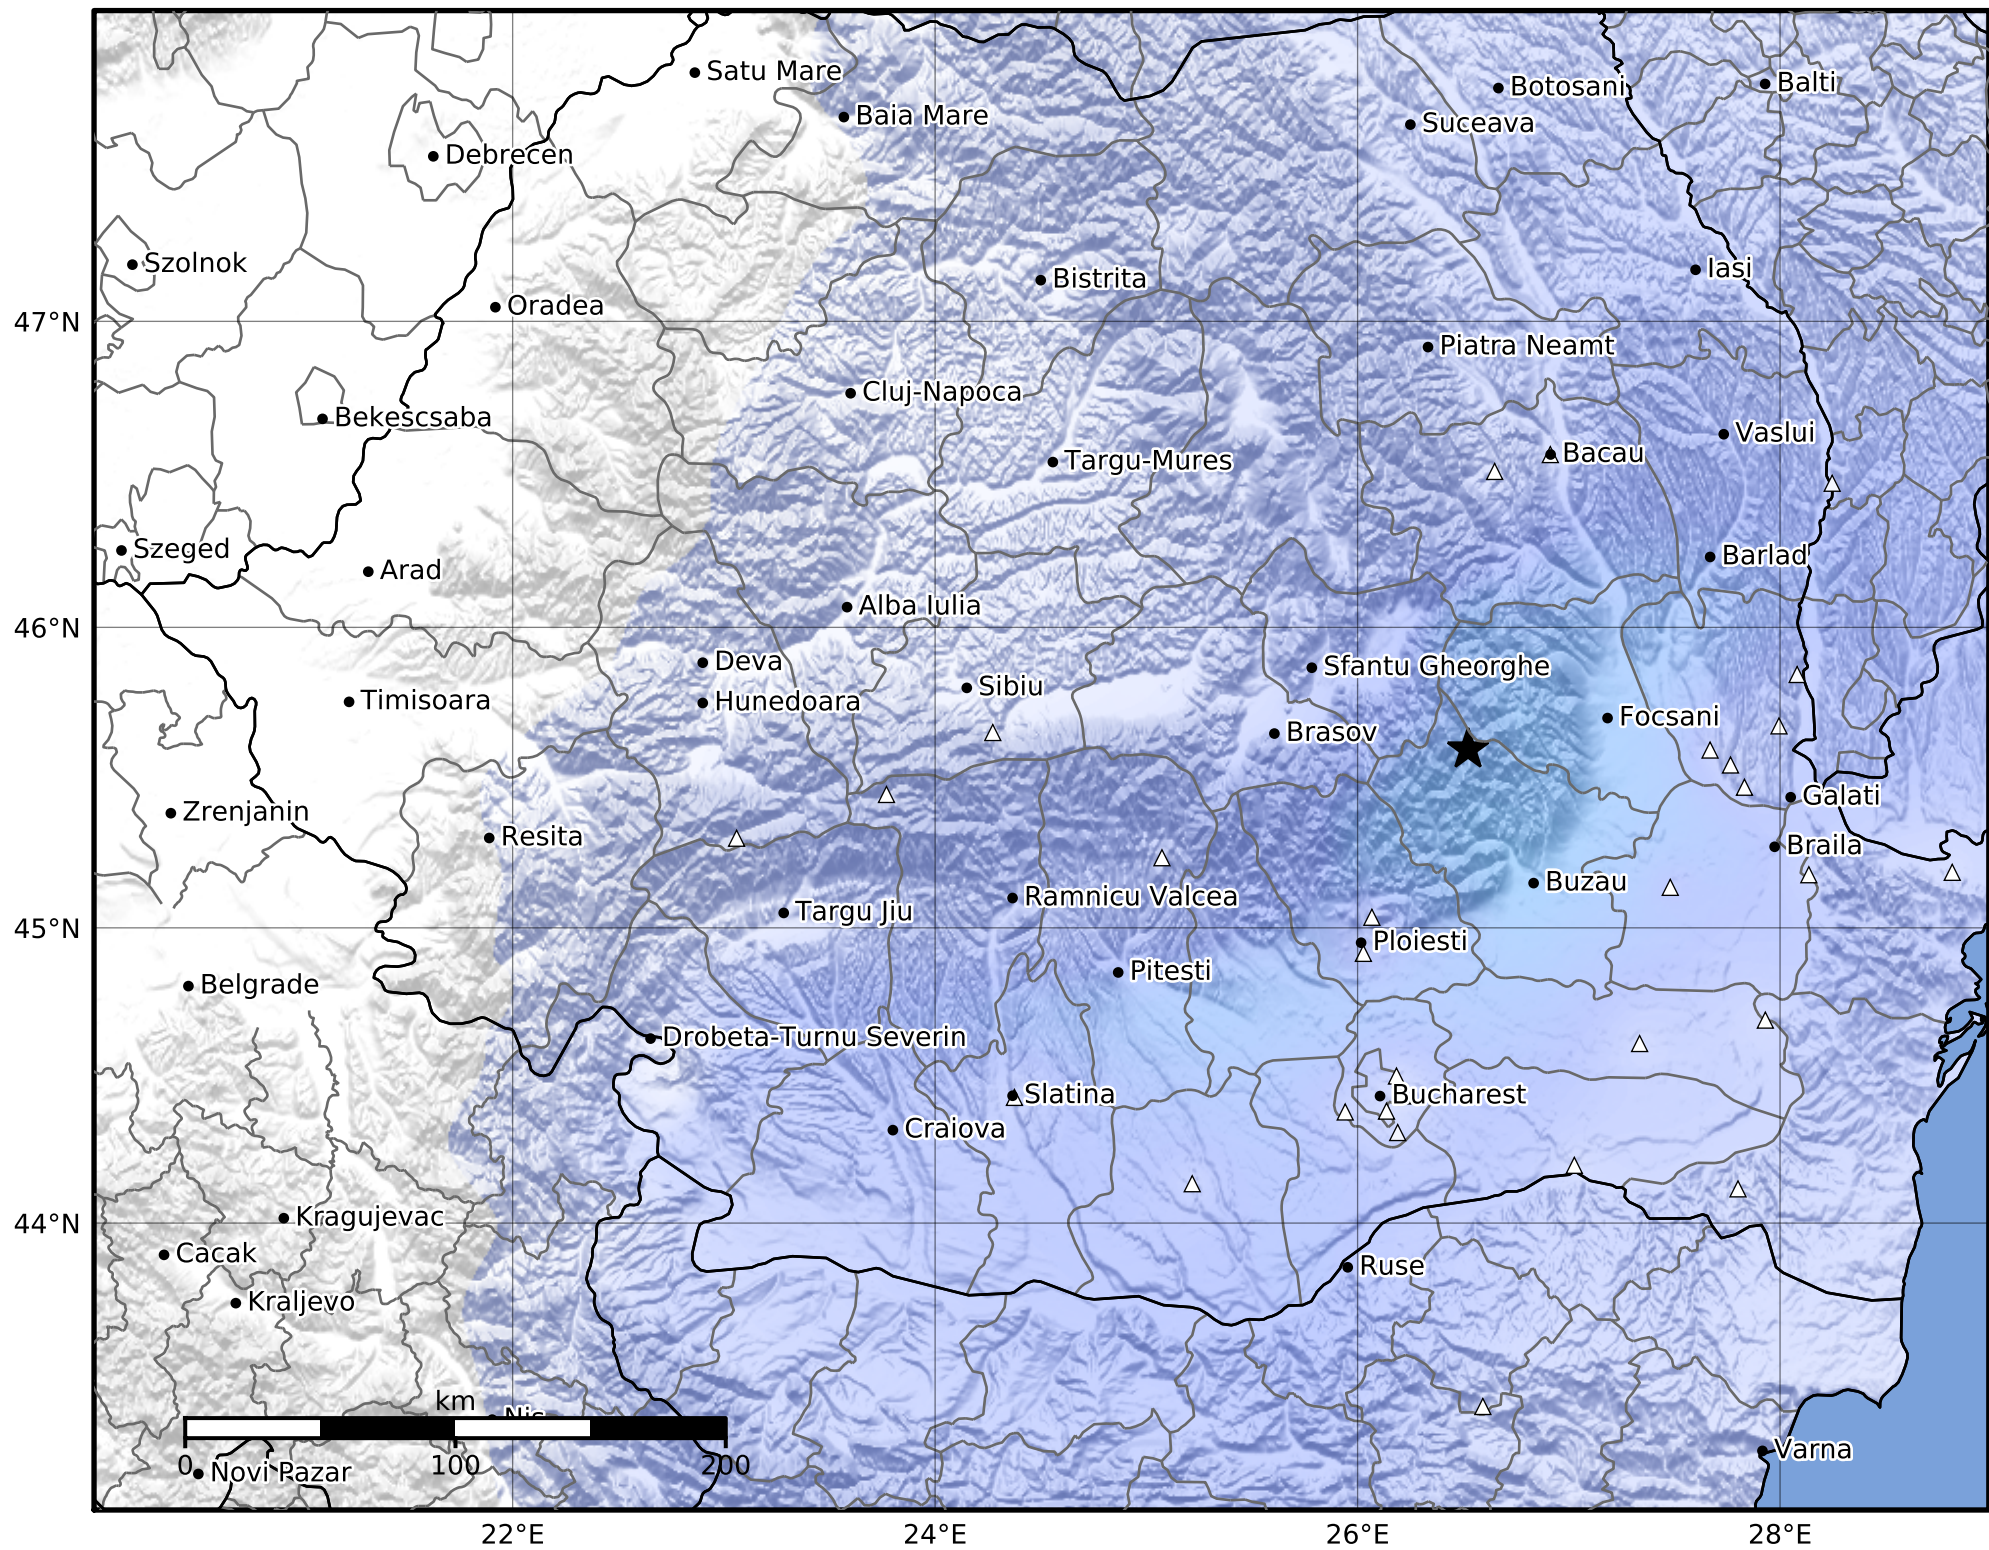

Macroseismic Intensity Map
 INFP ShakeMap: Zona seismică Vrancea - Buzău
 Oct 25, 2023 13:06:28 UTC M4.0 N45.60 E26.52 Depth: 129.0km
 ID:2023102513062877

SHAKING	Not felt	Weak	Light	Moderate	Strong	Very strong	Severe	Violent	Extreme
DAMAGE	None	None	None	Very light	Light	Moderate	Moderate/heavy	Heavy	Very heavy
PGA(%g)	<0.05	0.3	2.76	6.2	11.5	21.5	40.1	74.7	>139
PGV(cm/s)	<0.02	0.13	1.41	4.65	9.64	20	41.4	85.8	>178
INTENSITY	I	II-III	IV	V	VI	VII	VIII	IX	X+

Scale based on Worden et al. (2012)

Version 1: Processed 2023-10-25T13:51:20Z

△ Seismic Instrument ○ Macroseismic Observation ★ Epicenter