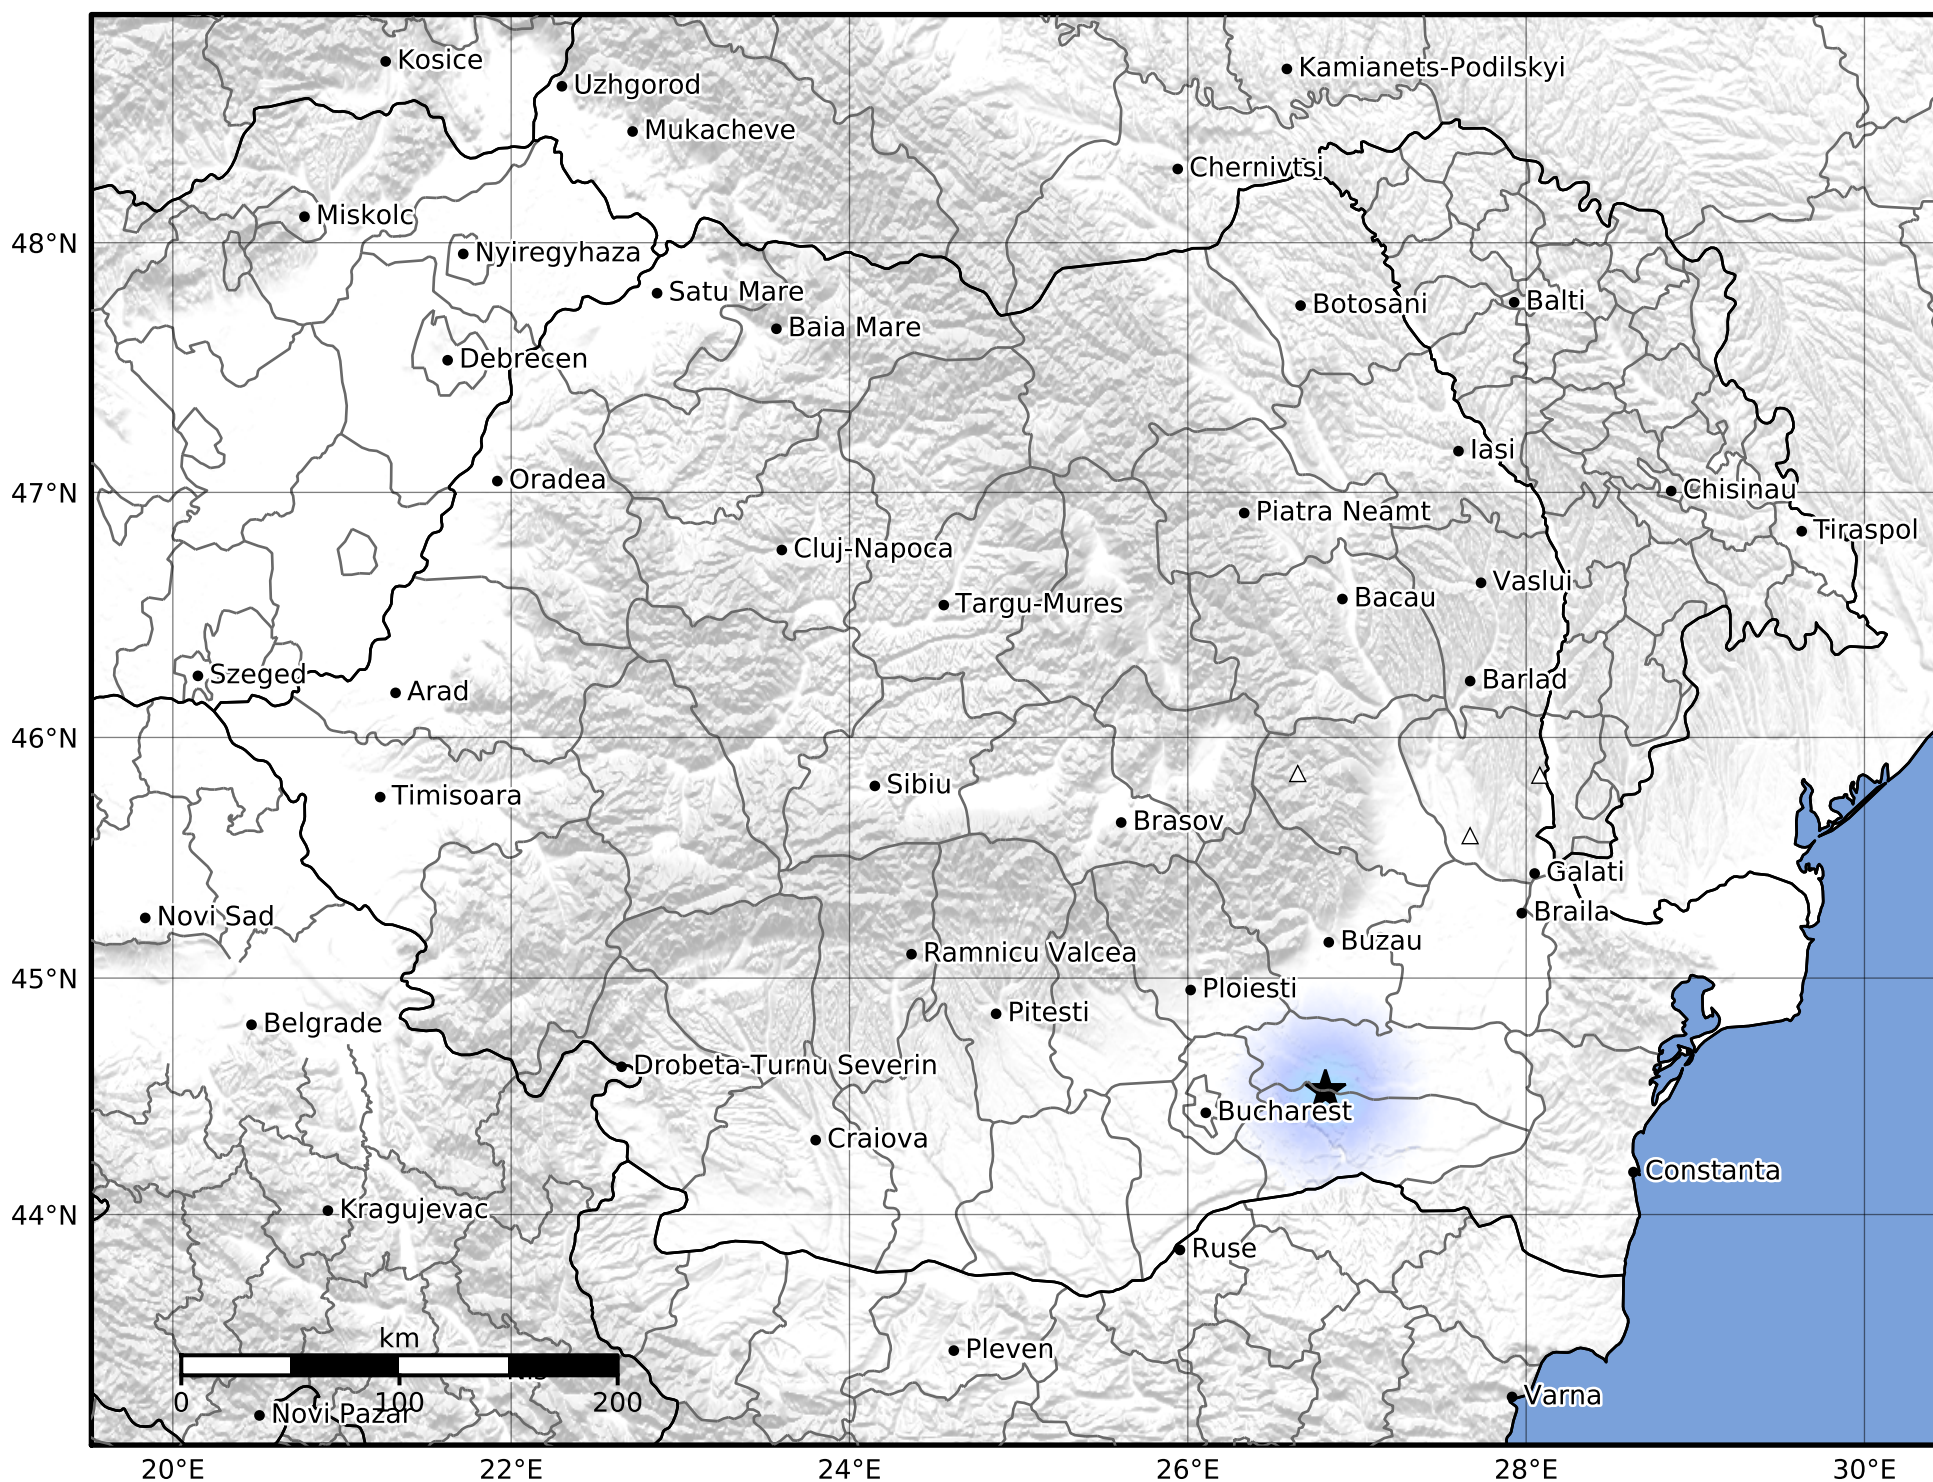

Macroseismic Intensity Map
 INFP ShakeMap: Muntenia - Ialomita
 Nov 02, 2023 19:31:08 UTC M3.3 N44.52 E26.81 Depth: 13.0km
 ID:2023110219310842

SHAKING	Not felt	Weak	Light	Moderate	Strong	Very strong	Severe	Violent	Extreme
DAMAGE	None	None	None	Very light	Light	Moderate	Moderate/heavy	Heavy	Very heavy
PGA(%g)	<0.05	0.3	2.76	6.2	11.5	21.5	40.1	74.7	>139
PGV(cm/s)	<0.02	0.13	1.41	4.65	9.64	20	41.4	85.8	>178
INTENSITY	I	II-III	IV	V	VI	VII	VIII	IX	X+

Scale based on Worden et al. (2012)

Version 1: Processed 2023-11-02T20:10:46Z

△ Seismic Instrument ○ Macroseismic Observation ★ Epicenter