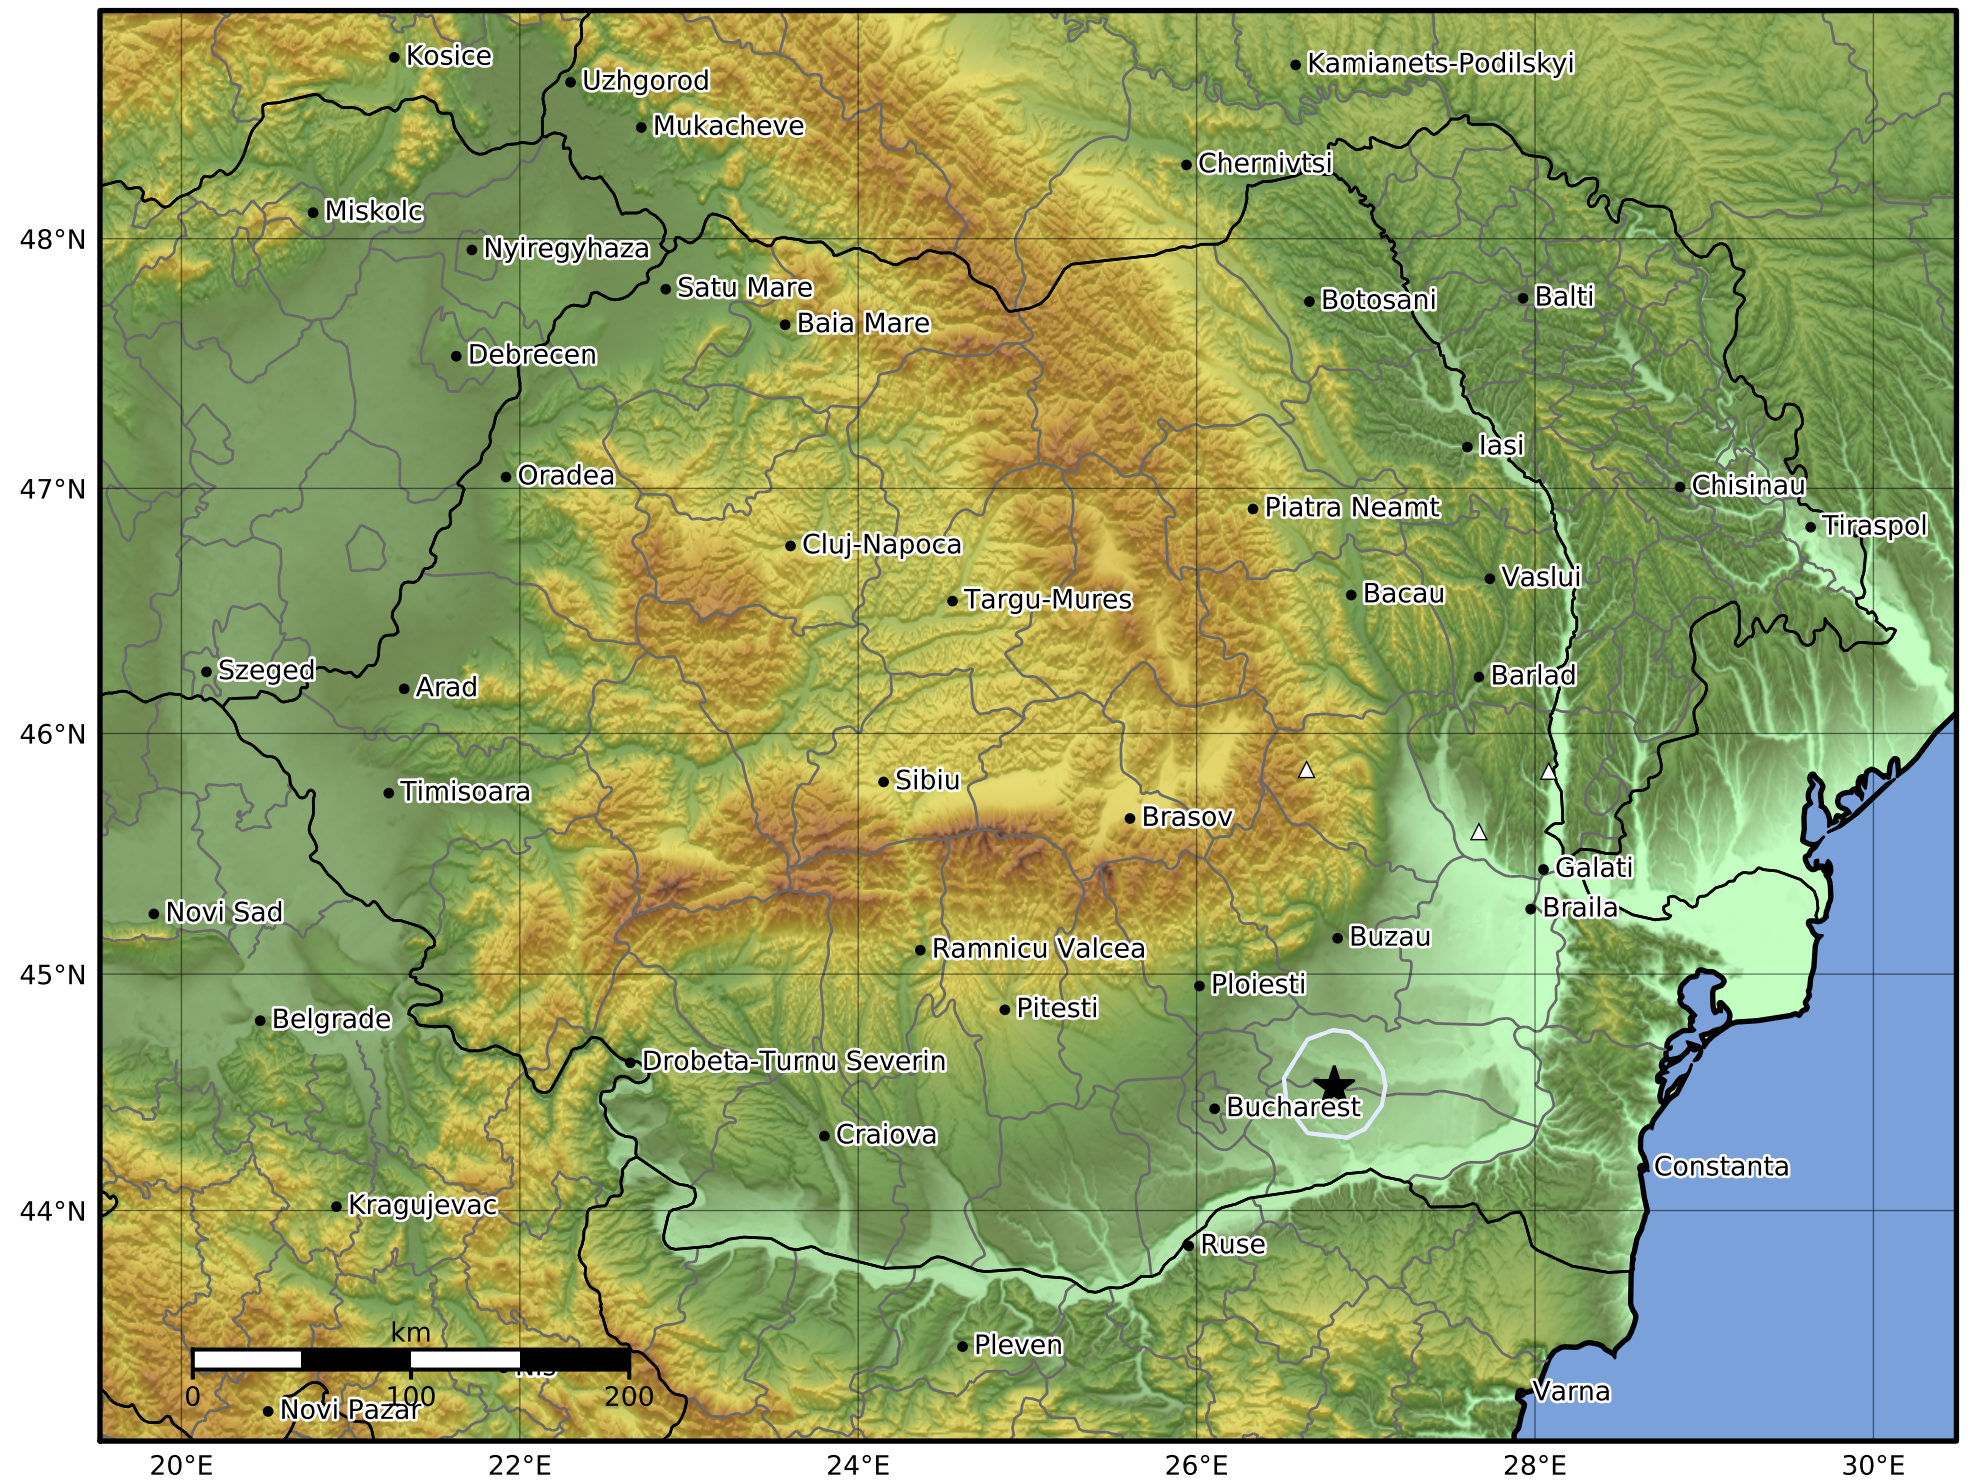

Peak Ground Velocity Map  
 INFP ShakeMap: Muntenia - Ialomita  
 Nov 02, 2023 19:31:08 UTC M3.3 N44.52 E26.81 Depth: 13.0km  
 ID:2023110219310842

Scale based on Worden et al. (2012)

Version 1: Processed 2023-11-02T20:10:46Z

△ Seismic Instrument      ○ Macroseismic Observation      ★ Epicenter