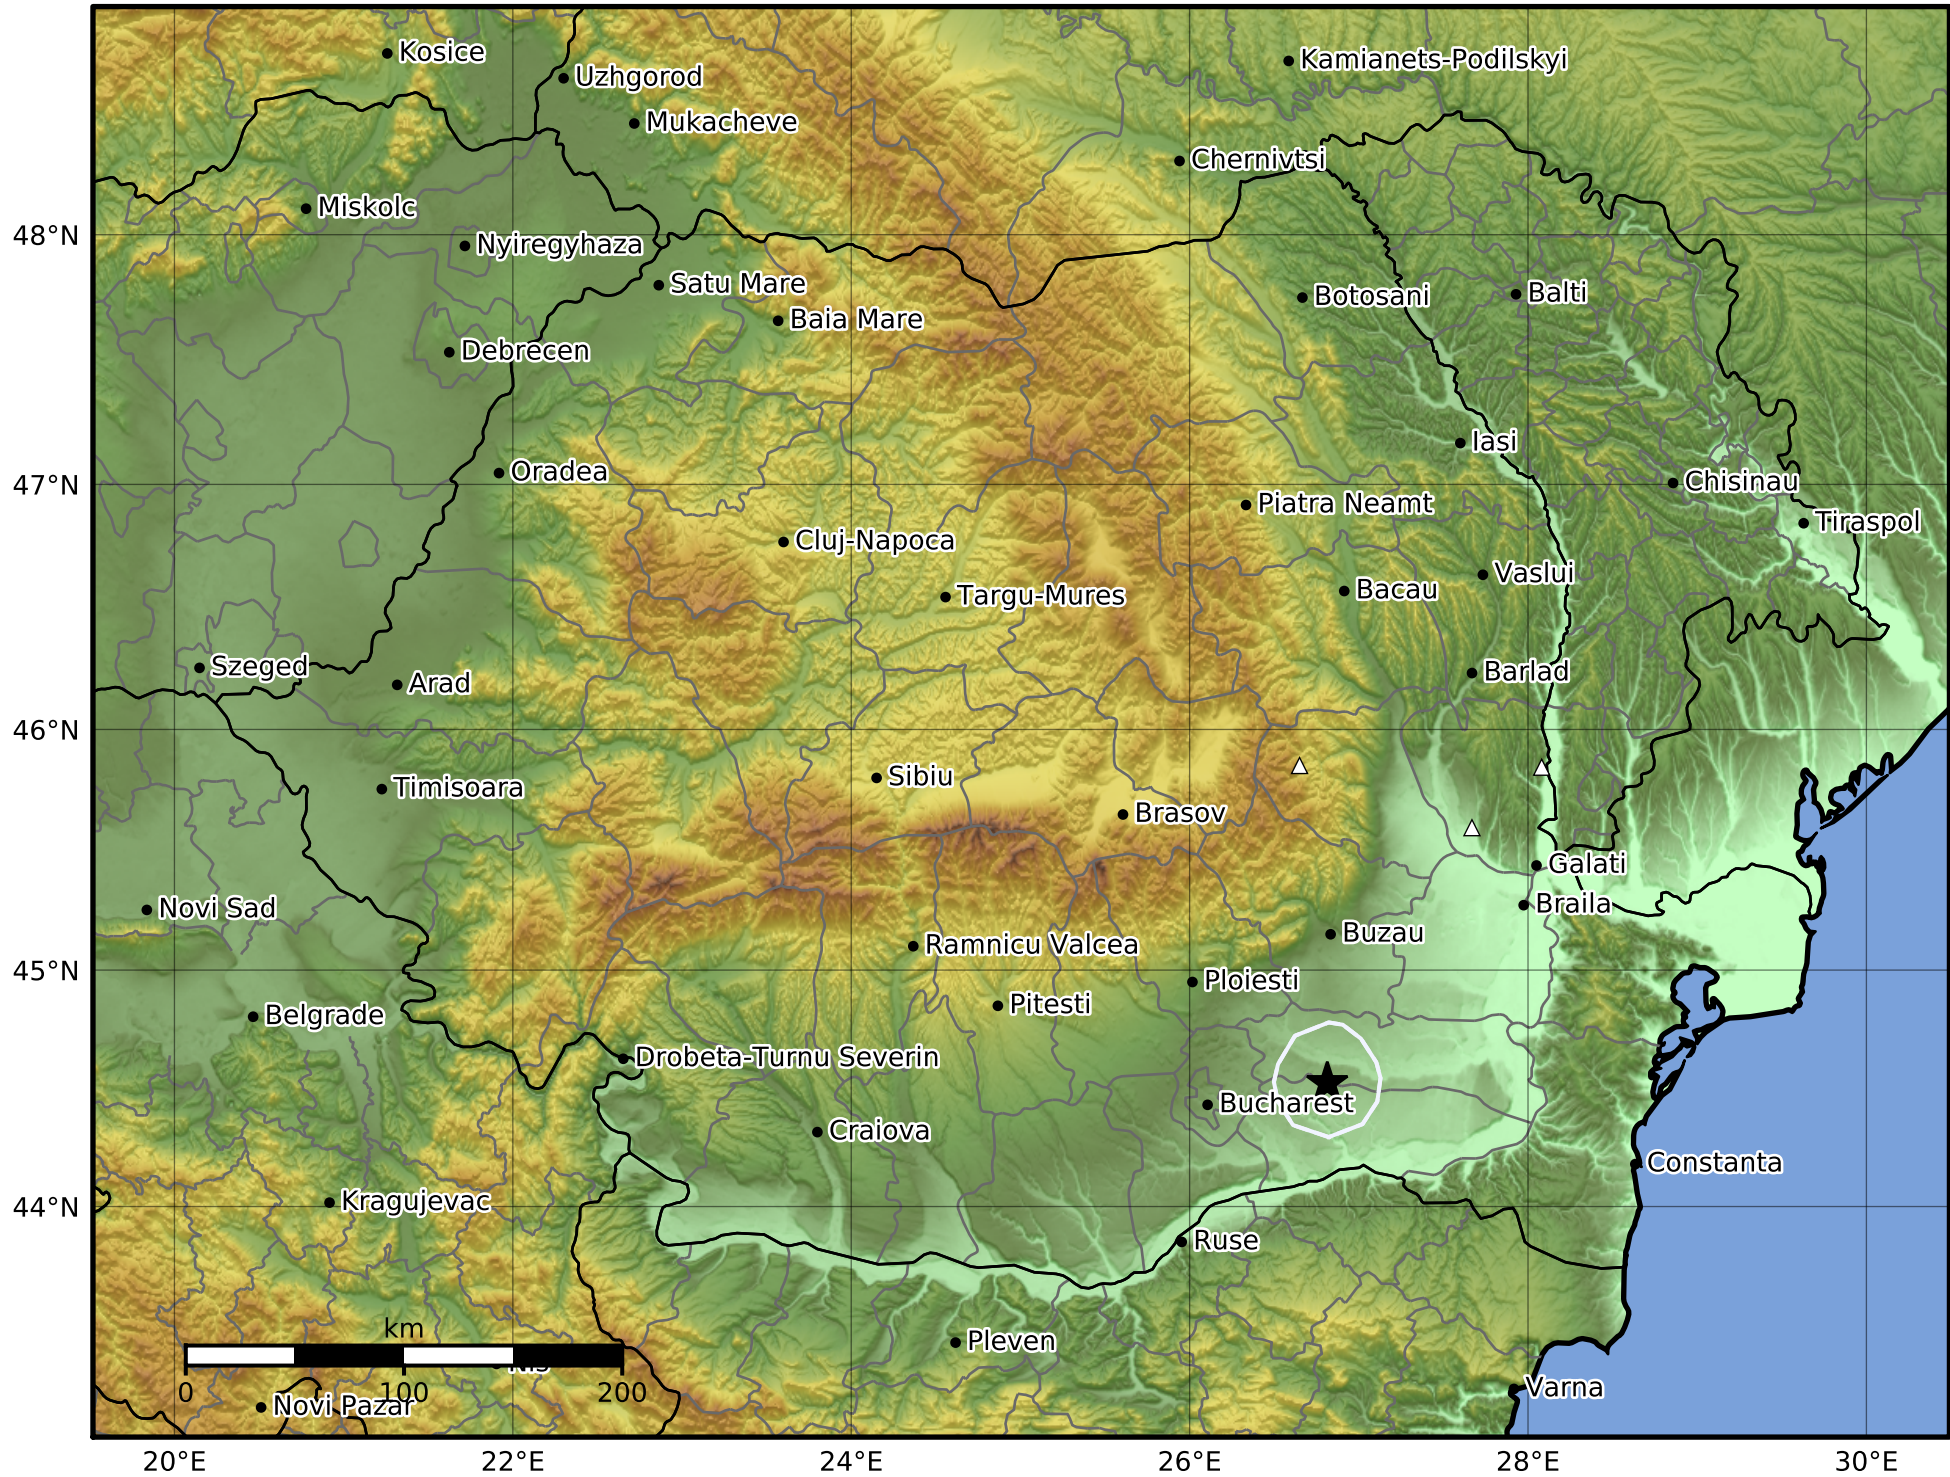

1.0 Second Peak Spectral Acceleration Map
 INFP ShakeMap: Muntenia - Ialomita
 Nov 02, 2023 19:31:08 UTC M3.3 N44.52 E26.81 Depth: 13.0km
 ID:2023110219310842

Scale based on Worden et al. (2012)

Version 1: Processed 2023-11-02T20:10:46Z

△ Seismic Instrument ○ Macroseismic Observation ★ Epicenter