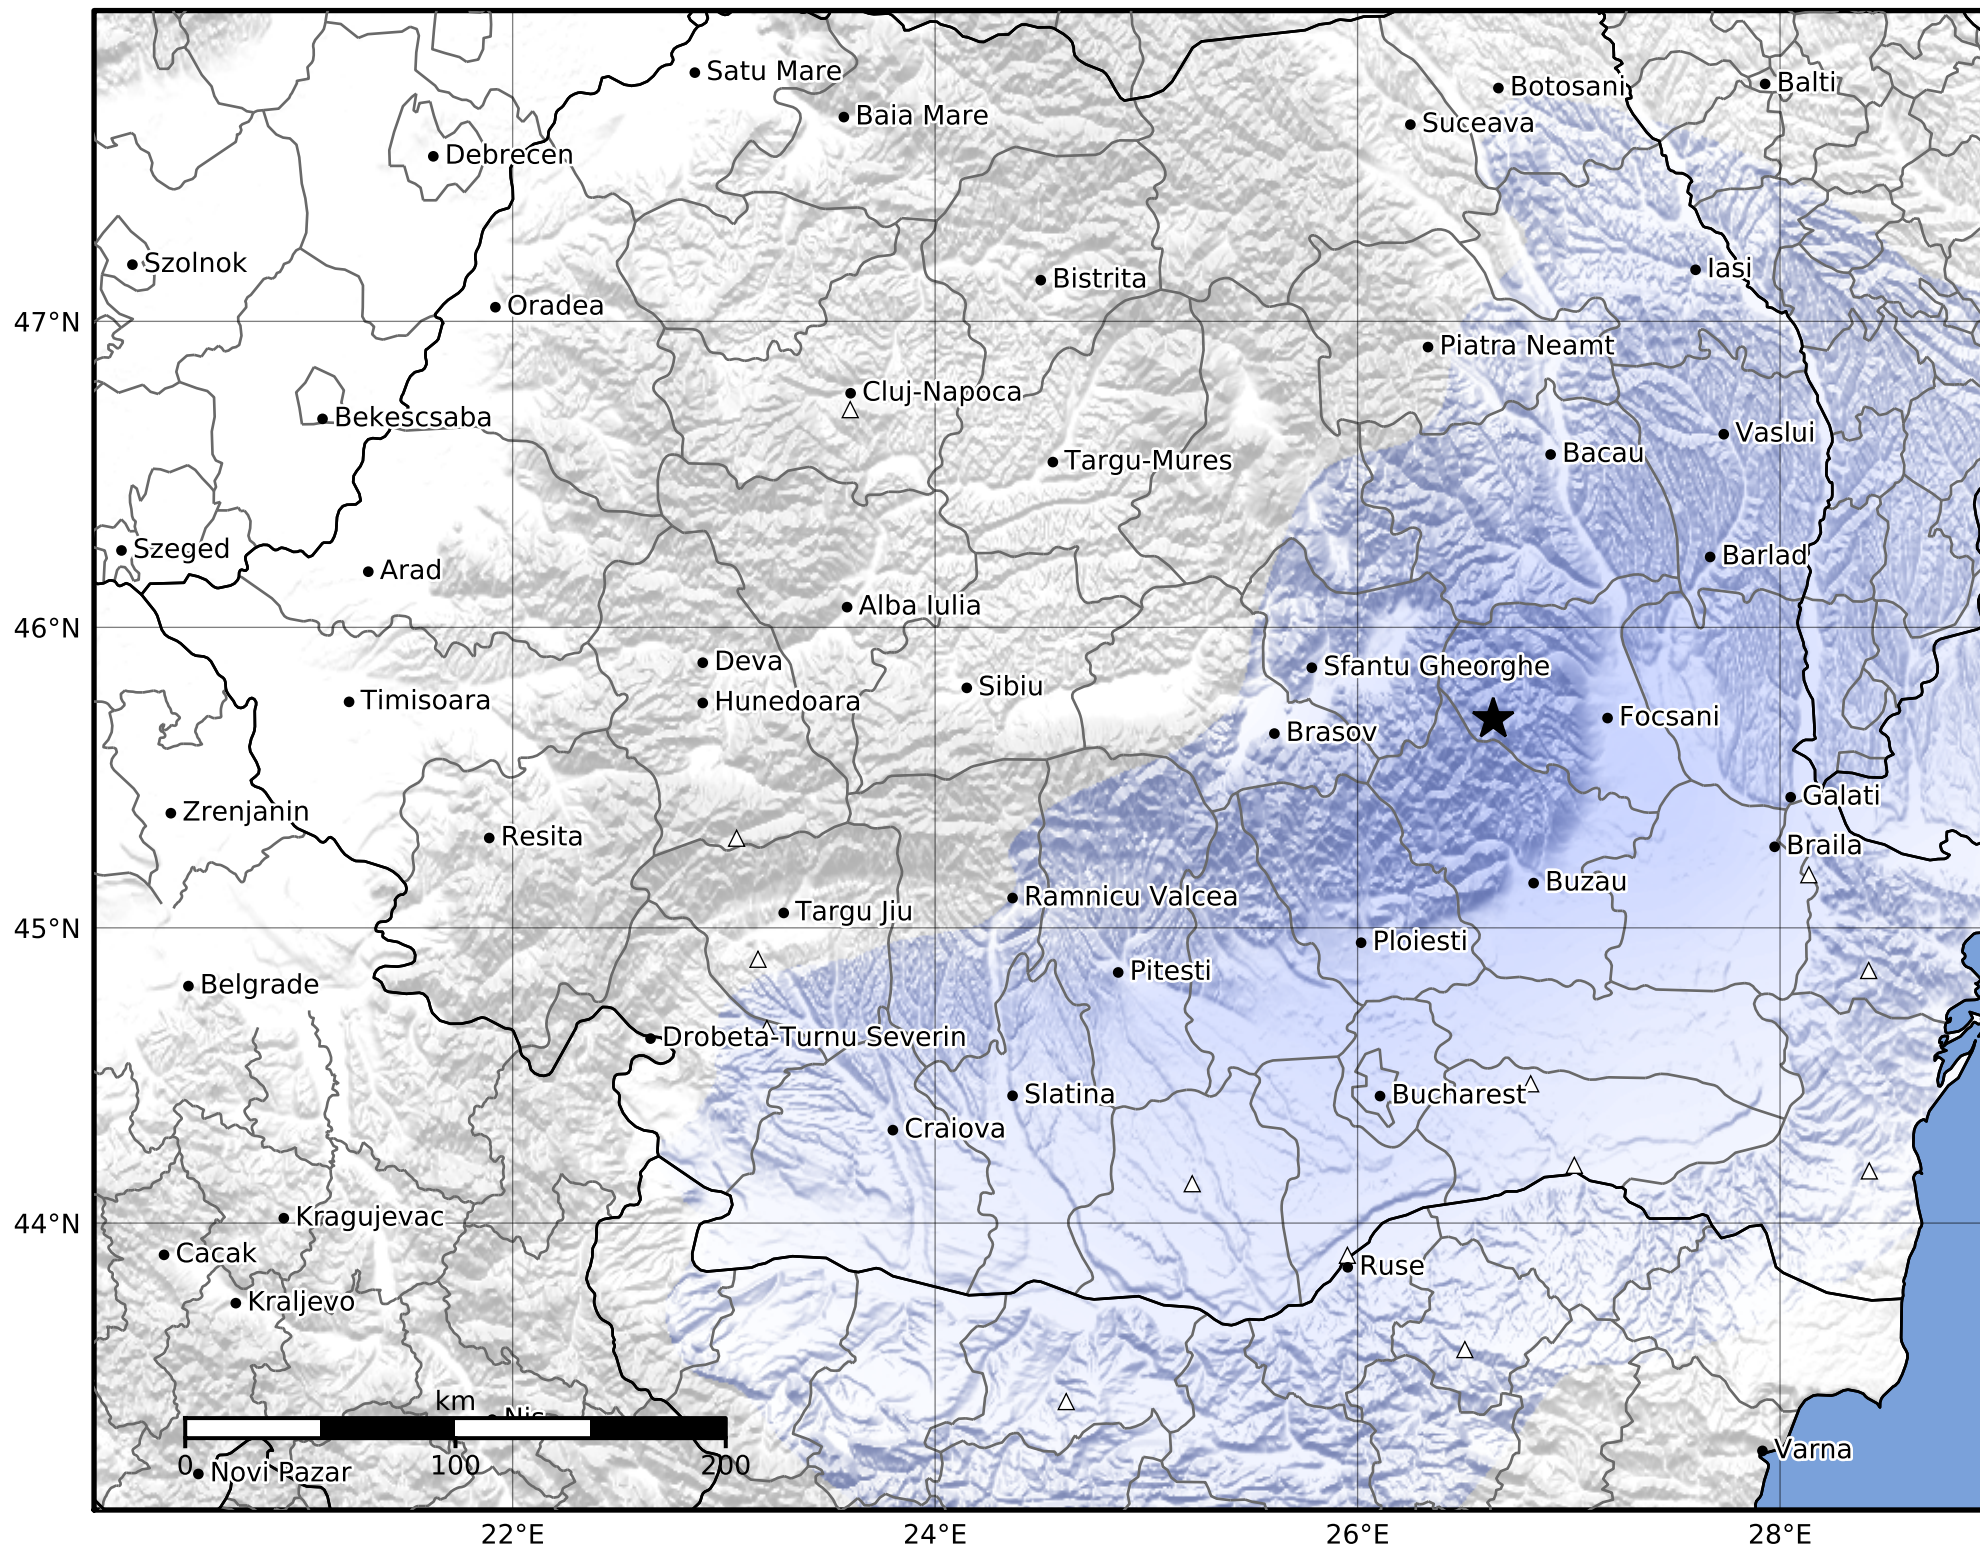

Macroseismic Intensity Map
 INFP ShakeMap: Zona seismică Vrancea - Vrancea
 Nov 03, 2023 09:08:37 UTC M3.8 N45.70 E26.64 Depth: 78.0km
 ID:2023110309083759

SHAKING	Not felt	Weak	Light	Moderate	Strong	Very strong	Severe	Violent	Extreme
DAMAGE	None	None	None	Very light	Light	Moderate	Moderate/heavy	Heavy	Very heavy
PGA(%g)	<0.05	0.3	2.76	6.2	11.5	21.5	40.1	74.7	>139
PGV(cm/s)	<0.02	0.13	1.41	4.65	9.64	20	41.4	85.8	>178
INTENSITY	I	II-III	IV	V	VI	VII	VIII	IX	X+

Scale based on Worden et al. (2012)

Version 1: Processed 2023-11-03T09:54:24Z

△ Seismic Instrument ○ Macroseismic Observation ★ Epicenter