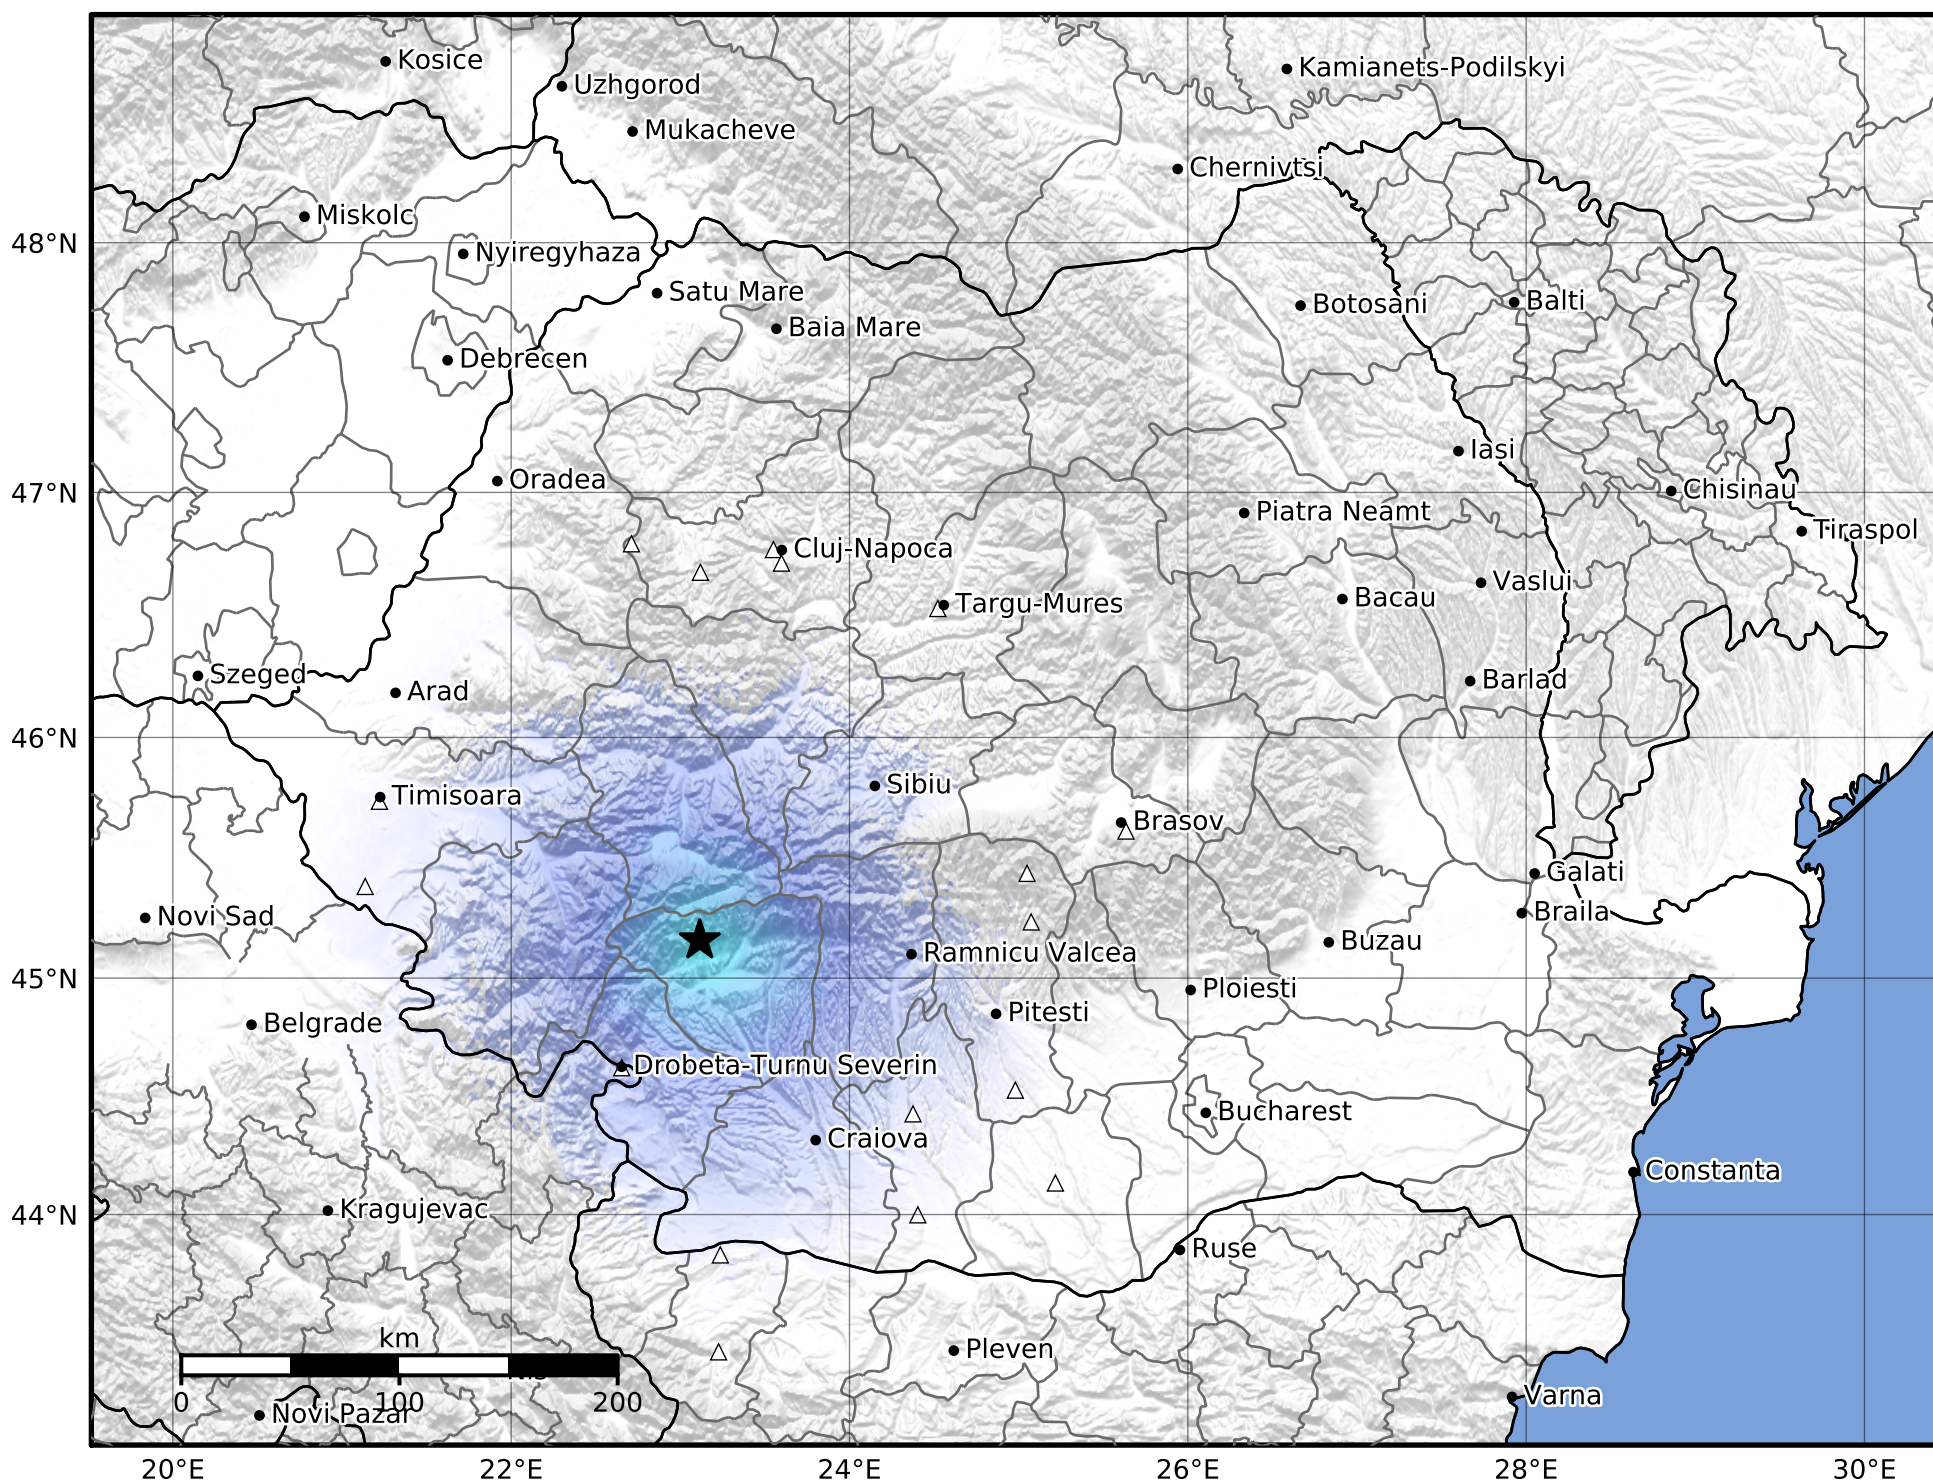

Macroseismic Intensity Map
 INFP ShakeMap: Oltenia - Gorj
 Nov 10, 2023 17:48:21 UTC M4.2 N45.16 E23.11 Depth: 13.0km
 ID:2023111017482164

| | | | | | | | | | |
|-----------|----------|---------------|-----------|------------|-----------|-------------|----------------|-----------|------------|
| SHAKING | Not felt | Weak | Light | Moderate | Strong | Very strong | Severe | Violent | Extreme |
| DAMAGE | None | None | None | Very light | Light | Moderate | Moderate/heavy | Heavy | Very heavy |
| PGA(%g) | <0.05 | 0.3 | 2.76 | 6.2 | 11.5 | 21.5 | 40.1 | 74.7 | >139 |
| PGV(cm/s) | <0.02 | 0.13 | 1.41 | 4.65 | 9.64 | 20 | 41.4 | 85.8 | >178 |
| INTENSITY | I | II-III | IV | V | VI | VII | VIII | IX | X+ |

Scale based on Worden et al. (2012)

Version 1: Processed 2023-11-10T18:58:45Z

△ Seismic Instrument ○ Macroseismic Observation ★ Epicenter