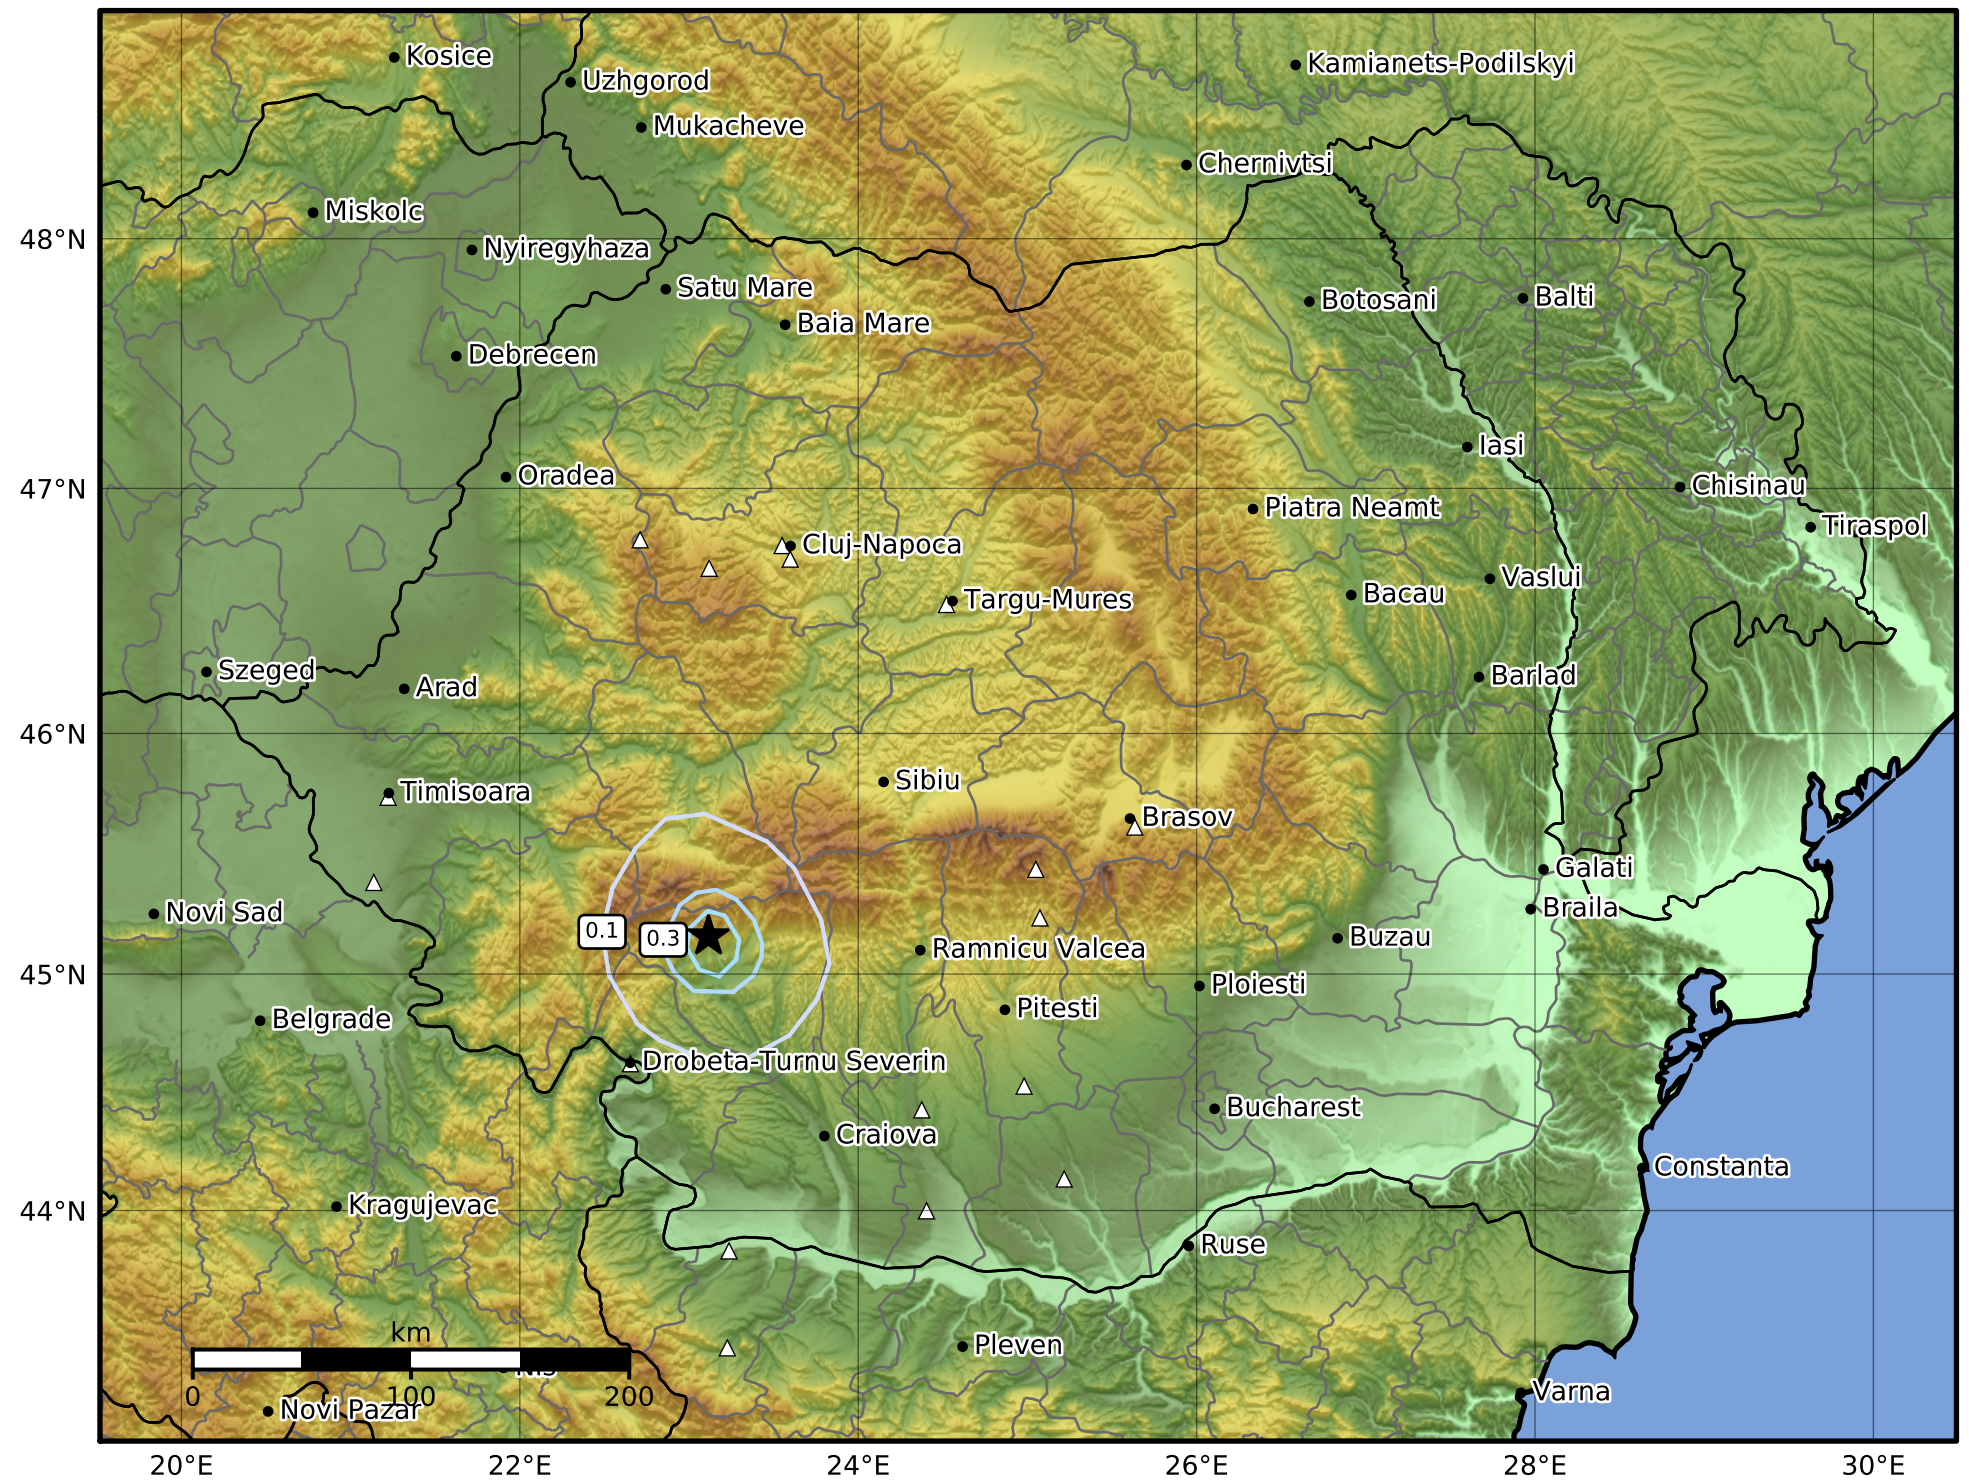

Peak Ground Acceleration Map
 INFP ShakeMap: Oltenia - Gorj
 Nov 10, 2023 17:48:21 UTC M4.2 N45.16 E23.11 Depth: 13.0km
 ID:2023111017482164

Scale based on Worden et al. (2012)

Version 1: Processed 2023-11-10T18:58:45Z

△ Seismic Instrument ○ Macroseismic Observation ★ Epicenter