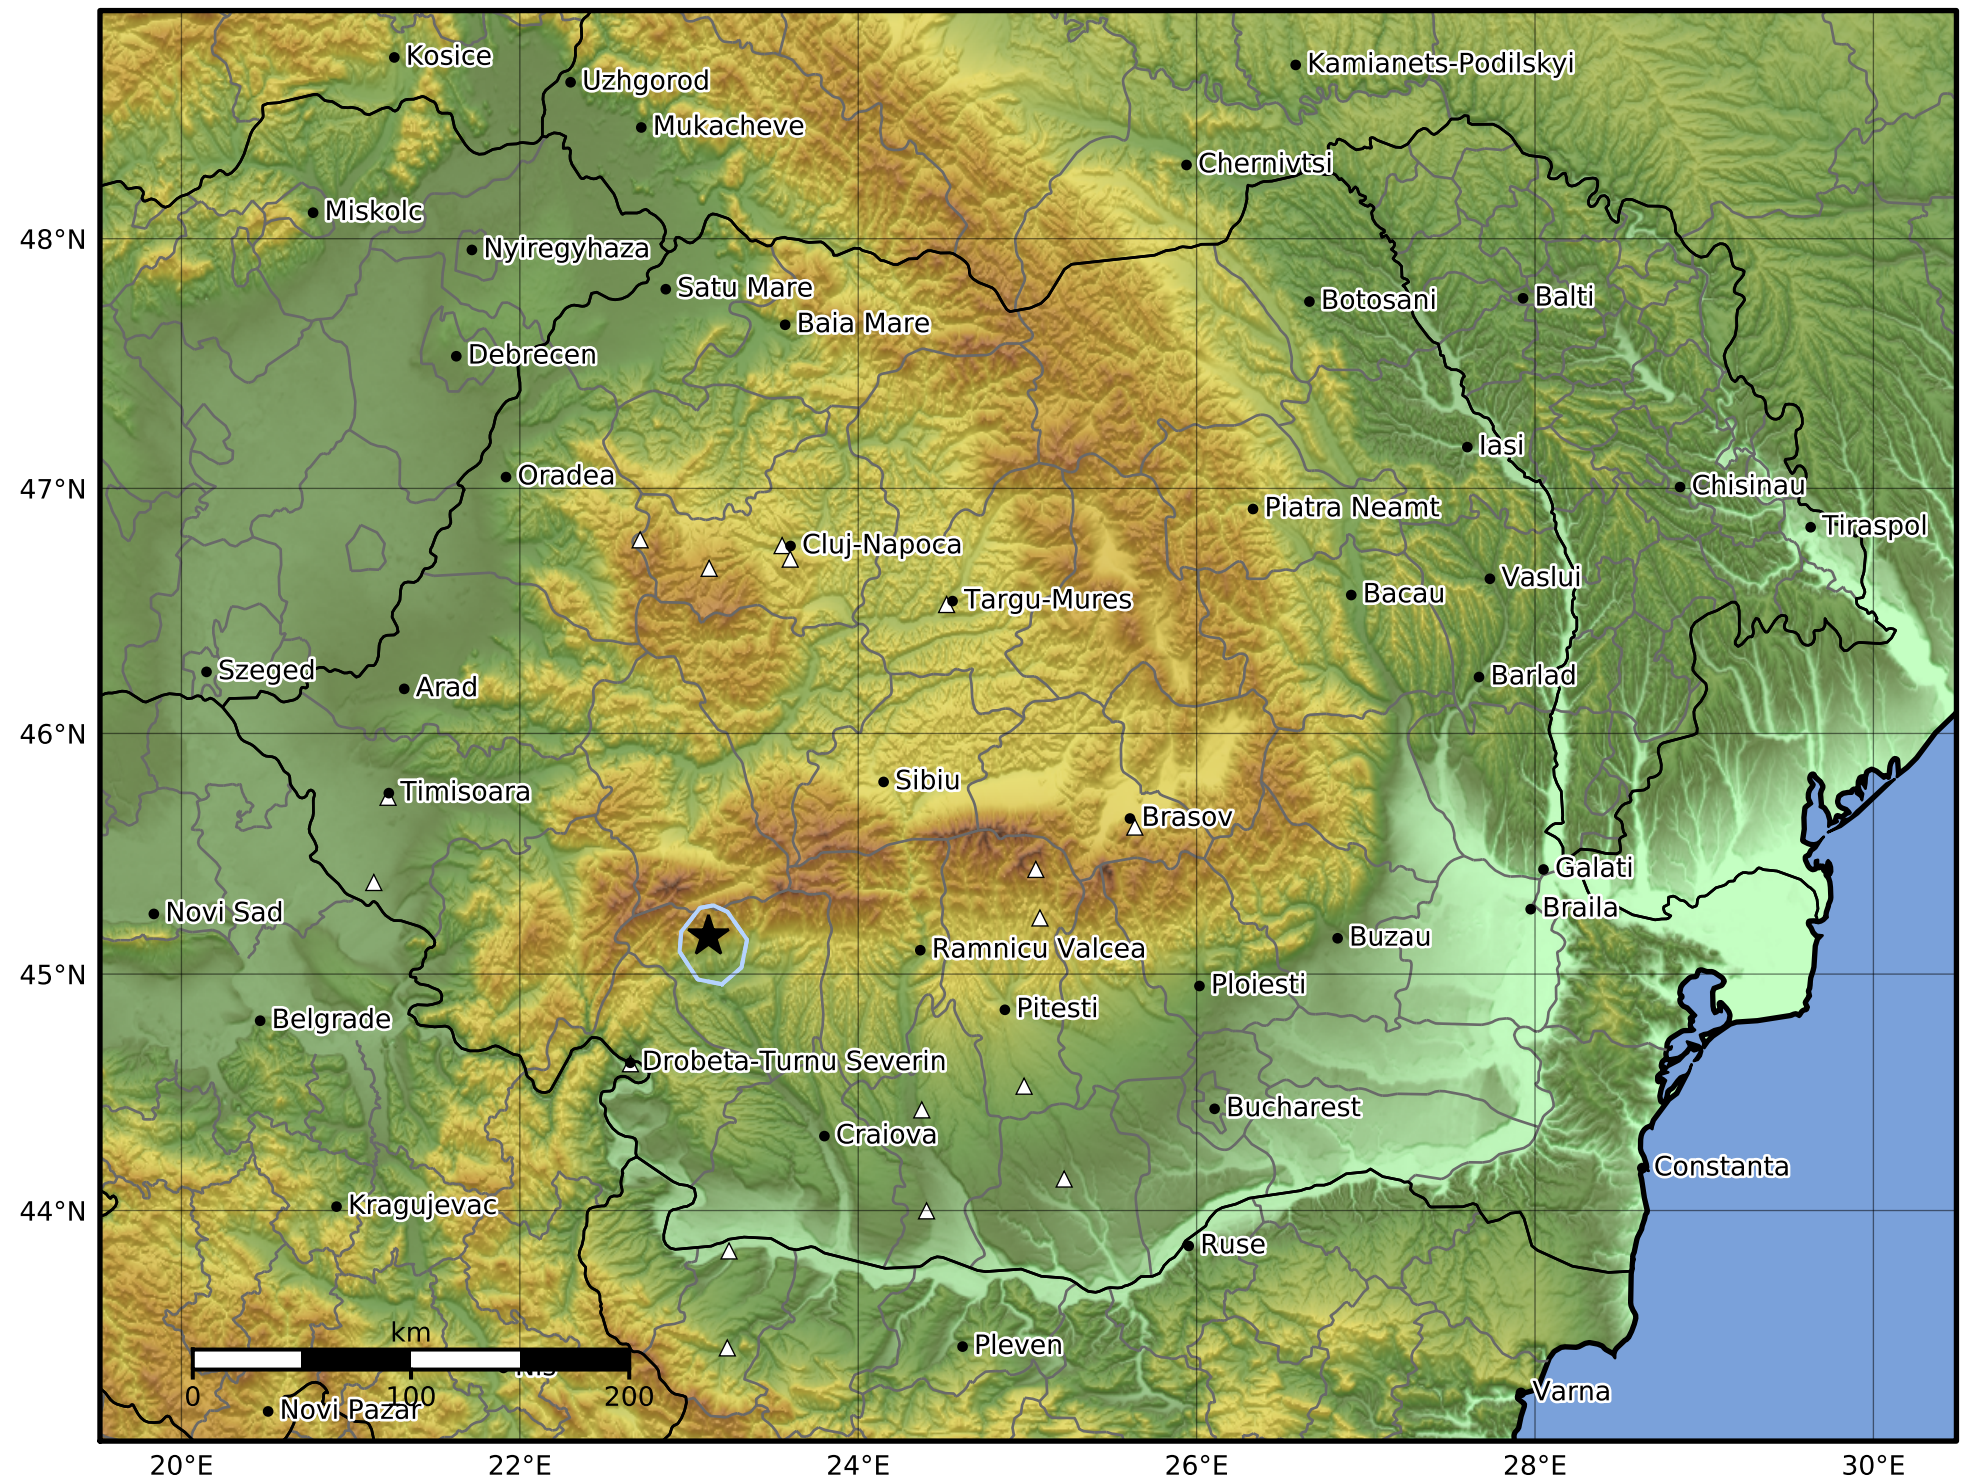

Peak Ground Velocity Map
 INFP ShakeMap: Oltenia - Gorj
 Nov 10, 2023 17:48:21 UTC M4.2 N45.16 E23.11 Depth: 13.0km
 ID:2023111017482164

Scale based on Worden et al. (2012)

Version 1: Processed 2023-11-10T18:58:45Z

△ Seismic Instrument ○ Macroseismic Observation ★ Epicenter