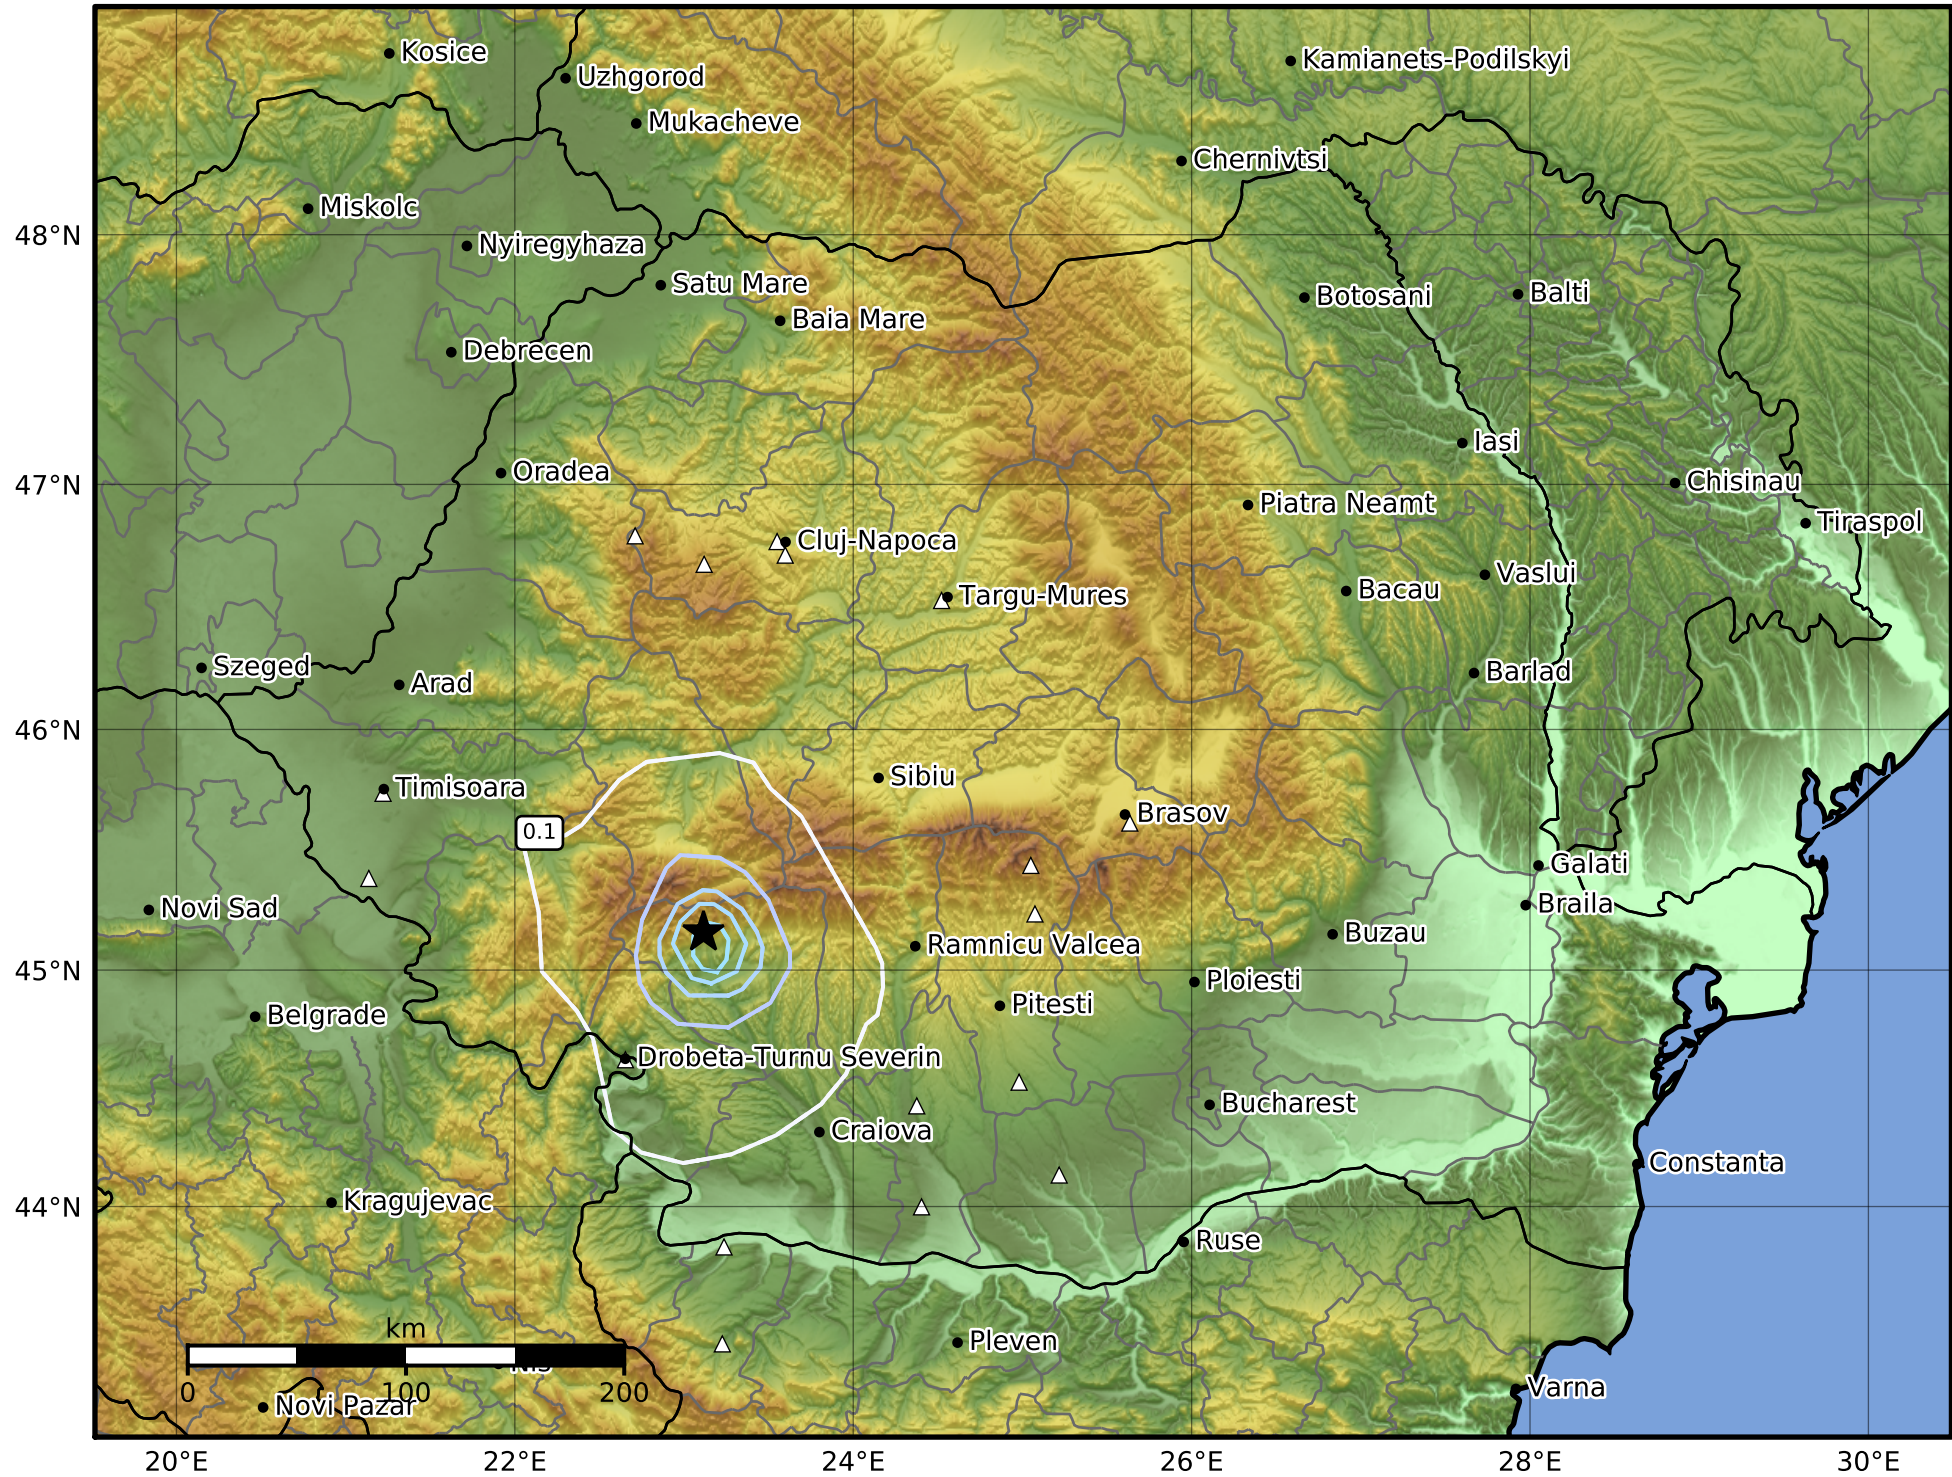

0.3 Second Peak Spectral Acceleration Map  
 INFP ShakeMap: Oltenia - Gorj  
 Nov 10, 2023 17:48:21 UTC M4.2 N45.16 E23.11 Depth: 13.0km  
 ID:2023111017482164

SA(0.3) (%g)	0.1	0.3	0.5	0.7	1	3	5	7	10	30	50	70
--------------	-----	-----	-----	-----	---	---	---	---	----	----	----	----

Scale based on Worden et al. (2012)

Version 1: Processed 2023-11-10T18:58:45Z

△ Seismic Instrument      ○ Macroseismic Observation      ★ Epicenter