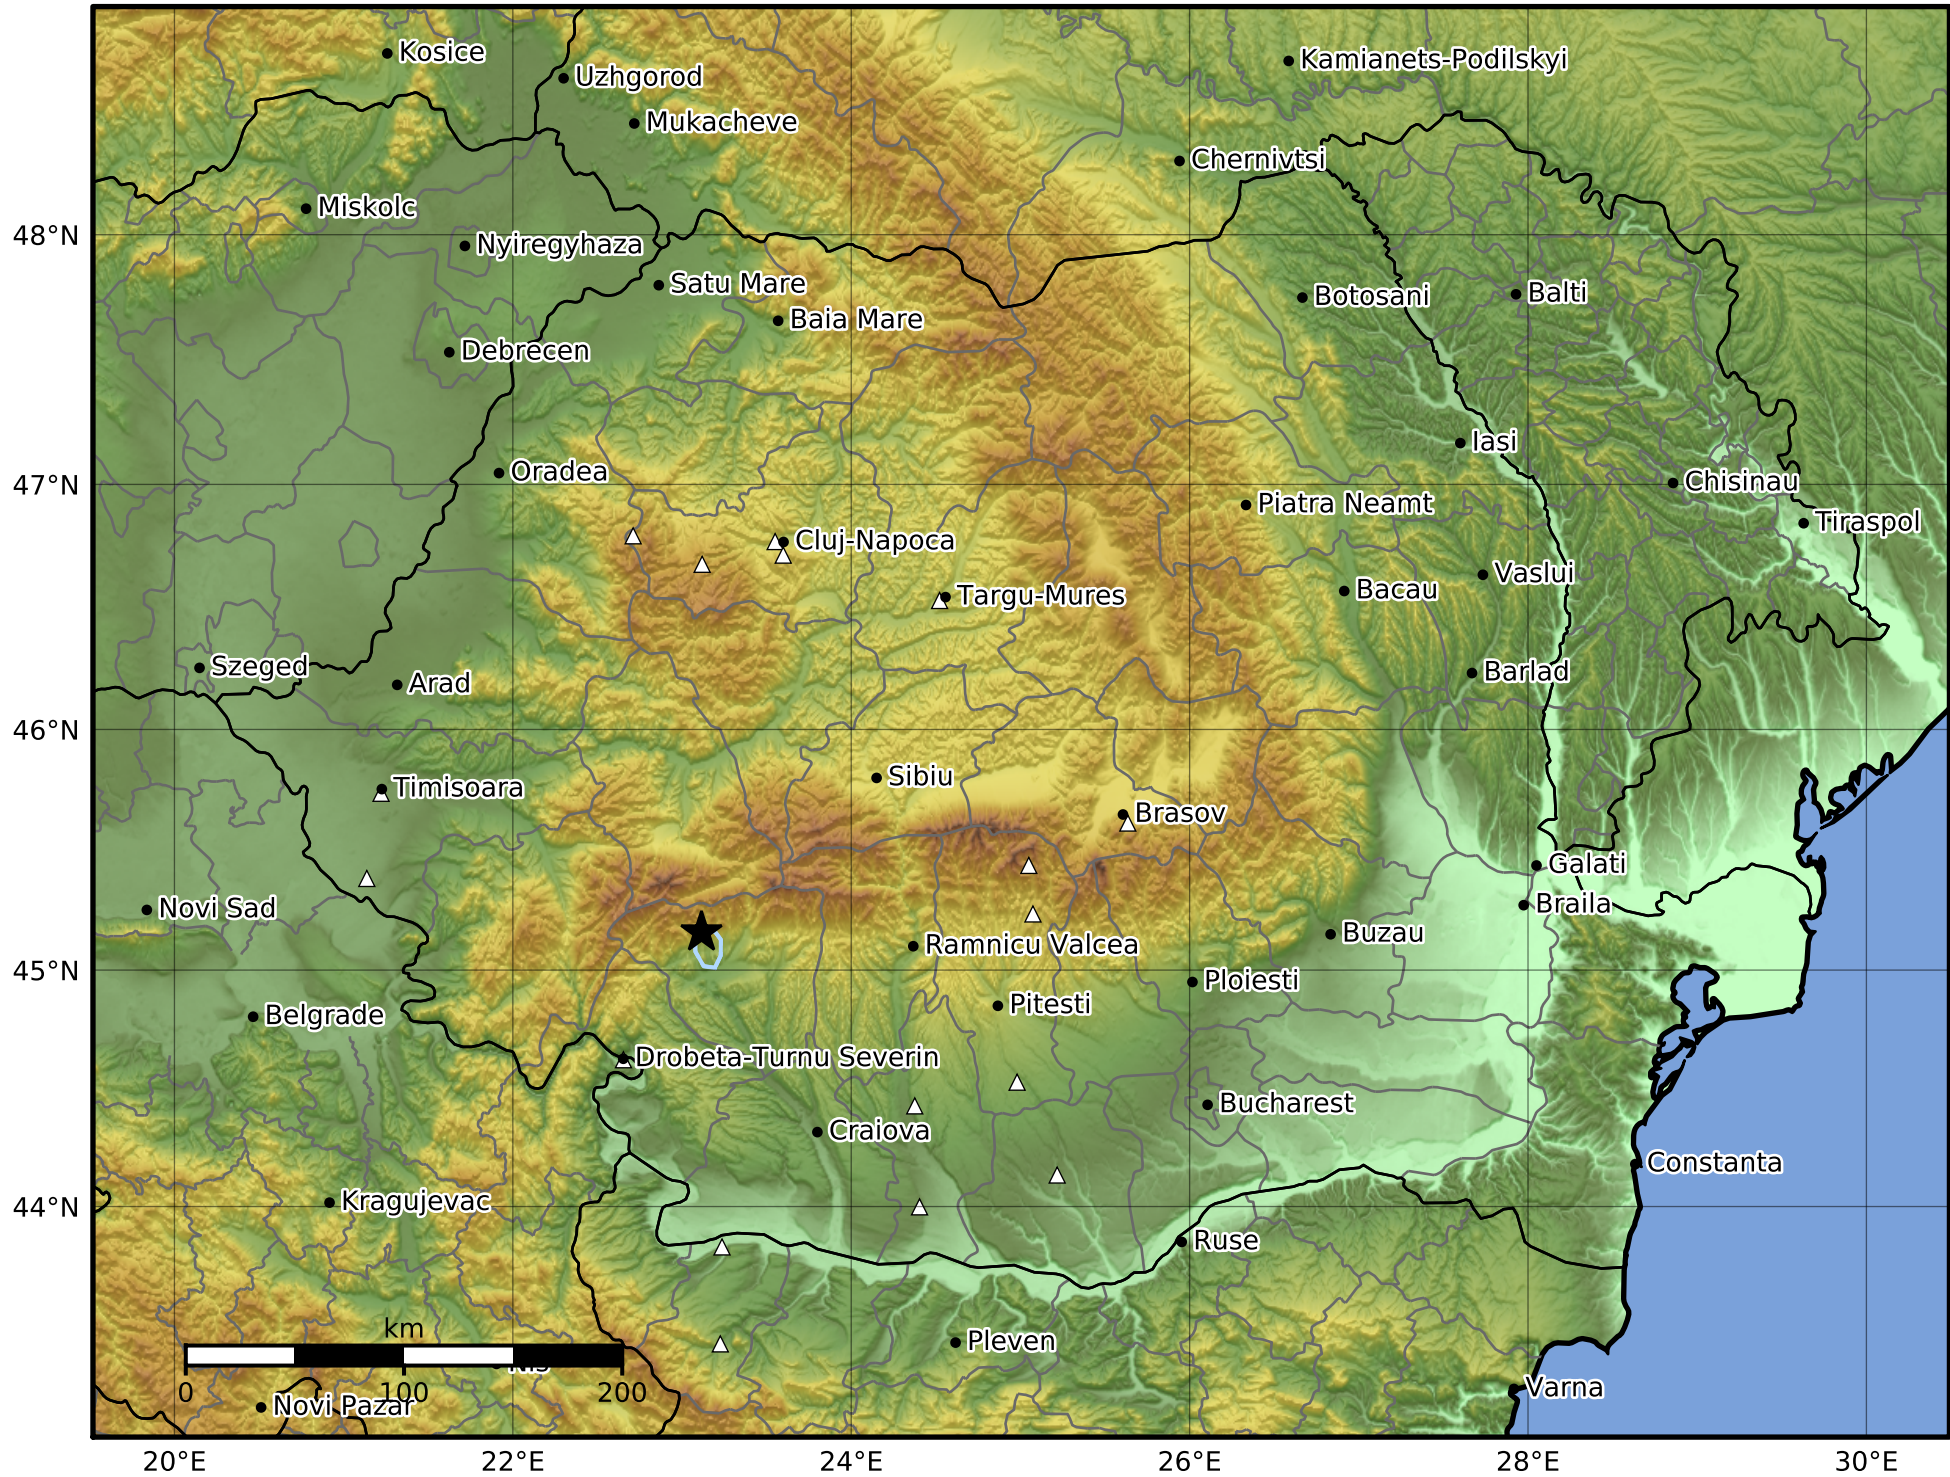

1.0 Second Peak Spectral Acceleration Map  
 INFP ShakeMap: Oltenia - Gorj  
 Nov 10, 2023 17:48:21 UTC M4.2 N45.16 E23.11 Depth: 13.0km  
 ID:2023111017482164

Scale based on Worden et al. (2012)

Version 1: Processed 2023-11-10T18:58:45Z

△ Seismic Instrument      ○ Macroseismic Observation      ★ Epicenter