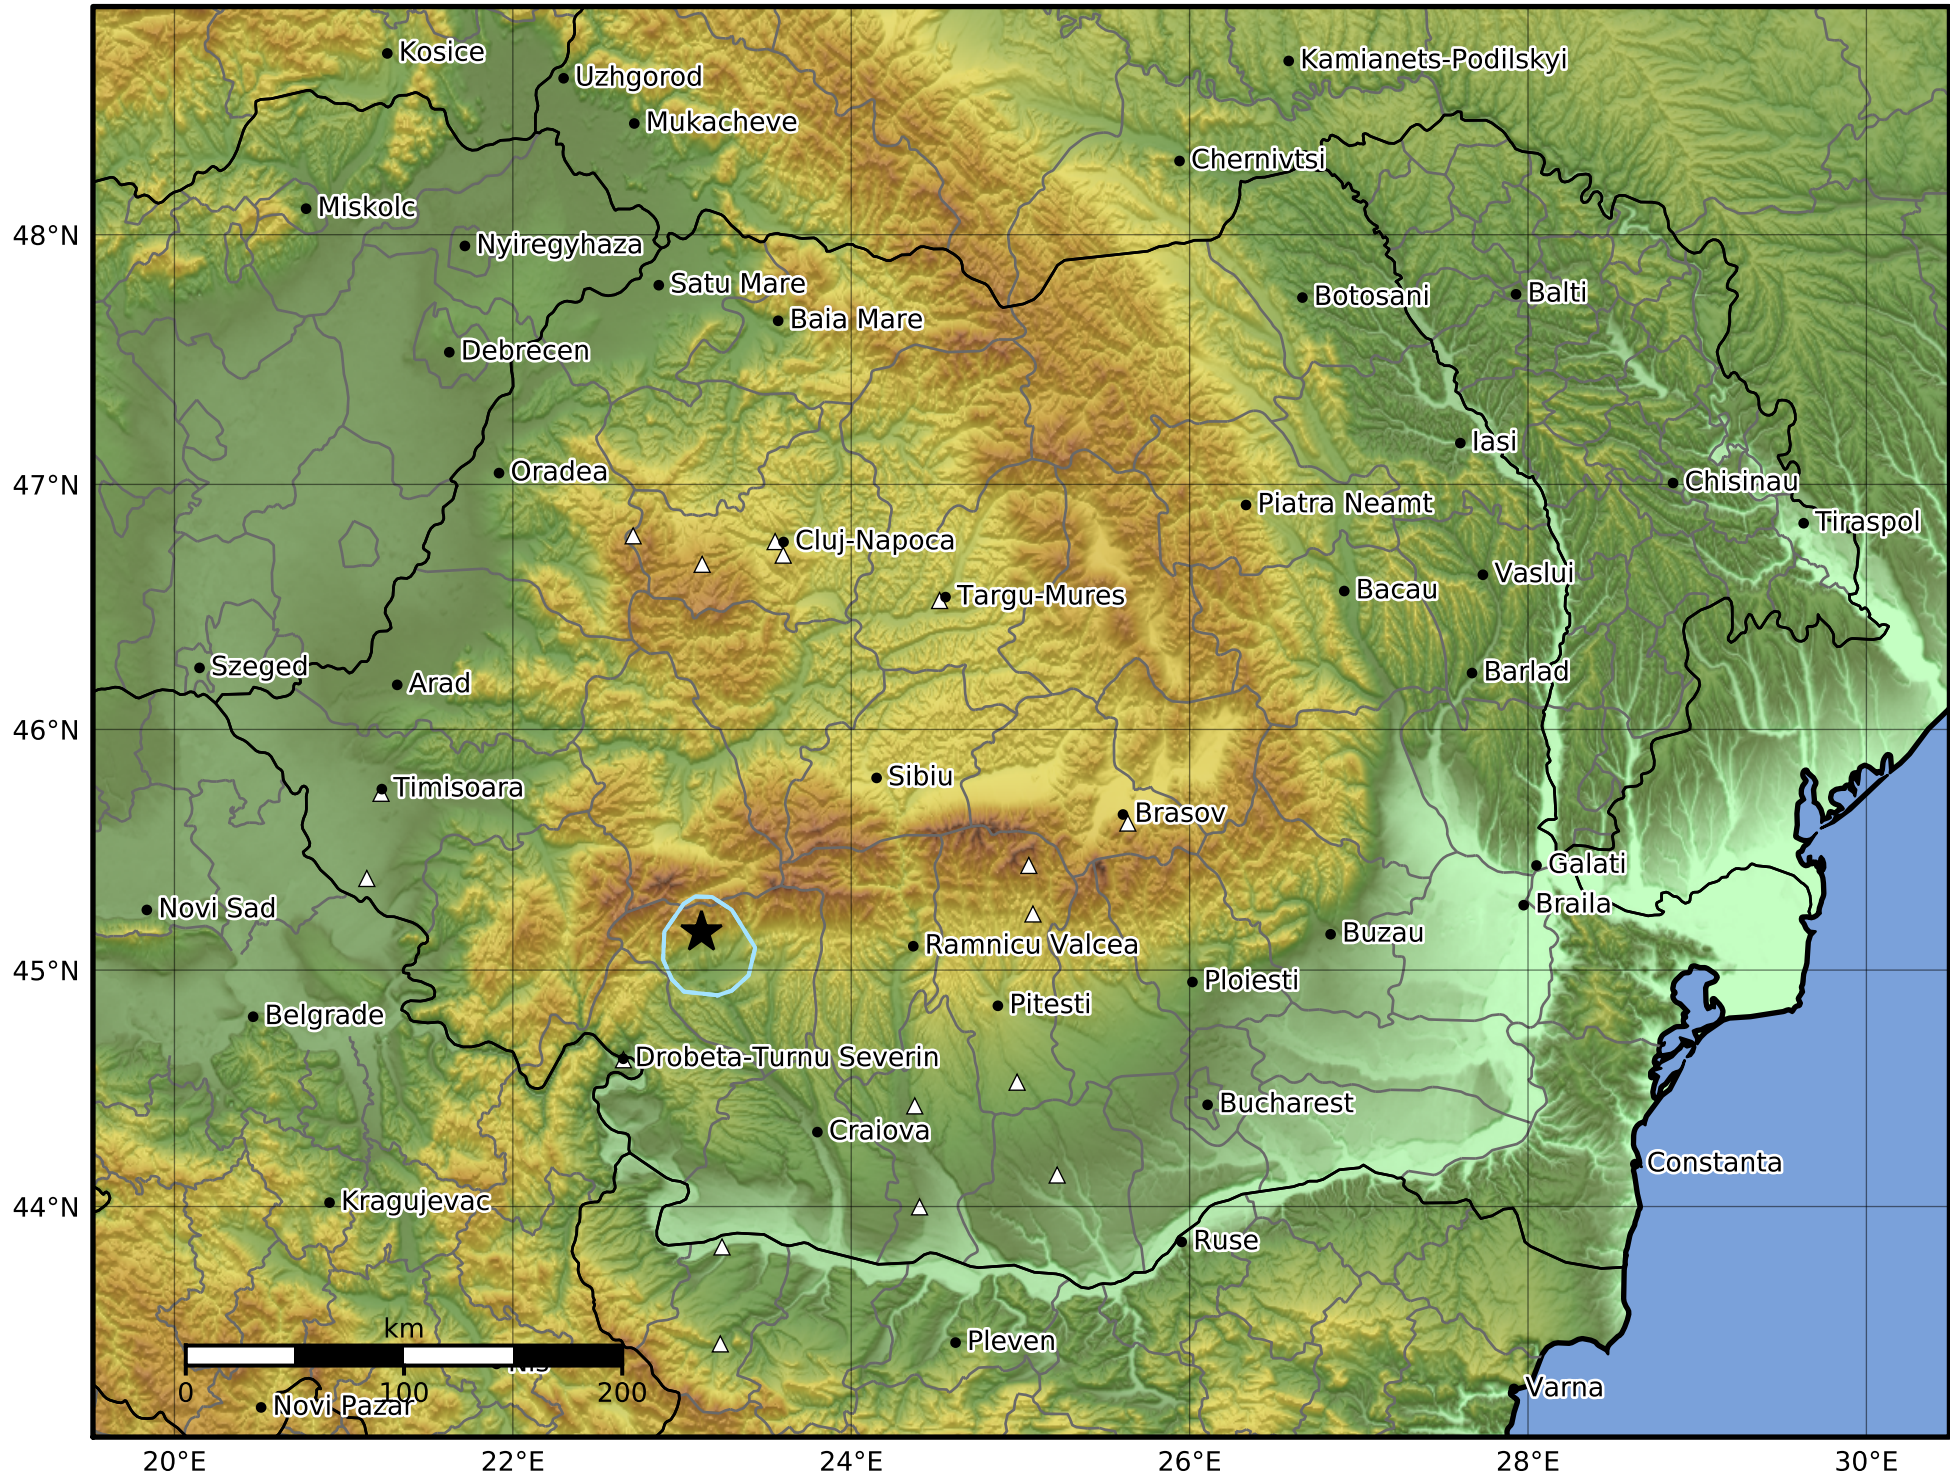

3.0 Second Peak Spectral Acceleration Map
 INFP ShakeMap: Oltenia - Gorj
 Nov 10, 2023 17:48:21 UTC M4.2 N45.16 E23.11 Depth: 13.0km
 ID:2023111017482164

Scale based on Worden et al. (2012)

Version 1: Processed 2023-11-10T18:58:45Z

△ Seismic Instrument ○ Macroseismic Observation ★ Epicenter