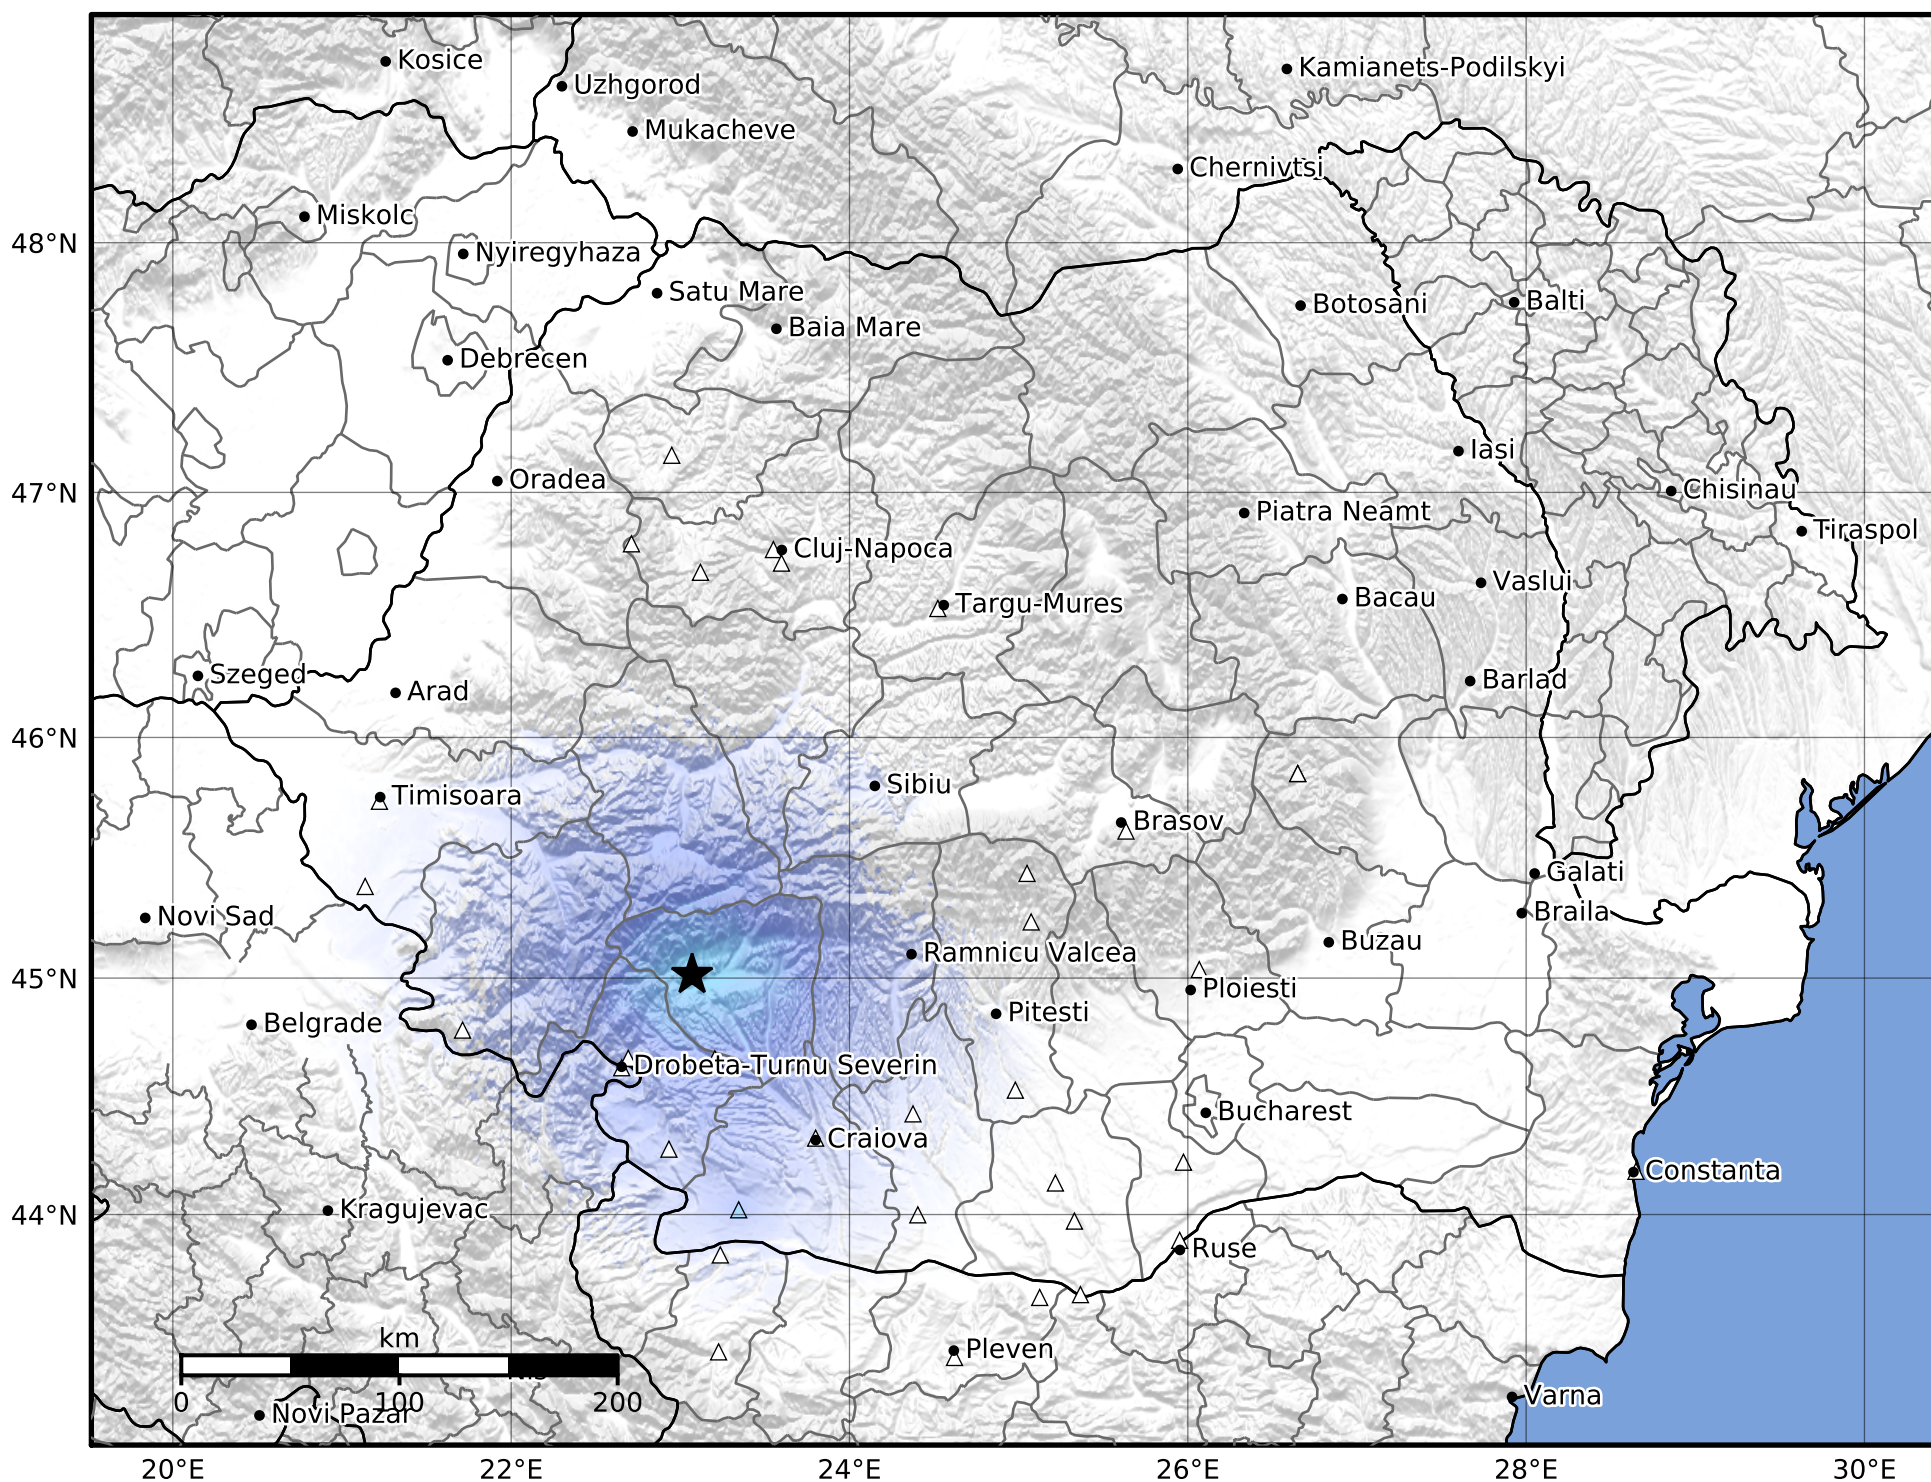

Macroseismic Intensity Map  
 INFP ShakeMap: Oltenia - Gorj  
 Nov 10, 2023 17:48:22 UTC M4.2 N45.01 E23.07 Depth: 30.0km  
 ID:2023111017482289

SHAKING	Not felt	Weak	Light	Moderate	Strong	Very strong	Severe	Violent	Extreme
DAMAGE	None	None	None	Very light	Light	Moderate	Moderate/heavy	Heavy	Very heavy
PGA(%g)	<0.05	0.3	2.76	6.2	11.5	21.5	40.1	74.7	>139
PGV(cm/s)	<0.02	0.13	1.41	4.65	9.64	20	41.4	85.8	>178
INTENSITY	<b>I</b>	<b>II-III</b>	<b>IV</b>	<b>V</b>	<b>VI</b>	<b>VII</b>	<b>VIII</b>	<b>IX</b>	<b>X+</b>

Scale based on Worden et al. (2012)

Version 1: Processed 2023-11-20T10:12:28Z

△ Seismic Instrument      ○ Macroseismic Observation      ★ Epicenter