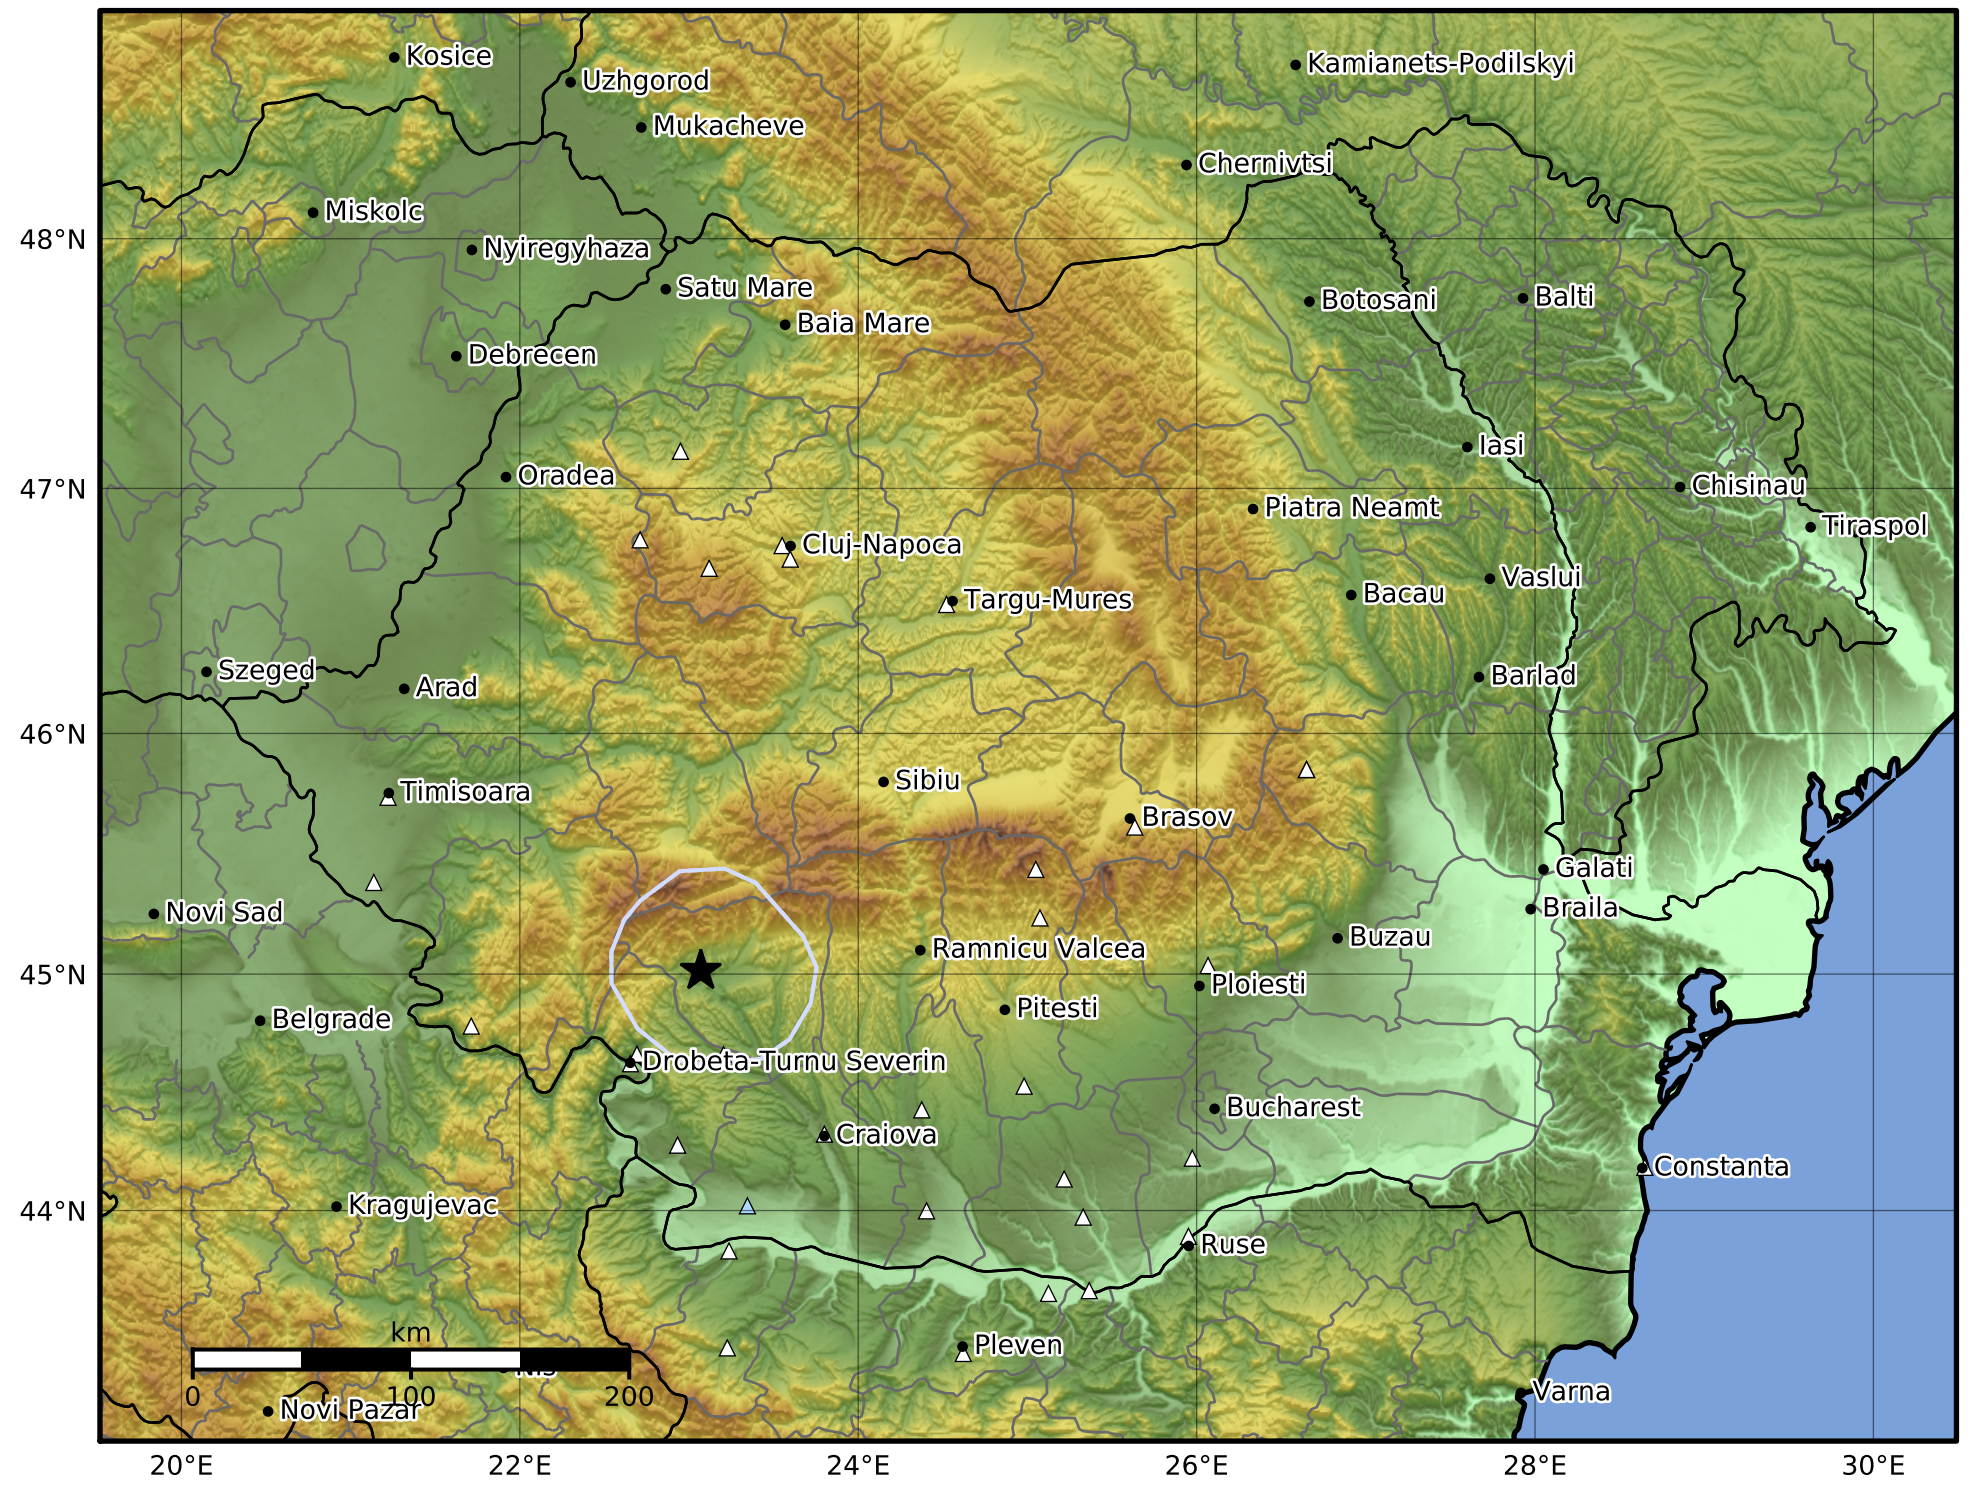

Peak Ground Acceleration Map
 INFP ShakeMap: Oltenia - Gorj
 Nov 10, 2023 17:48:22 UTC M4.2 N45.01 E23.07 Depth: 30.0km
 ID:2023111017482289

Scale based on Worden et al. (2012)

Version 1: Processed 2023-11-20T10:12:28Z

△ Seismic Instrument ○ Macroseismic Observation ★ Epicenter