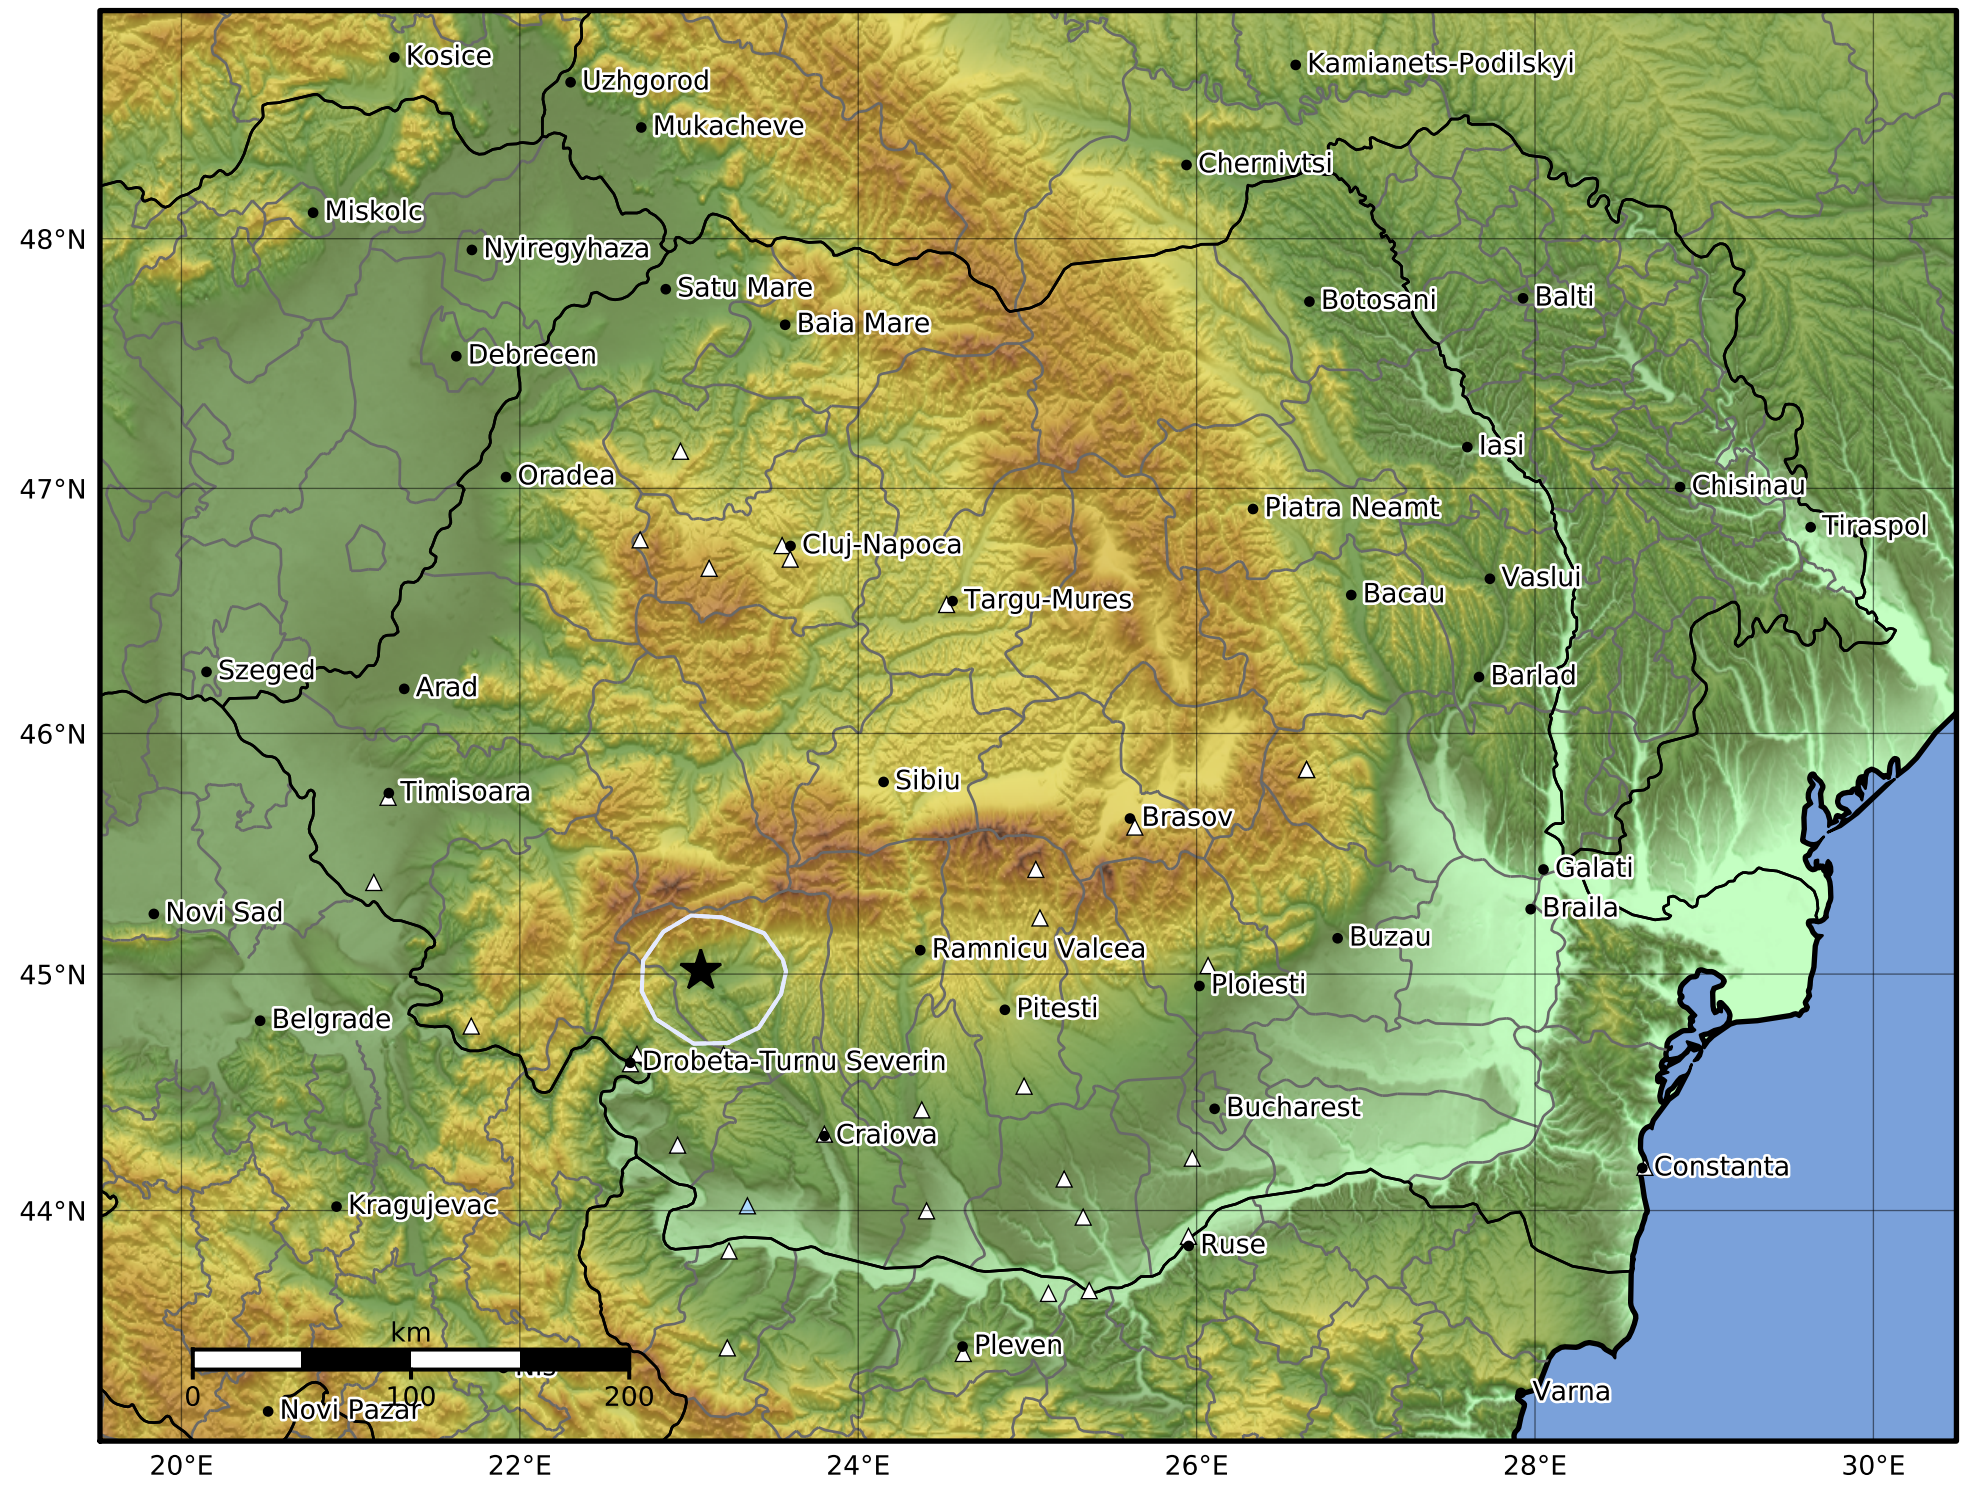

Peak Ground Velocity Map
 INFP ShakeMap: Oltenia - Gorj
 Nov 10, 2023 17:48:22 UTC M4.2 N45.01 E23.07 Depth: 30.0km
 ID:2023111017482289

Scale based on Worden et al. (2012)

Version 1: Processed 2023-11-20T10:12:28Z

△ Seismic Instrument ○ Macroseismic Observation ★ Epicenter