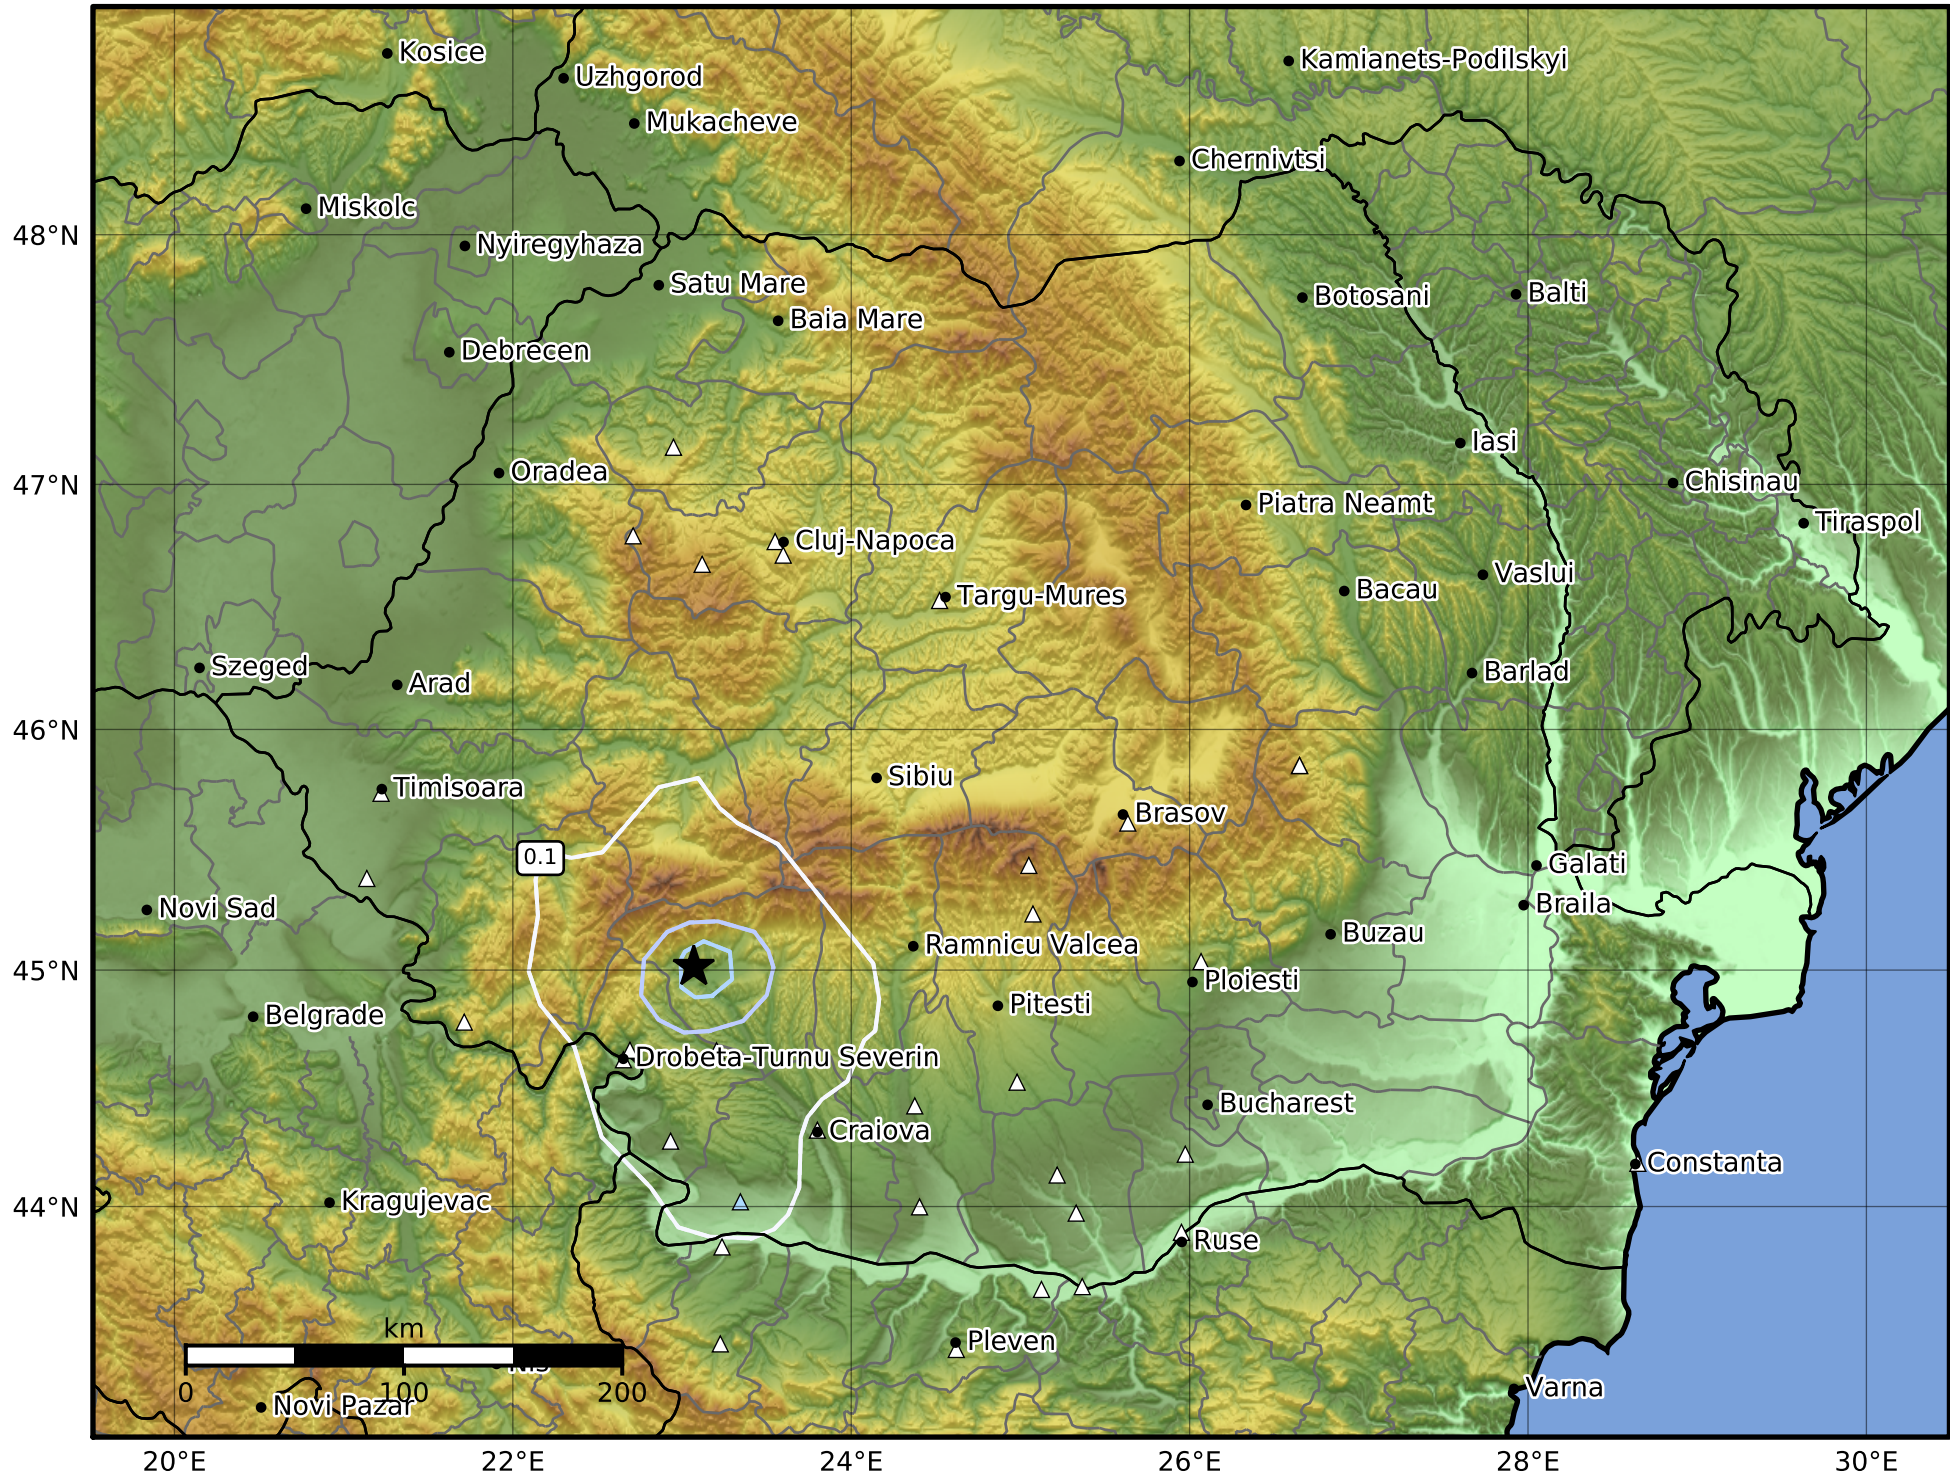

0.3 Second Peak Spectral Acceleration Map  
 INFP ShakeMap: Oltenia - Gorj  
 Nov 10, 2023 17:48:22 UTC M4.2 N45.01 E23.07 Depth: 30.0km  
 ID:2023111017482289

SA(0.3) (%g)	0.1	0.3	0.5	0.7	1	3	5	7	10	30	50	70
--------------	-----	-----	-----	-----	---	---	---	---	----	----	----	----

Scale based on Worden et al. (2012)

Version 1: Processed 2023-11-20T10:12:28Z

△ Seismic Instrument      ○ Macroseismic Observation      ★ Epicenter