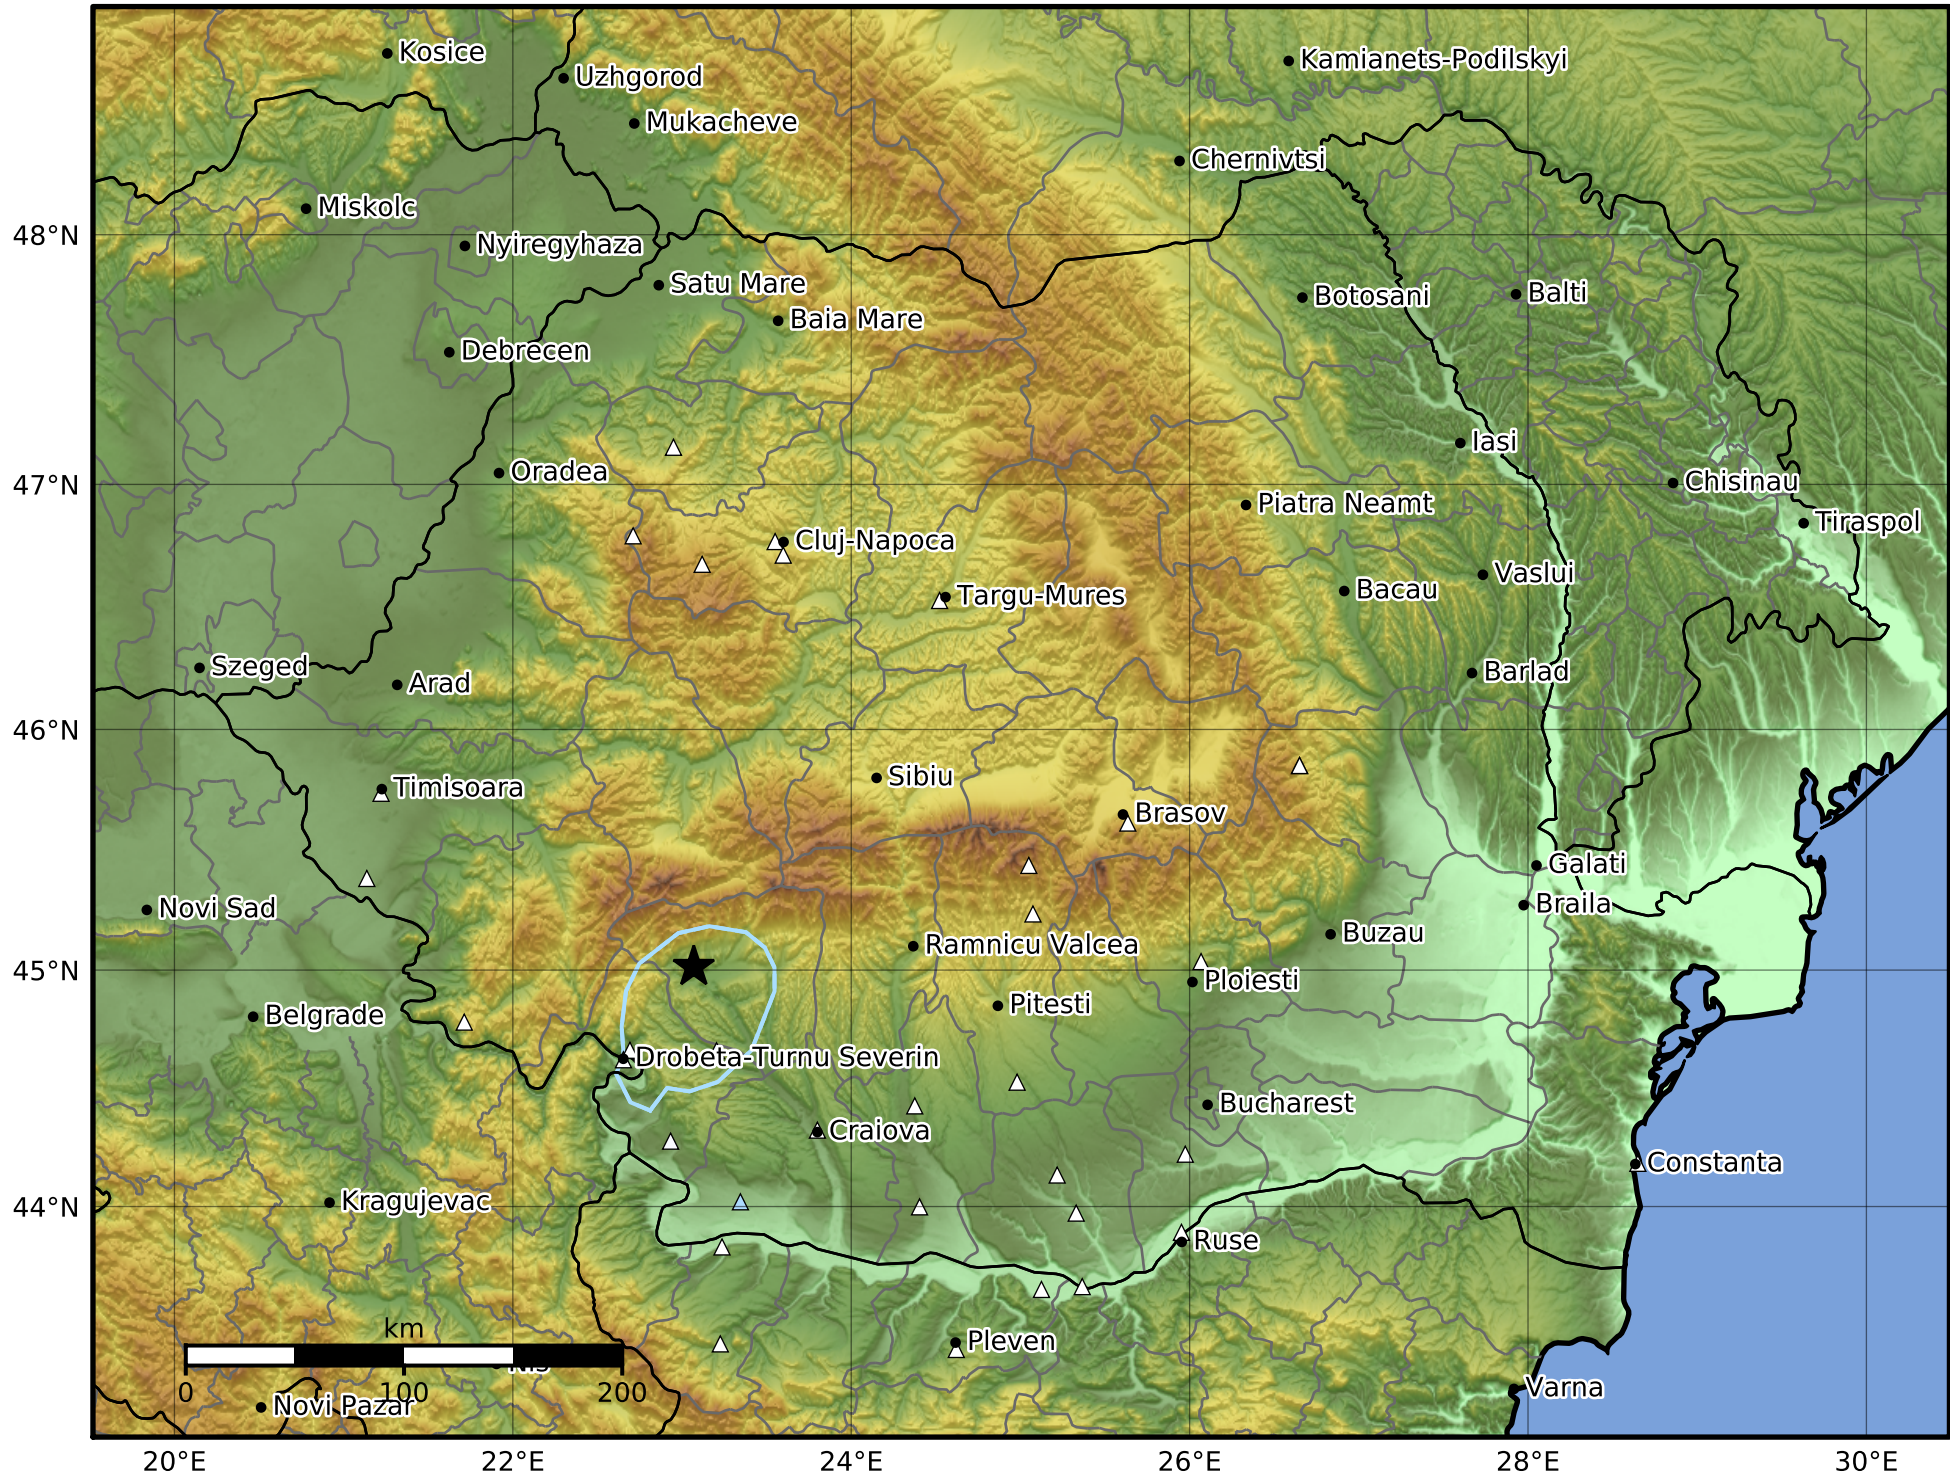

3.0 Second Peak Spectral Acceleration Map
 INFP ShakeMap: Oltenia - Gorj
 Nov 10, 2023 17:48:22 UTC M4.2 N45.01 E23.07 Depth: 30.0km
 ID:2023111017482289

Scale based on Worden et al. (2012)

Version 1: Processed 2023-11-20T10:12:28Z

△ Seismic Instrument ○ Macroseismic Observation ★ Epicenter