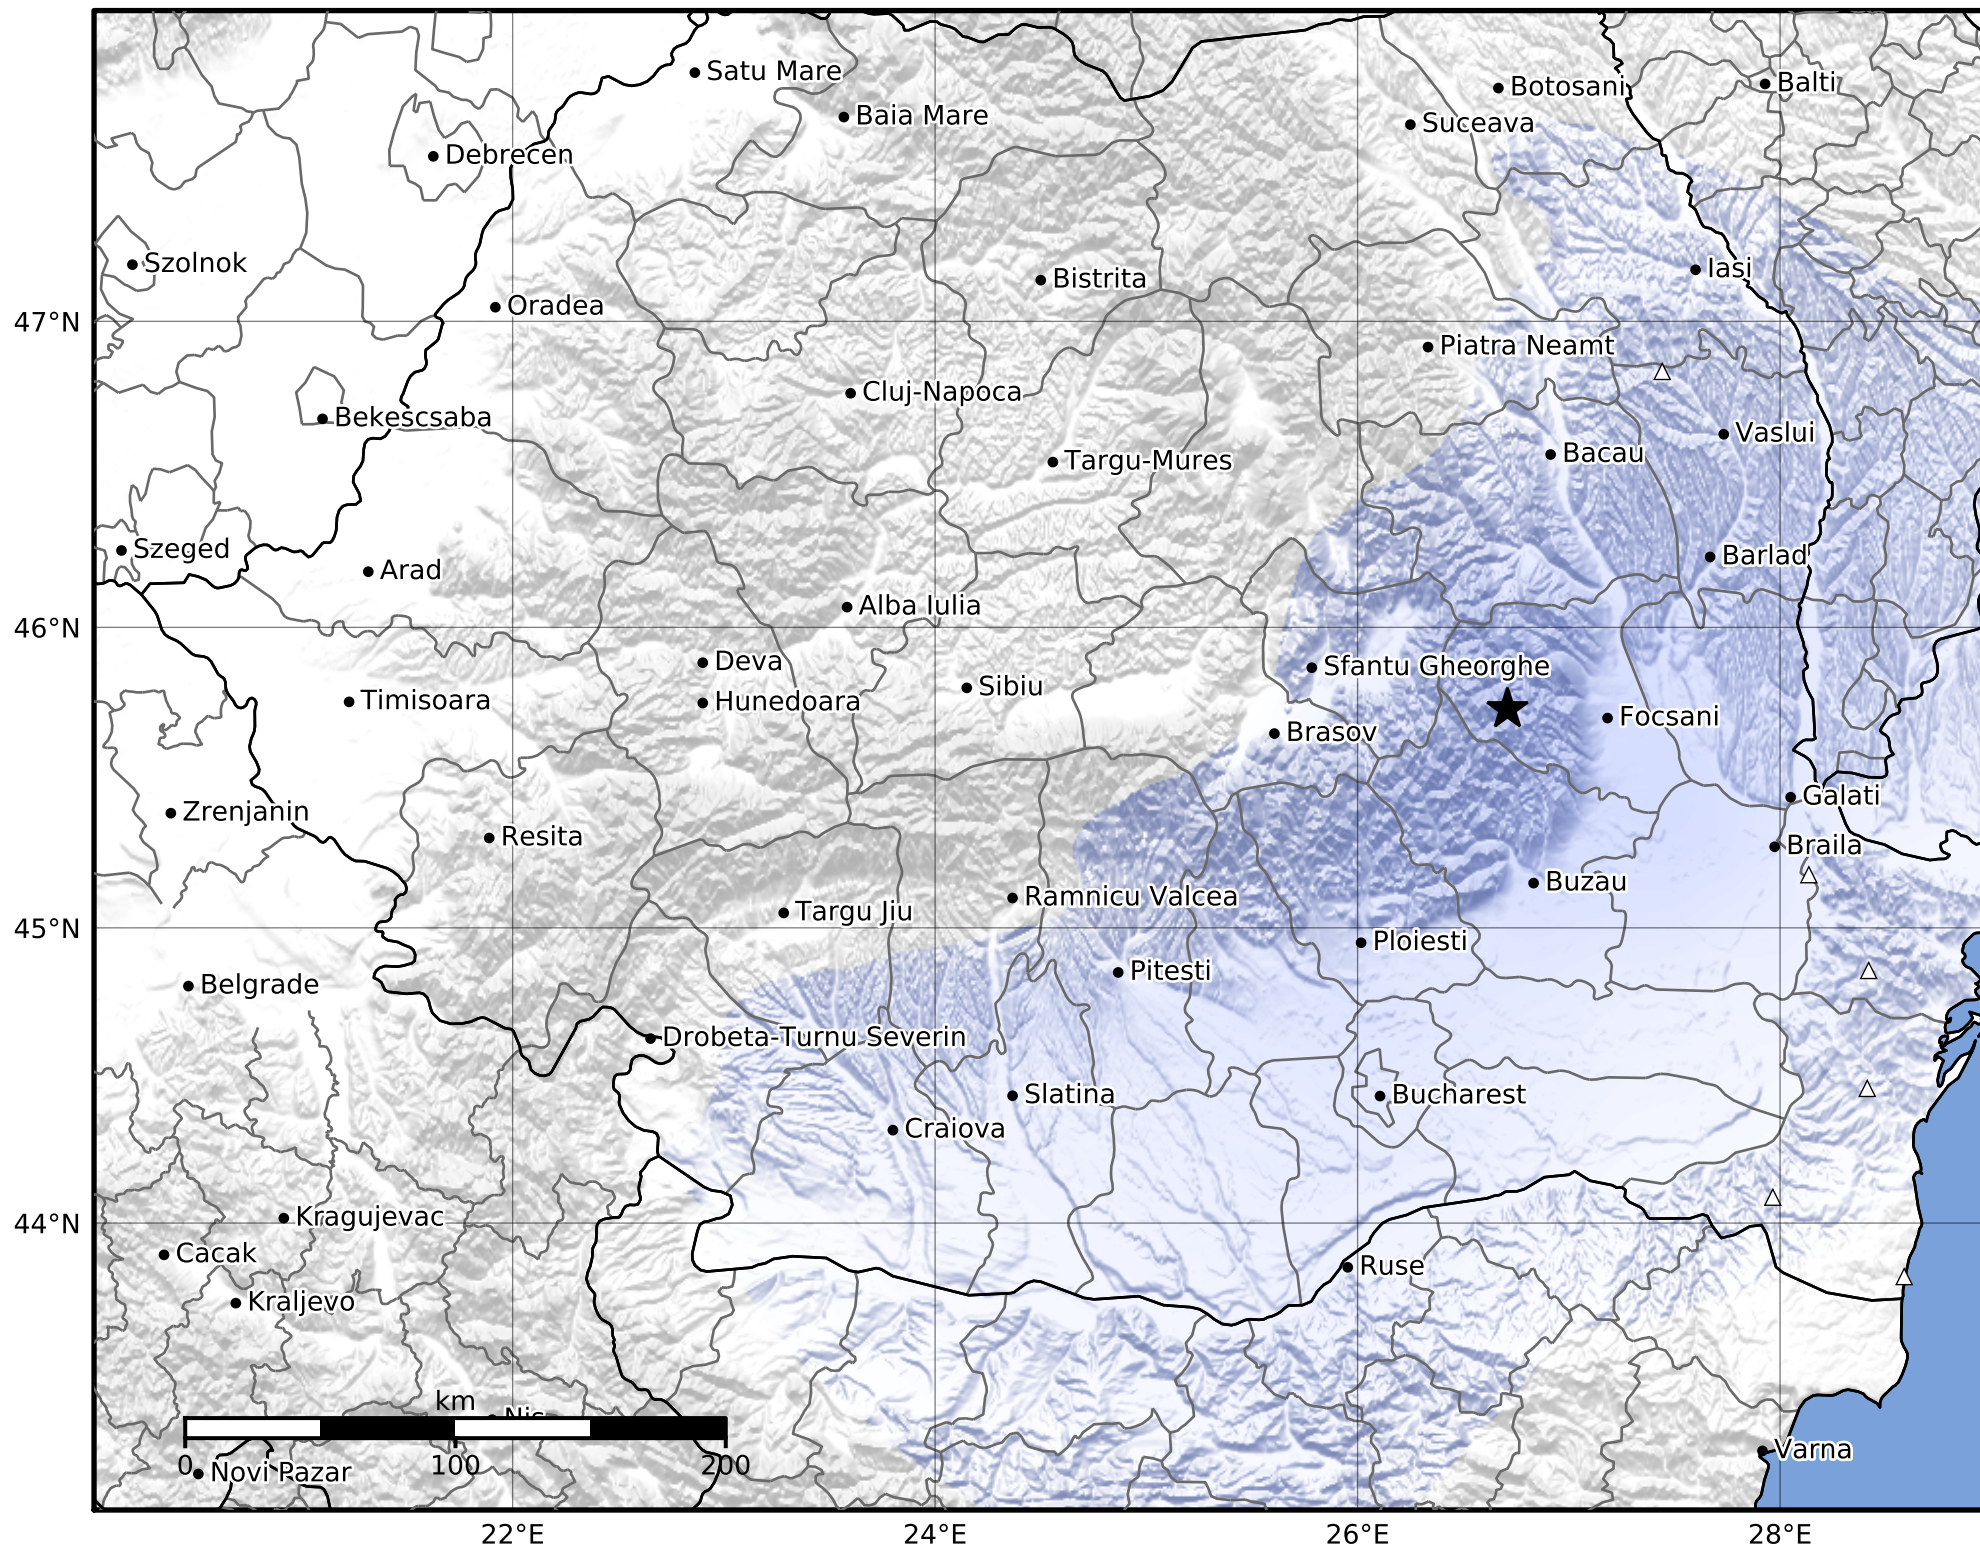

Macroseismic Intensity Map
 INFP ShakeMap: Zona seismica Vrancea - Vrancea
 Nov 13, 2023 05:19:28 UTC M3.3 N45.73 E26.71 Depth: 79.0km
 ID:2023111305192801

SHAKING	Not felt	Weak	Light	Moderate	Strong	Very strong	Severe	Violent	Extreme
DAMAGE	None	None	None	Very light	Light	Moderate	Moderate/heavy	Heavy	Very heavy
PGA(%g)	<0.05	0.3	2.76	6.2	11.5	21.5	40.1	74.7	>139
PGV(cm/s)	<0.02	0.13	1.41	4.65	9.64	20	41.4	85.8	>178
INTENSITY	I	II-III	IV	V	VI	VII	VIII	IX	X+

Scale based on Worden et al. (2012)

Version 1: Processed 2023-11-13T06:05:50Z

△ Seismic Instrument ○ Macroseismic Observation ★ Epicenter