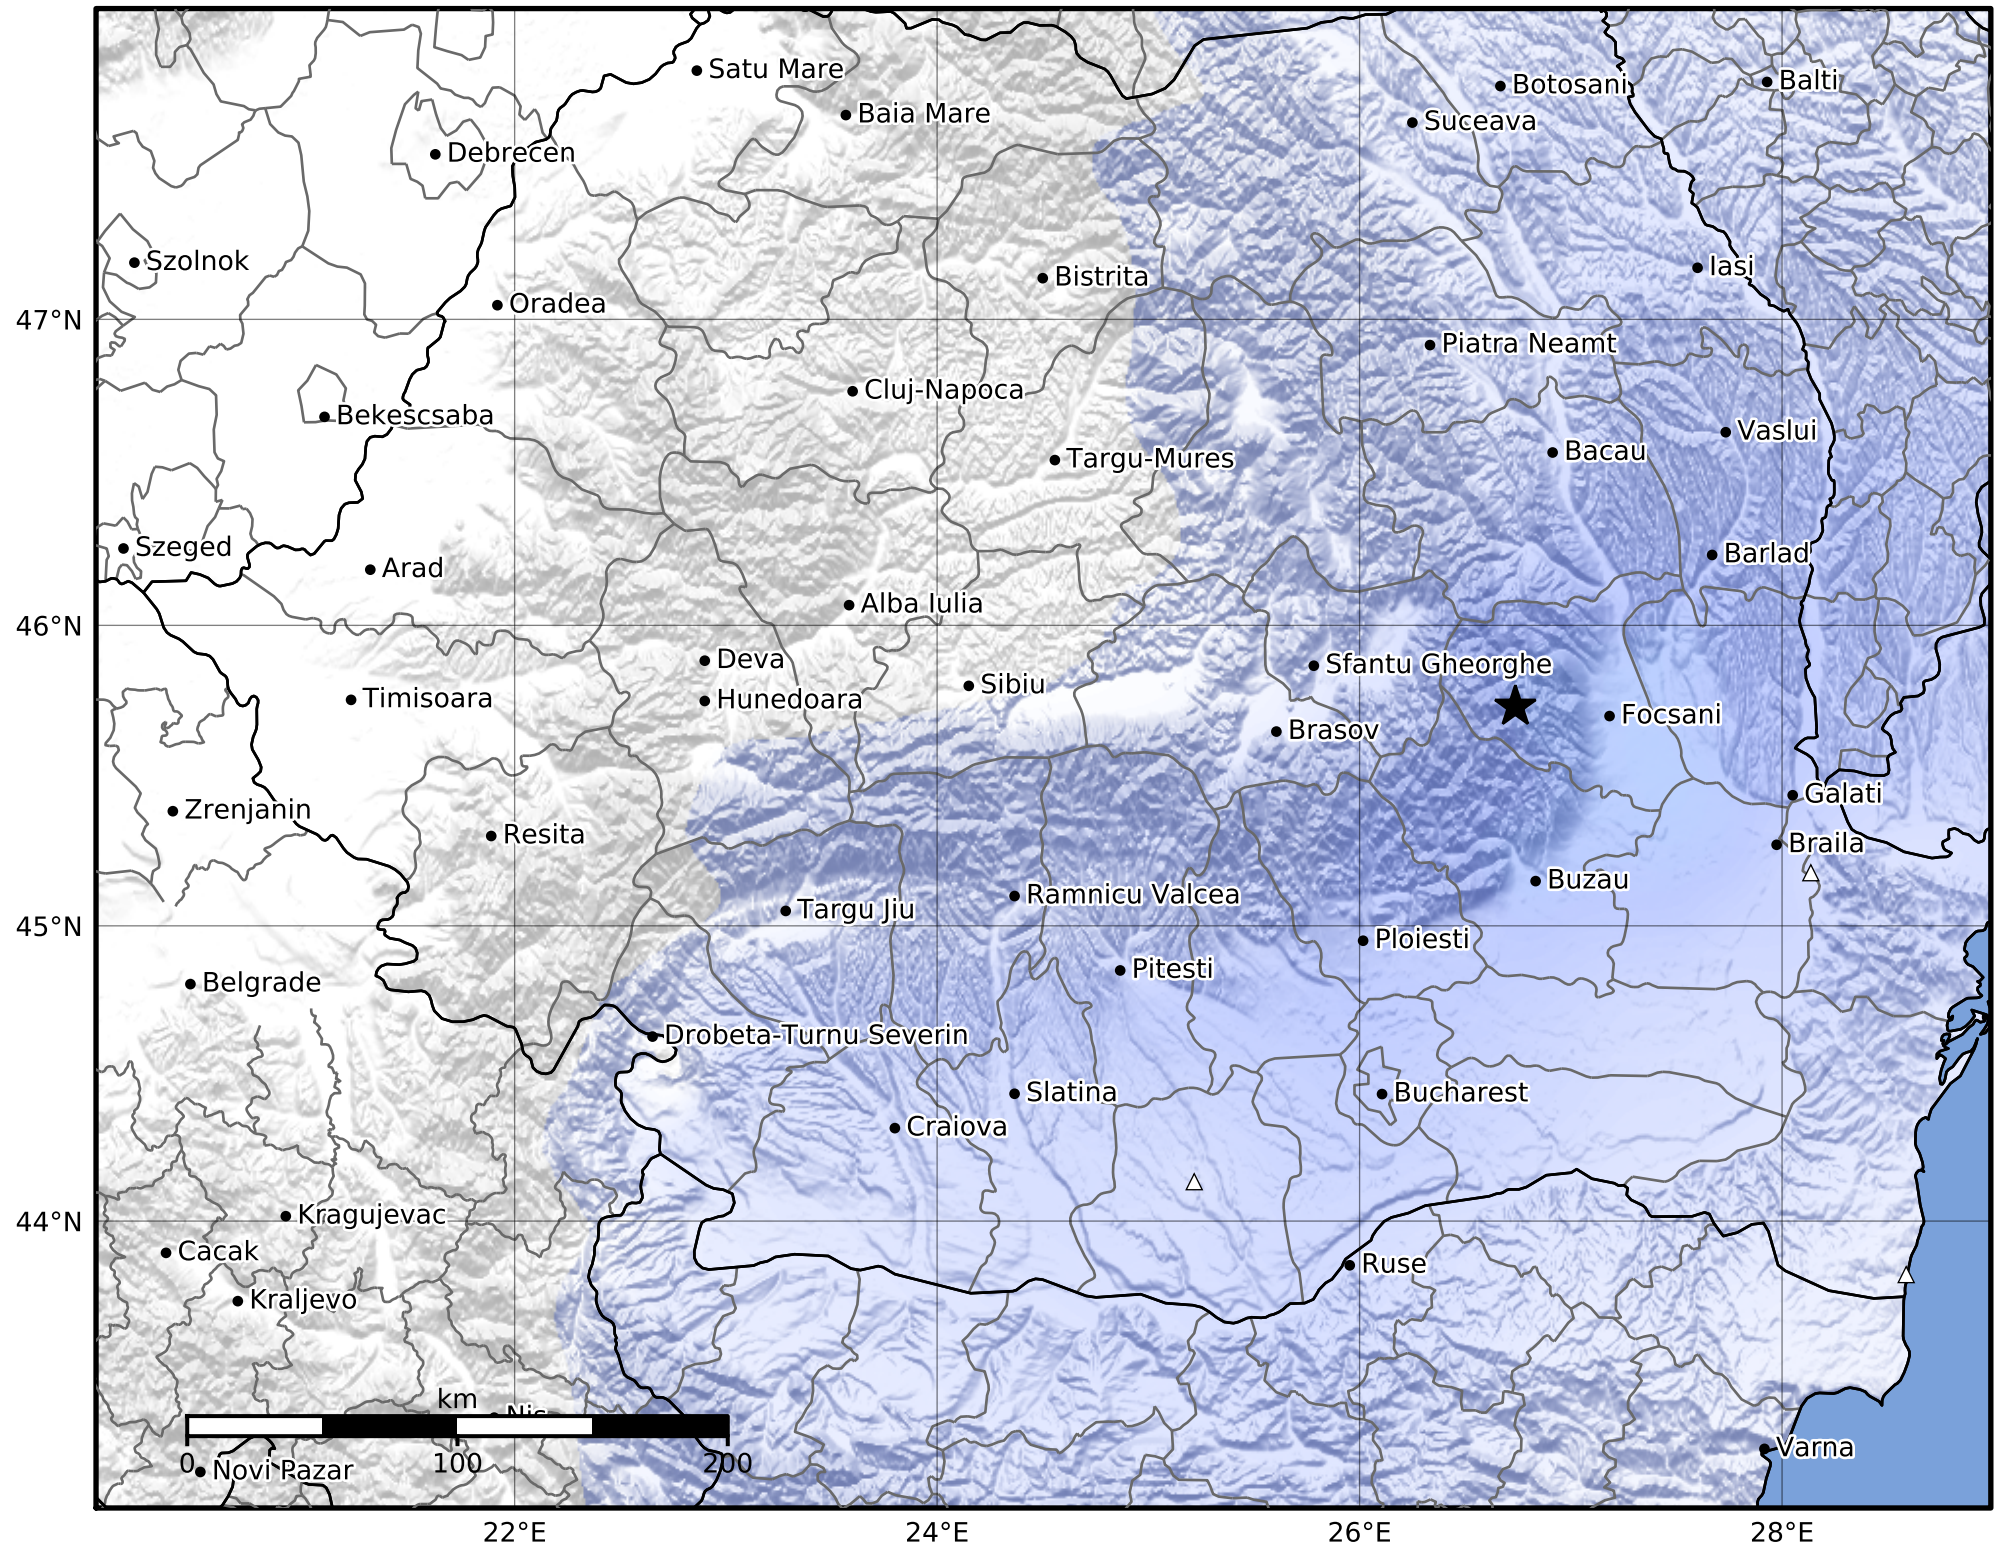

Macroseismic Intensity Map
 INFP ShakeMap: Zona seismică Vrancea - Vrancea
 Nov 14, 2023 09:03:04 UTC M3.7 N45.73 E26.74 Depth: 154.0km
 ID:2023111409030440

SHAKING	Not felt	Weak	Light	Moderate	Strong	Very strong	Severe	Violent	Extreme
DAMAGE	None	None	None	Very light	Light	Moderate	Moderate/heavy	Heavy	Very heavy
PGA(%g)	<0.05	0.3	2.76	6.2	11.5	21.5	40.1	74.7	>139
PGV(cm/s)	<0.02	0.13	1.41	4.65	9.64	20	41.4	85.8	>178
INTENSITY	I	II-III	IV	V	VI	VII	VIII	IX	X+

Scale based on Worden et al. (2012)

Version 1: Processed 2023-11-14T09:39:28Z

△ Seismic Instrument ○ Macroseismic Observation ★ Epicenter