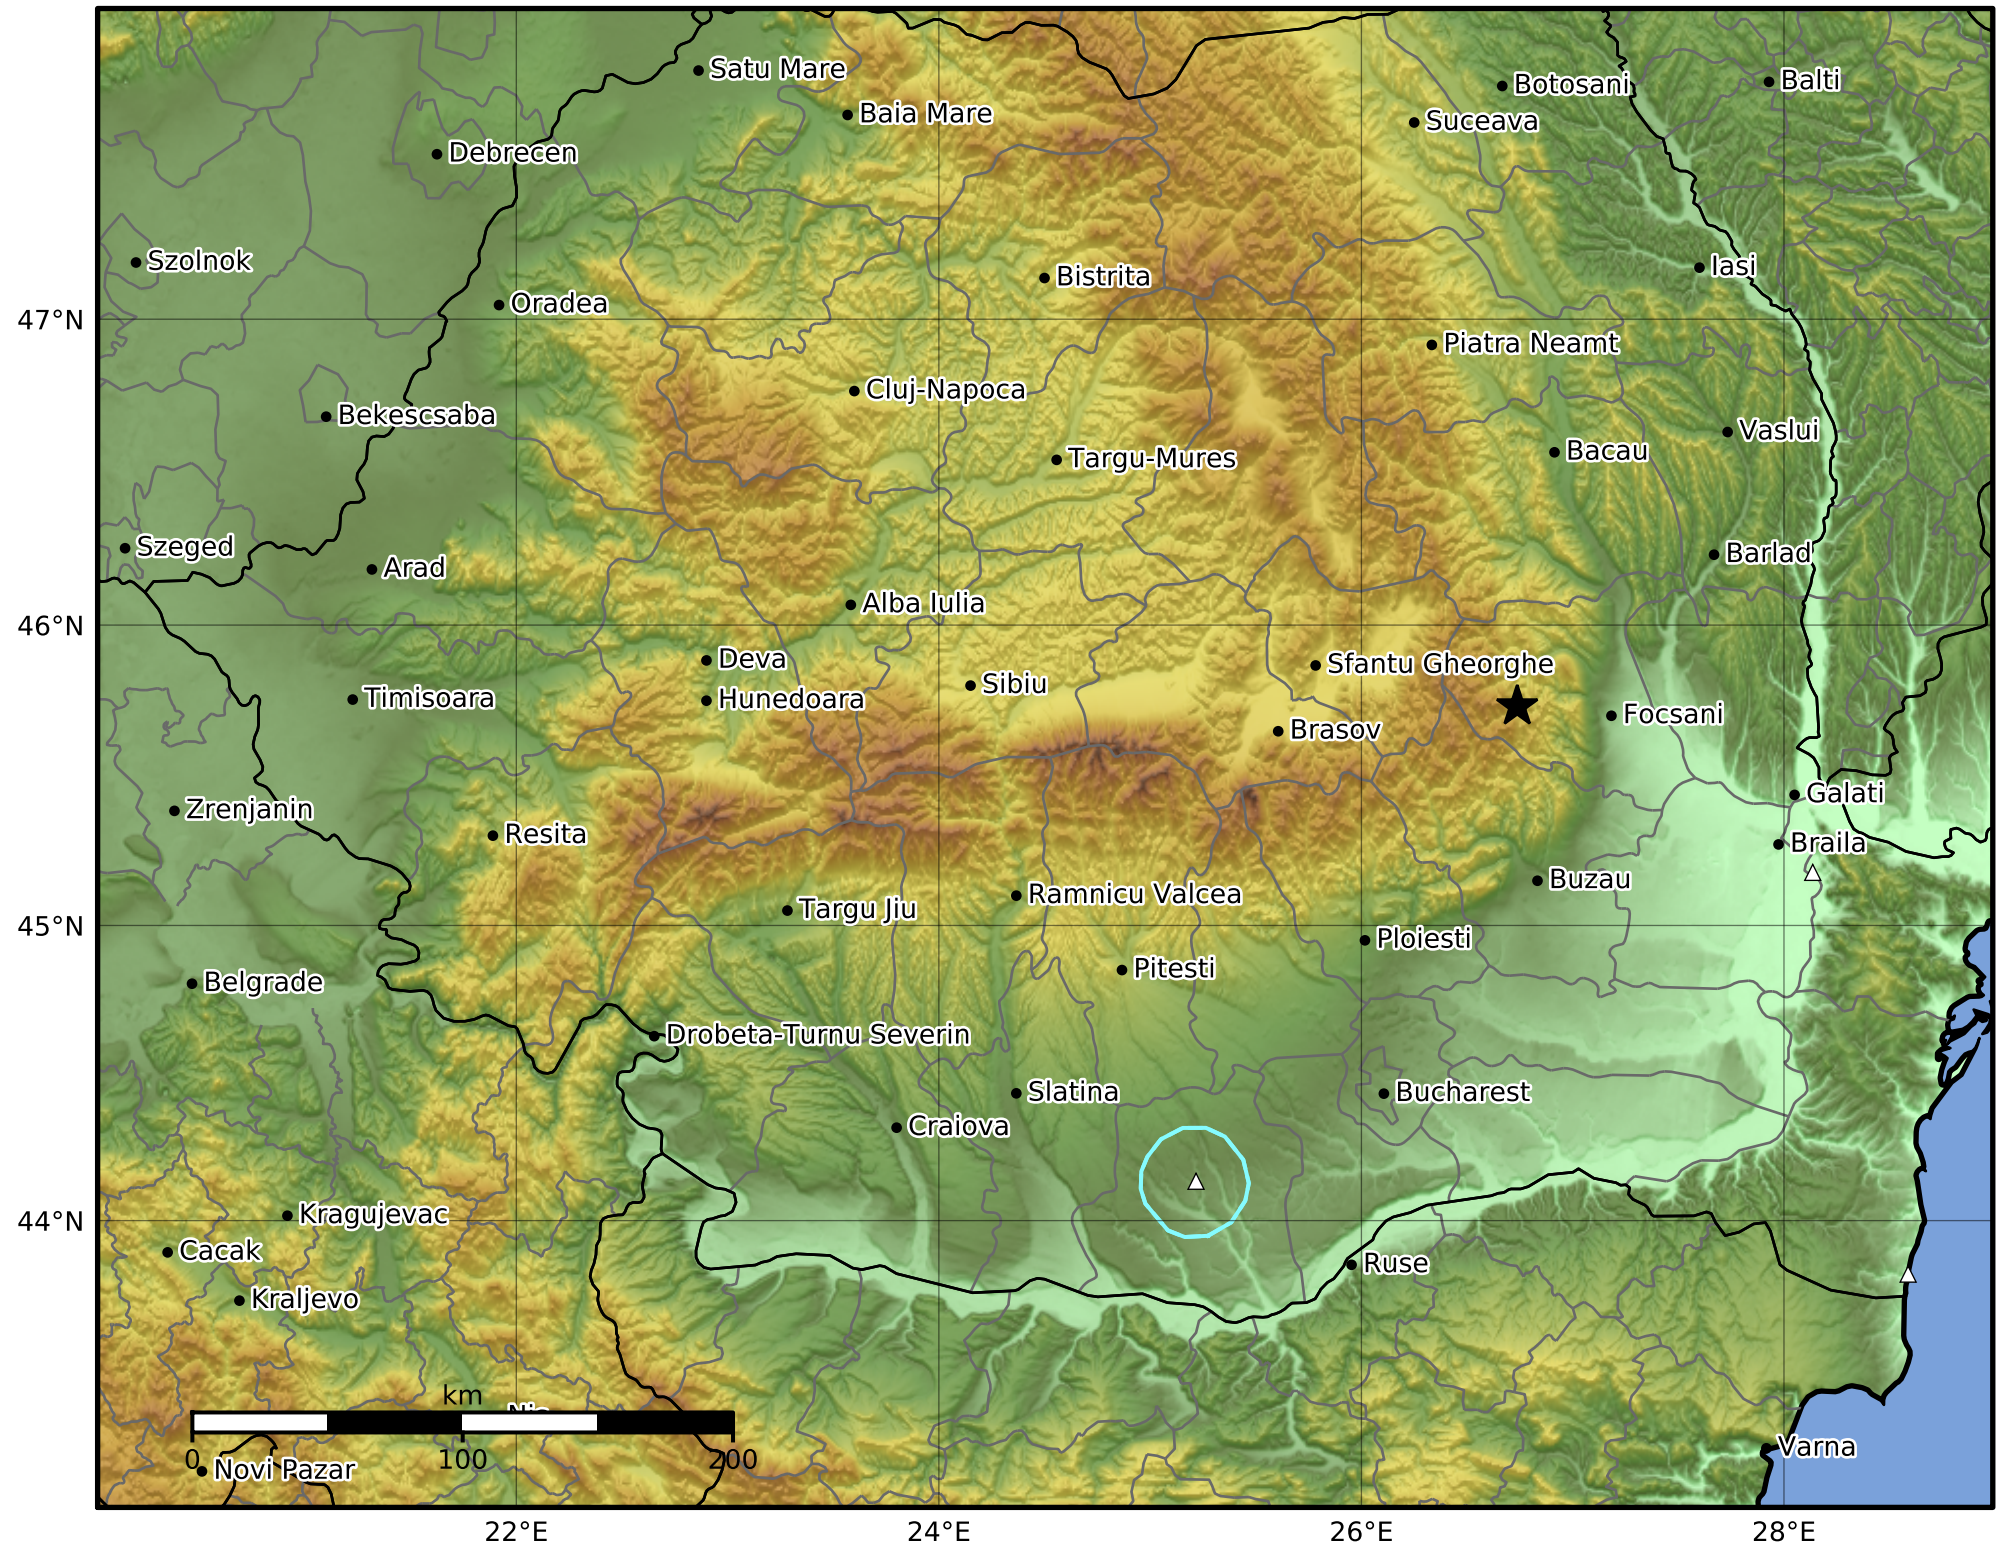

Peak Ground Velocity Map  
 INFP ShakeMap: Zona seismică Vrancea - Vrancea  
 Nov 14, 2023 09:03:04 UTC M3.7 N45.73 E26.74 Depth: 154.0km  
 ID:2023111409030440

Scale based on Worden et al. (2012)

Version 1: Processed 2023-11-14T09:39:28Z

△ Seismic Instrument      ○ Macro seismic Observation      ★ Epicenter