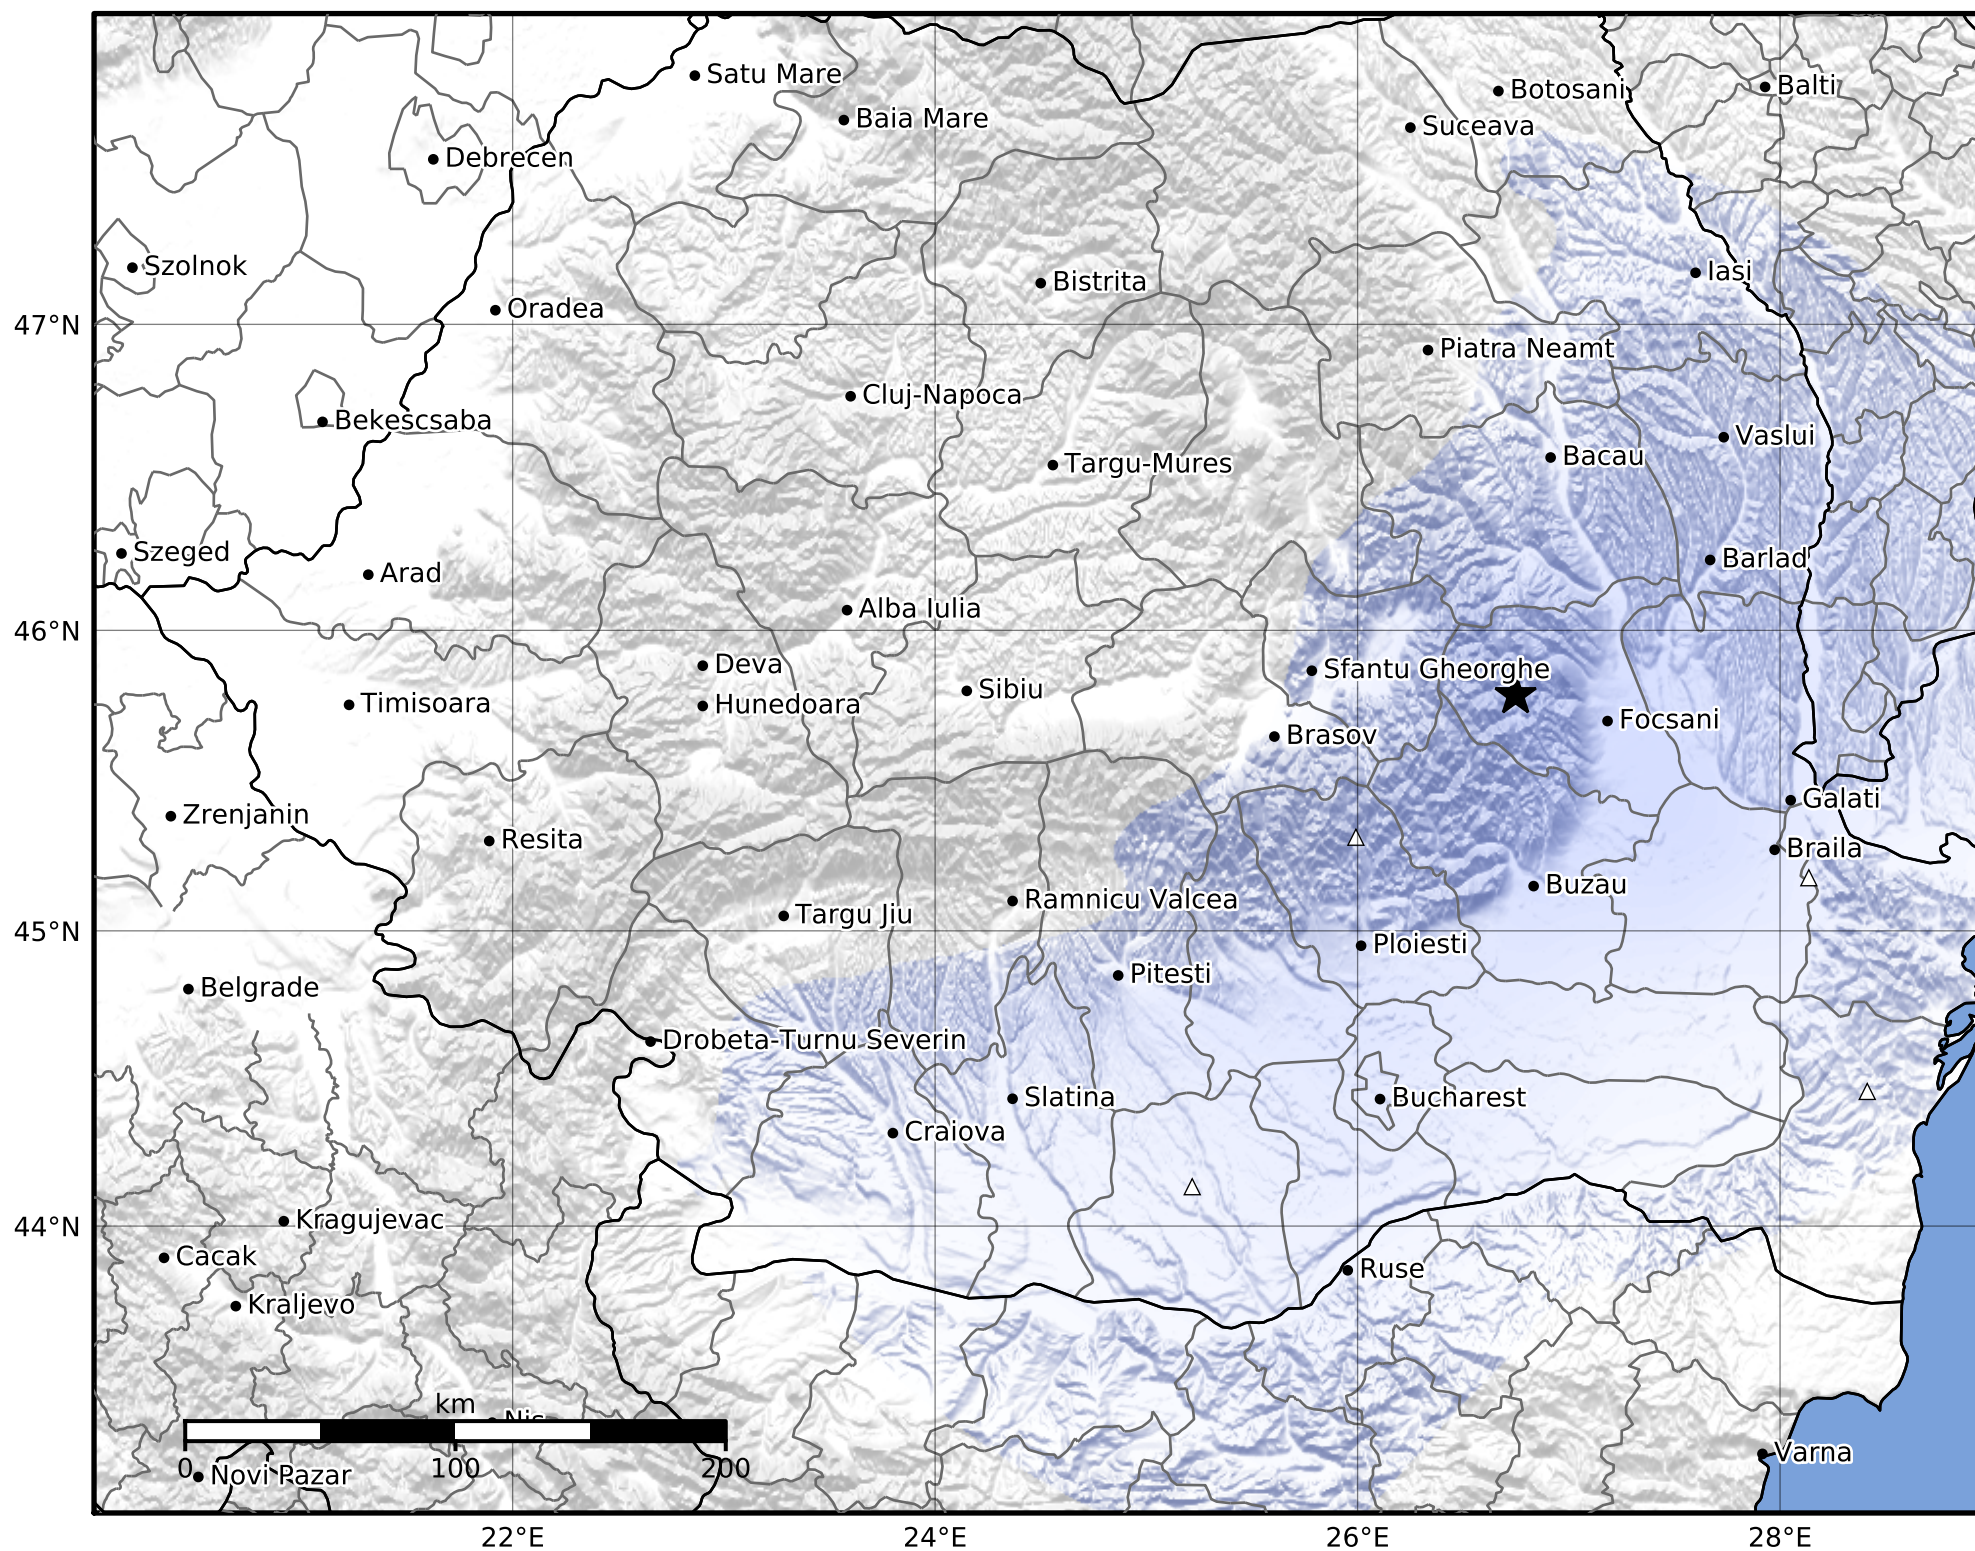

Macroseismic Intensity Map
 INFP ShakeMap: Zona seismică Vrancea - Vrancea
 Nov 22, 2023 01:55:00 UTC M3.4 N45.79 E26.75 Depth: 80.0km
 ID:2023112201550092

SHAKING	Not felt	Weak	Light	Moderate	Strong	Very strong	Severe	Violent	Extreme
DAMAGE	None	None	None	Very light	Light	Moderate	Moderate/heavy	Heavy	Very heavy
PGA(%g)	<0.05	0.3	2.76	6.2	11.5	21.5	40.1	74.7	>139
PGV(cm/s)	<0.02	0.13	1.41	4.65	9.64	20	41.4	85.8	>178
INTENSITY	I	II-III	IV	V	VI	VII	VIII	IX	X+

Scale based on Worden et al. (2012)

Version 1: Processed 2023-11-22T02:37:40Z

△ Seismic Instrument

○ Macroseismic Observation

★ Epicenter