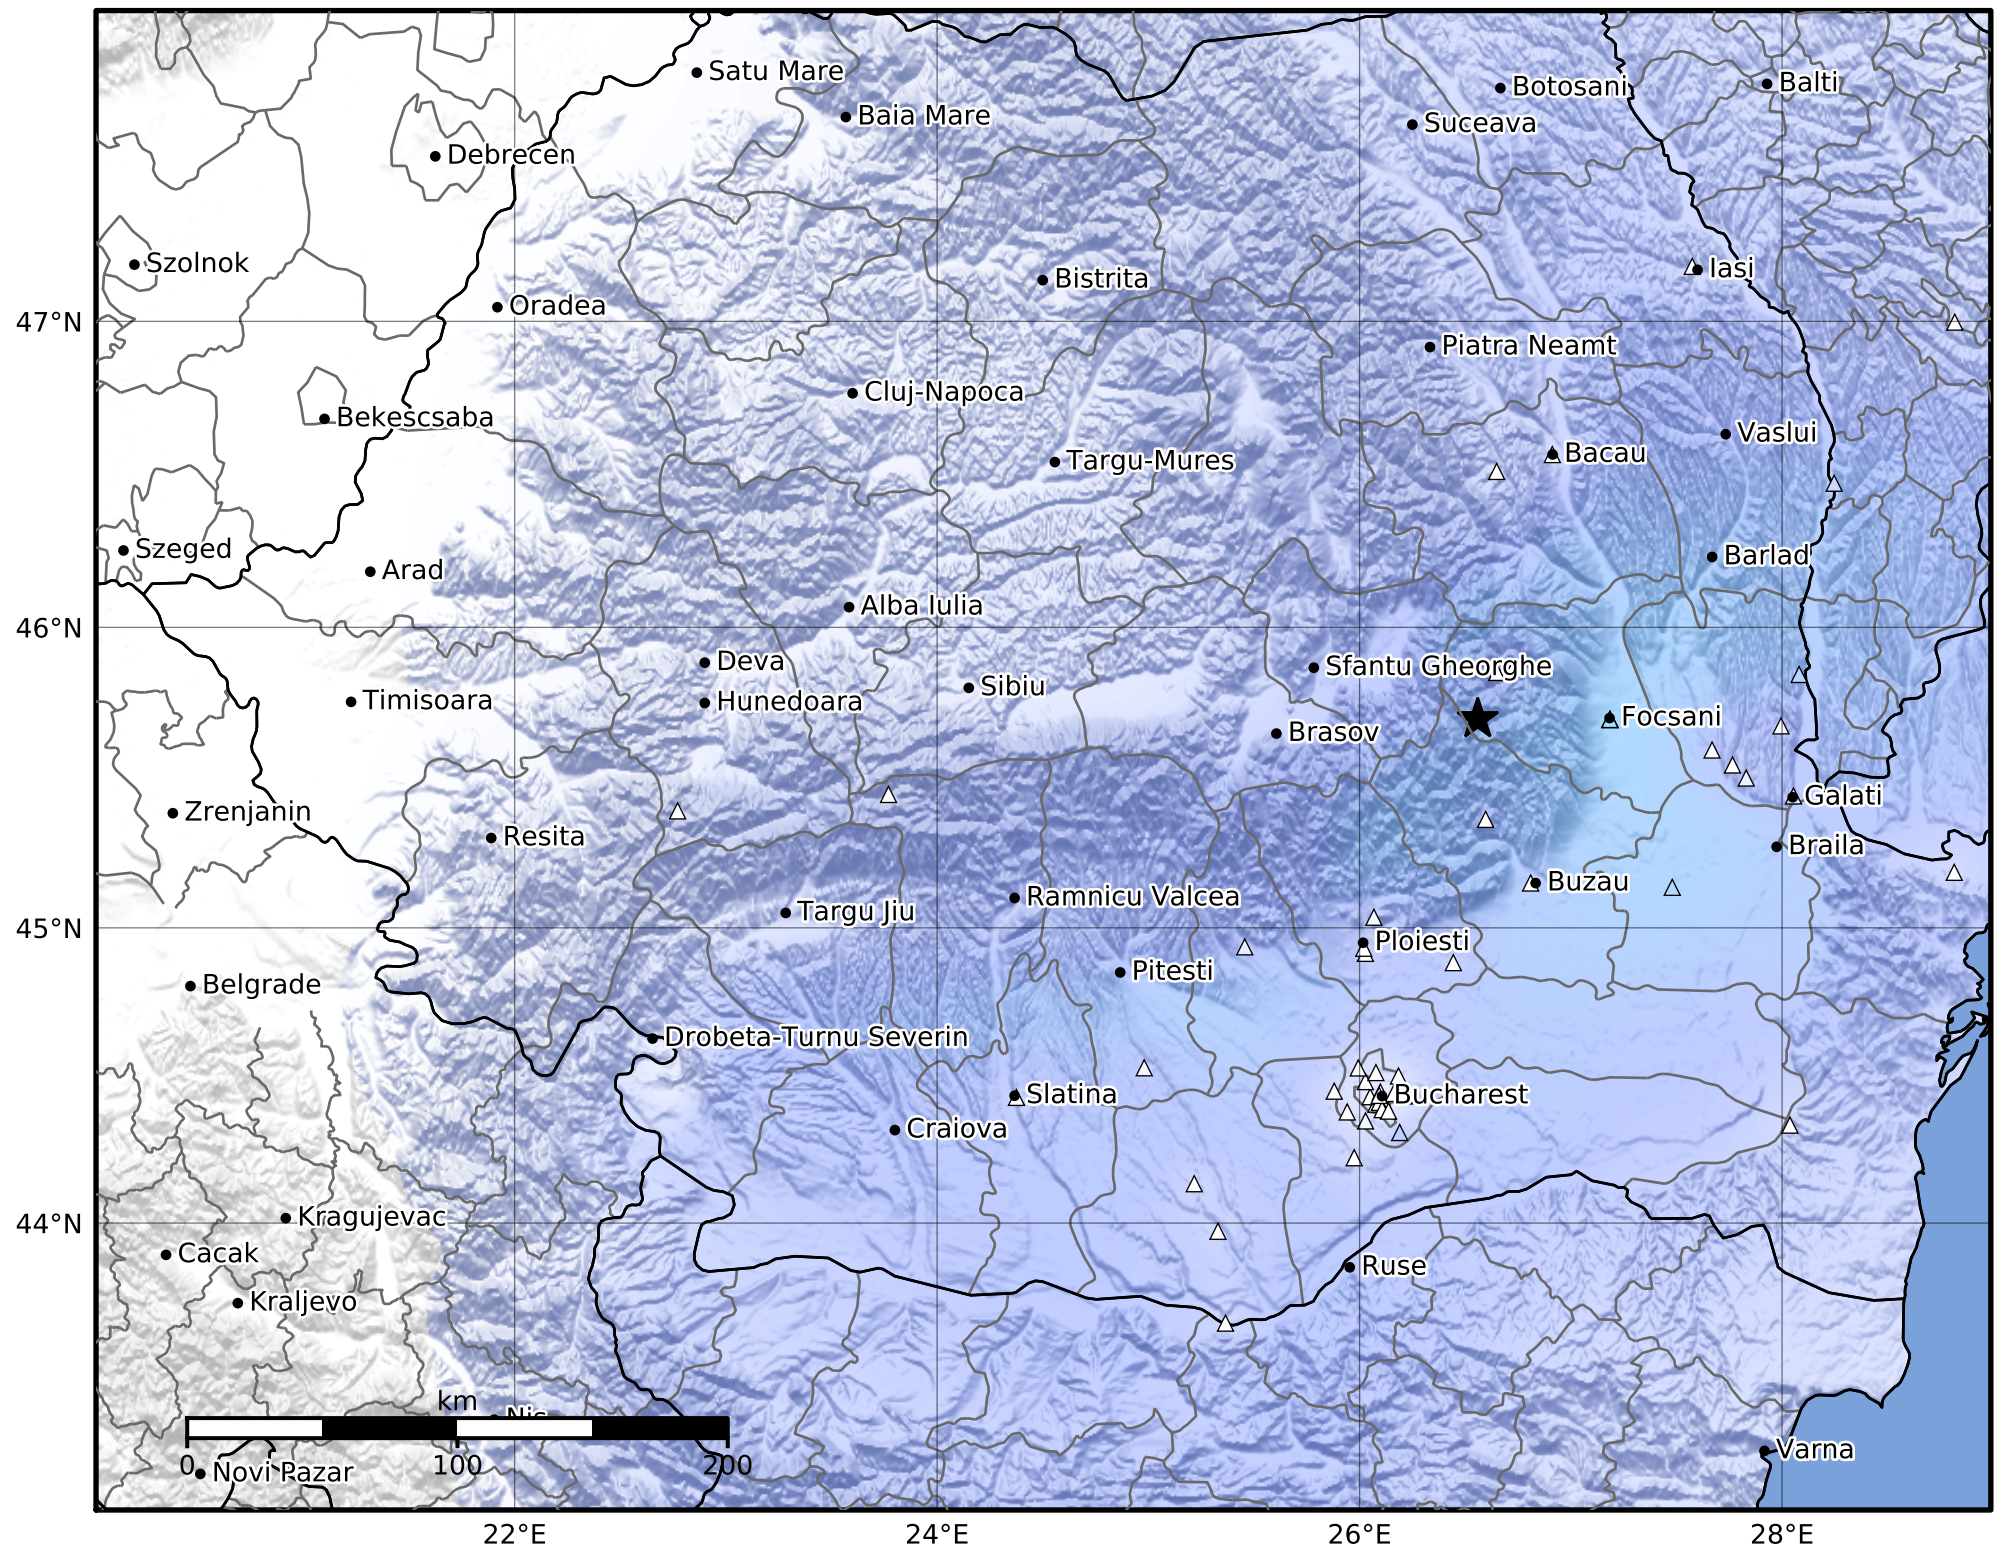

Macroseismic Intensity Map
 INFP ShakeMap: Zona seismică Vrancea - Vrancea
 Nov 26, 2023 03:38:44 UTC M4.2 N45.70 E26.56 Depth: 142.0km
 ID:2023112603384483

SHAKING	Not felt	Weak	Light	Moderate	Strong	Very strong	Severe	Violent	Extreme
DAMAGE	None	None	None	Very light	Light	Moderate	Moderate/heavy	Heavy	Very heavy
PGA(%g)	<0.05	0.3	2.76	6.2	11.5	21.5	40.1	74.7	>139
PGV(cm/s)	<0.02	0.13	1.41	4.65	9.64	20	41.4	85.8	>178
INTENSITY	I	II-III	IV	V	VI	VII	VIII	IX	X+

Scale based on Worden et al. (2012)

Version 1: Processed 2023-11-26T05:17:31Z

△ Seismic Instrument ○ Macroseismic Observation ★ Epicenter