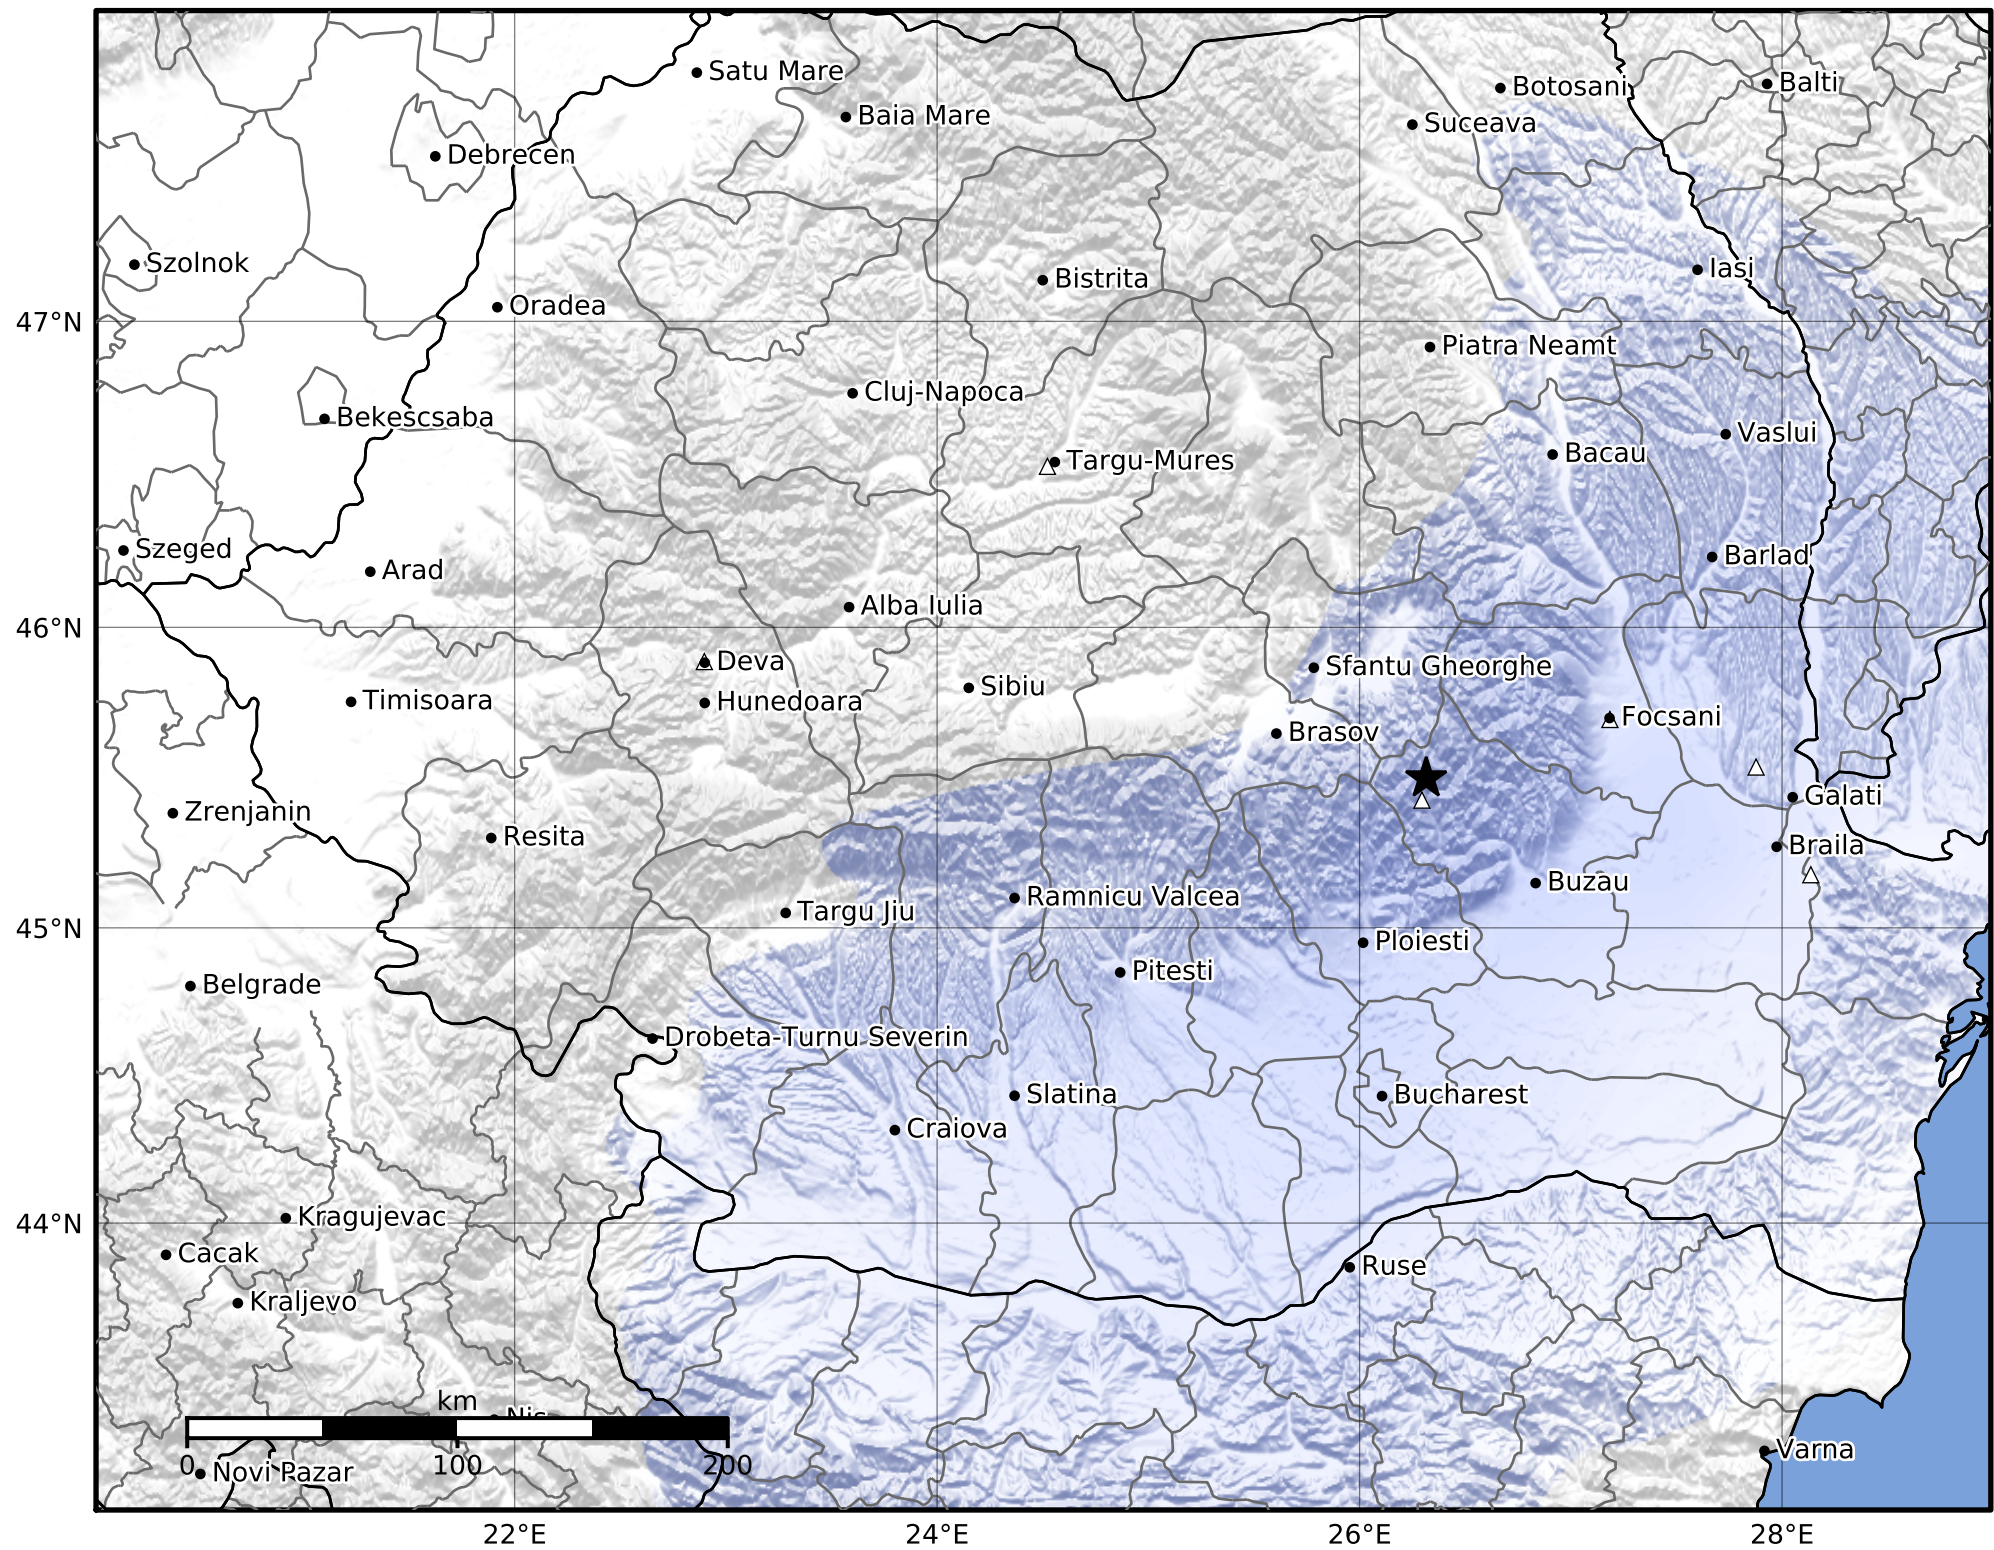

Macroseismic Intensity Map
 INFP ShakeMap: Zona seismică Vrancea - Buzău
 Dec 03, 2023 10:43:14 UTC M3.2 N45.50 E26.32 Depth: 146.0km
 ID:2023120310431489

SHAKING	Not felt	Weak	Light	Moderate	Strong	Very strong	Severe	Violent	Extreme
DAMAGE	None	None	None	Very light	Light	Moderate	Moderate/heavy	Heavy	Very heavy
PGA(%g)	<0.05	0.3	2.76	6.2	11.5	21.5	40.1	74.7	>139
PGV(cm/s)	<0.02	0.13	1.41	4.65	9.64	20	41.4	85.8	>178
INTENSITY	I	II-III	IV	V	VI	VII	VIII	IX	X+

Scale based on Worden et al. (2012)

Version 1: Processed 2023-12-03T17:12:21Z

△ Seismic Instrument ○ Macroseismic Observation ★ Epicenter