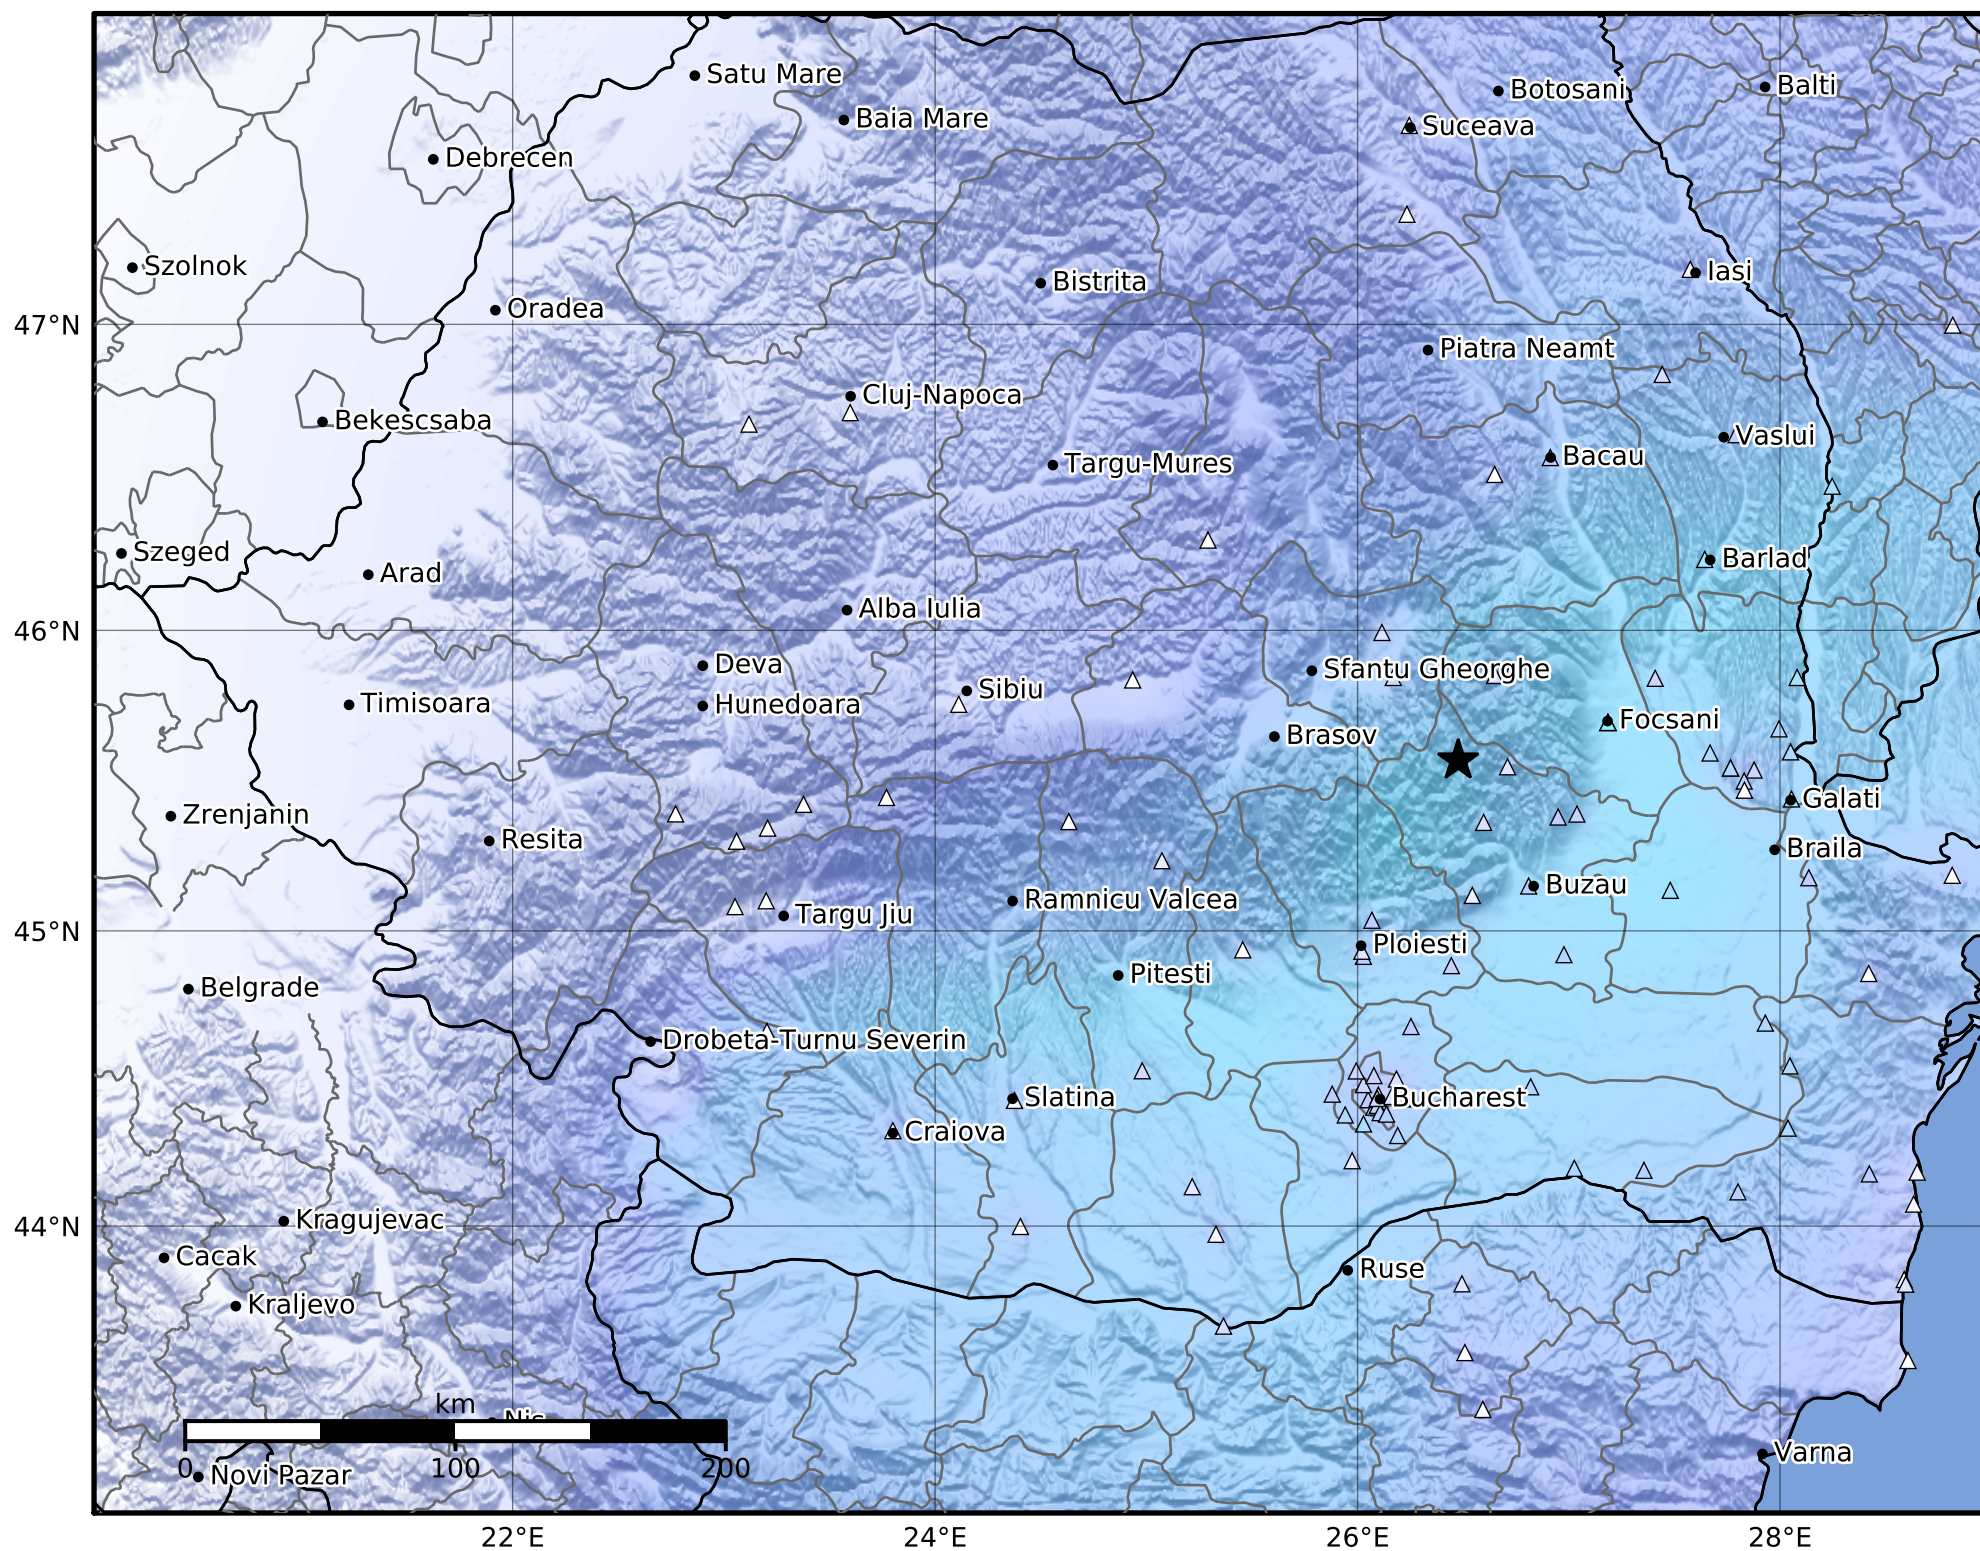

Macroseismic Intensity Map
 INFP ShakeMap: Zona seismică Vrancea - Buzau
 Dec 03, 2023 22:05:48 UTC M4.8 N45.57 E26.48 Depth: 132.0km
 ID:2023120322054849

SHAKING	Not felt	Weak	Light	Moderate	Strong	Very strong	Severe	Violent	Extreme
DAMAGE	None	None	None	Very light	Light	Moderate	Moderate/heavy	Heavy	Very heavy
PGA(%g)	<0.05	0.3	2.76	6.2	11.5	21.5	40.1	74.7	>139
PGV(cm/s)	<0.02	0.13	1.41	4.65	9.64	20	41.4	85.8	>178
INTENSITY	I	II-III	IV	V	VI	VII	VIII	IX	X+

Scale based on Worden et al. (2012)

Version 1: Processed 2023-12-03T23:08:04Z

△ Seismic Instrument ○ Macroseismic Observation ★ Epicenter