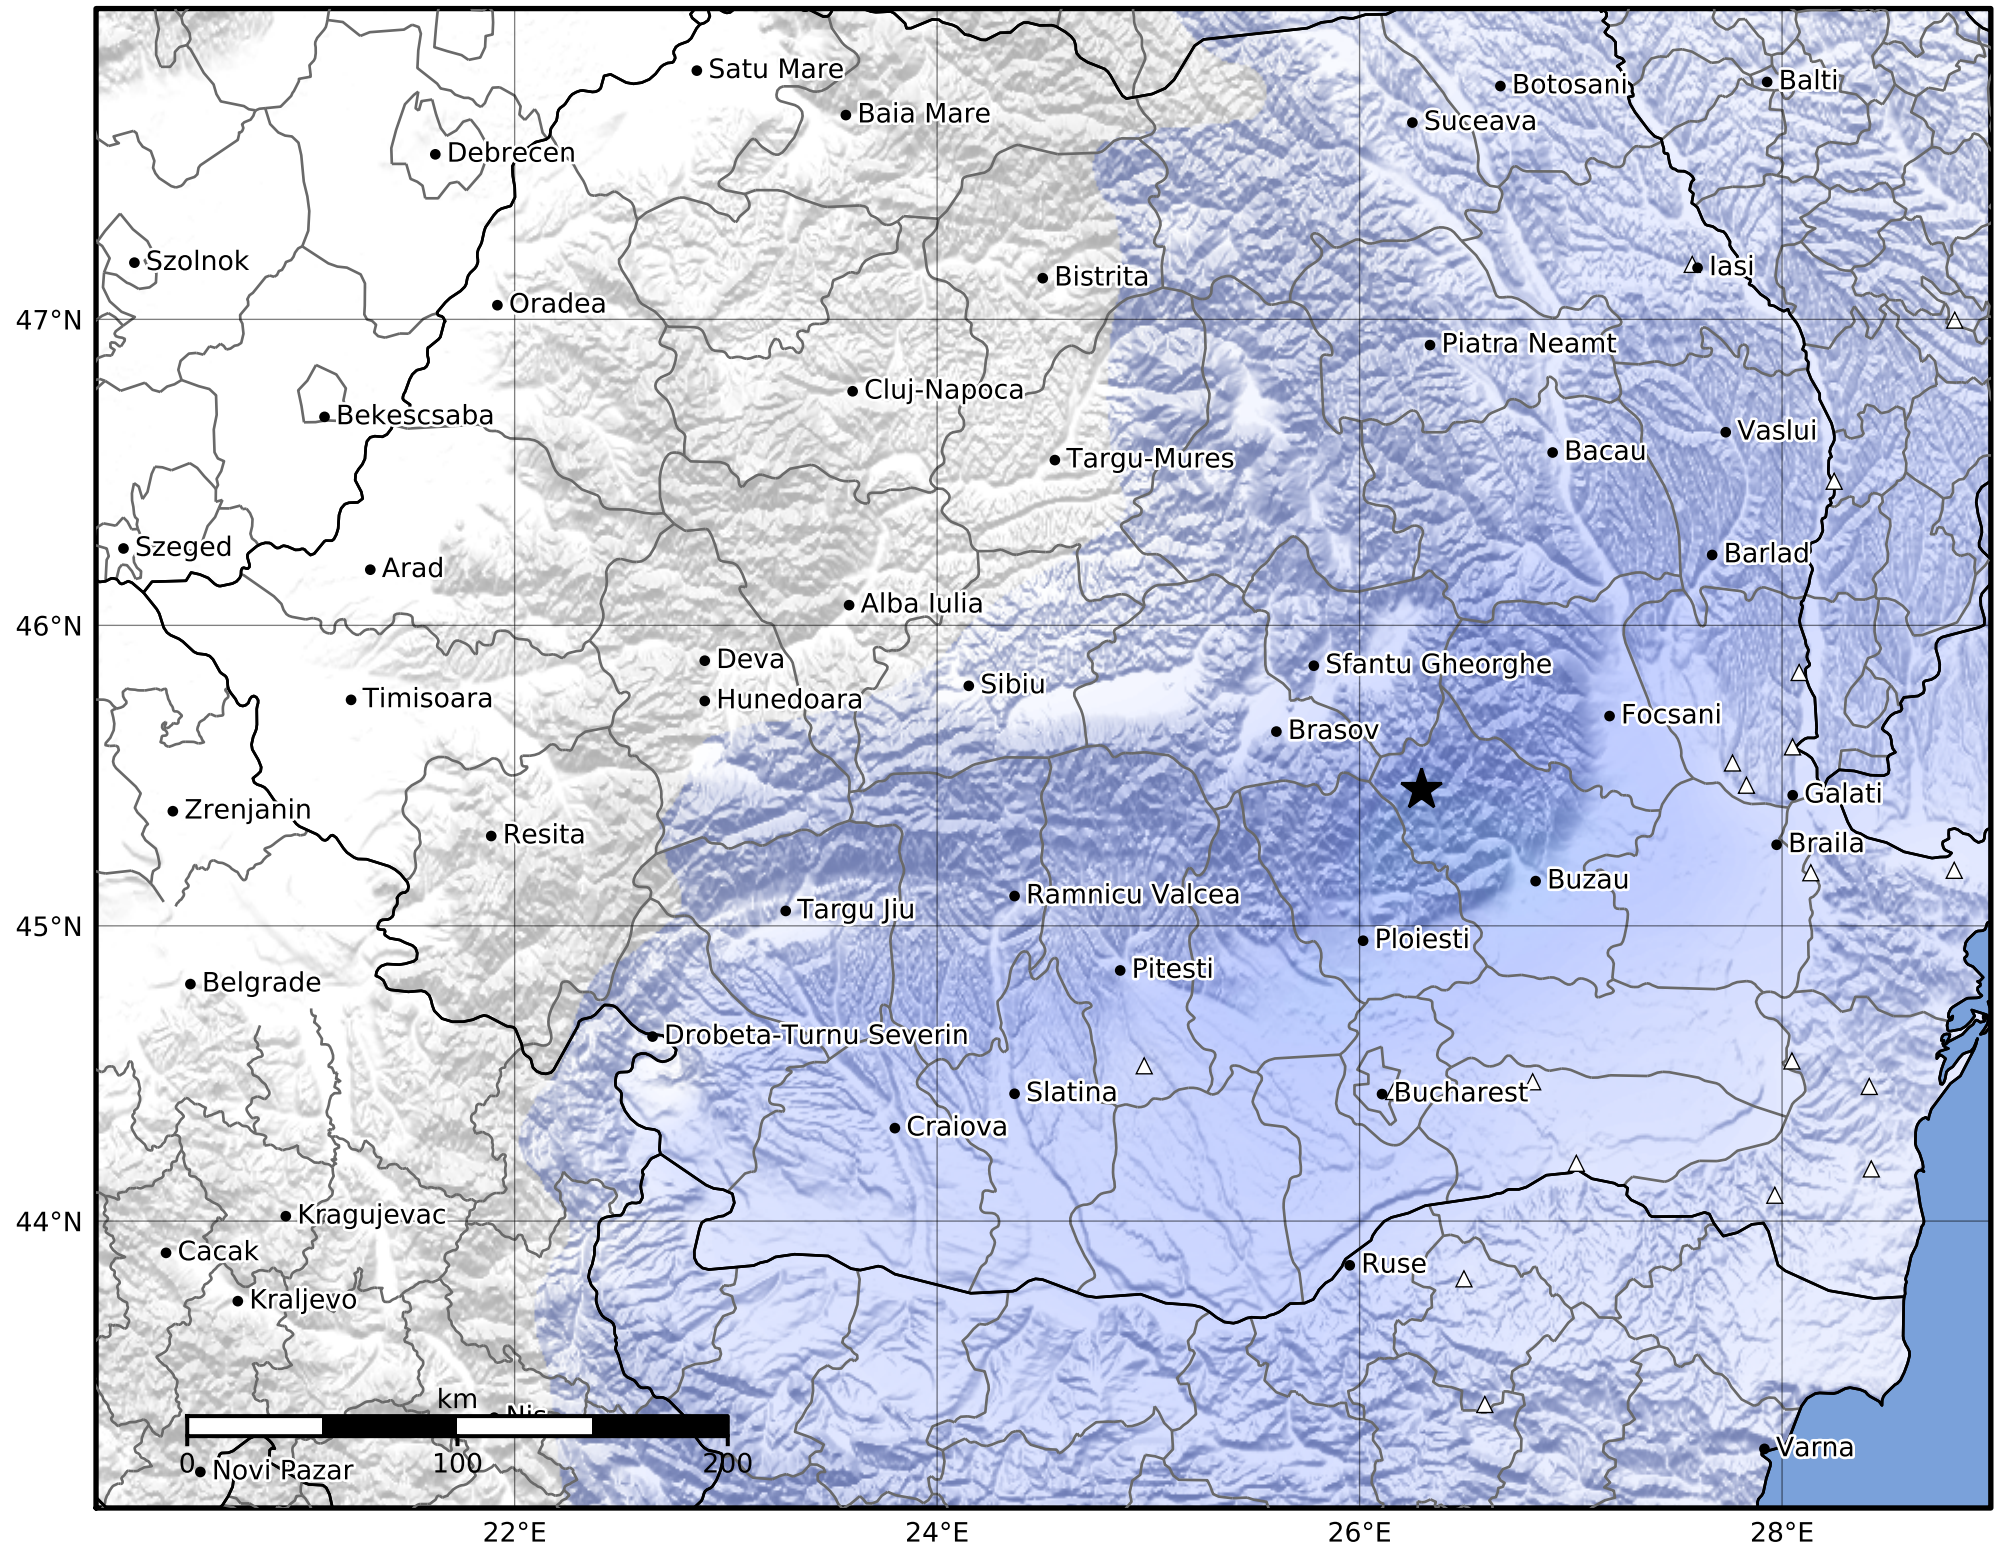

Macroseismic Intensity Map
 INFP ShakeMap: Zona seismică Vrancea - Buzău
 Dec 15, 2023 02:16:02 UTC M3.6 N45.45 E26.29 Depth: 116.0km
 ID:2023121502160246

SHAKING	Not felt	Weak	Light	Moderate	Strong	Very strong	Severe	Violent	Extreme
DAMAGE	None	None	None	Very light	Light	Moderate	Moderate/heavy	Heavy	Very heavy
PGA(%g)	<0.05	0.3	2.76	6.2	11.5	21.5	40.1	74.7	>139
PGV(cm/s)	<0.02	0.13	1.41	4.65	9.64	20	41.4	85.8	>178
INTENSITY	I	II-III	IV	V	VI	VII	VIII	IX	X+

Scale based on Worden et al. (2012)

Version 1: Processed 2023-12-15T03:12:24Z

△ Seismic Instrument ○ Macroseismic Observation ★ Epicenter