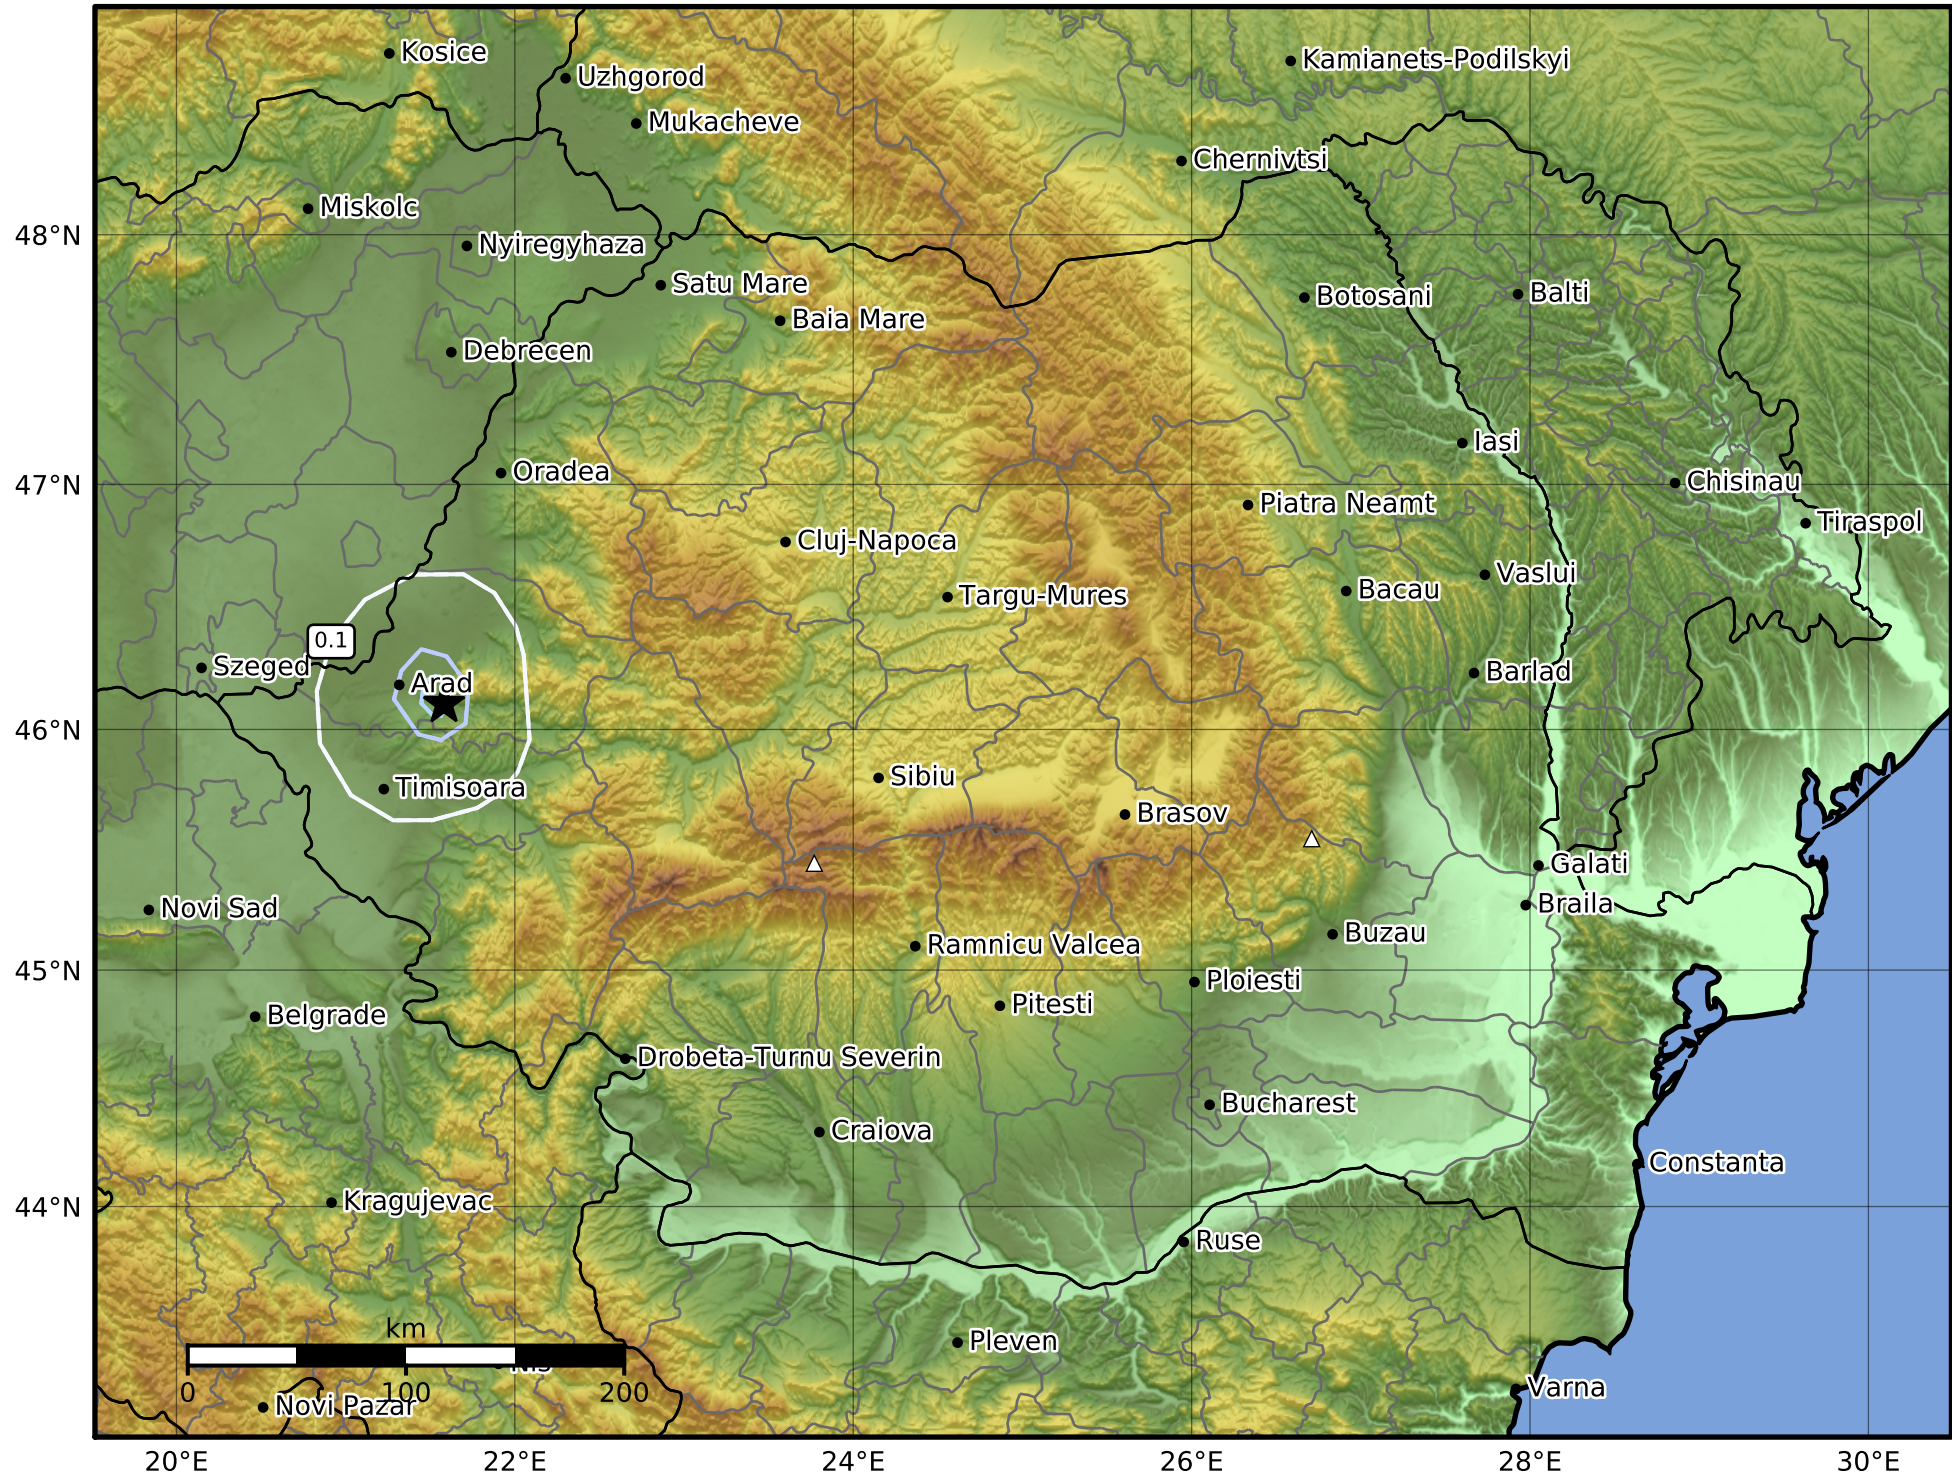

0.3 Second Peak Spectral Acceleration Map
 INFP ShakeMap: Crisana - Arad
 Dec 15, 2023 13:23:44 UTC M3.4 N46.11 E21.58 Depth: 10.0km
 ID:2023121513234492

SA(0.3) (%g)	0.1	0.3	0.5	0.7	1	3	5	7	10	30	50	70
--------------	-----	-----	-----	-----	---	---	---	---	----	----	----	----

Scale based on Worden et al. (2012)

Version 1: Processed 2023-12-15T14:22:53Z

△ Seismic Instrument ○ Macroseismic Observation ★ Epicenter