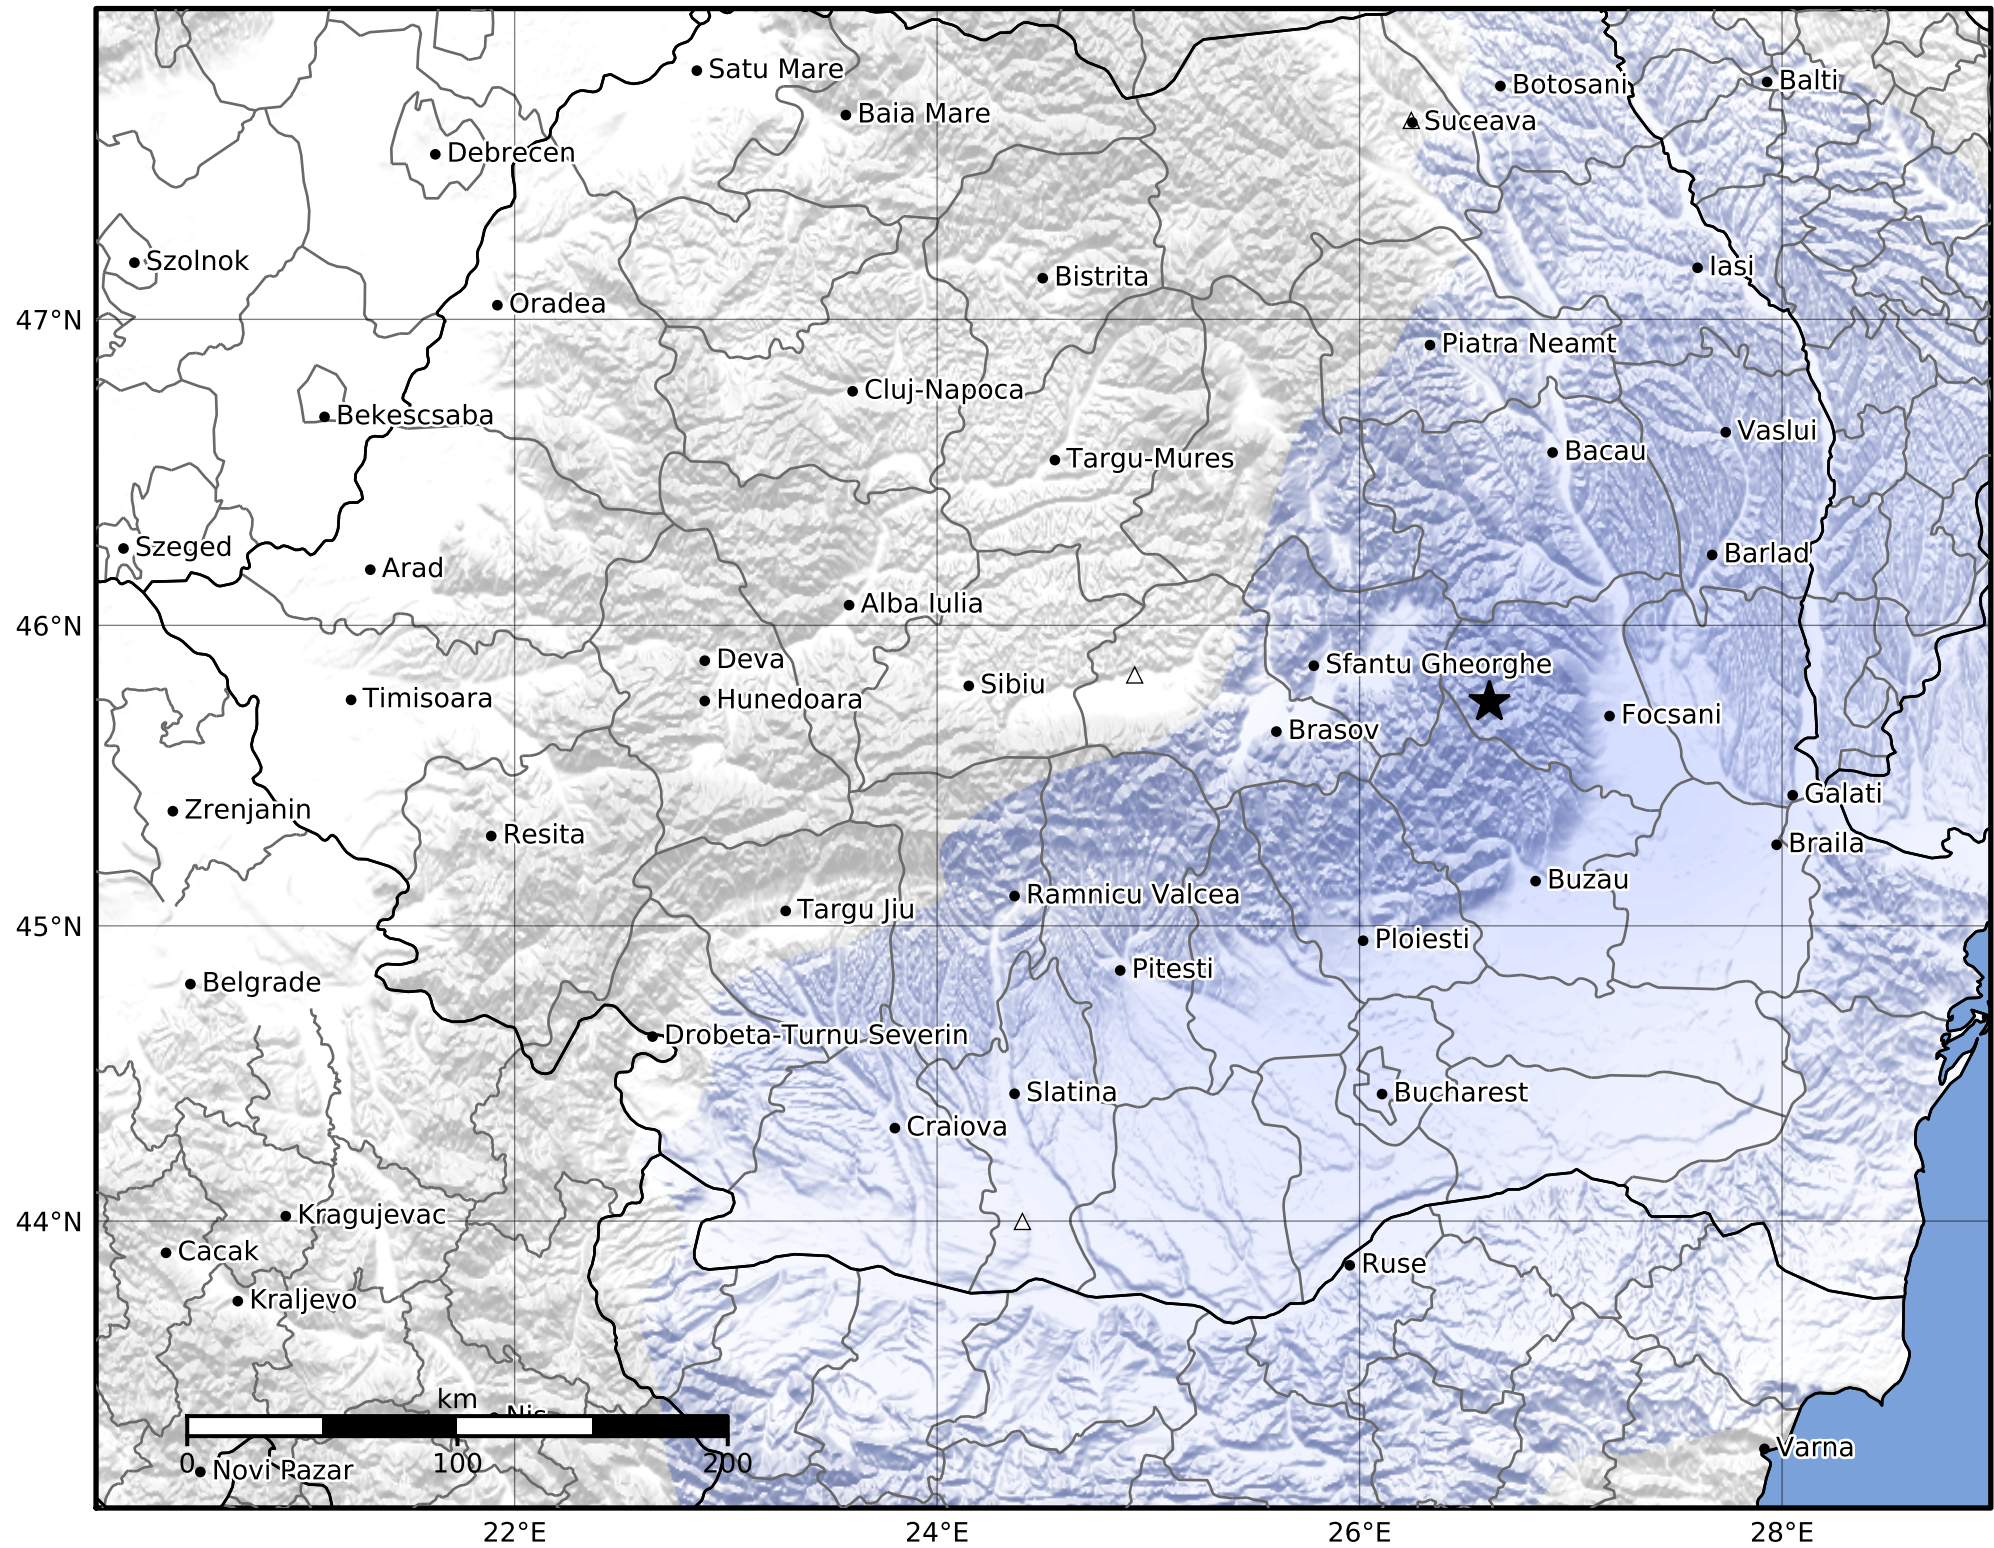

Macroseismic Intensity Map
 INFP ShakeMap: Zona seismică Vrancea - Vrancea
 Jan 04, 2024 03:40:01 UTC M3.0 N45.75 E26.61 Depth: 77.0km
 ID:2024010403400104

SHAKING	Not felt	Weak	Light	Moderate	Strong	Very strong	Severe	Violent	Extreme
DAMAGE	None	None	None	Very light	Light	Moderate	Moderate/heavy	Heavy	Very heavy
PGA(%g)	<0.05	0.3	2.76	6.2	11.5	21.5	40.1	74.7	>139
PGV(cm/s)	<0.02	0.13	1.41	4.65	9.64	20	41.4	85.8	>178
INTENSITY	I	II-III	IV	V	VI	VII	VIII	IX	X+

Scale based on Worden et al. (2012)

Version 1: Processed 2024-01-04T06:15:29Z

△ Seismic Instrument ○ Macroseismic Observation ★ Epicenter