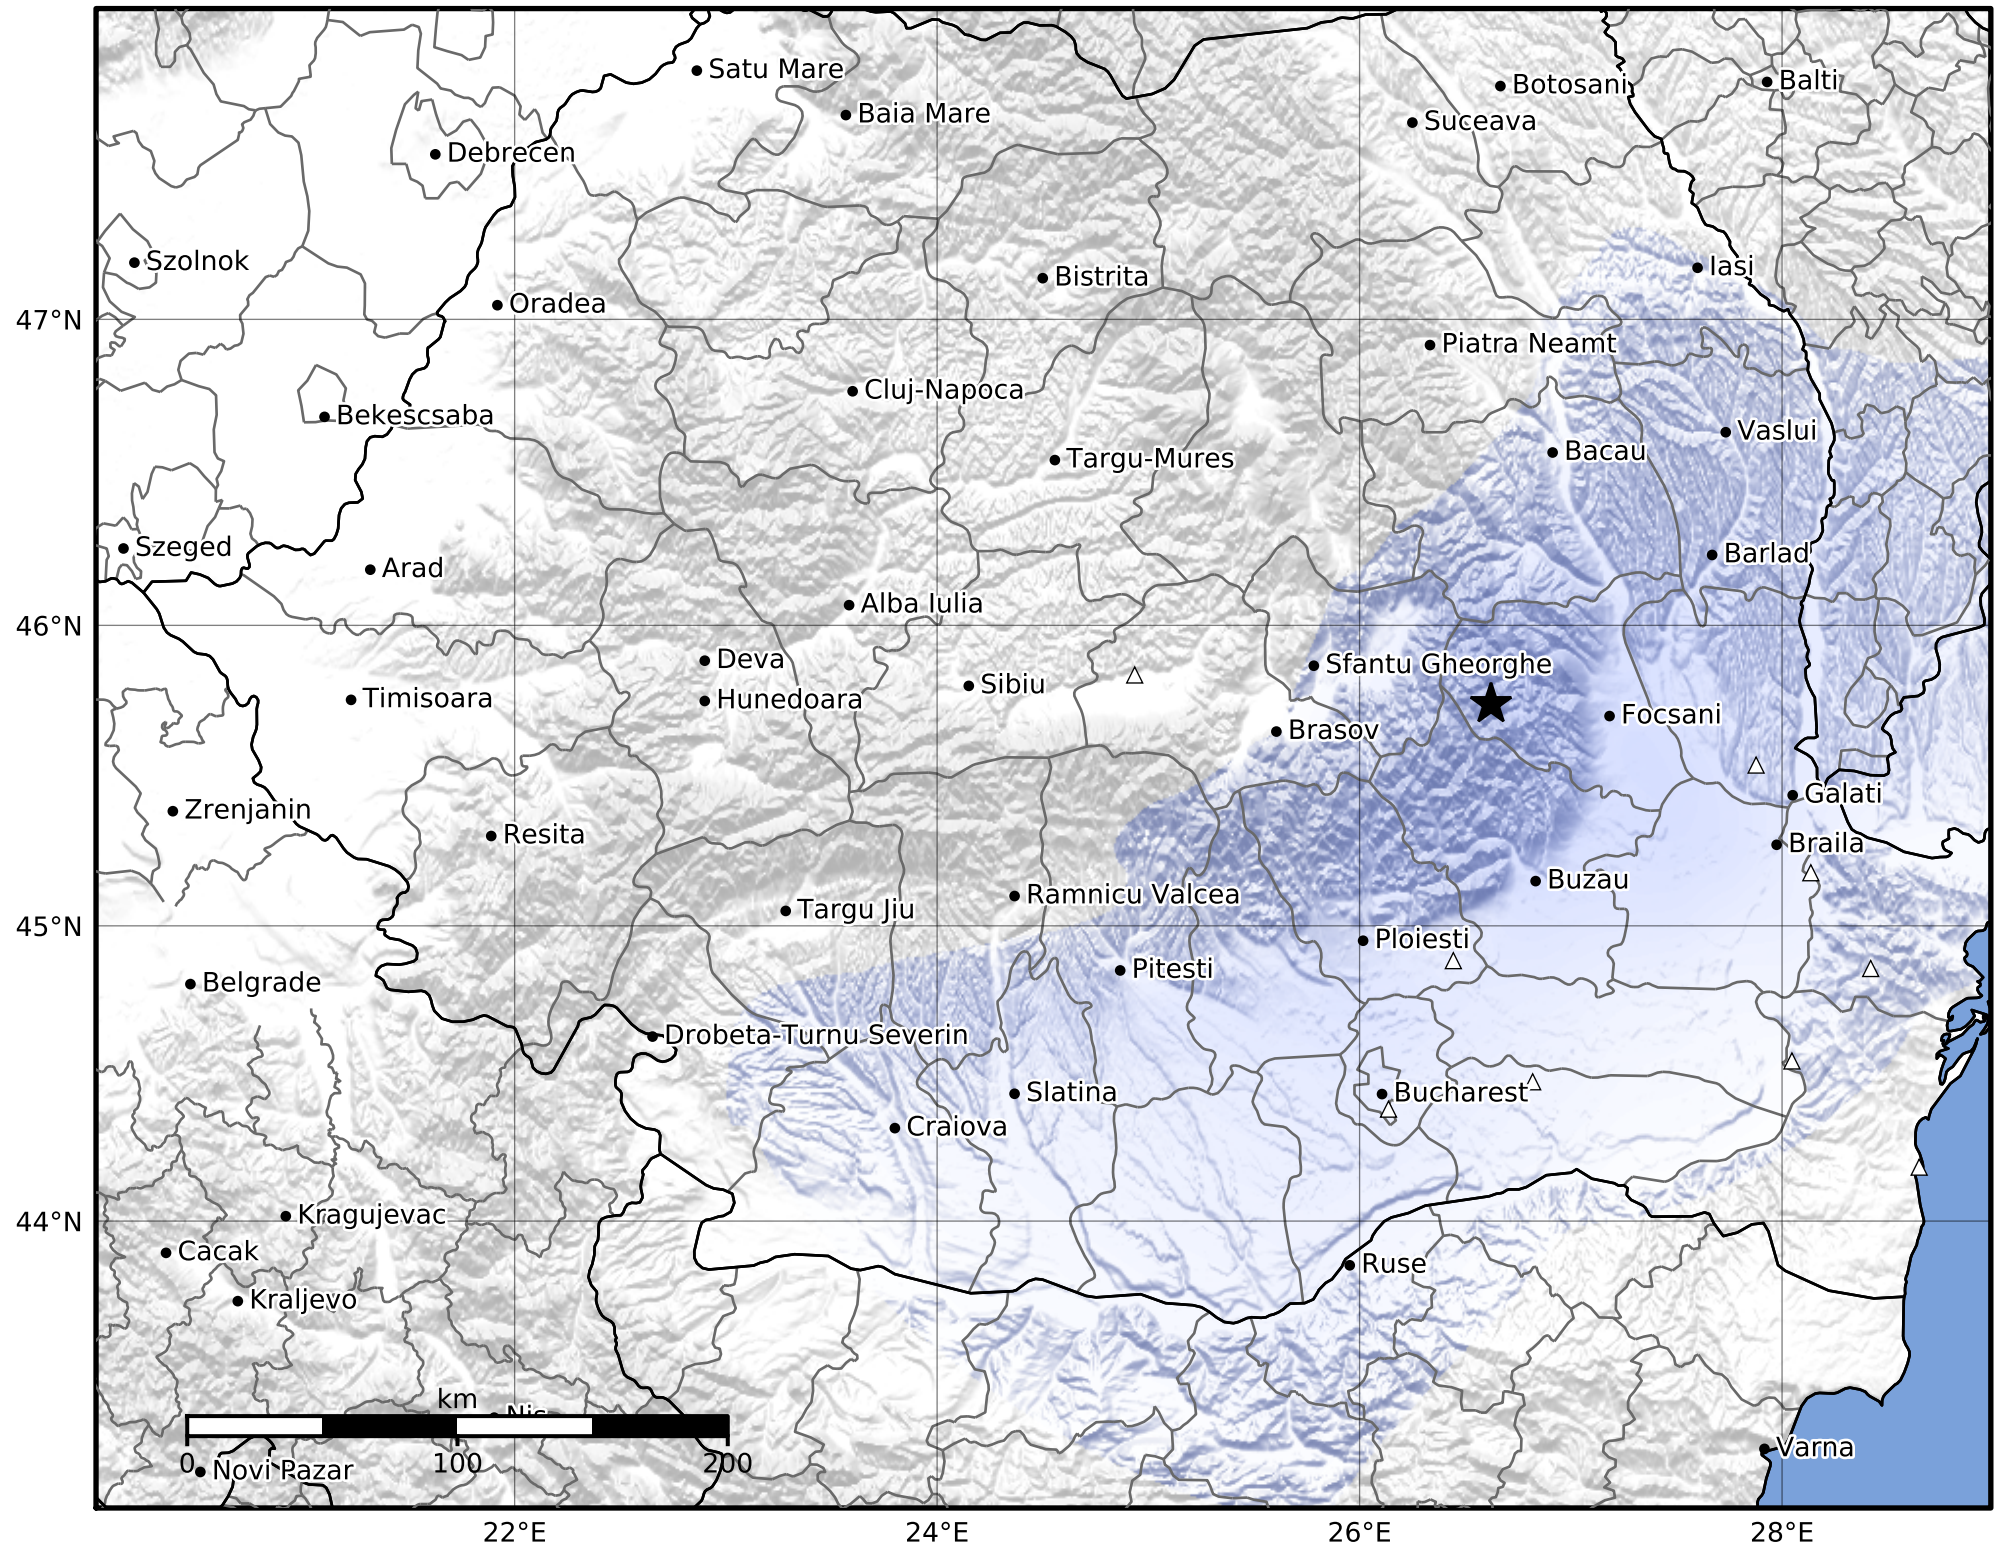

Macroseismic Intensity Map  
 INFP ShakeMap: Zona seismică Vrancea - Vrancea  
 Jan 10, 2024 21:01:10 UTC M3.6 N45.74 E26.62 Depth: 99.0km  
 ID:2024011021011068

SHAKING	Not felt	Weak	Light	Moderate	Strong	Very strong	Severe	Violent	Extreme
DAMAGE	None	None	None	Very light	Light	Moderate	Moderate/heavy	Heavy	Very heavy
PGA(%g)	<0.05	0.3	2.76	6.2	11.5	21.5	40.1	74.7	>139
PGV(cm/s)	<0.02	0.13	1.41	4.65	9.64	20	41.4	85.8	>178
INTENSITY	<b>I</b>	<b>II-III</b>	<b>IV</b>	<b>V</b>	<b>VI</b>	<b>VII</b>	<b>VIII</b>	<b>IX</b>	<b>X+</b>

Scale based on Worden et al. (2012)

Version 1: Processed 2024-01-10T21:37:15Z

△ Seismic Instrument

○ Macroseismic Observation

★ Epicenter