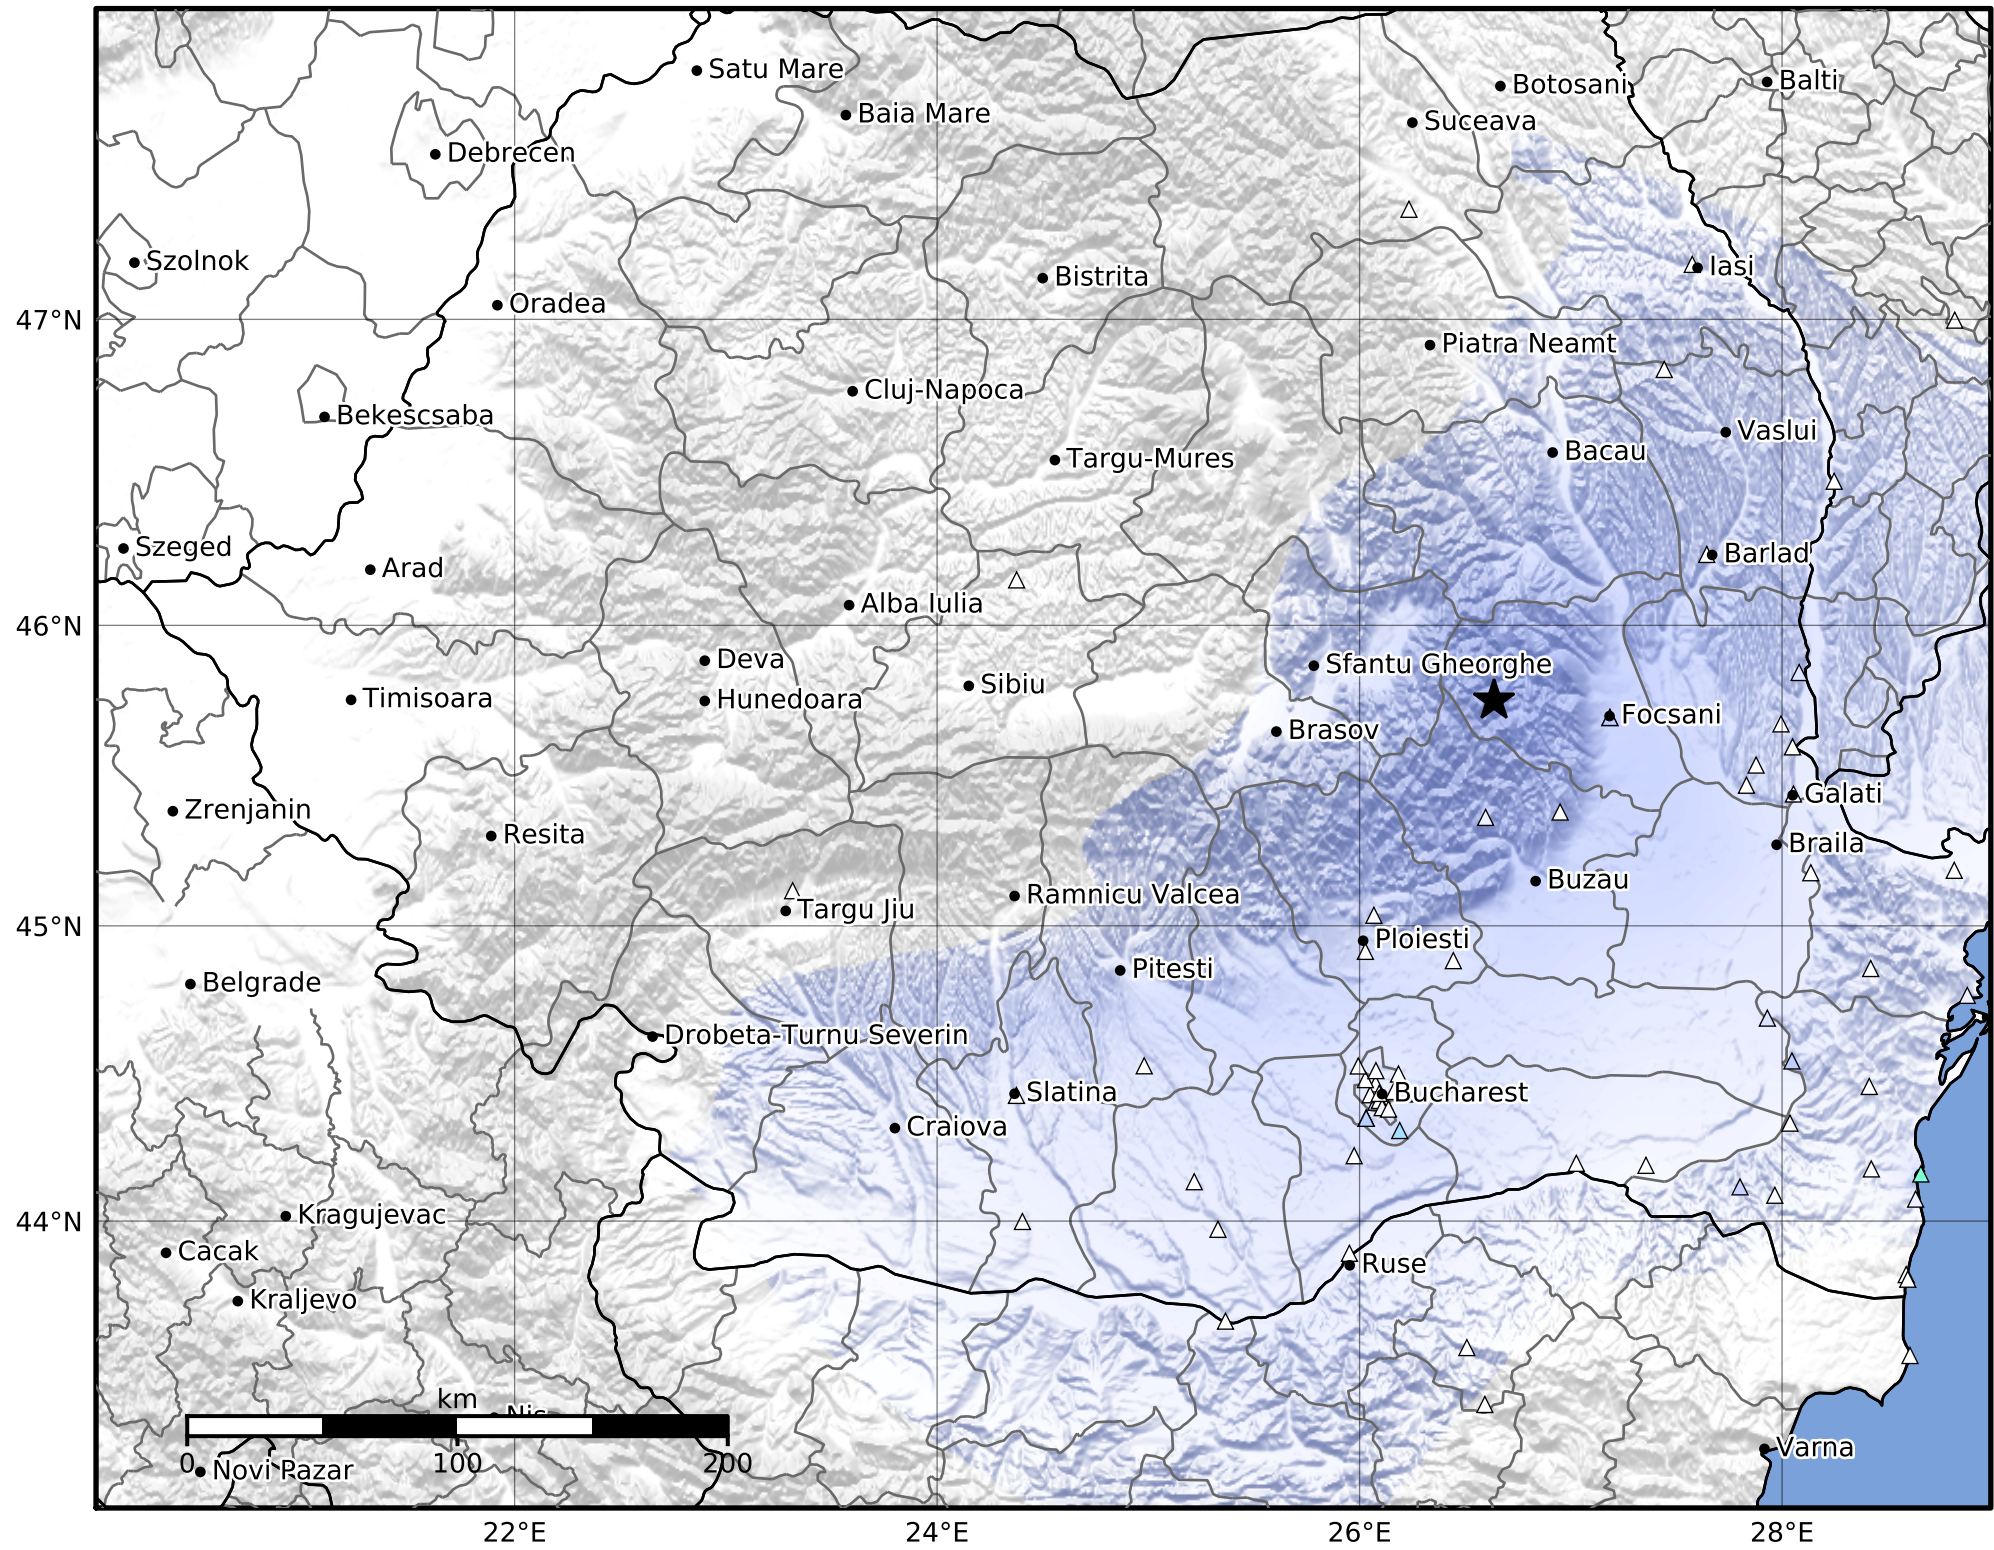

Macroseismic Intensity Map
 INFP ShakeMap: Zona seismică Vrancea - Vrancea
 Jan 15, 2024 09:01:49 UTC M4.3 N45.75 E26.64 Depth: 72.0km
 ID:2024011509014931

SHAKING	Not felt	Weak	Light	Moderate	Strong	Very strong	Severe	Violent	Extreme
DAMAGE	None	None	None	Very light	Light	Moderate	Moderate/heavy	Heavy	Very heavy
PGA(%g)	<0.05	0.3	2.76	6.2	11.5	21.5	40.1	74.7	>139
PGV(cm/s)	<0.02	0.13	1.41	4.65	9.64	20	41.4	85.8	>178
INTENSITY	I	II-III	IV	V	VI	VII	VIII	IX	X+

Scale based on Worden et al. (2012)

Version 1: Processed 2024-01-15T09:51:10Z

△ Seismic Instrument ○ Macroseismic Observation ★ Epicenter