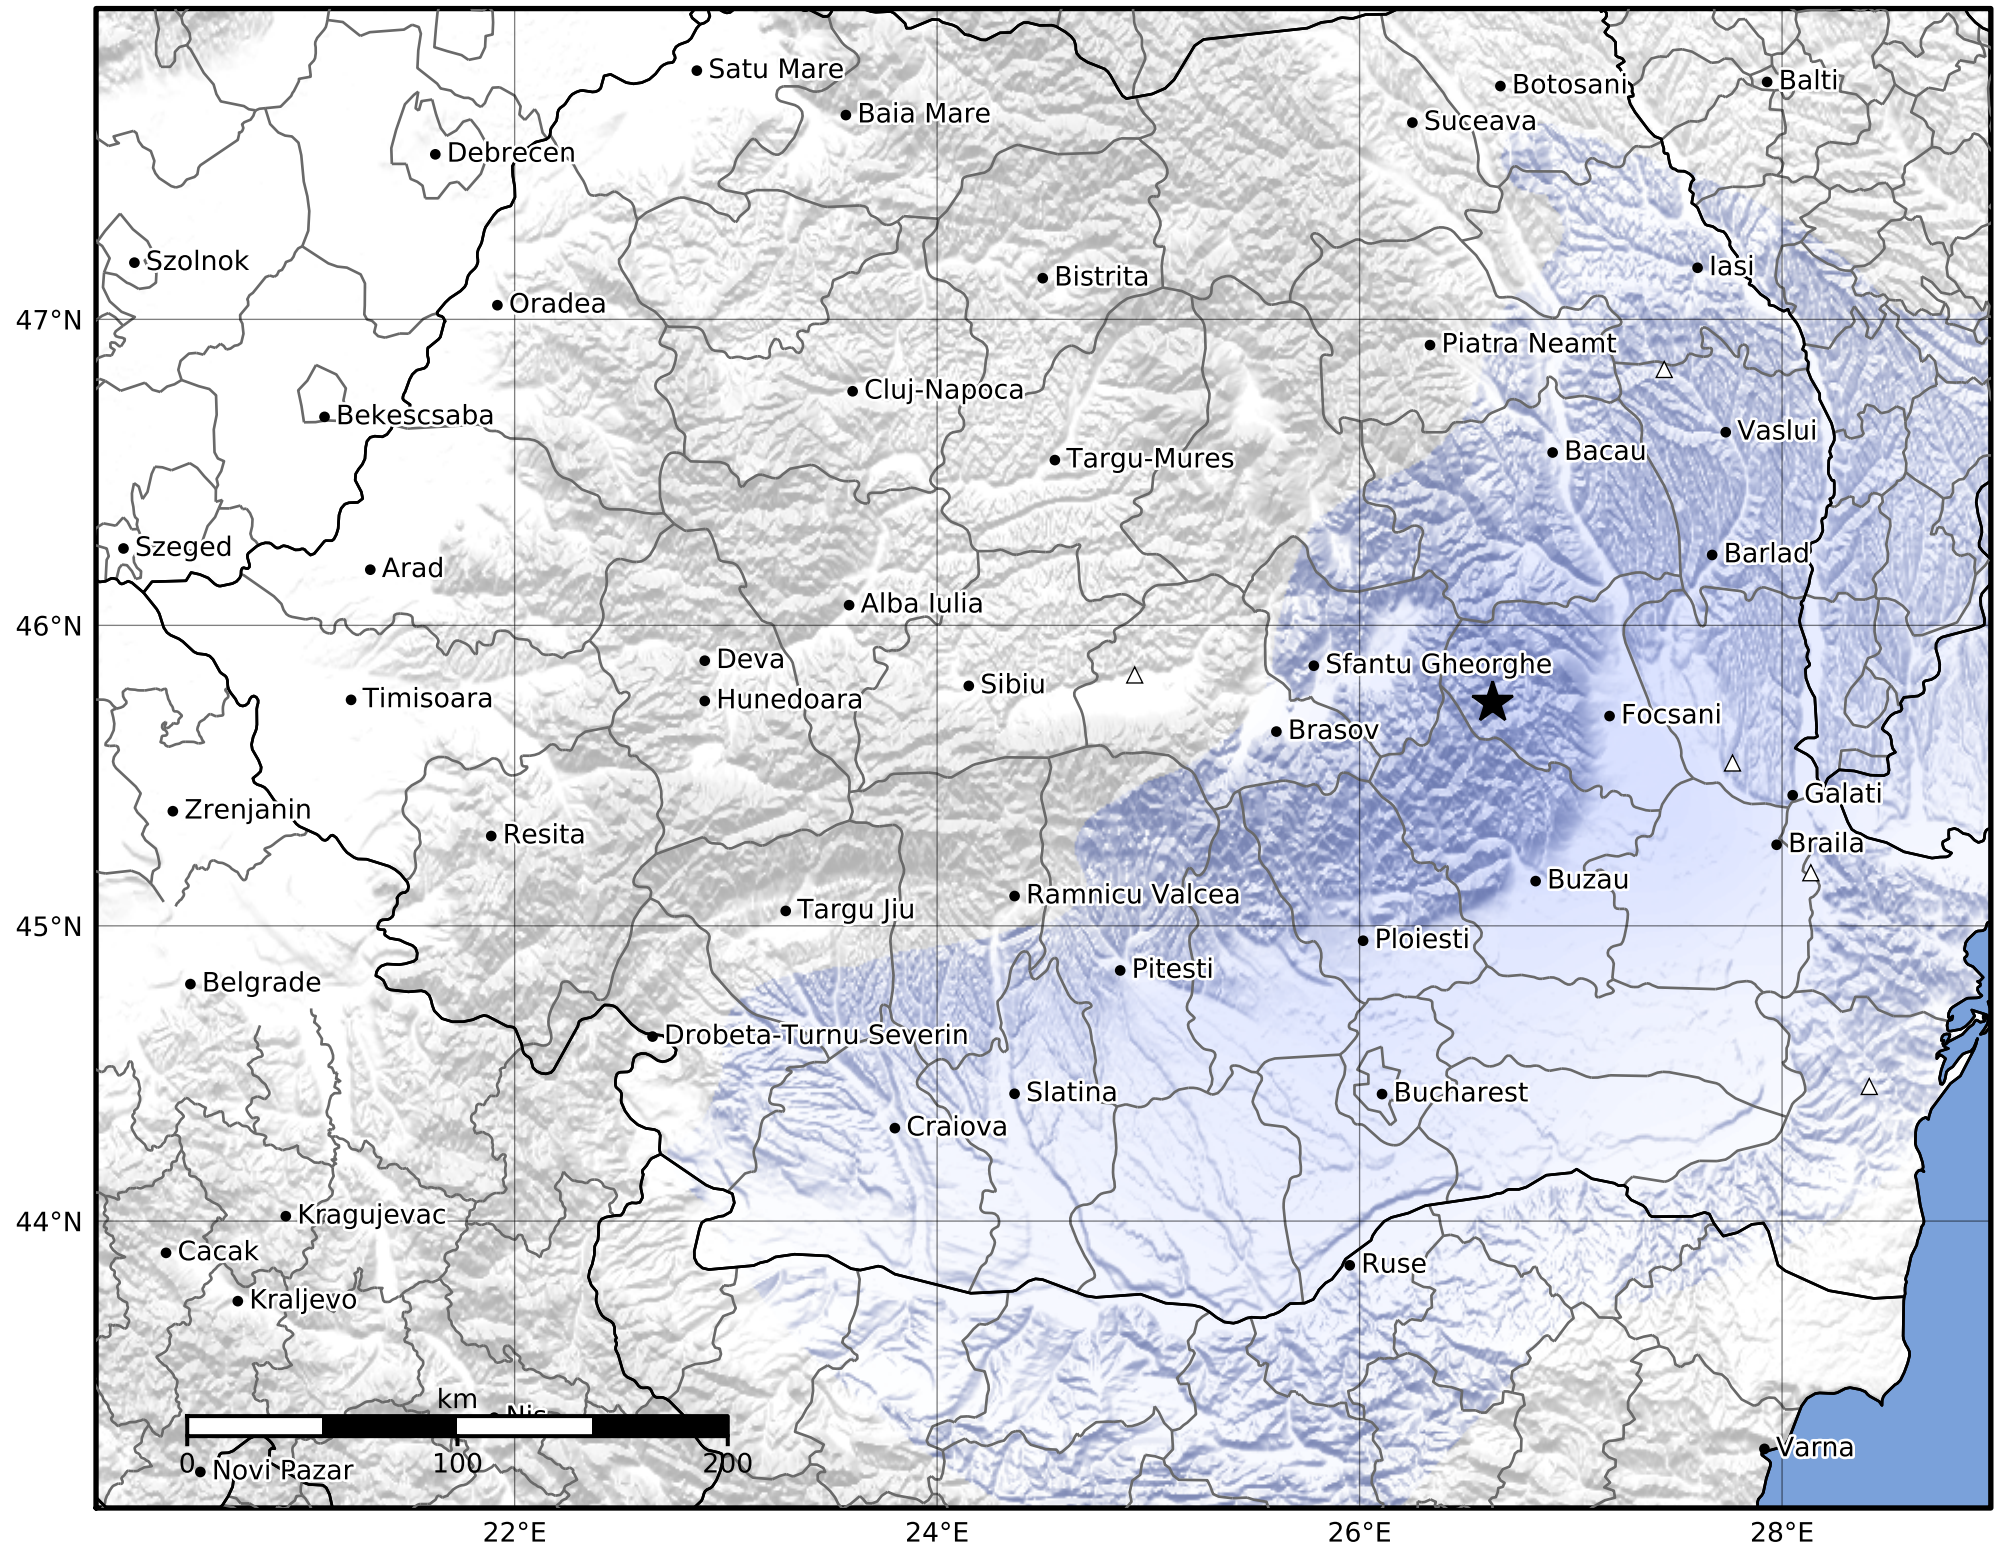

Macroseismic Intensity Map
 INFP ShakeMap: Zona seismică Vrancea - Vrancea
 Jan 15, 2024 09:35:00 UTC M3.3 N45.74 E26.63 Depth: 76.0km
 ID:2024011509350035

SHAKING	Not felt	Weak	Light	Moderate	Strong	Very strong	Severe	Violent	Extreme
DAMAGE	None	None	None	Very light	Light	Moderate	Moderate/heavy	Heavy	Very heavy
PGA(%g)	<0.05	0.3	2.76	6.2	11.5	21.5	40.1	74.7	>139
PGV(cm/s)	<0.02	0.13	1.41	4.65	9.64	20	41.4	85.8	>178
INTENSITY	I	II-III	IV	V	VI	VII	VIII	IX	X+

Scale based on Worden et al. (2012)

Version 1: Processed 2024-01-15T10:04:49Z

△ Seismic Instrument ○ Macroseismic Observation ★ Epicenter