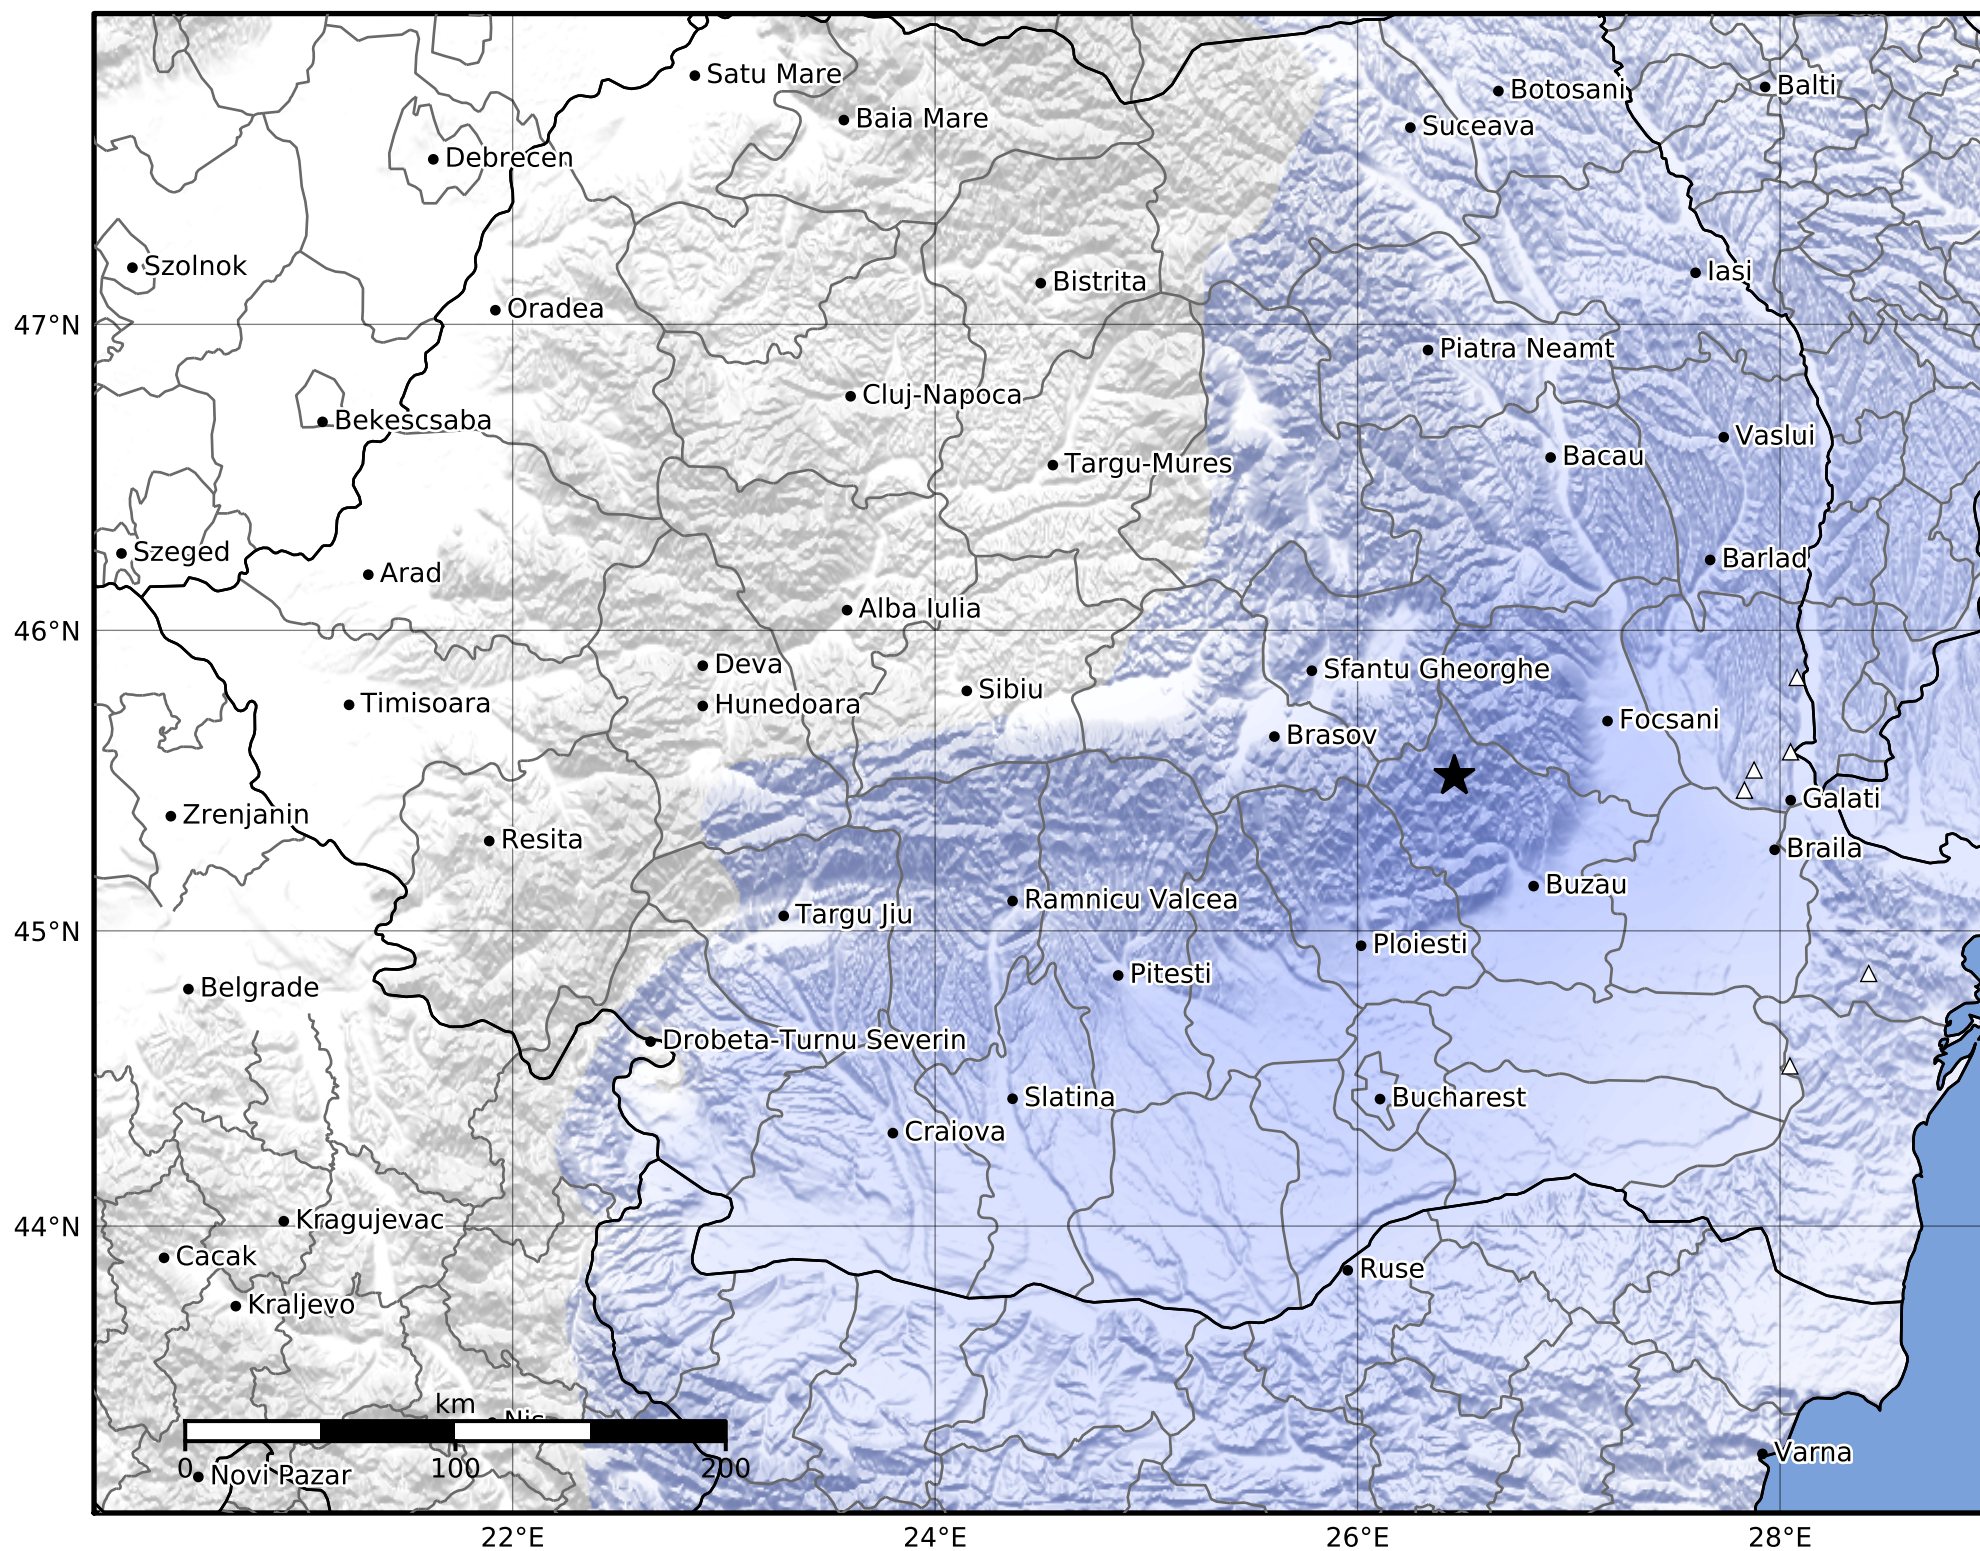

Macroseismic Intensity Map
 INFP ShakeMap: Zona seismică Vrancea - Buzău
 Jan 21, 2024 00:02:43 UTC M3.5 N45.52 E26.46 Depth: 133.0km
 ID:2024012100024380

SHAKING	Not felt	Weak	Light	Moderate	Strong	Very strong	Severe	Violent	Extreme
DAMAGE	None	None	None	Very light	Light	Moderate	Moderate/heavy	Heavy	Very heavy
PGA(%g)	<0.05	0.3	2.76	6.2	11.5	21.5	40.1	74.7	>139
PGV(cm/s)	<0.02	0.13	1.41	4.65	9.64	20	41.4	85.8	>178
INTENSITY	I	II-III	IV	V	VI	VII	VIII	IX	X+

Scale based on Worden et al. (2012)

Version 1: Processed 2024-01-21T00:49:01Z

△ Seismic Instrument

○ Macroseismic Observation

★ Epicenter