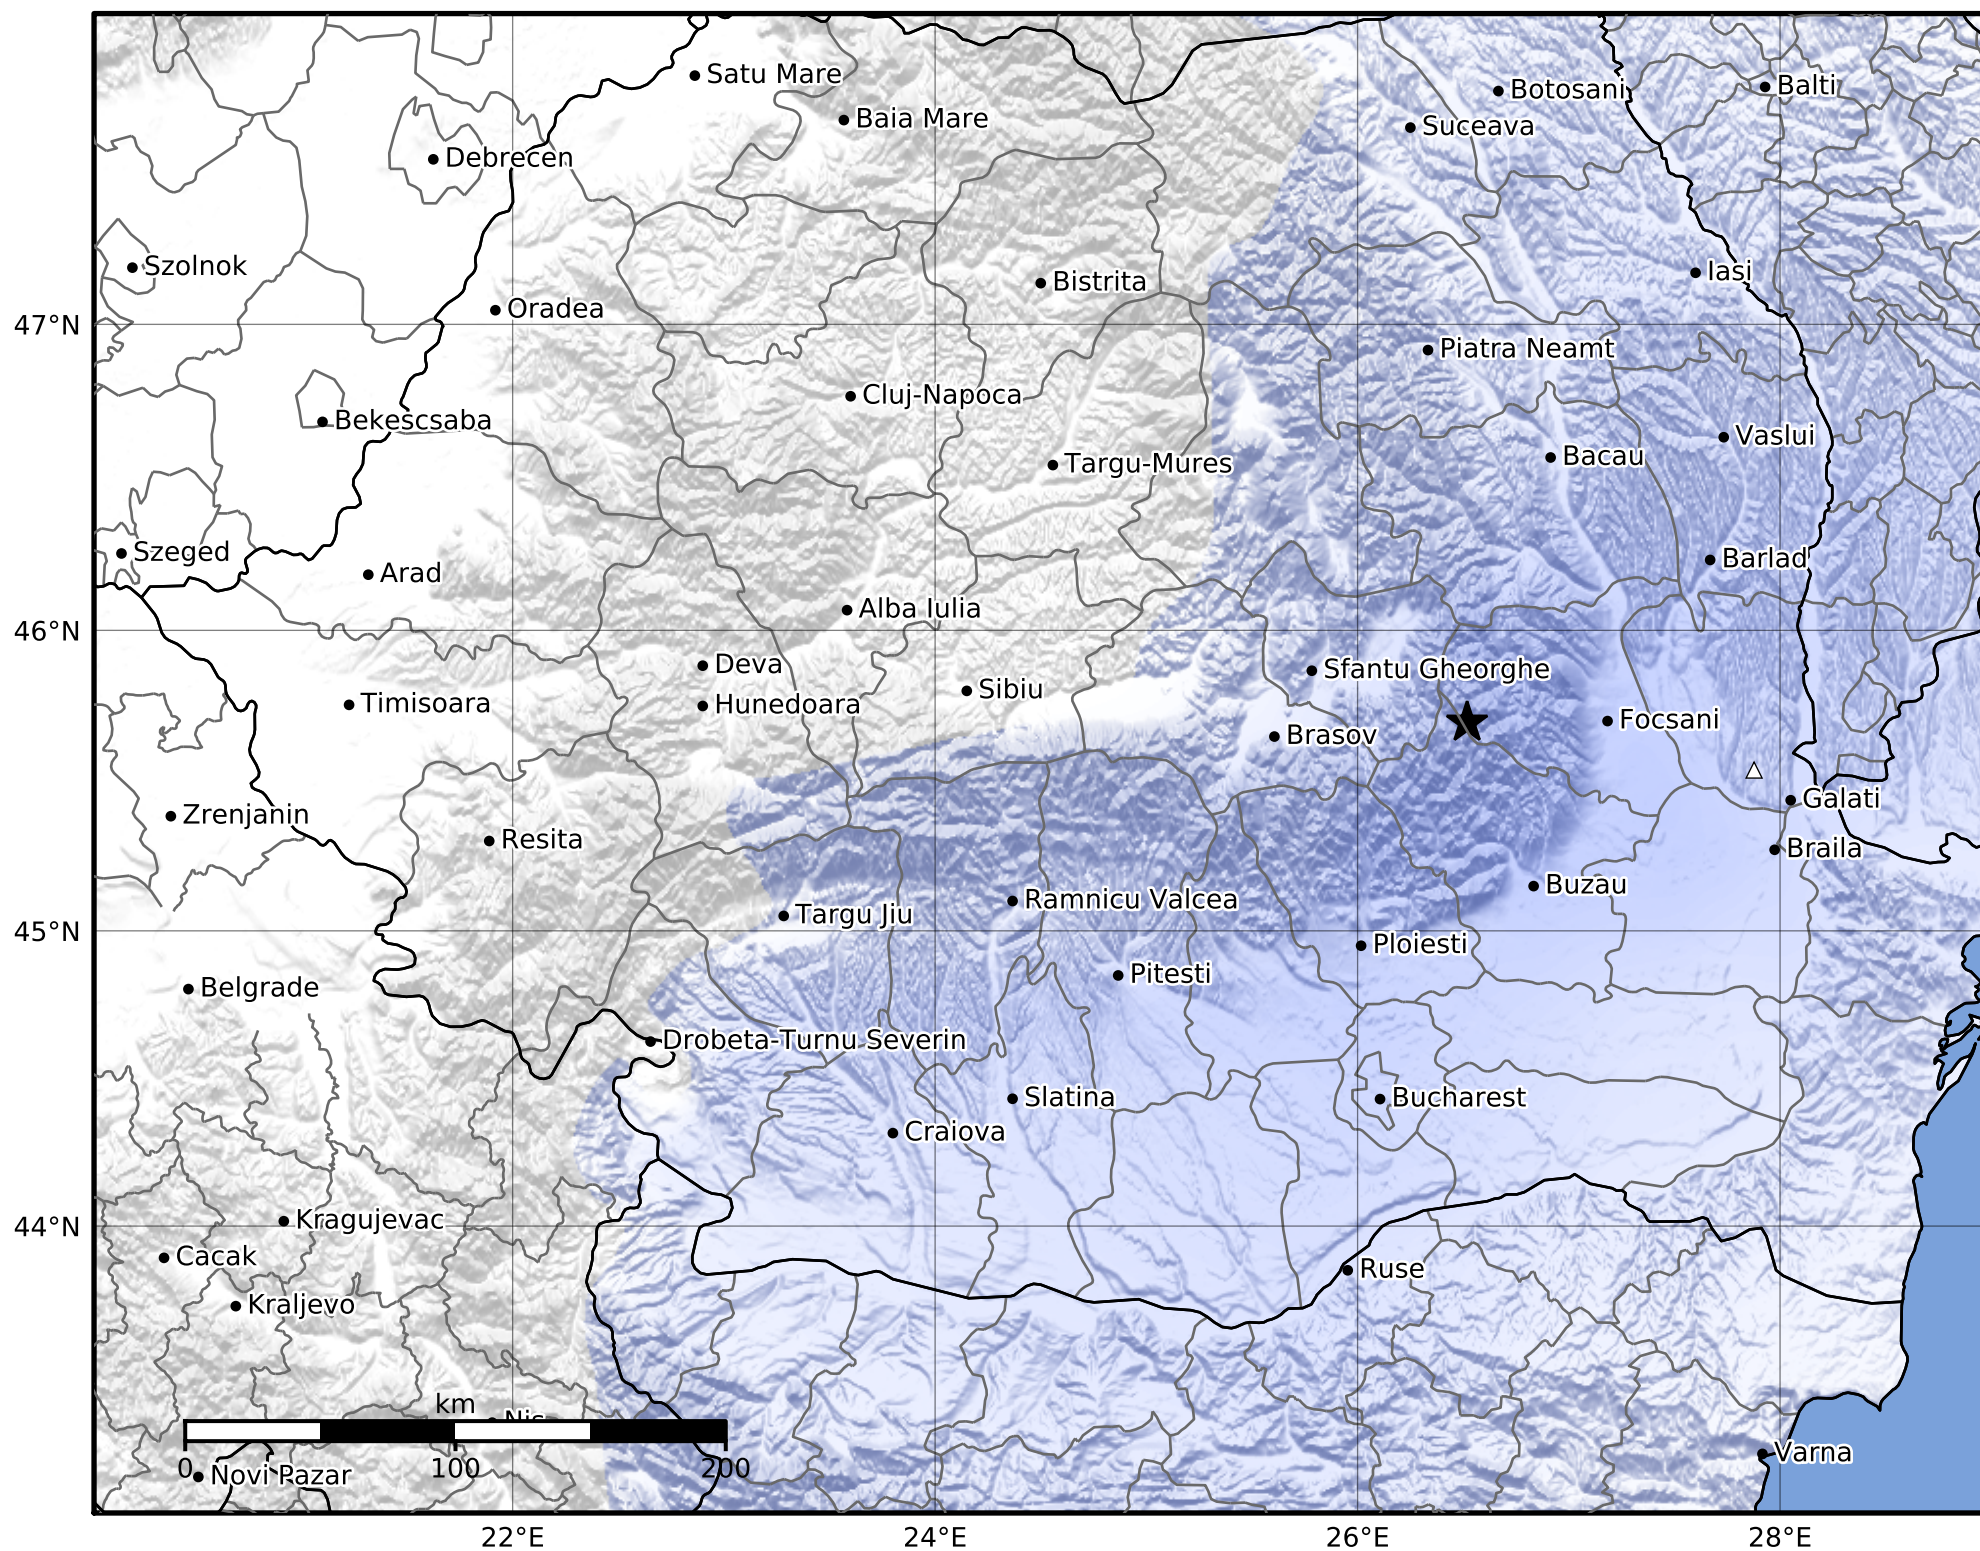

Macroseismic Intensity Map  
 INFP ShakeMap: Zona seismică Vrancea - Vrancea  
 Jan 29, 2024 13:59:08 UTC M3.4 N45.70 E26.52 Depth: 122.0km  
 ID:2024012913590835

SHAKING	Not felt	Weak	Light	Moderate	Strong	Very strong	Severe	Violent	Extreme
DAMAGE	None	None	None	Very light	Light	Moderate	Moderate/heavy	Heavy	Very heavy
PGA(%g)	<0.05	0.3	2.76	6.2	11.5	21.5	40.1	74.7	>139
PGV(cm/s)	<0.02	0.13	1.41	4.65	9.64	20	41.4	85.8	>178
INTENSITY	<b>I</b>	<b>II-III</b>	<b>IV</b>	<b>V</b>	<b>VI</b>	<b>VII</b>	<b>VIII</b>	<b>IX</b>	<b>X+</b>

Scale based on Worden et al. (2012)

Version 1: Processed 2024-01-29T14:40:50Z

△ Seismic Instrument      ○ Macroseismic Observation      ★ Epicenter