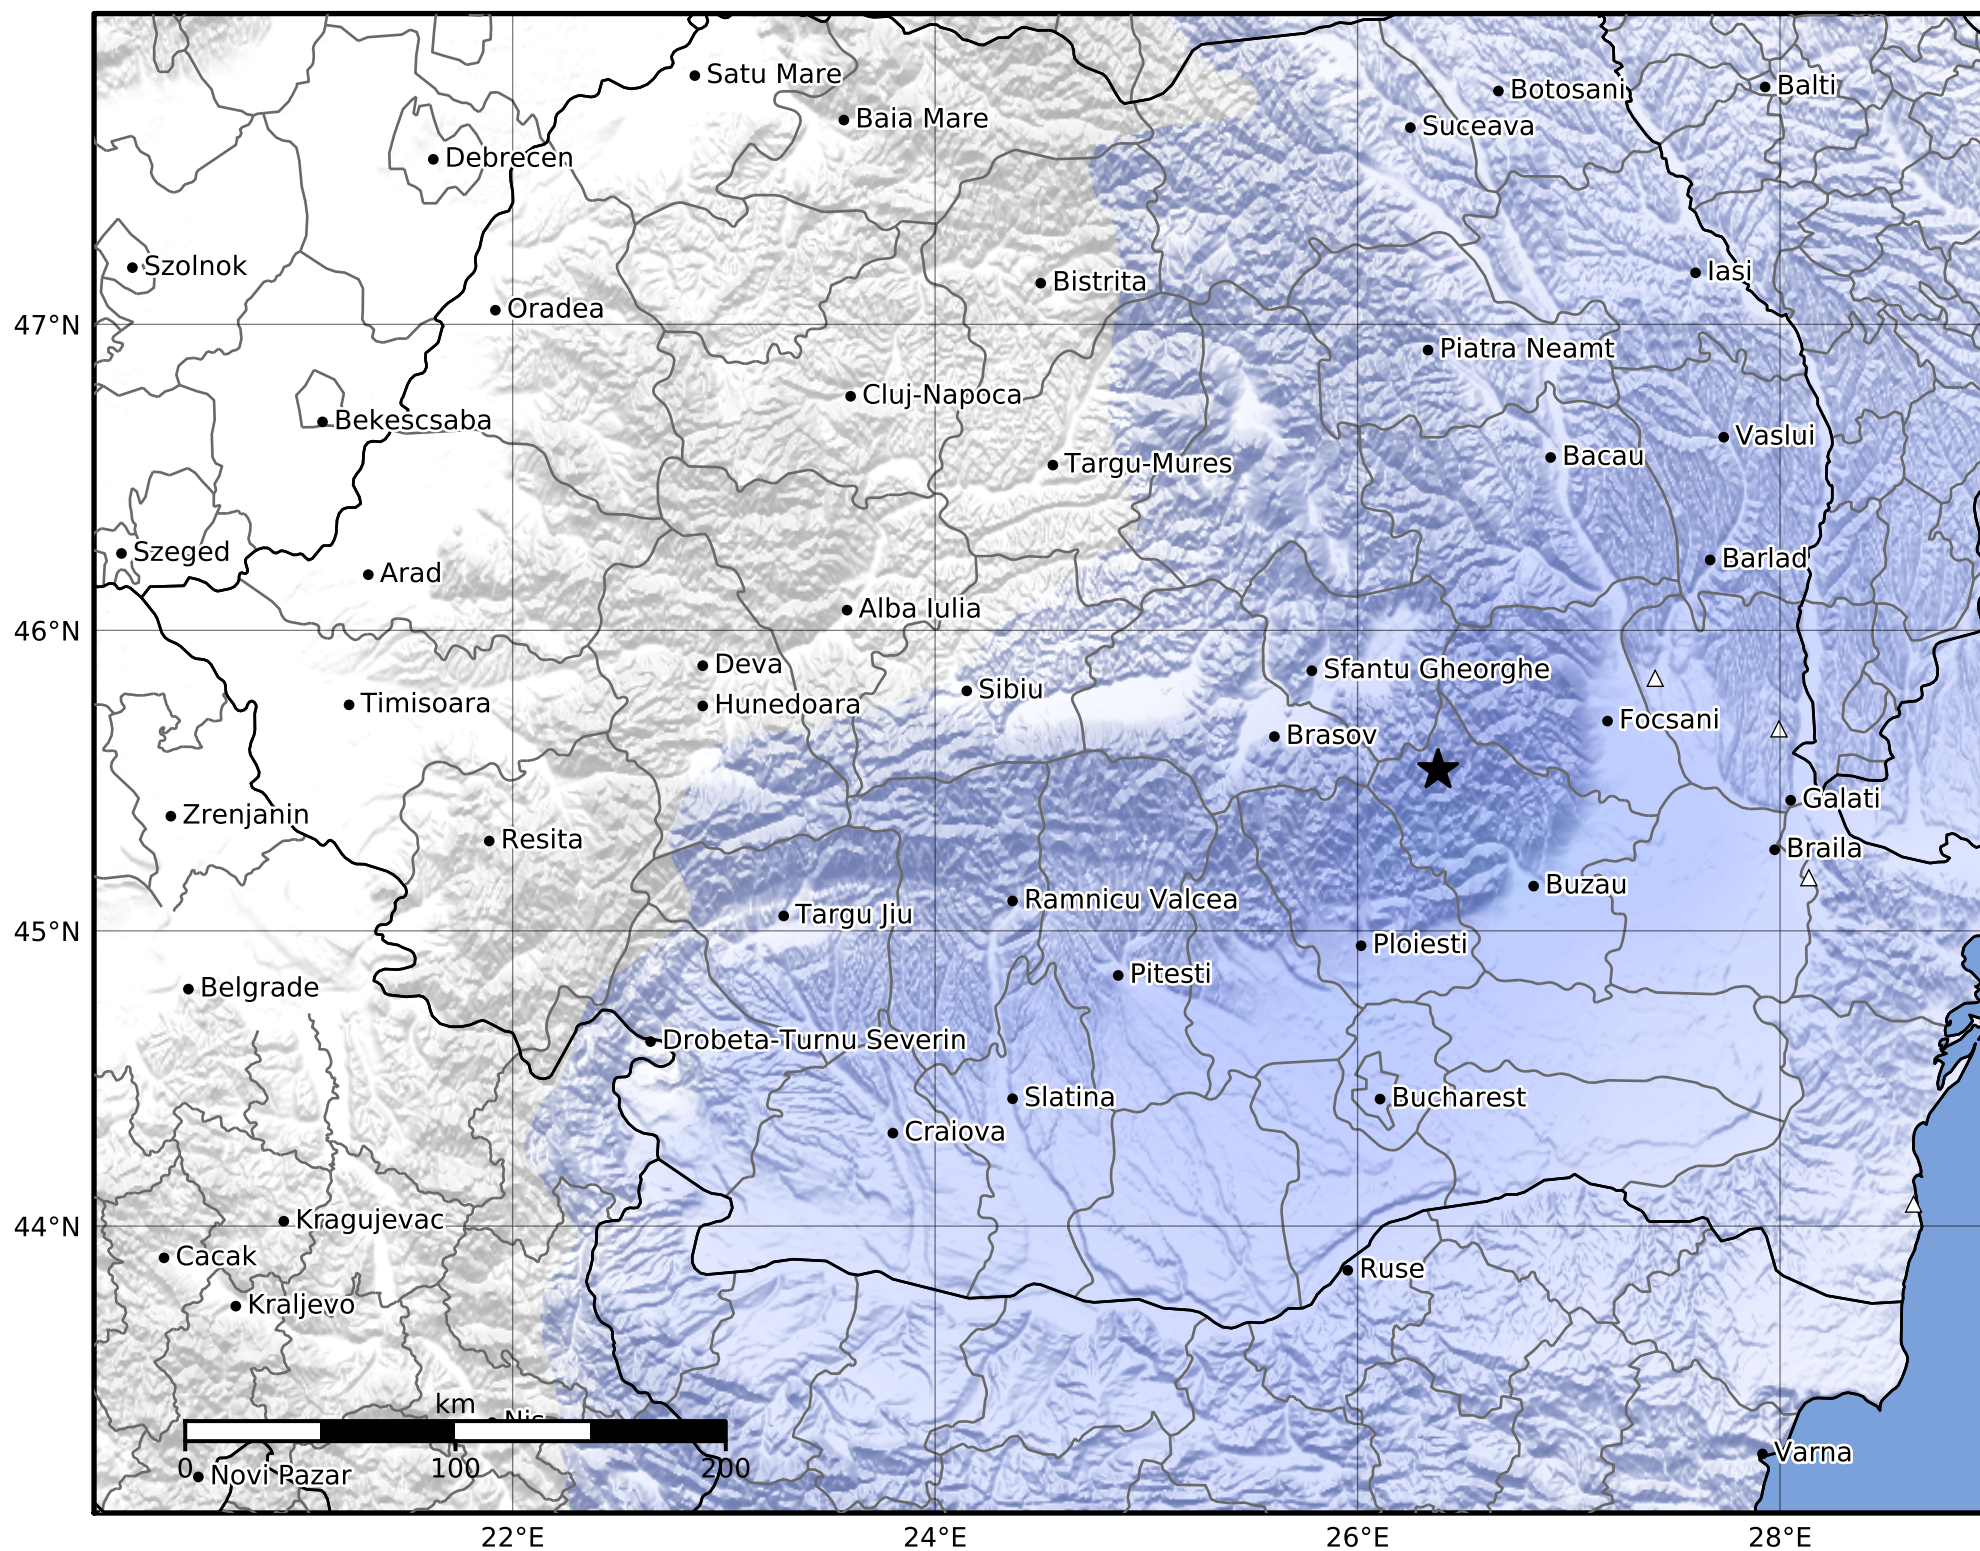

Macroseismic Intensity Map
 INFP ShakeMap: Zona seismică Vrancea - Buzău
 Feb 04, 2024 09:53:10 UTC M3.6 N45.54 E26.38 Depth: 122.0km
 ID:2024020409531034

SHAKING	Not felt	Weak	Light	Moderate	Strong	Very strong	Severe	Violent	Extreme
DAMAGE	None	None	None	Very light	Light	Moderate	Moderate/heavy	Heavy	Very heavy
PGA(%g)	<0.05	0.3	2.76	6.2	11.5	21.5	40.1	74.7	>139
PGV(cm/s)	<0.02	0.13	1.41	4.65	9.64	20	41.4	85.8	>178
INTENSITY	I	II-III	IV	V	VI	VII	VIII	IX	X+

Scale based on Worden et al. (2012)

Version 1: Processed 2024-02-04T10:29:09Z

△ Seismic Instrument ○ Macroseismic Observation ★ Epicenter