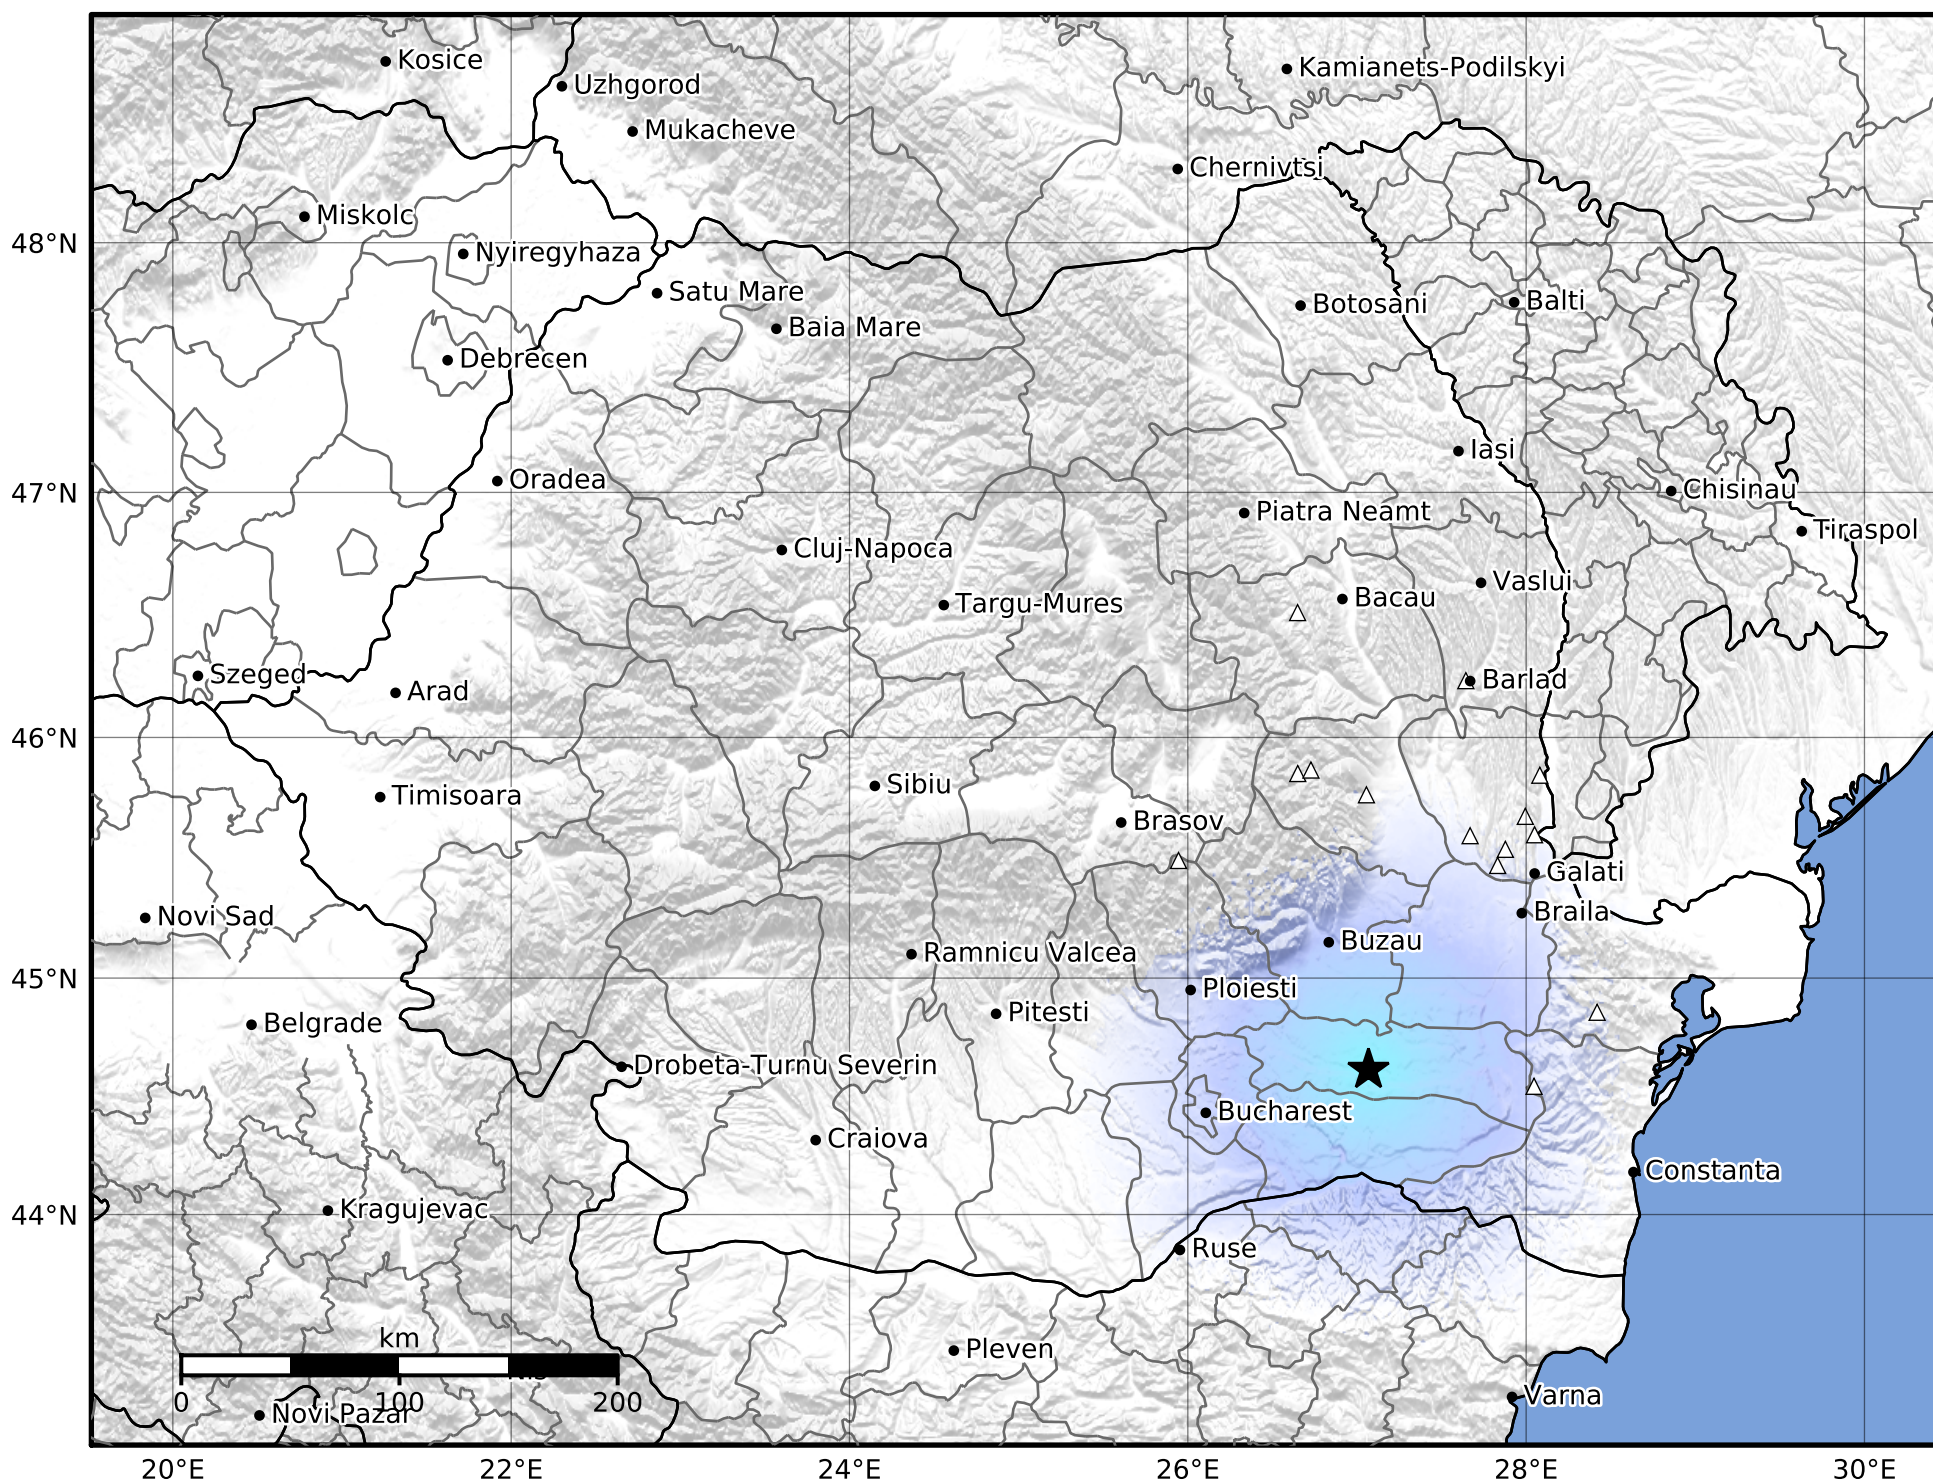

Macroseismic Intensity Map  
 INFP ShakeMap: Muntenia - Ialomita  
 Feb 05, 2024 21:50:46 UTC M4.0 N44.61 E27.07 Depth: 15.0km  
 ID:2024020521504667

SHAKING	Not felt	Weak	Light	Moderate	Strong	Very strong	Severe	Violent	Extreme
DAMAGE	None	None	None	Very light	Light	Moderate	Moderate/heavy	Heavy	Very heavy
PGA(%g)	<0.05	0.3	2.76	6.2	11.5	21.5	40.1	74.7	>139
PGV(cm/s)	<0.02	0.13	1.41	4.65	9.64	20	41.4	85.8	>178
INTENSITY	<b>I</b>	<b>II-III</b>	<b>IV</b>	<b>V</b>	<b>VI</b>	<b>VII</b>	<b>VIII</b>	<b>IX</b>	<b>X+</b>

Scale based on Worden et al. (2012)

Version 1: Processed 2024-02-05T22:59:02Z

△ Seismic Instrument      ○ Macroseismic Observation      ★ Epicenter