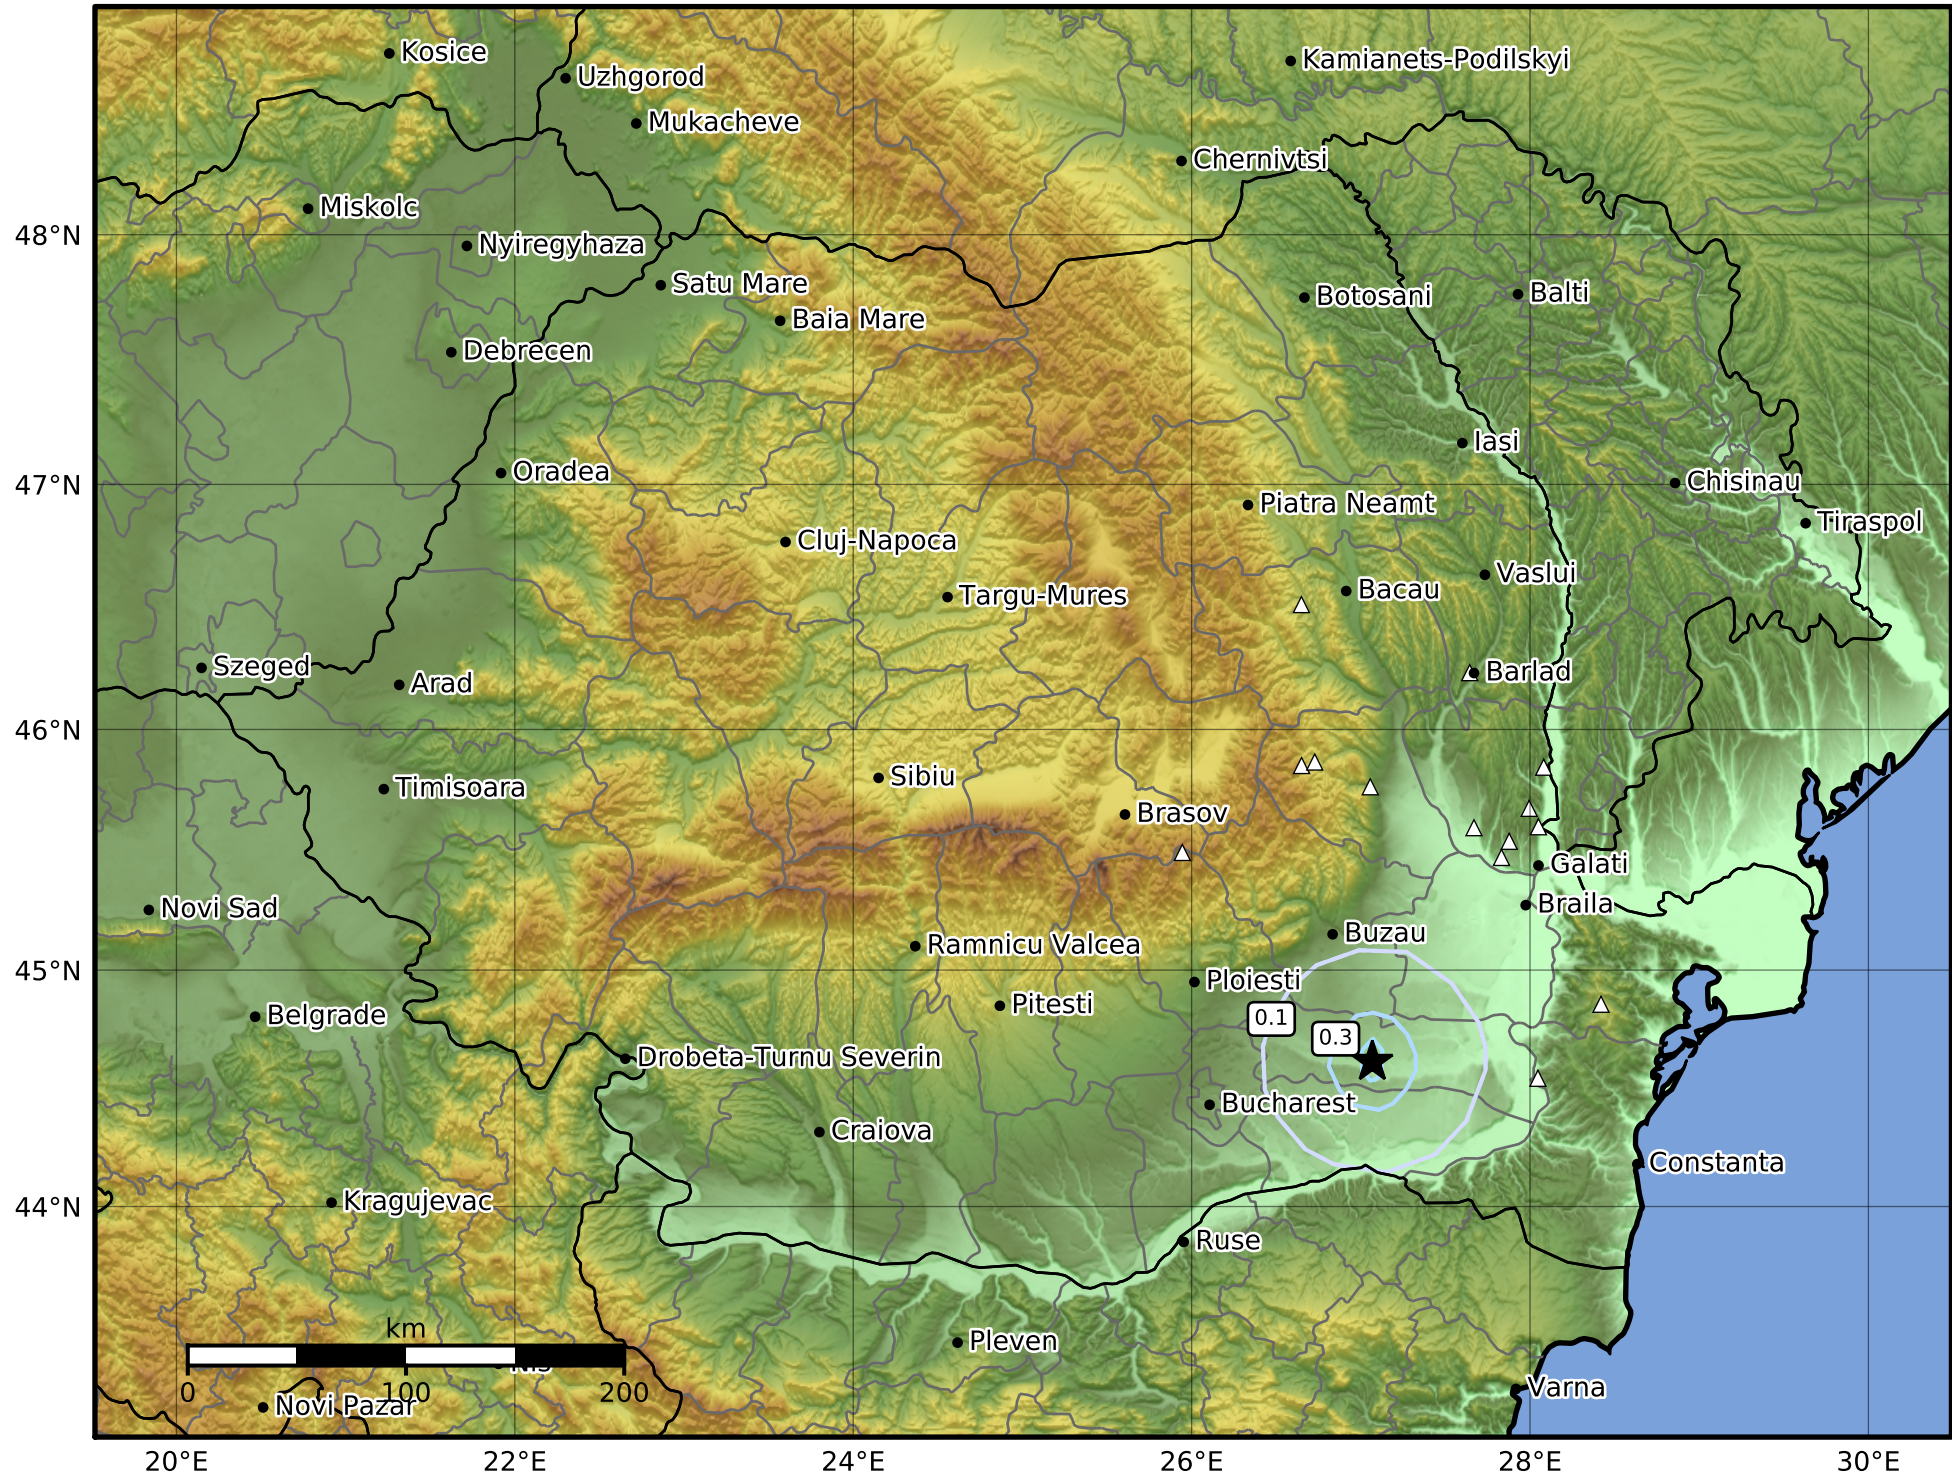

Peak Ground Acceleration Map
 INFP ShakeMap: Muntenia - Ialomita
 Feb 05, 2024 21:50:46 UTC M4.0 N44.61 E27.07 Depth: 15.0km
 ID:2024020521504667

Scale based on Worden et al. (2012)

Version 1: Processed 2024-02-05T22:59:02Z

△ Seismic Instrument ○ Macroseismic Observation ★ Epicenter