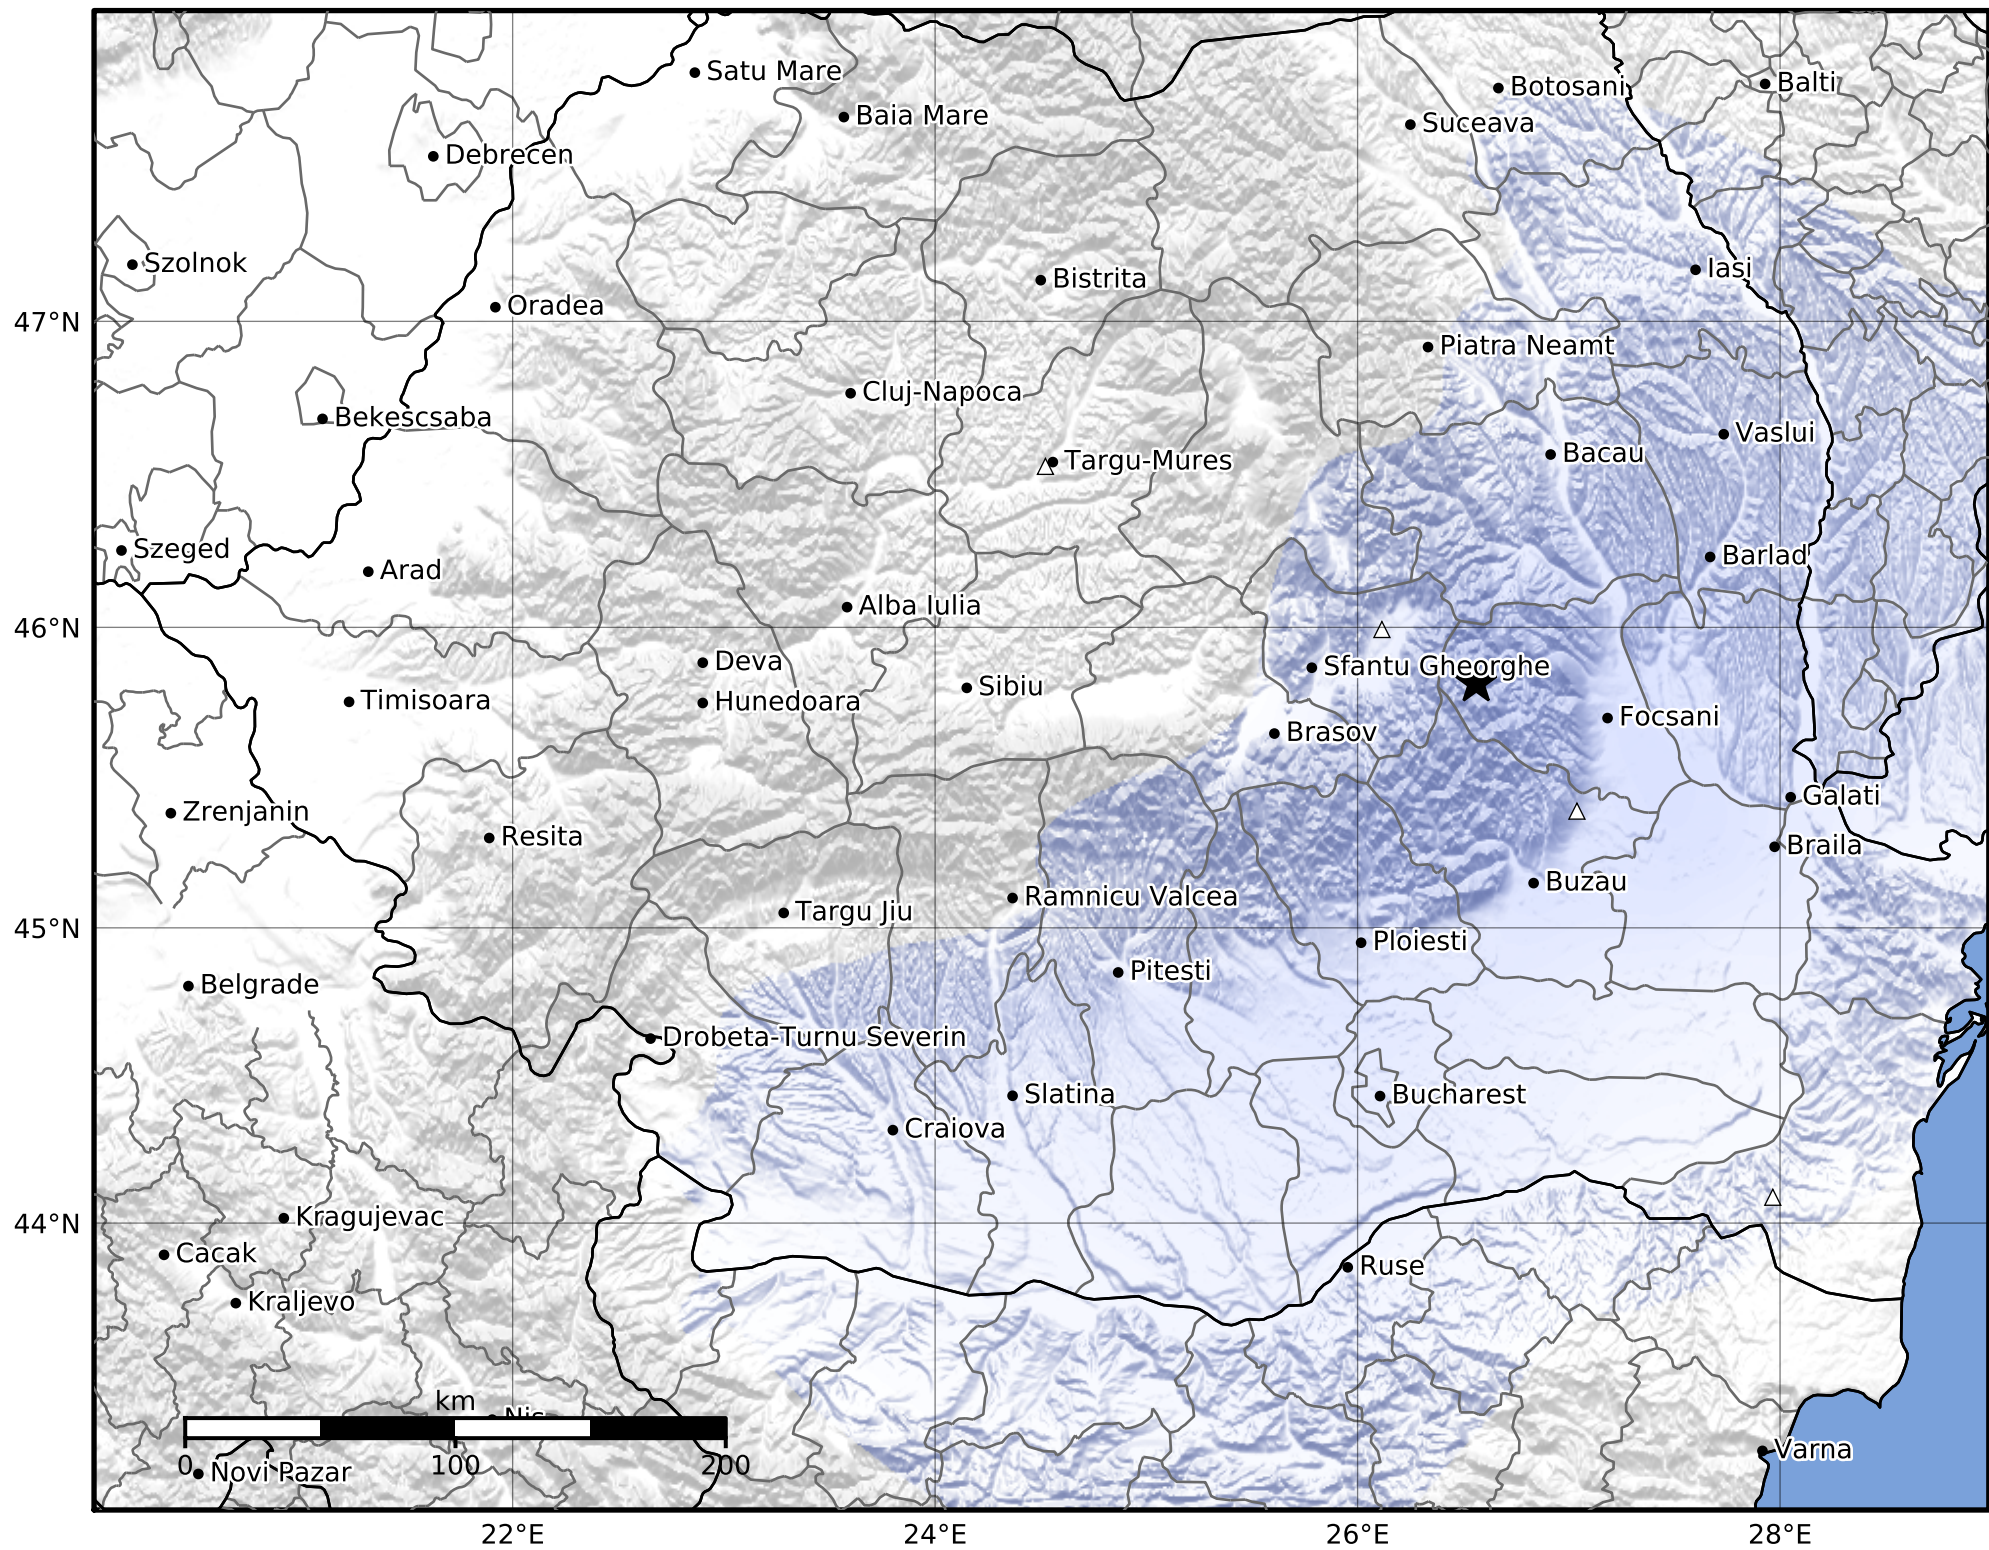

Macroseismic Intensity Map
 INFP ShakeMap: Zona seismică Vrancea - Vrancea
 Feb 16, 2024 04:20:36 UTC M3.1 N45.82 E26.56 Depth: 81.0km
 ID:2024021604203613

SHAKING	Not felt	Weak	Light	Moderate	Strong	Very strong	Severe	Violent	Extreme
DAMAGE	None	None	None	Very light	Light	Moderate	Moderate/heavy	Heavy	Very heavy
PGA(%g)	<0.05	0.3	2.76	6.2	11.5	21.5	40.1	74.7	>139
PGV(cm/s)	<0.02	0.13	1.41	4.65	9.64	20	41.4	85.8	>178
INTENSITY	I	II-III	IV	V	VI	VII	VIII	IX	X+

Scale based on Worden et al. (2012)

Version 1: Processed 2024-02-16T04:56:21Z

△ Seismic Instrument ○ Macroseismic Observation ★ Epicenter