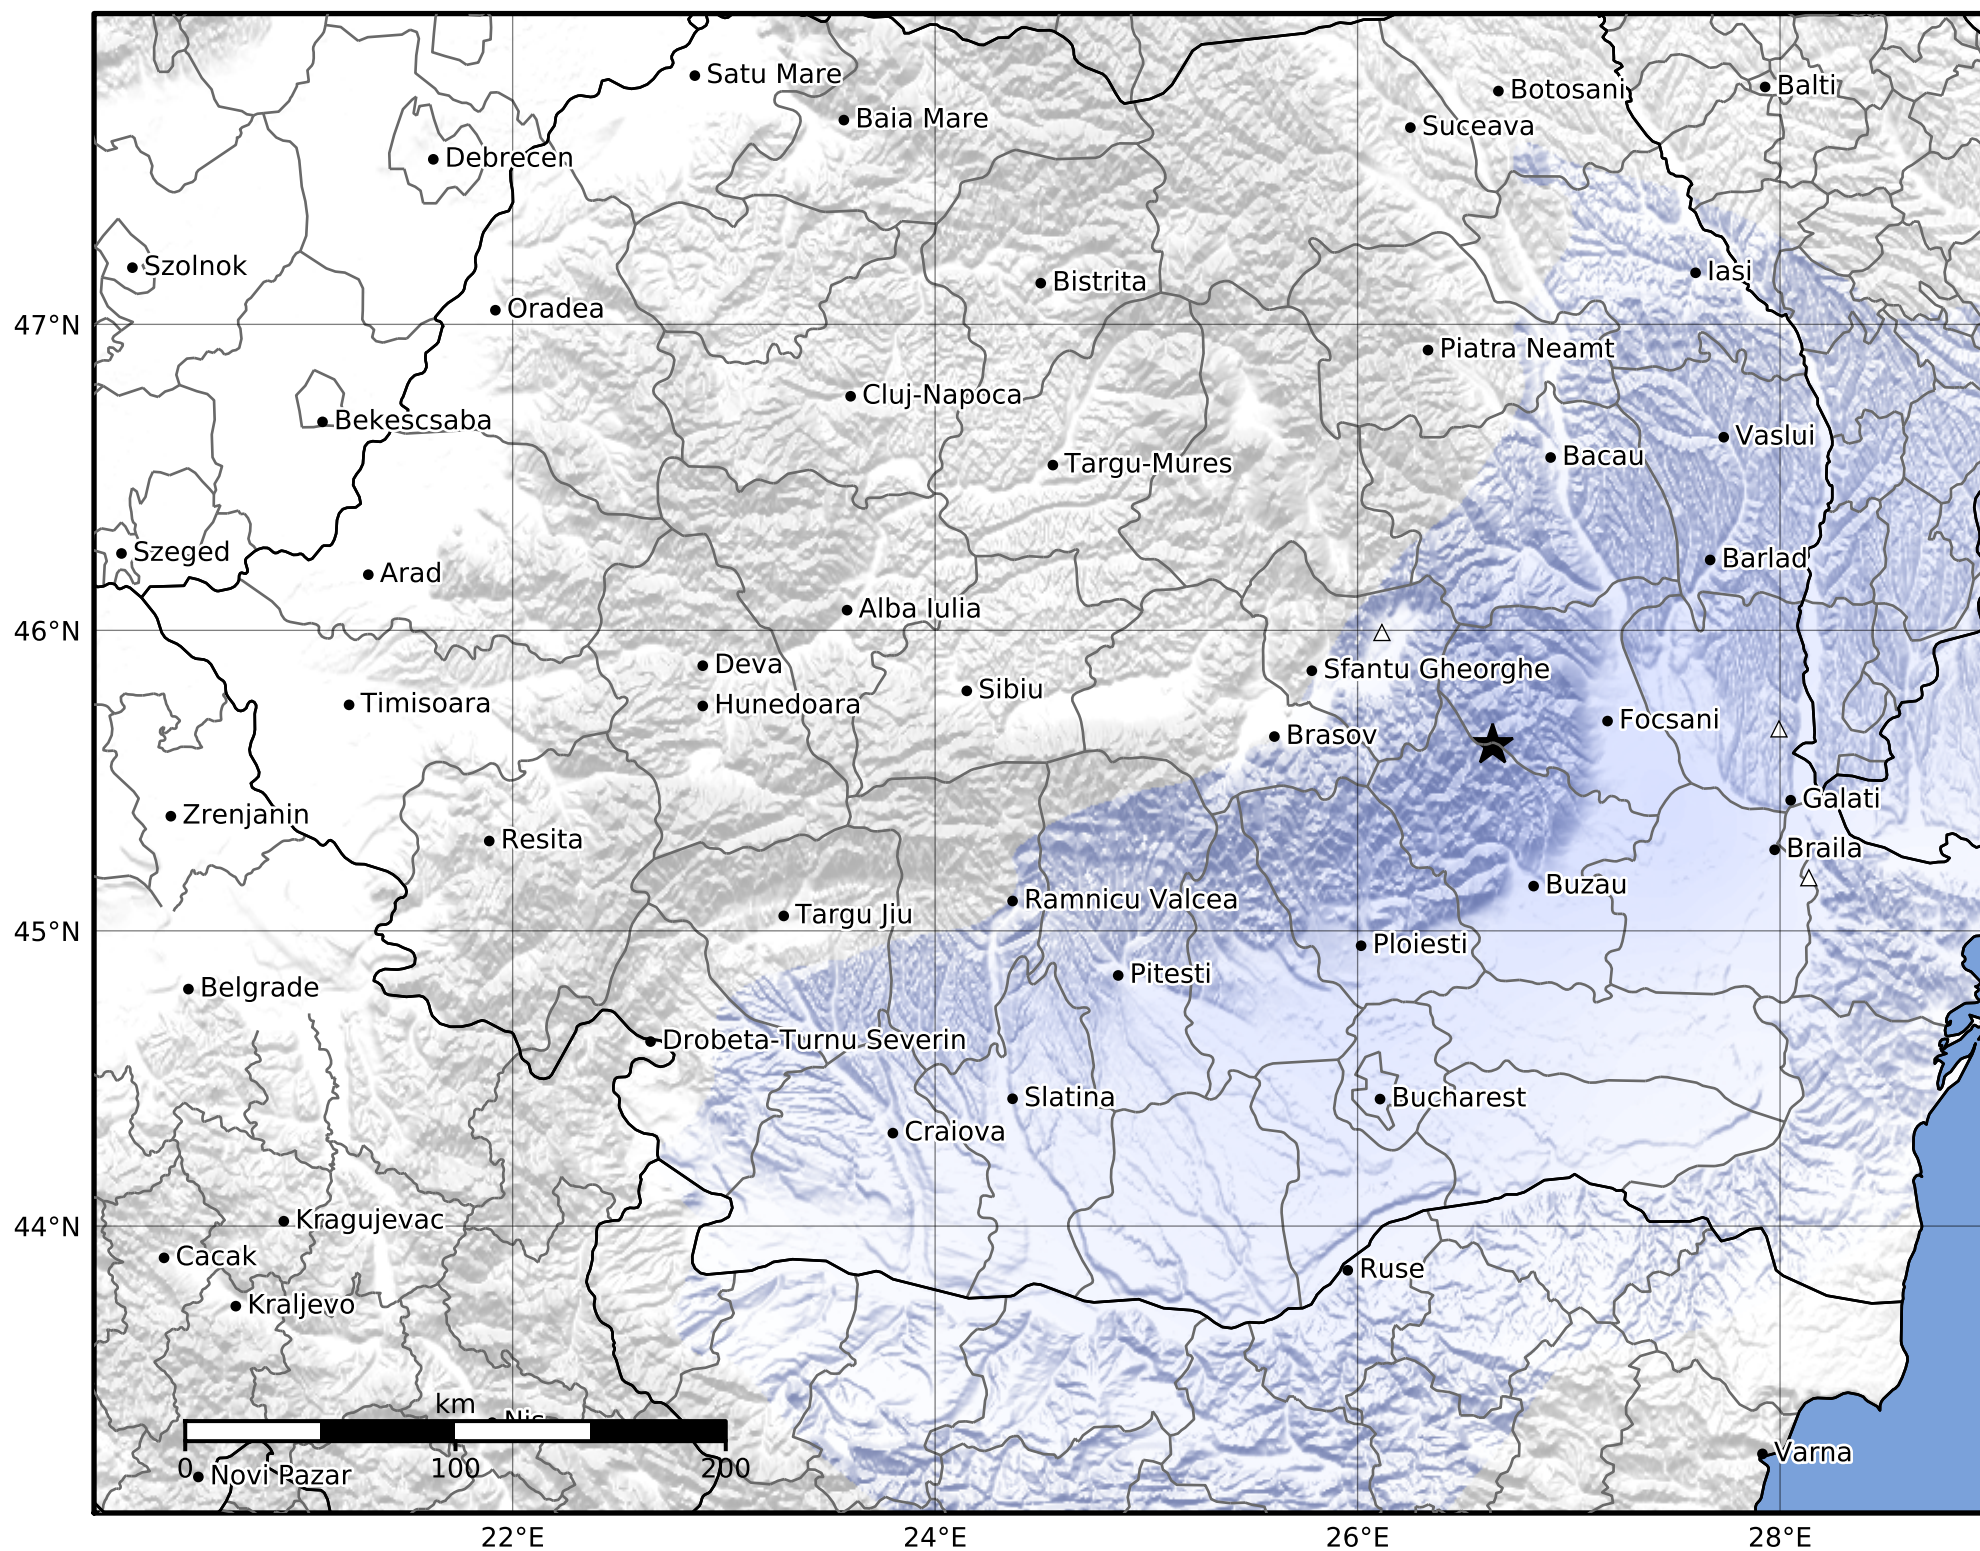

Macroseismic Intensity Map
 INFP ShakeMap: Zona seismică Vrancea - Vrancea
 Mar 06, 2024 03:12:52 UTC M3.0 N45.62 E26.64 Depth: 125.0km
 ID:2024030603125200

SHAKING	Not felt	Weak	Light	Moderate	Strong	Very strong	Severe	Violent	Extreme
DAMAGE	None	None	None	Very light	Light	Moderate	Moderate/heavy	Heavy	Very heavy
PGA(%g)	<0.05	0.3	2.76	6.2	11.5	21.5	40.1	74.7	>139
PGV(cm/s)	<0.02	0.13	1.41	4.65	9.64	20	41.4	85.8	>178
INTENSITY	I	II-III	IV	V	VI	VII	VIII	IX	X+

Scale based on Worden et al. (2012)

Version 1: Processed 2024-03-06T03:56:31Z

△ Seismic Instrument ○ Macroseismic Observation ★ Epicenter