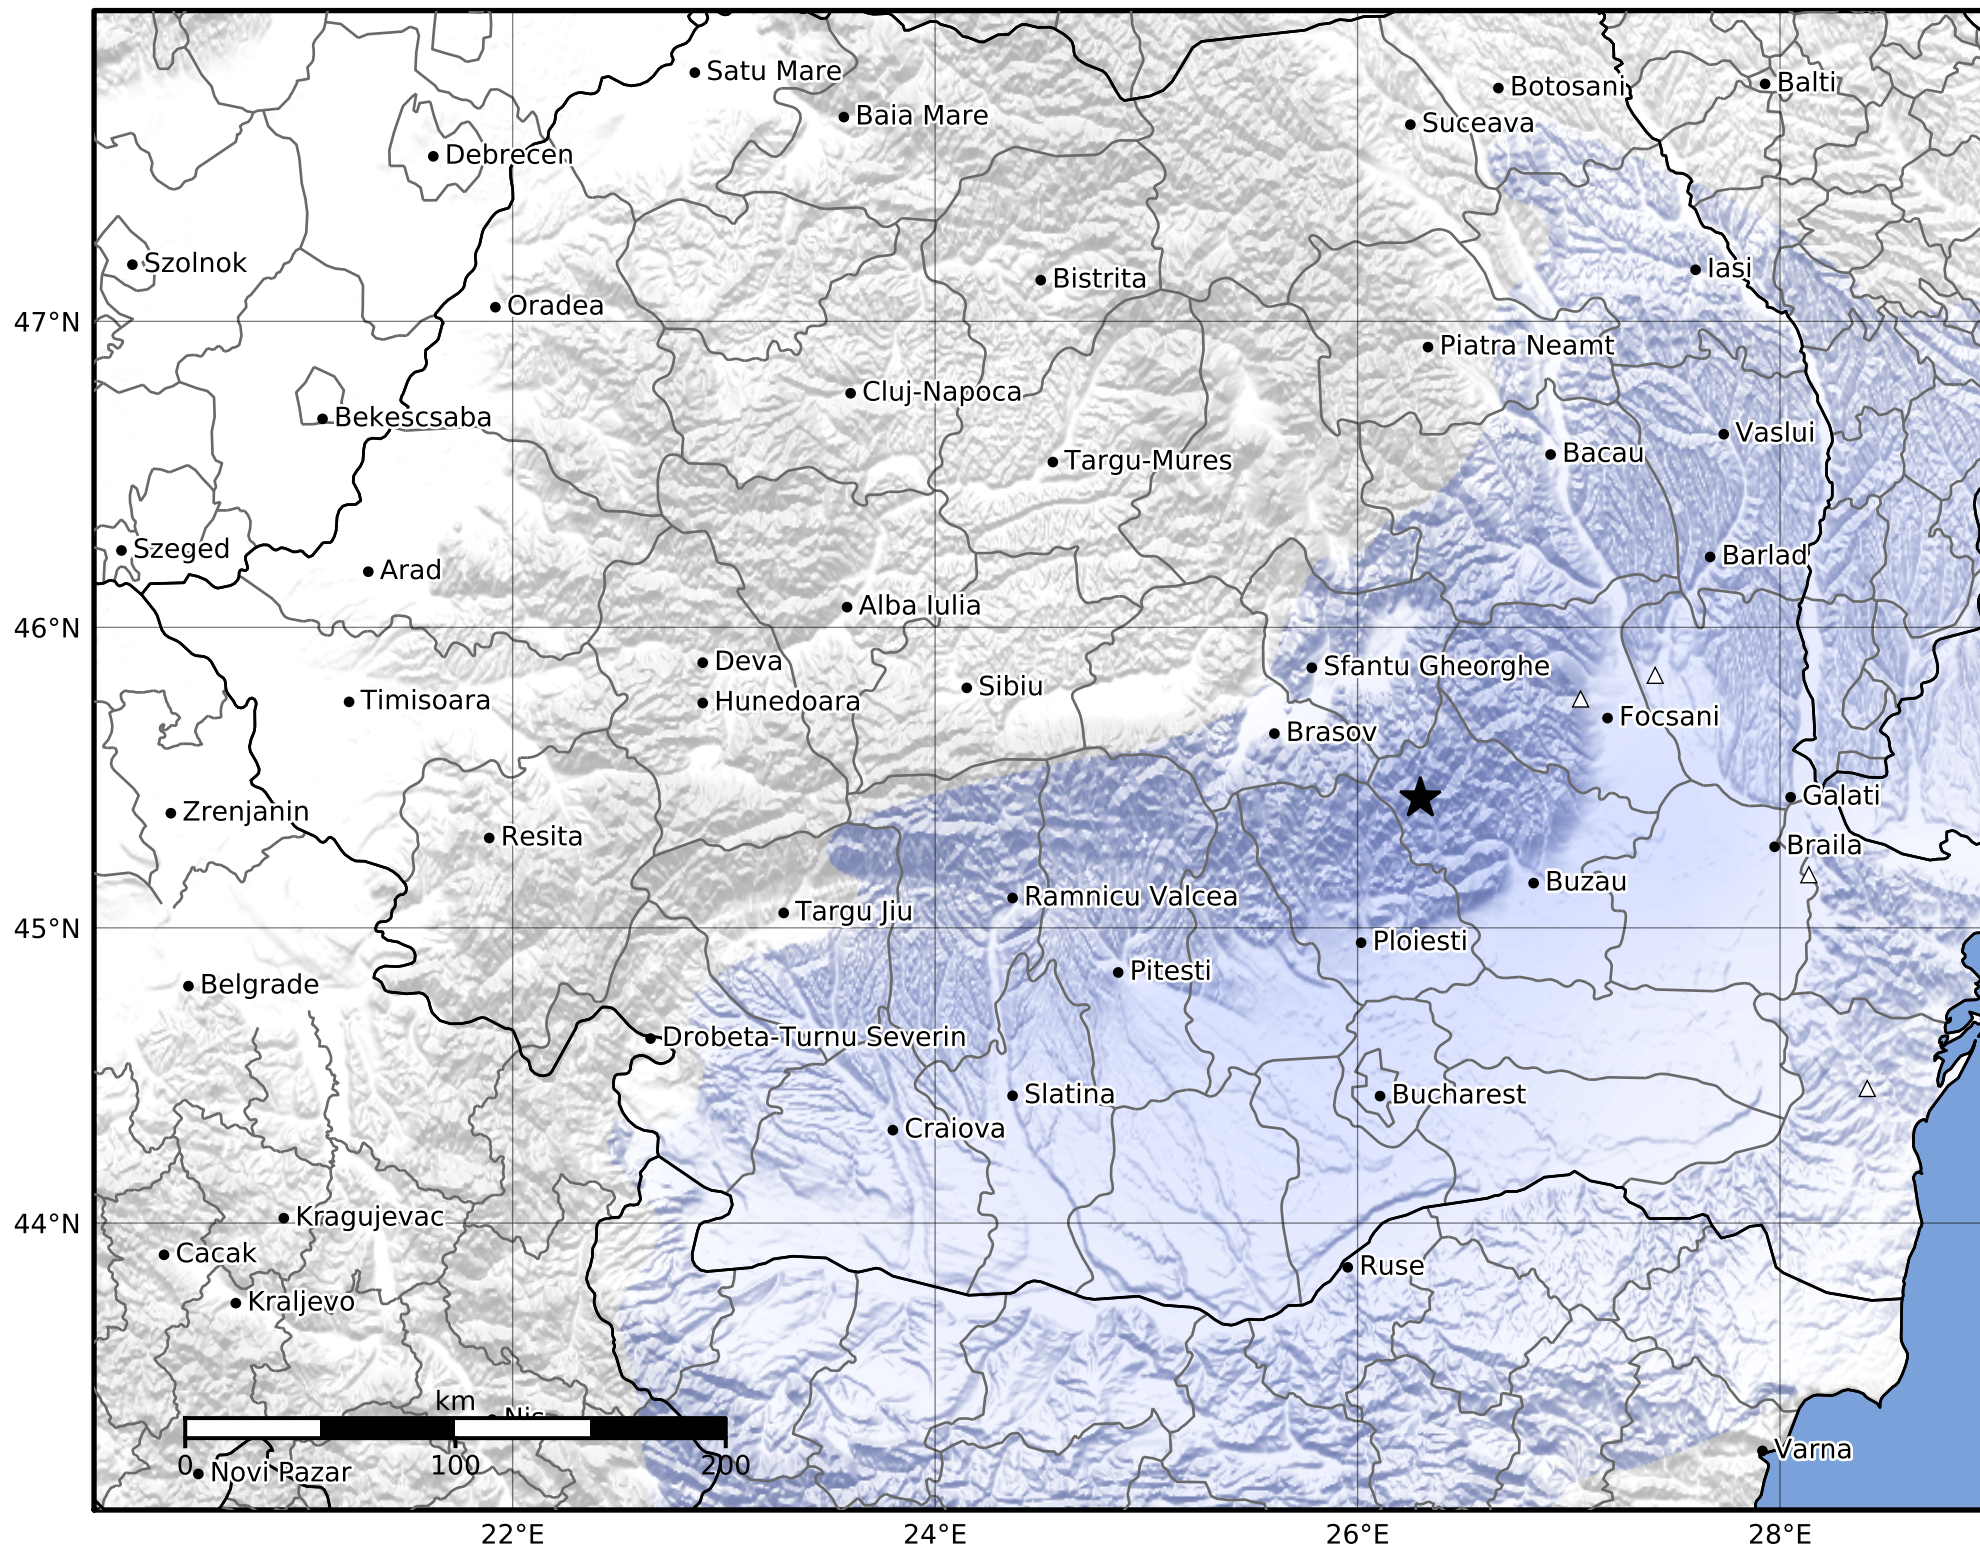

Macroseismic Intensity Map  
 INFP ShakeMap: Zona seismică Vrancea - Buzău  
 Mar 07, 2024 14:39:45 UTC M3.1 N45.43 E26.30 Depth: 122.0km  
 ID:2024030714394563

SHAKING	Not felt	Weak	Light	Moderate	Strong	Very strong	Severe	Violent	Extreme
DAMAGE	None	None	None	Very light	Light	Moderate	Moderate/heavy	Heavy	Very heavy
PGA(%g)	<0.05	0.3	2.76	6.2	11.5	21.5	40.1	74.7	>139
PGV(cm/s)	<0.02	0.13	1.41	4.65	9.64	20	41.4	85.8	>178
INTENSITY	<b>I</b>	<b>II-III</b>	<b>IV</b>	<b>V</b>	<b>VI</b>	<b>VII</b>	<b>VIII</b>	<b>IX</b>	<b>X+</b>

Scale based on Worden et al. (2012)

Version 1: Processed 2024-03-07T15:12:48Z

△ Seismic Instrument      ○ Macroseismic Observation      ★ Epicenter