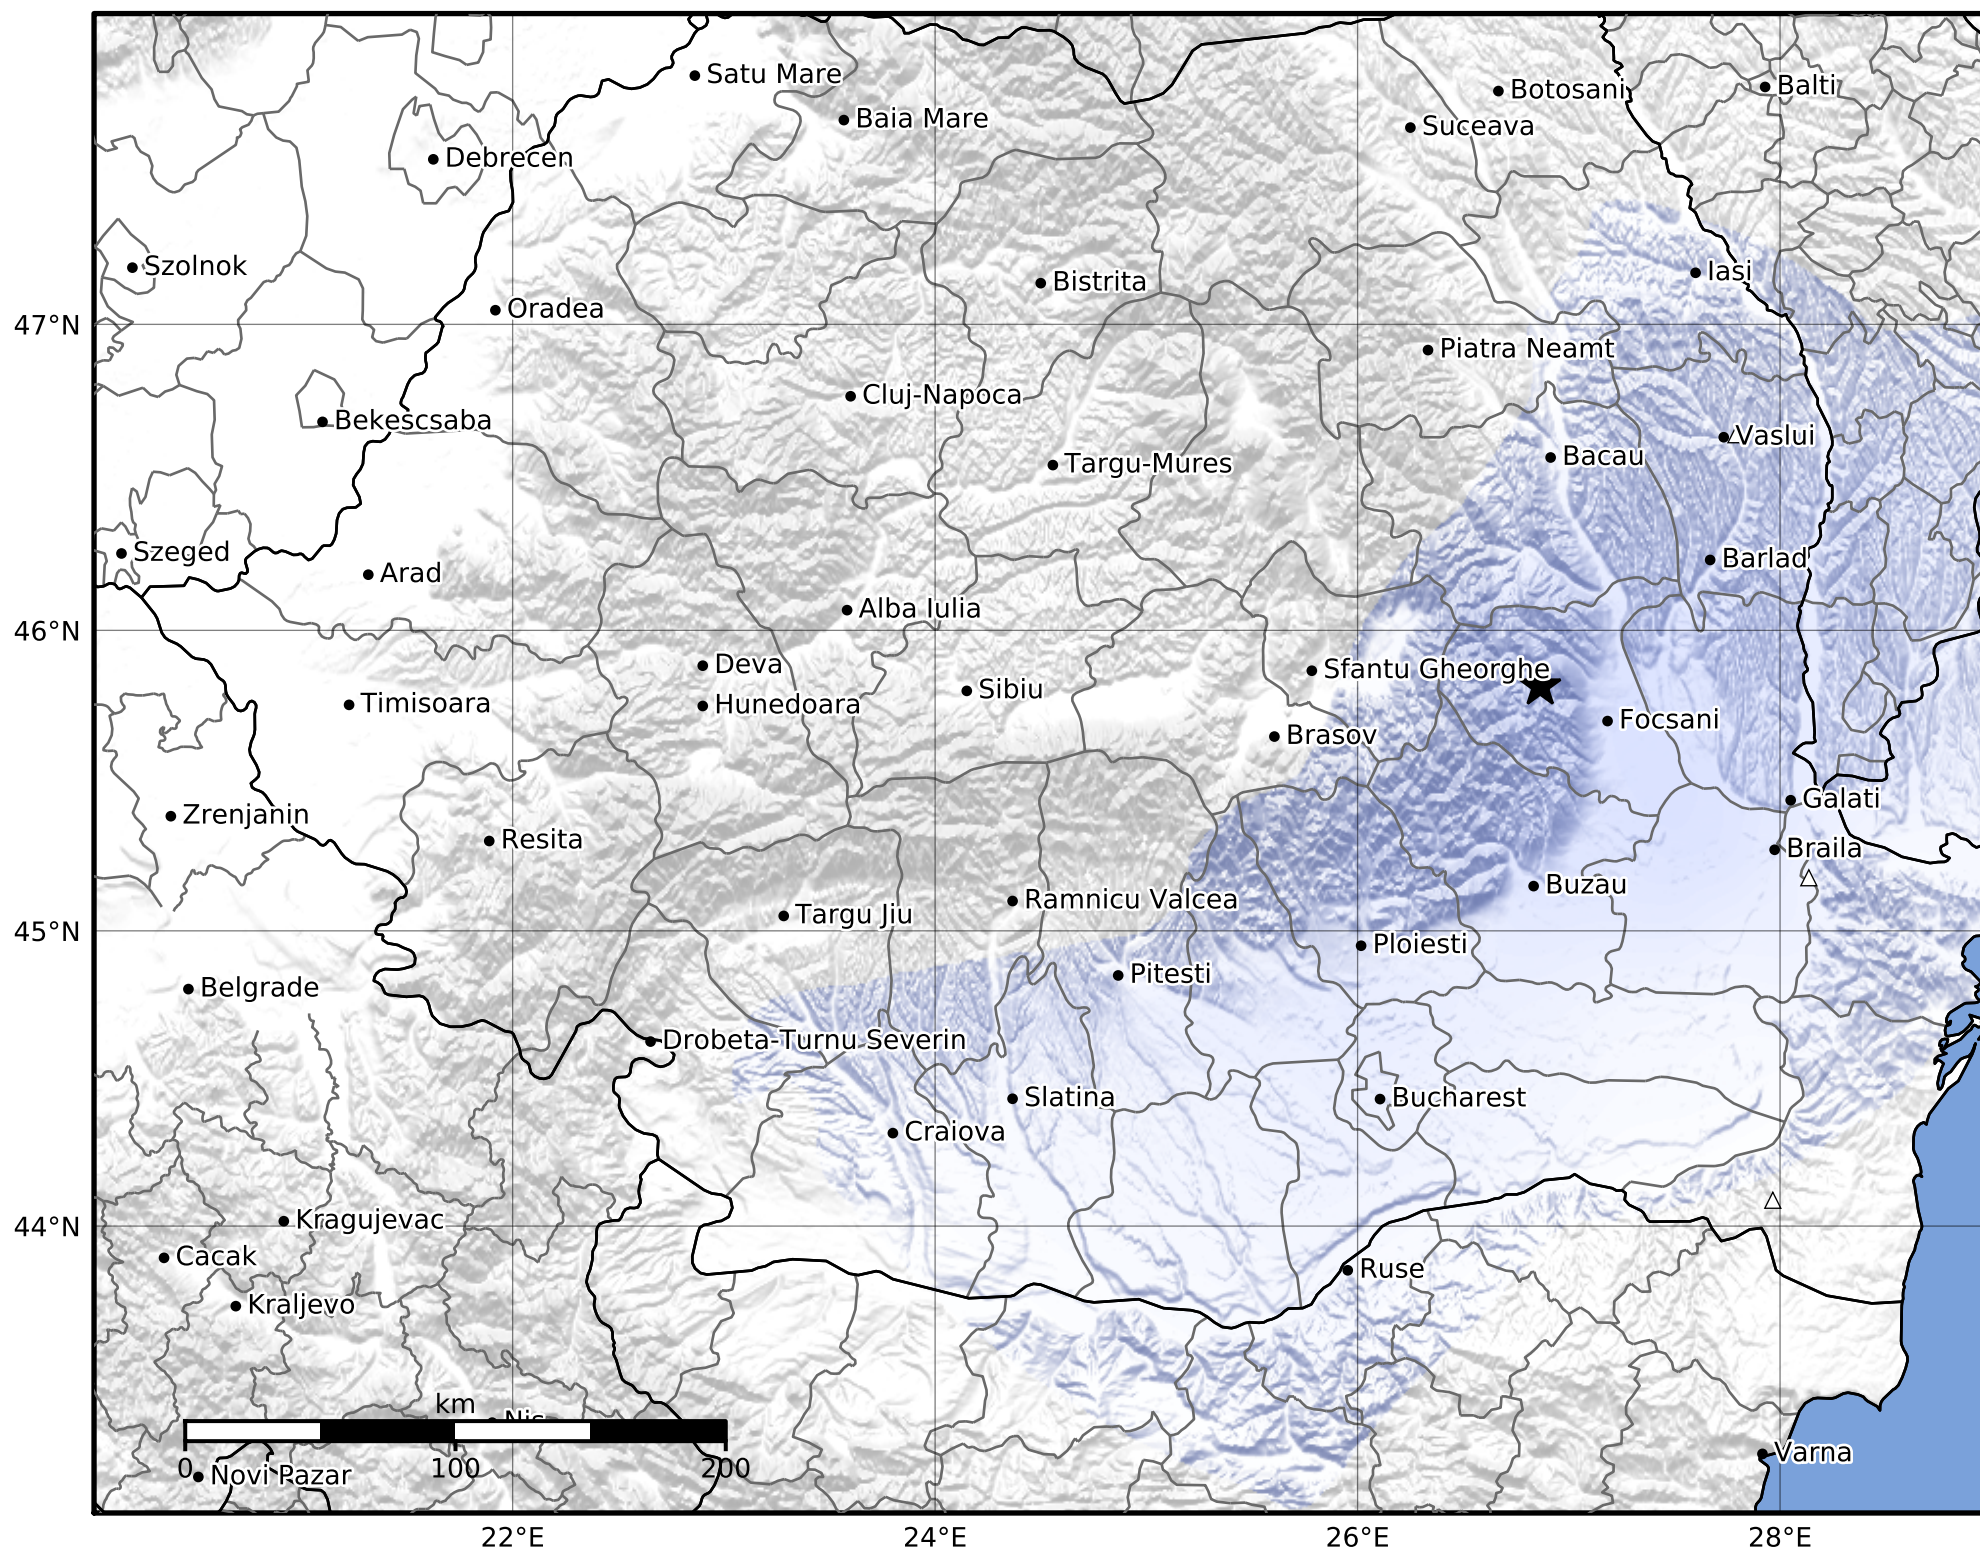

Macroseismic Intensity Map  
 INFP ShakeMap: Zona seismică Vrancea - Vrancea  
 Mar 08, 2024 16:48:06 UTC M3.1 N45.82 E26.86 Depth: 111.0km  
 ID:2024030816480673

SHAKING	Not felt	Weak	Light	Moderate	Strong	Very strong	Severe	Violent	Extreme
DAMAGE	None	None	None	Very light	Light	Moderate	Moderate/heavy	Heavy	Very heavy
PGA(%g)	<0.05	0.3	2.76	6.2	11.5	21.5	40.1	74.7	>139
PGV(cm/s)	<0.02	0.13	1.41	4.65	9.64	20	41.4	85.8	>178
INTENSITY	<b>I</b>	<b>II-III</b>	<b>IV</b>	<b>V</b>	<b>VI</b>	<b>VII</b>	<b>VIII</b>	<b>IX</b>	<b>X+</b>

Scale based on Worden et al. (2012)

Version 1: Processed 2024-03-08T17:34:46Z

△ Seismic Instrument

○ Macroseismic Observation

★ Epicenter