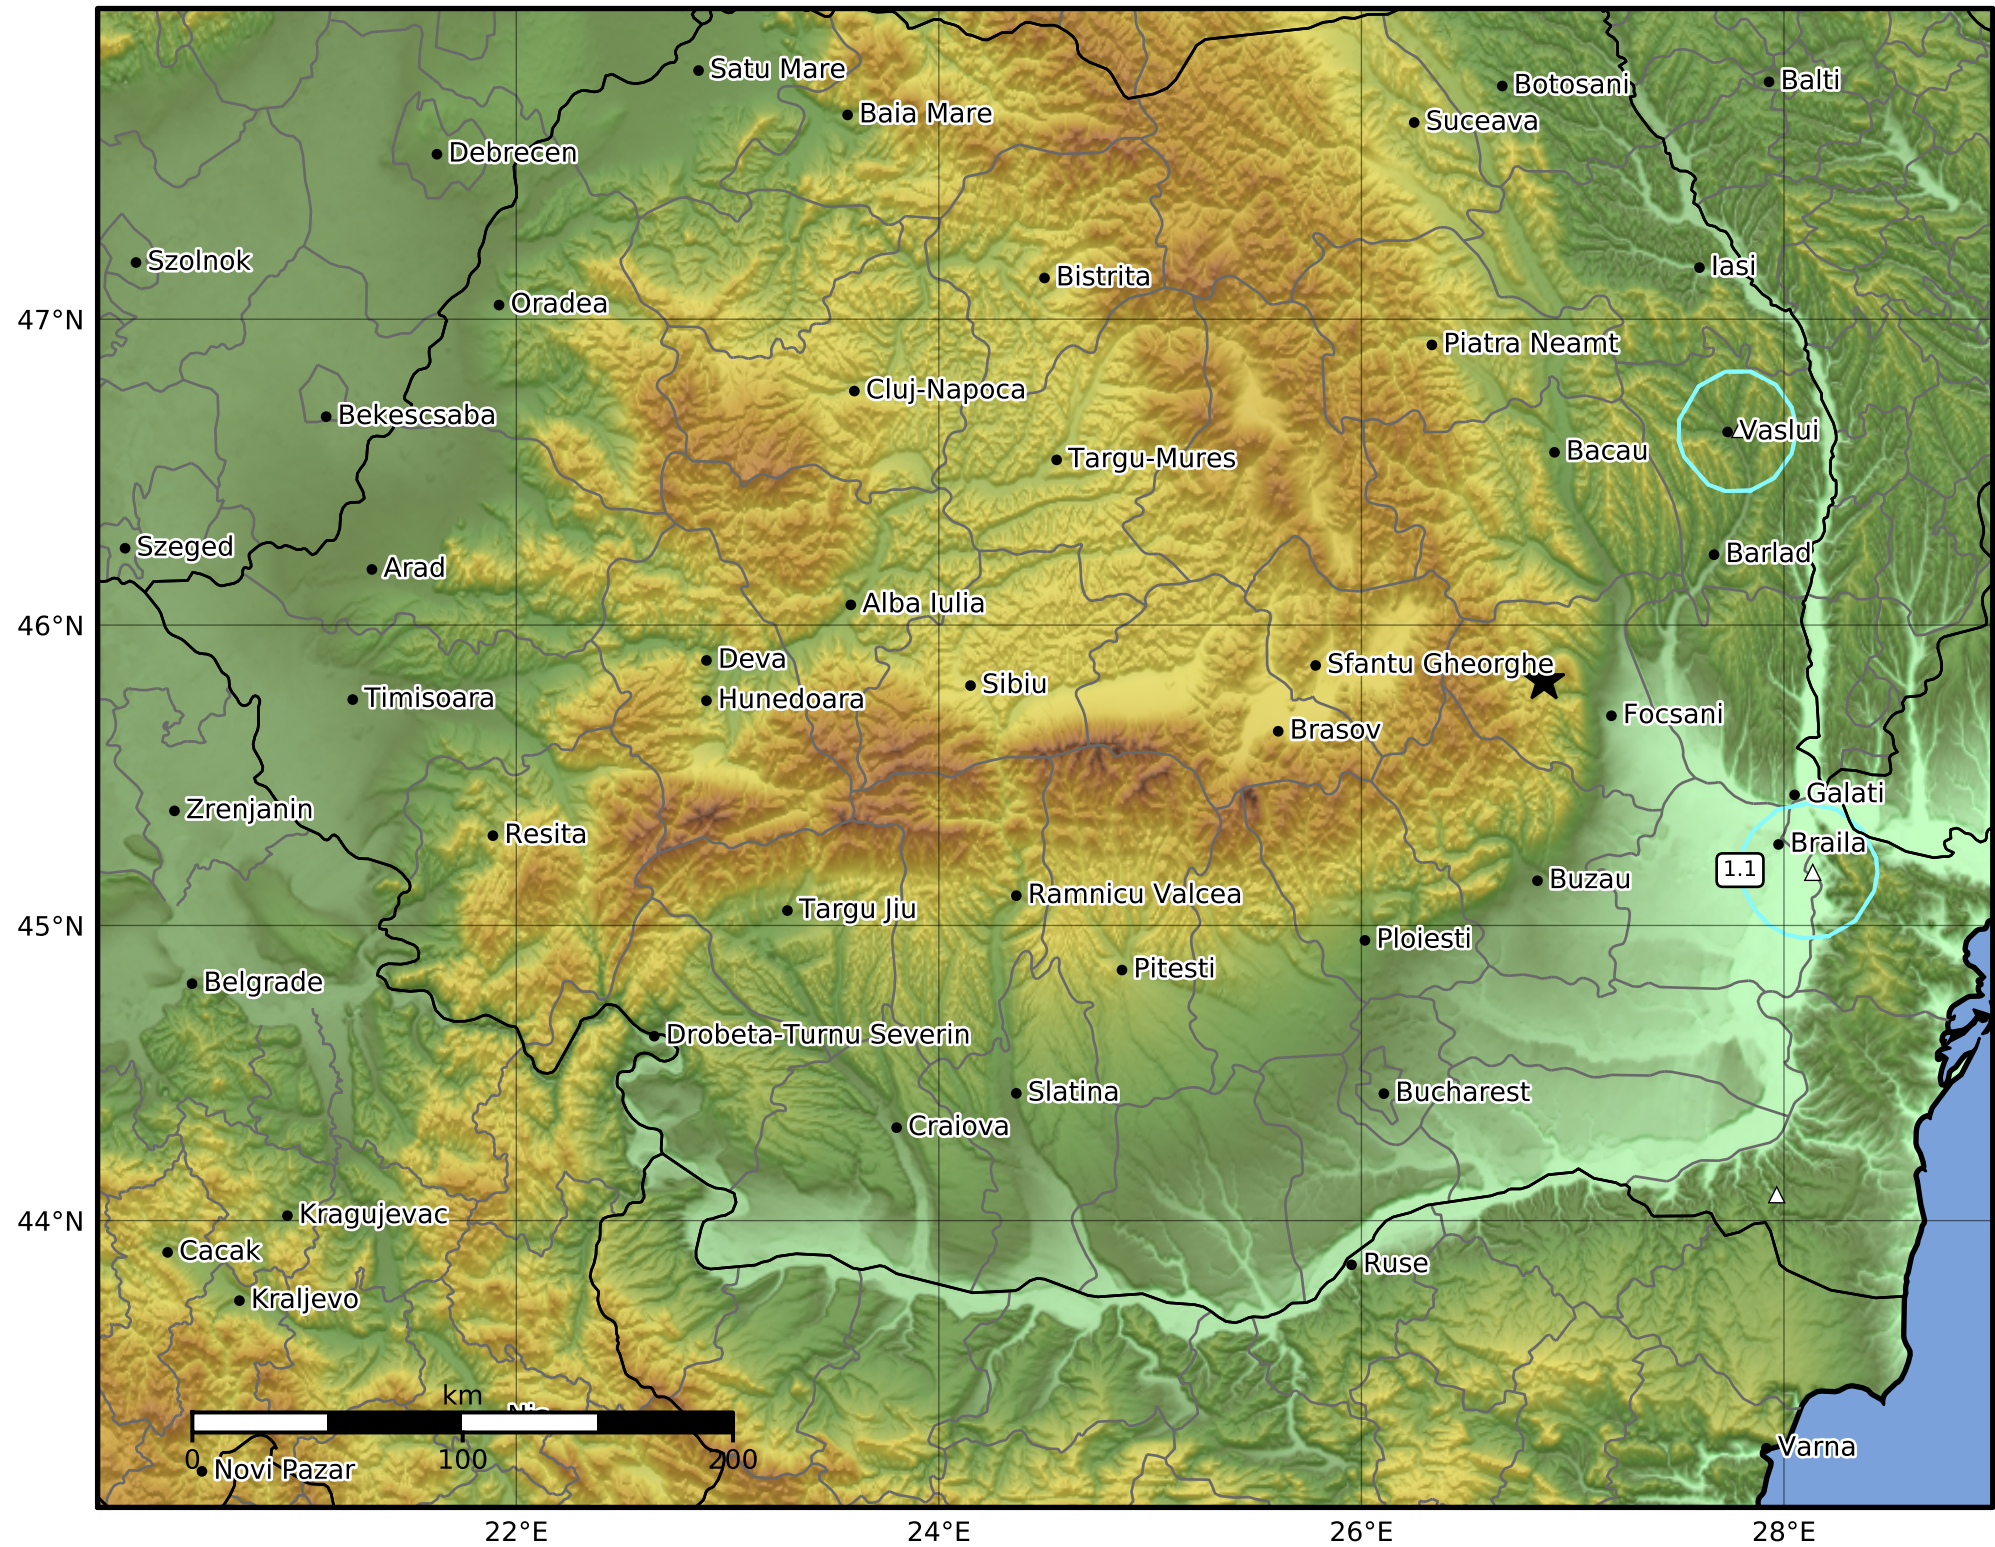

Peak Ground Velocity Map  
 INFP ShakeMap: Zona seismică Vrancea - Vrancea  
 Mar 08, 2024 16:48:06 UTC M3.1 N45.82 E26.86 Depth: 111.0km  
 ID:2024030816480673

Scale based on Worden et al. (2012)

Version 1: Processed 2024-03-08T17:34:46Z

△ Seismic Instrument      ○ Macro seismic Observation      ★ Epicenter