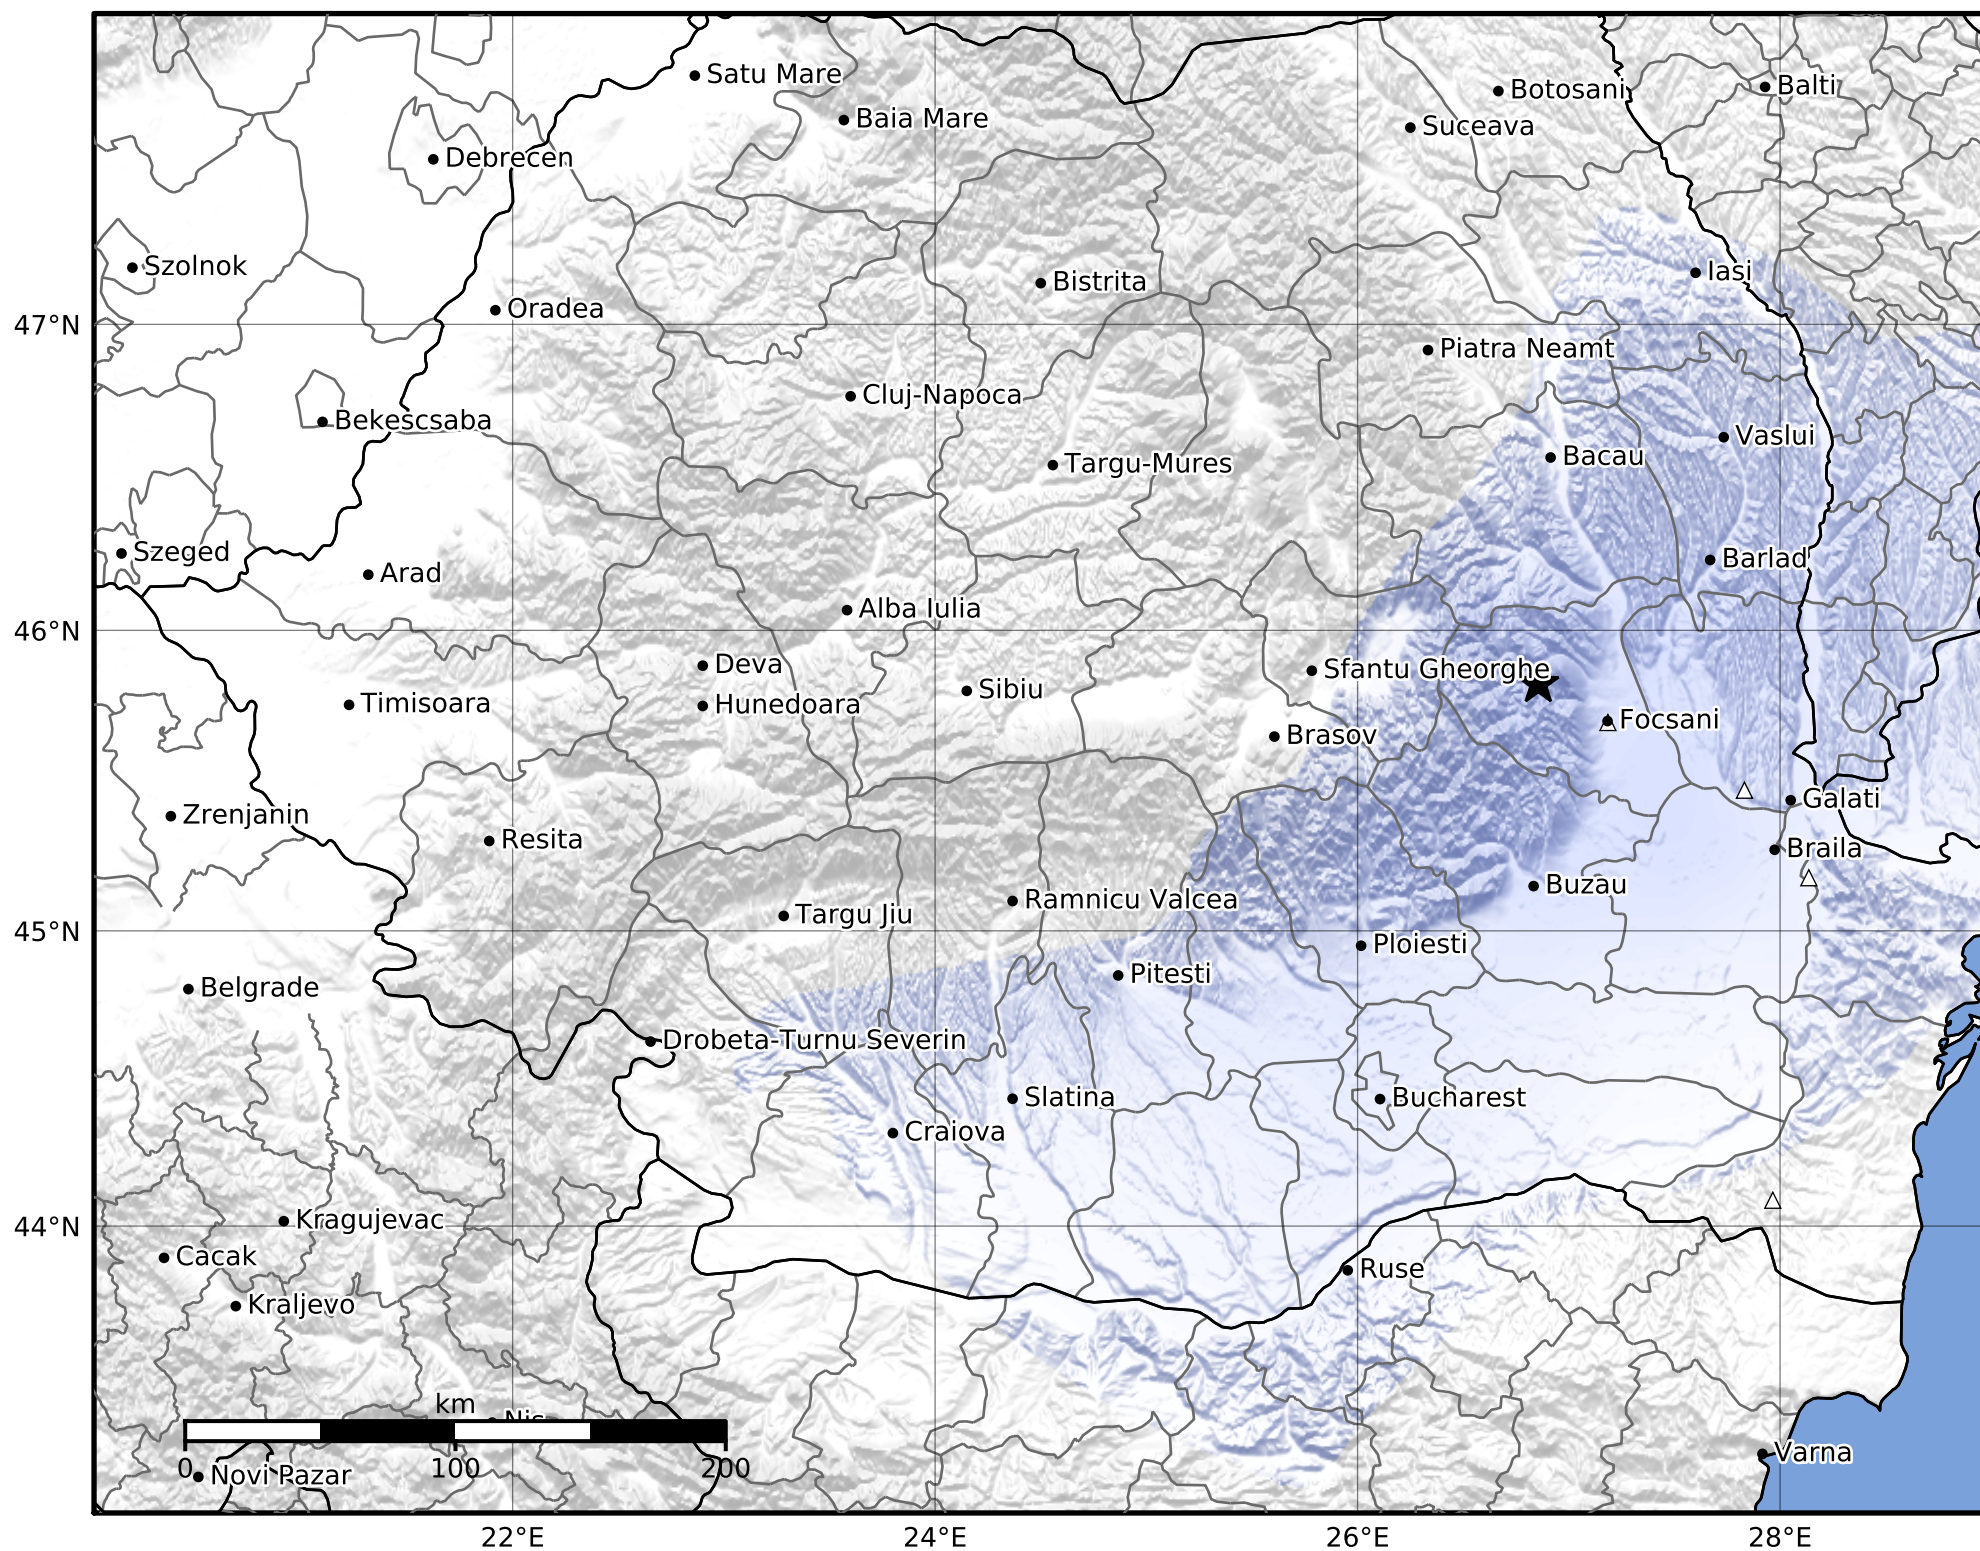

Macroseismic Intensity Map
 INFP ShakeMap: Zona seismică Vrancea - Vrancea
 Mar 10, 2024 08:37:27 UTC M3.4 N45.82 E26.86 Depth: 109.0km
 ID:2024031008372775

SHAKING	Not felt	Weak	Light	Moderate	Strong	Very strong	Severe	Violent	Extreme
DAMAGE	None	None	None	Very light	Light	Moderate	Moderate/heavy	Heavy	Very heavy
PGA(%g)	<0.05	0.3	2.76	6.2	11.5	21.5	40.1	74.7	>139
PGV(cm/s)	<0.02	0.13	1.41	4.65	9.64	20	41.4	85.8	>178
INTENSITY	I	II-III	IV	V	VI	VII	VIII	IX	X+

Scale based on Worden et al. (2012)

Version 1: Processed 2024-03-10T09:10:42Z

△ Seismic Instrument

○ Macroseismic Observation

★ Epicenter