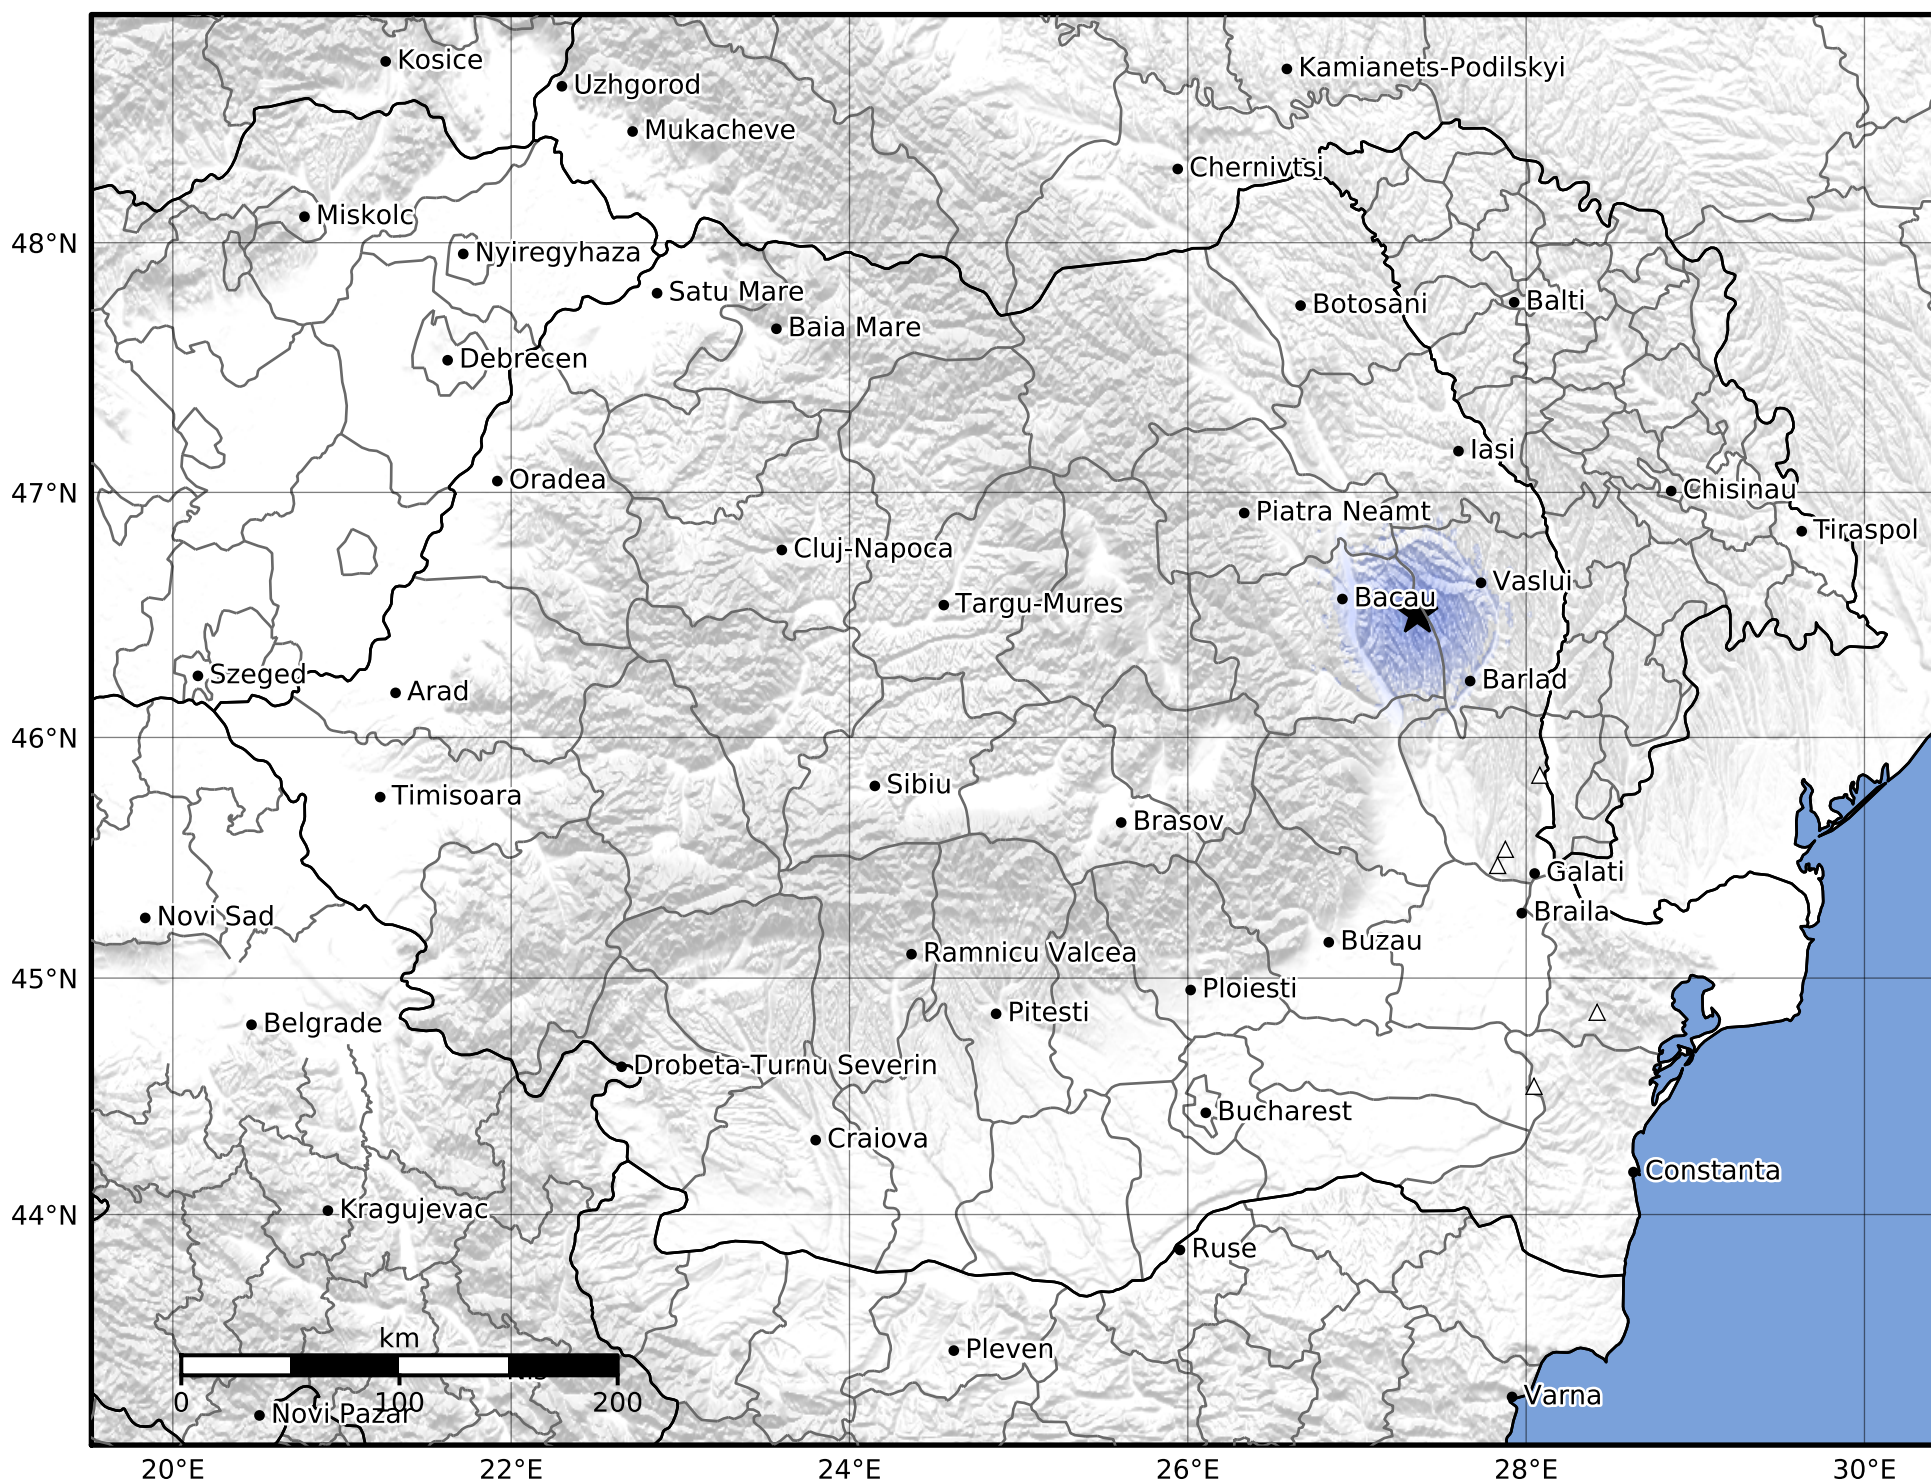

Macroseismic Intensity Map  
 INFP ShakeMap: Moldova - Bacau  
 Mar 10, 2024 20:42:04 UTC M3.4 N46.50 E27.36 Depth: 16.0km  
 ID:2024031020420433

SHAKING	Not felt	Weak	Light	Moderate	Strong	Very strong	Severe	Violent	Extreme
DAMAGE	None	None	None	Very light	Light	Moderate	Moderate/heavy	Heavy	Very heavy
PGA(%g)	<0.05	0.3	2.76	6.2	11.5	21.5	40.1	74.7	>139
PGV(cm/s)	<0.02	0.13	1.41	4.65	9.64	20	41.4	85.8	>178
INTENSITY	<b>I</b>	<b>II-III</b>	<b>IV</b>	<b>V</b>	<b>VI</b>	<b>VII</b>	<b>VIII</b>	<b>IX</b>	<b>X+</b>

Scale based on Worden et al. (2012)

Version 1: Processed 2024-03-10T21:26:48Z

△ Seismic Instrument      ○ Macroseismic Observation      ★ Epicenter