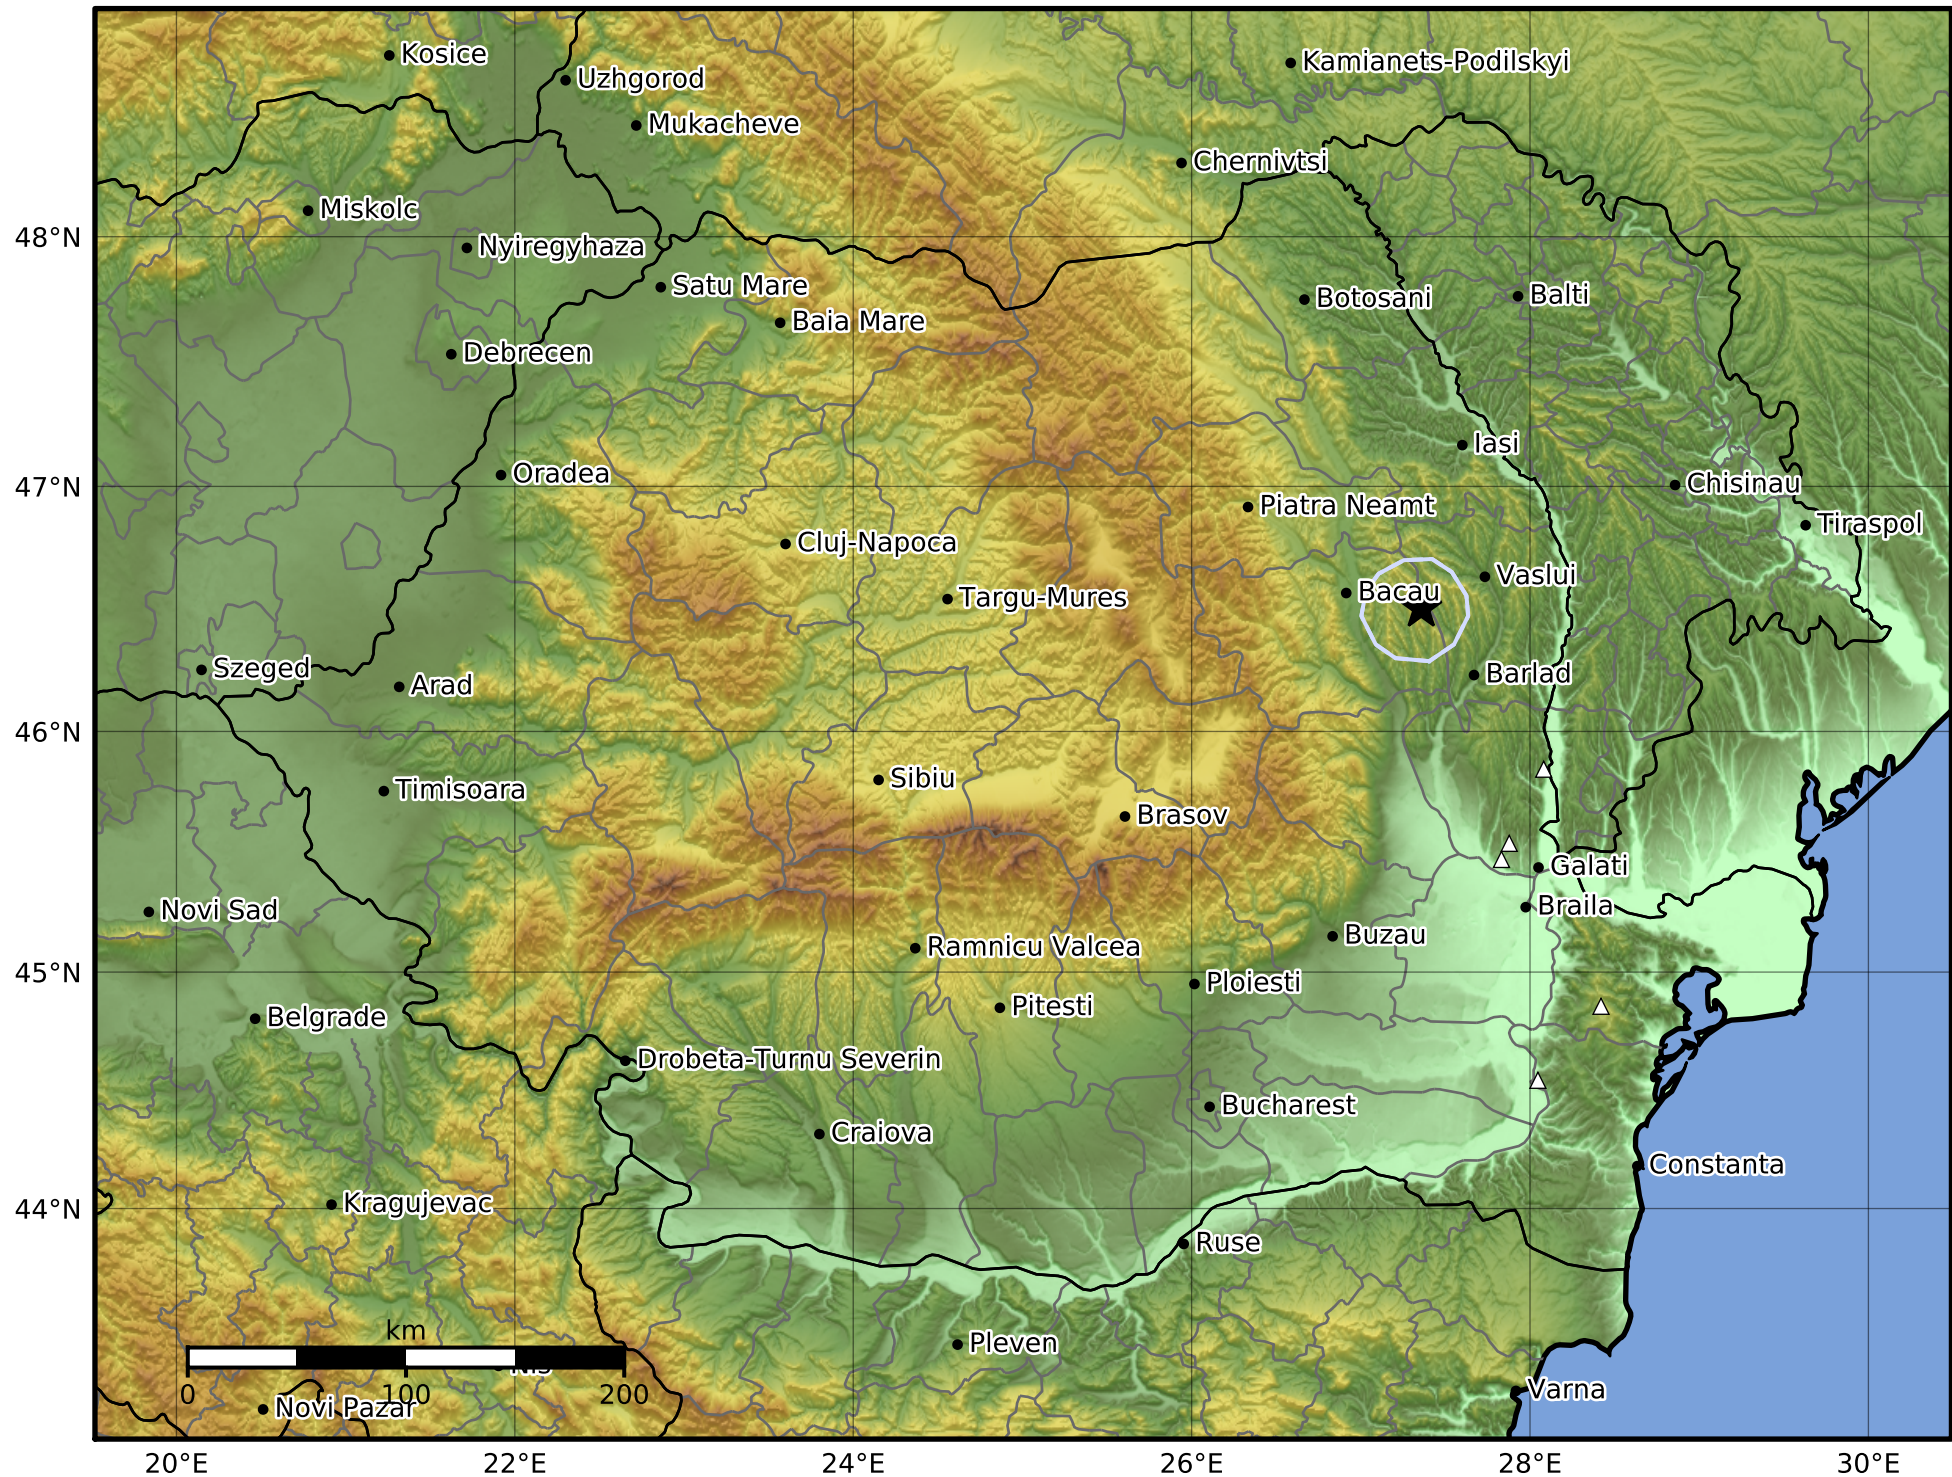

Peak Ground Acceleration Map
 INFP ShakeMap: Moldova - Bacau
 Mar 10, 2024 20:42:04 UTC M3.4 N46.50 E27.36 Depth: 16.0km
 ID:2024031020420433

Scale based on Worden et al. (2012)

Version 1: Processed 2024-03-10T21:26:48Z

△ Seismic Instrument ○ Macroseismic Observation ★ Epicenter