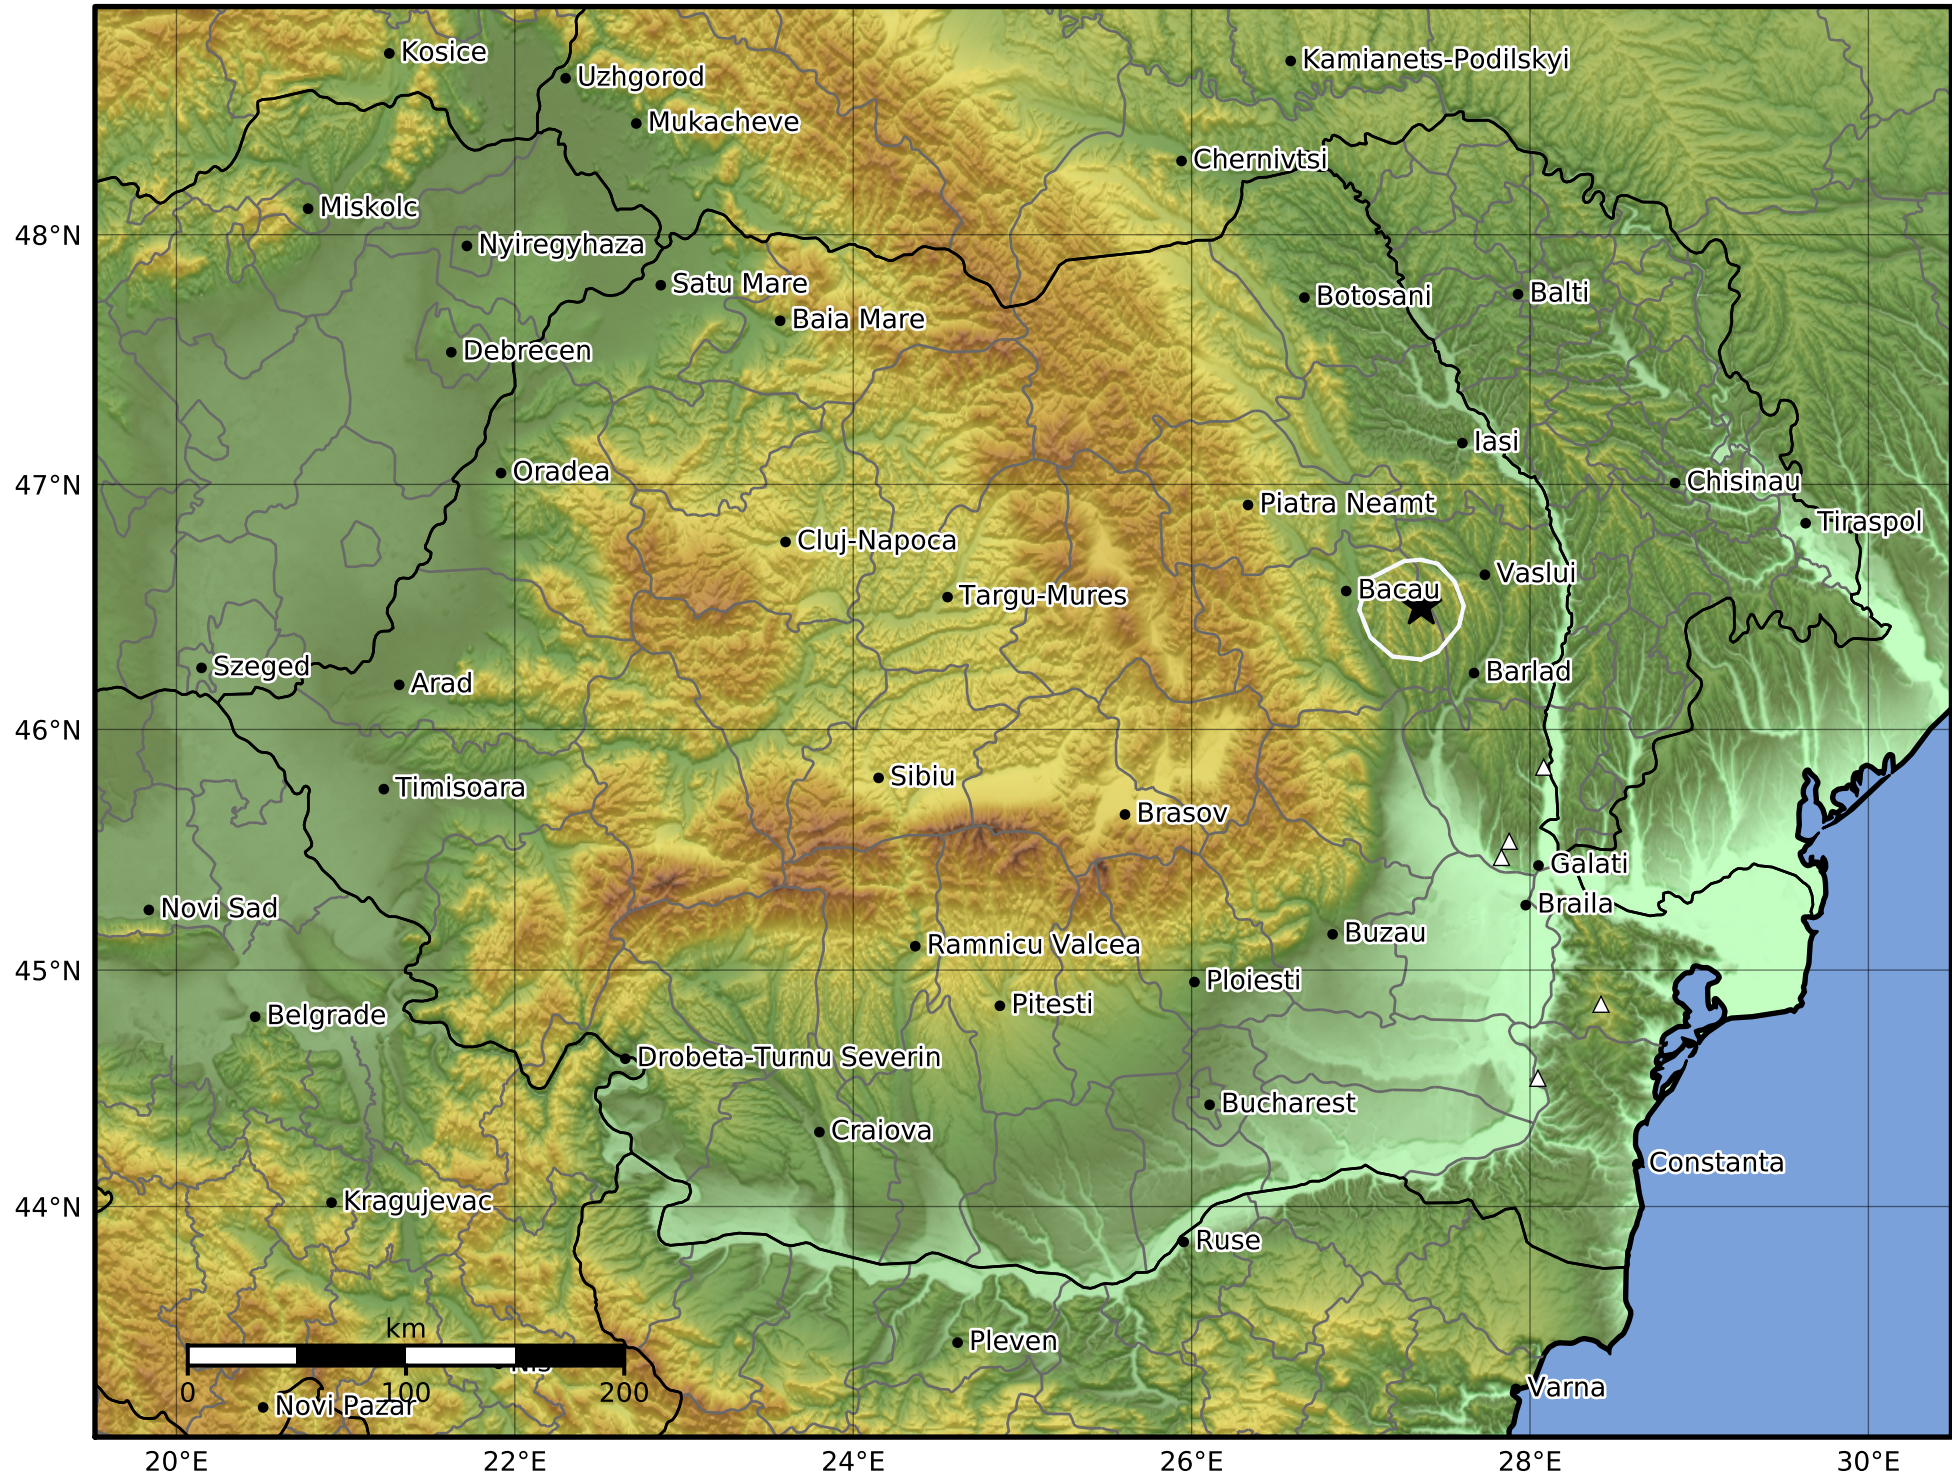

0.3 Second Peak Spectral Acceleration Map
 INFP ShakeMap: Moldova - Bacau
 Mar 10, 2024 20:42:04 UTC M3.4 N46.50 E27.36 Depth: 16.0km
 ID:2024031020420433

SA(0.3) (%g)	0.1	0.3	0.5	0.7	1	3	5	7	10	30	50	70
--------------	-----	-----	-----	-----	---	---	---	---	----	----	----	----

Scale based on Worden et al. (2012)

Version 1: Processed 2024-03-10T21:26:48Z

△ Seismic Instrument ○ Macroseismic Observation ★ Epicenter