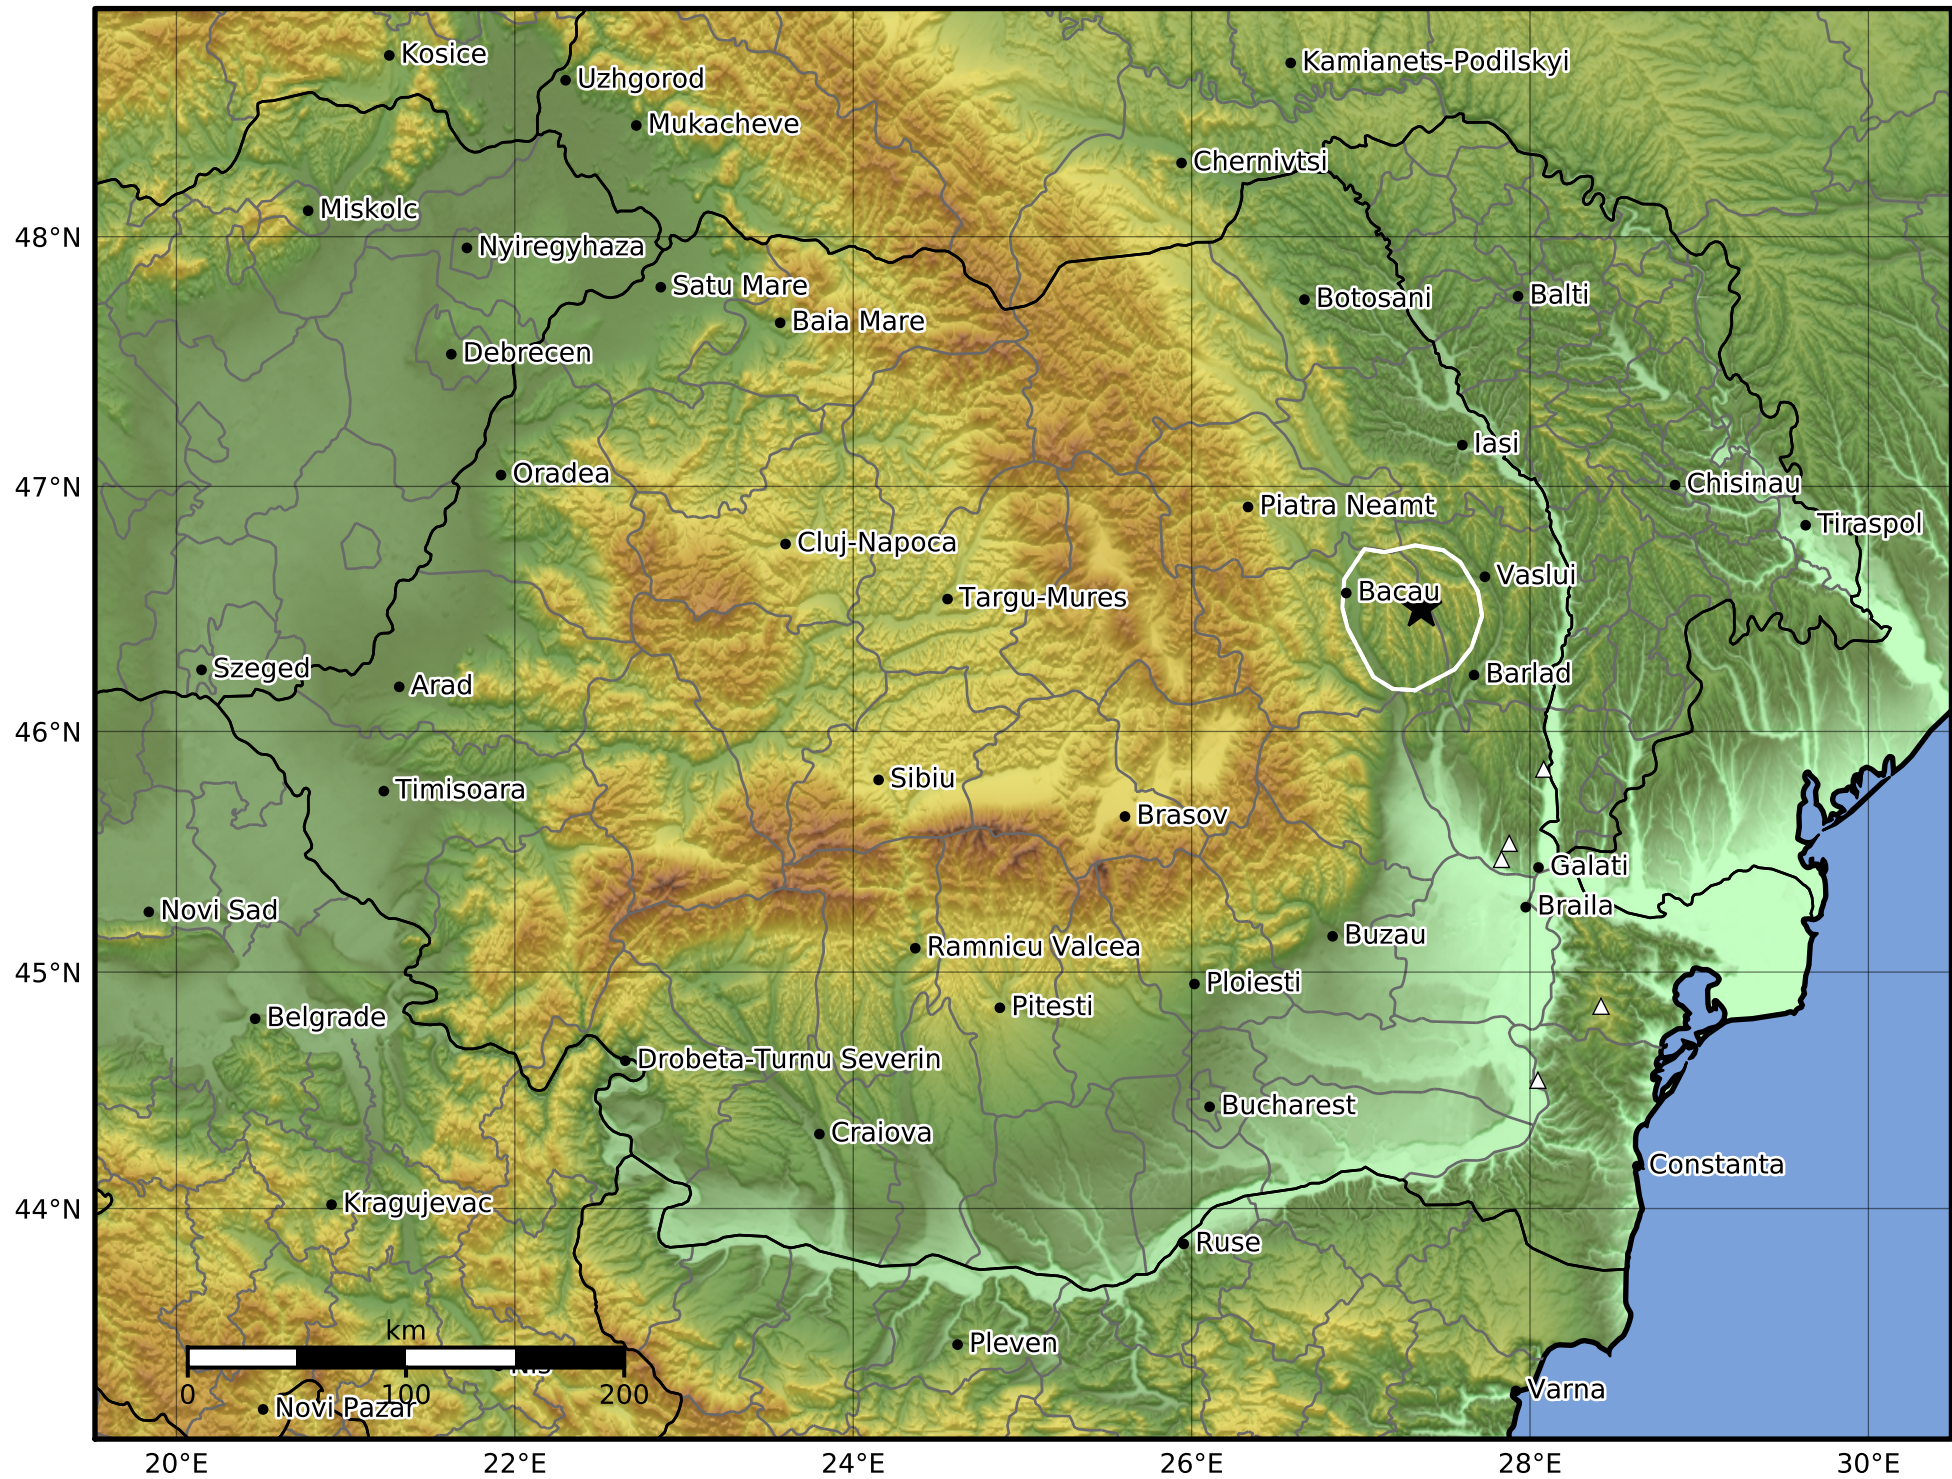

1.0 Second Peak Spectral Acceleration Map  
 INFP ShakeMap: Moldova - Bacau  
 Mar 10, 2024 20:42:04 UTC M3.4 N46.50 E27.36 Depth: 16.0km  
 ID:2024031020420433

SA(1.0) (%g)	0.1	0.3	0.5	0.7	1	3	5	7	10	30	50	70
--------------	-----	-----	-----	-----	---	---	---	---	----	----	----	----

Scale based on Worden et al. (2012)

Version 1: Processed 2024-03-10T21:26:48Z

△ Seismic Instrument      ○ Macroseismic Observation      ★ Epicenter