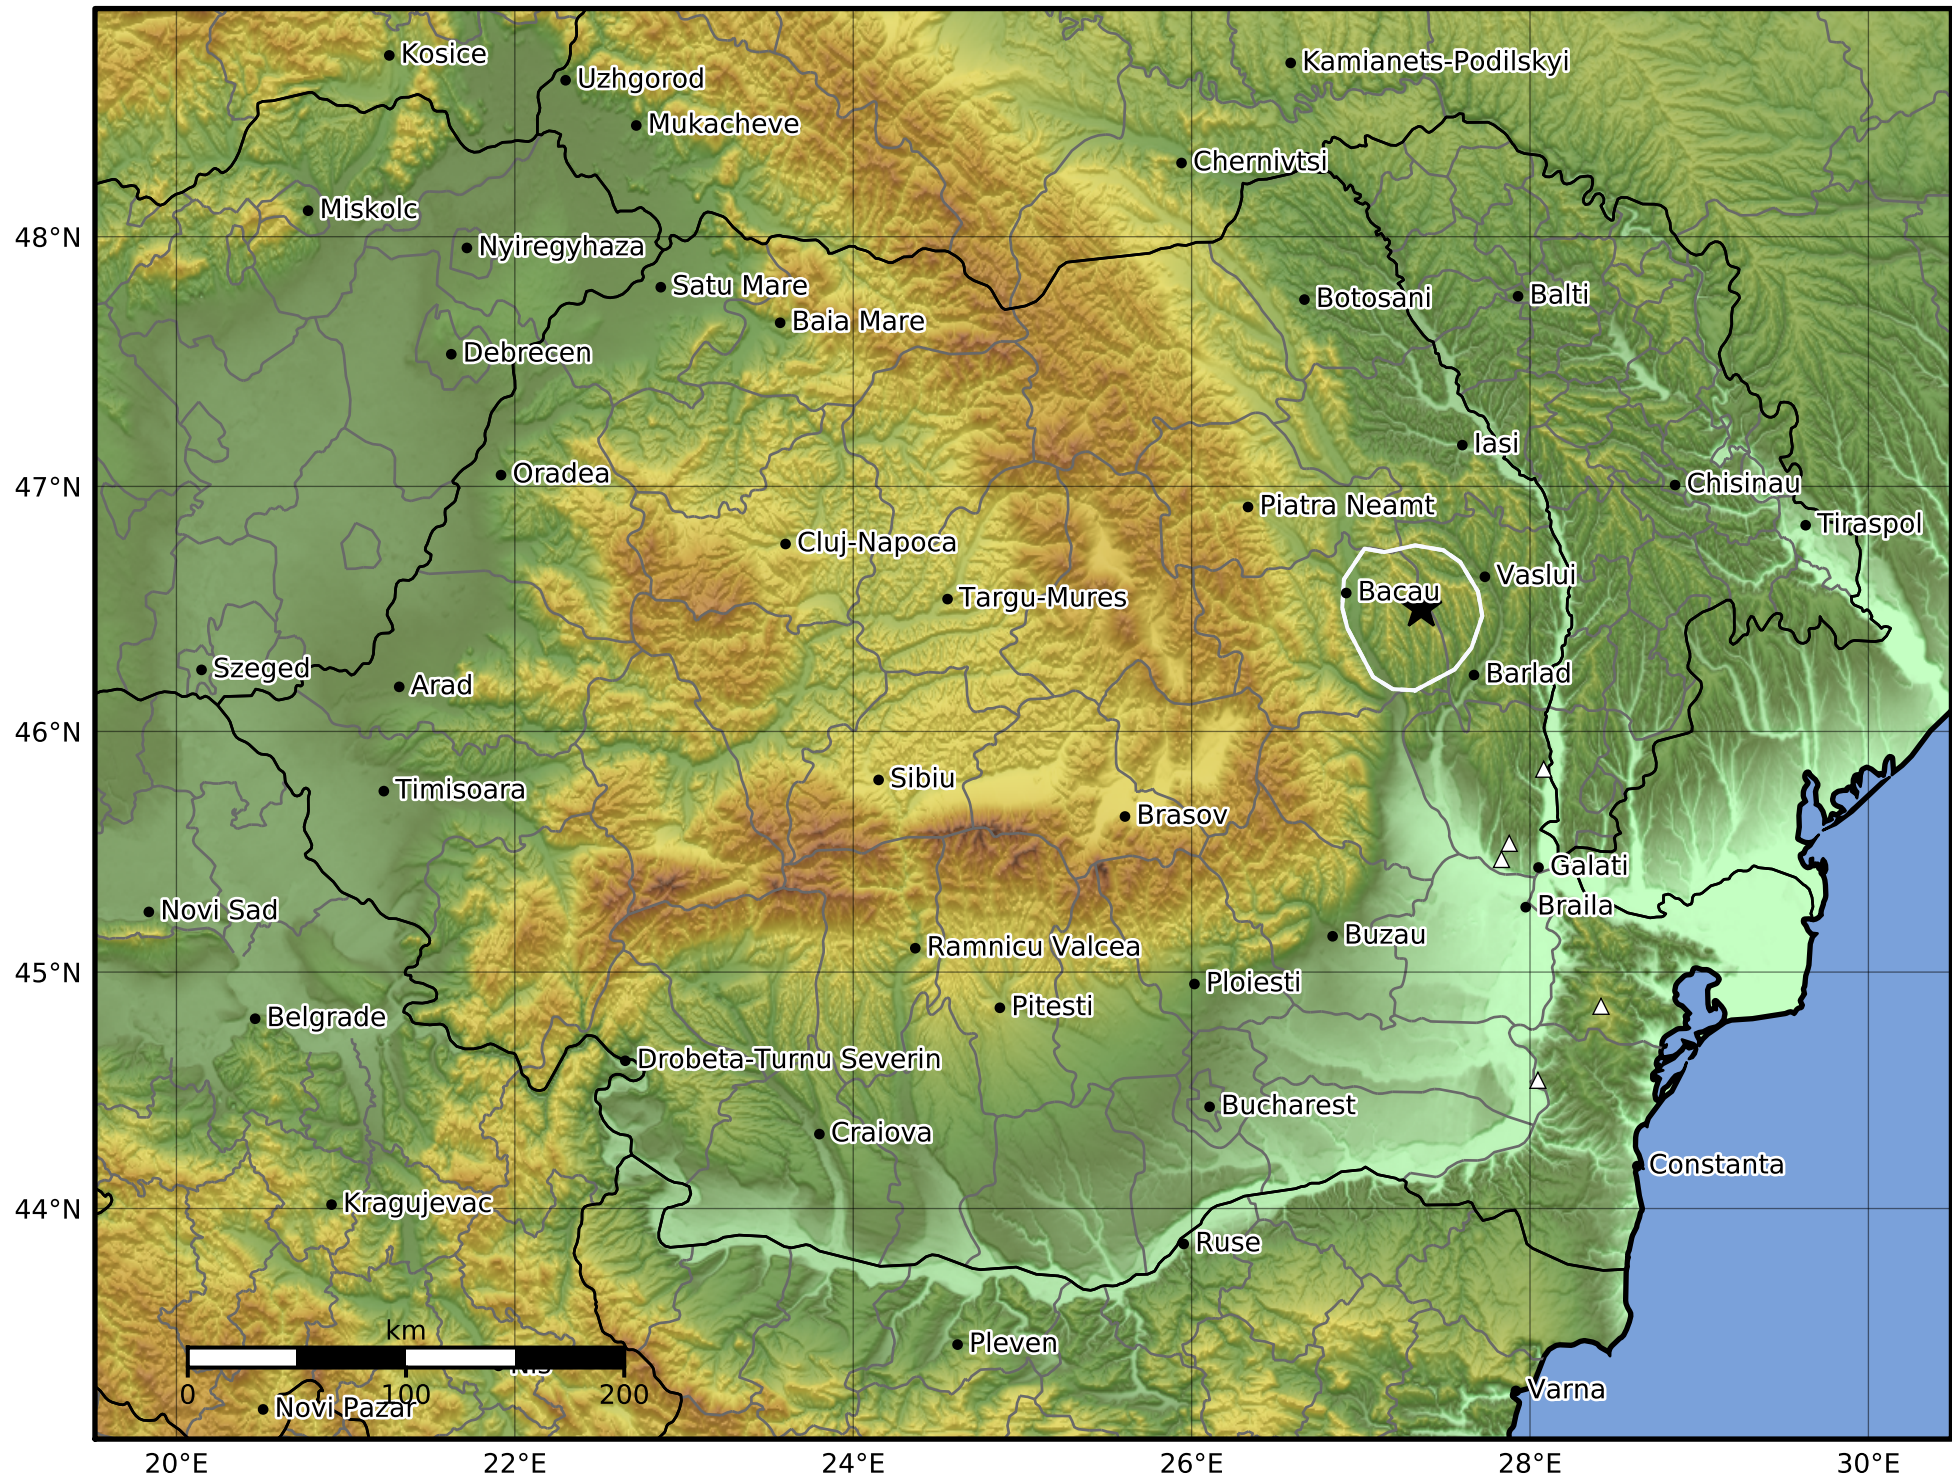

3.0 Second Peak Spectral Acceleration Map
 INFP ShakeMap: Moldova - Bacau
 Mar 10, 2024 20:42:04 UTC M3.4 N46.50 E27.36 Depth: 16.0km
 ID:2024031020420433

Scale based on Worden et al. (2012)

Version 1: Processed 2024-03-10T21:26:48Z

△ Seismic Instrument ○ Macroseismic Observation ★ Epicenter